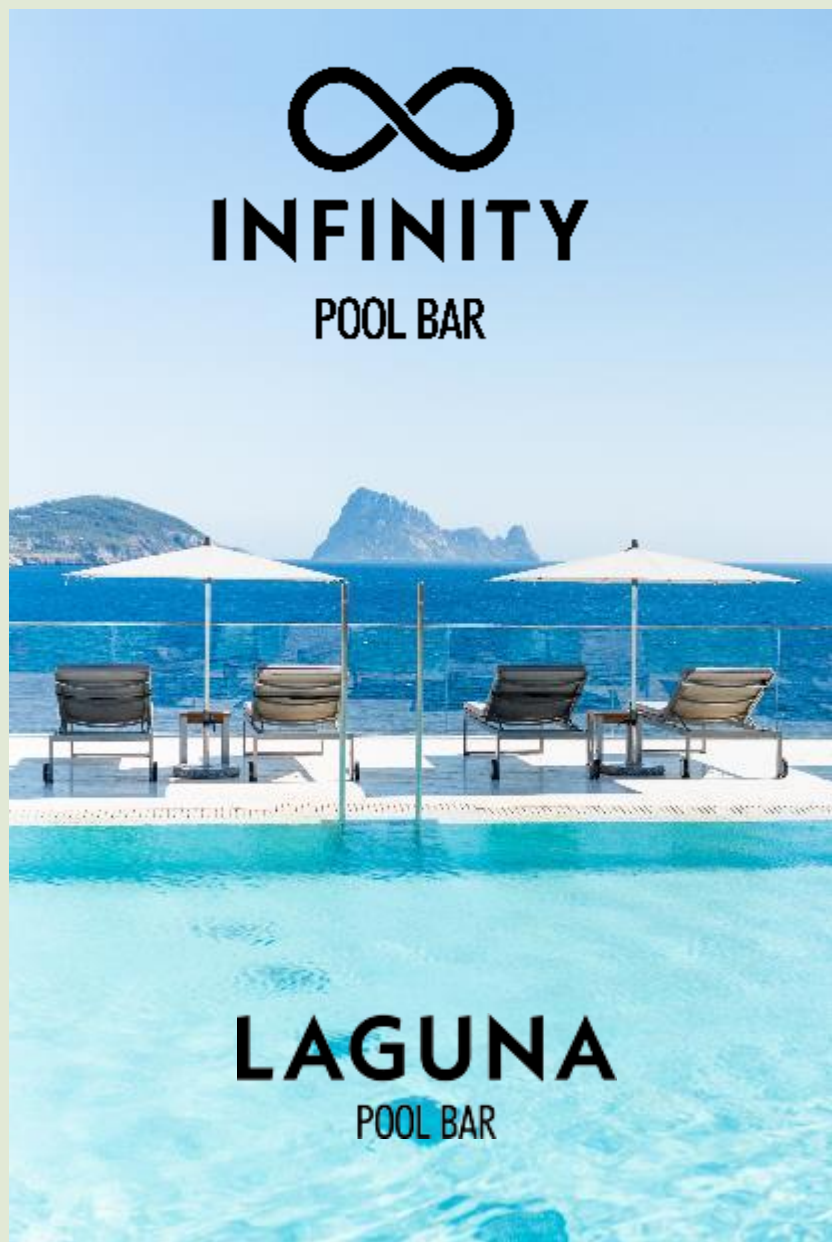

Cliff Suite Duplex (74 m²)
Cliff Suite Duplex Deluxe (124 m²)

EXPLORE OUR CULINARY WORLD

AT 2 RESTAURANTS & 4 BARS

THE VIEW
IBIZA

CONE
CLUB

PERSHING
YACHT TERRACE

“AT THE VIEW, BREAKFAST IS KING.”

MEDITERRANEAN SHARING CUISINE