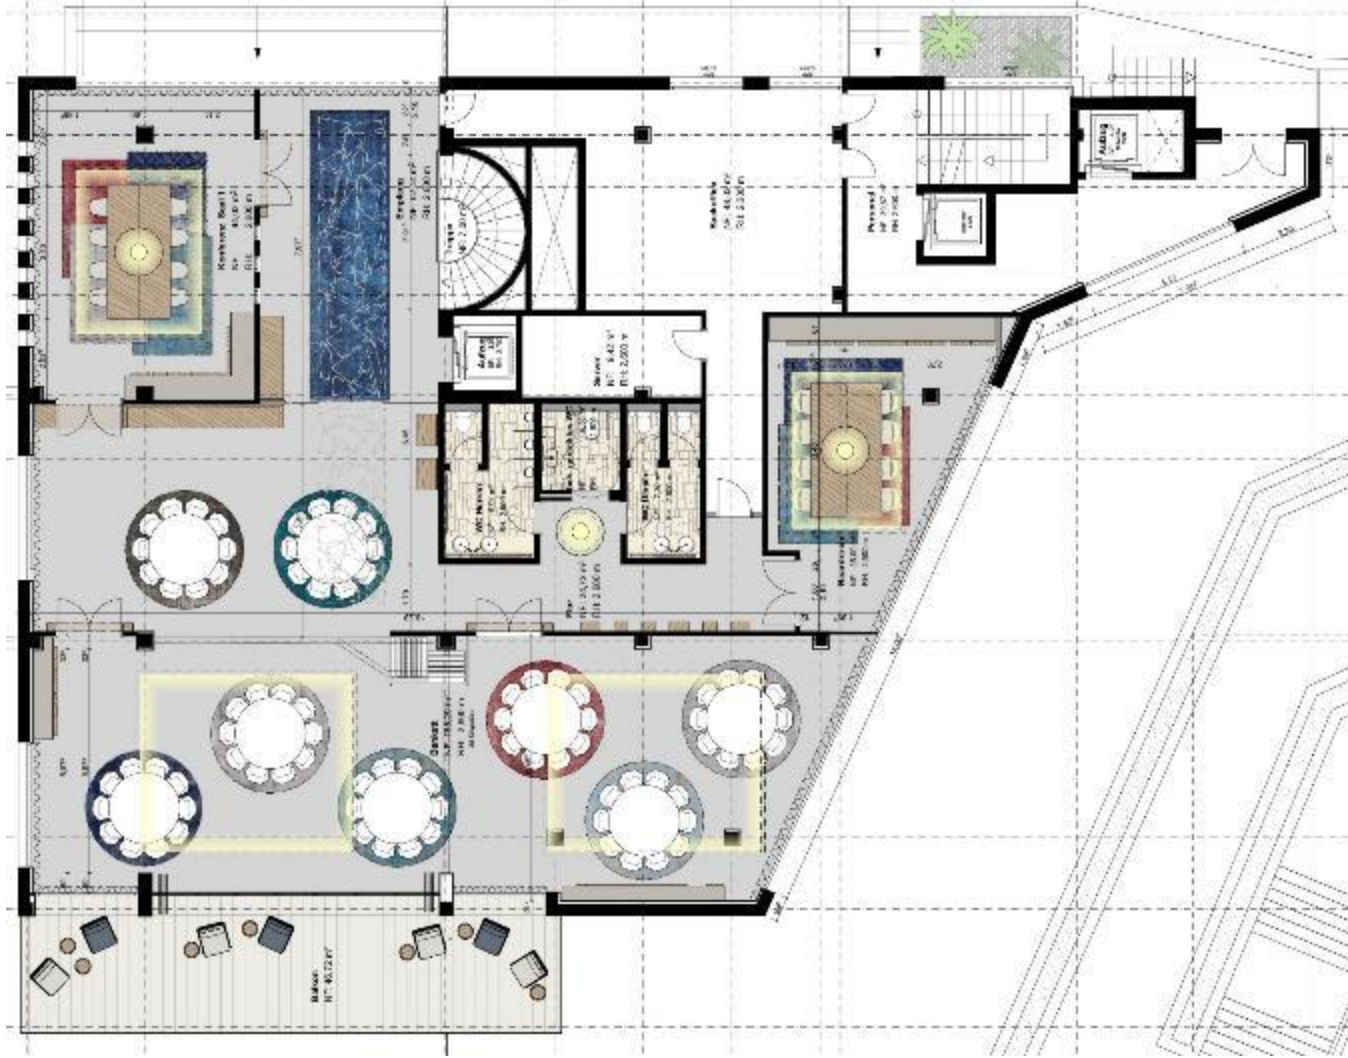

MEMORABLE EVENTS IN A REMARKABLE LOCATION

MEETINGS & EVENTS FACILITIES

- › Flexible outdoor venues
- › Versatile meeting centre
 - › 3 meeting rooms
 - › 1 boardroom
 - › 1 foyer

BANQUET LAYOUT

CAPACITY CHART

Event Areas	m ²	ff ²	Dimensions	 Theater	 Classroom	 Boardroom	 U-shape	 Banquet tables of 10	 Banquet with buffet	 Cabaret tables of 6	 Reception	 Reception with buffet	 Long table	 Lounge
1st Floor Event Centre														
Es Vedrà 1	66	710	6.4m x 10.4m x 2.6m	60	40	24	26	30	30	18	60	40	24	40
Es Vedrà 2	62	667	9.1m x 6.7m x 2.6m	40	24	20	20	20	12	12	50	40	20	40
Es Vedrà	128	1,378	19.8m x 6.7m x 2.6m	150	80	48	50	60	60	36	120	90	70	90
Es Vedrà Terrace	47	505	13.4m x 3.0m	-	-	-	-	-	-	-	40	30	24	20
Es Vedrà + Foyer	188	2,024		-	-	-	-	89	80	80	180	125	-	-
Foyer	60	646	10.2m x 5.2m x 2.6m	-	-	-	-	20	-	-	50	25	-	30
Formentera	44	377	4.0m x 6.0m x 2.6m	30	22	14	16	10	-	6	40	-	14	15
Es Vedranell	35	474	5.6m x 7.9m x 2.6m	-	-	10	-	-	-	-	-	-	-	-
Full event centre (excl. terrace)	267	2875		individual set up requirements according to the event										
Resort Event Areas														
Cliff Terrace	153	1648	10.0m x 3.0m 17.0m x 4.2m 7.0m x 4.2m	120	-	-	-	90	80	-	160	140	60	80
Upper Cliff Terrace				120				50	40		100	40	50	80
Pershing Yacht Terrace				-	-	-	-	-	-	-	70	50	-	65
The View				Restaurant set up: total capacity: 140 pax / Indoor: 60 pax (incl. Chef's Table: 12 pax) / Terrace: 80 pax										
Indoor				-	-	-	-	-	-	-	70	50	50	-
Terrace				-	-	-	-	-	-	-	100	80	80	-
Cone Club				Restaurant set up: total capacity: 174 pax / Indoor: 52 pax / Porche: 38 / Sunset Terrace: 24 / Terrace: 60										
Indoor				-	-	-	-	-	-	-	60	40	40	-
Porche				-	-	-	-	-	-	-	70	40	40	-
Sunset Terrace				70	-	-	-	-	-	-	60	40	40	24
Terrace				-	-	-	-	-	-	-	140	90	90	-