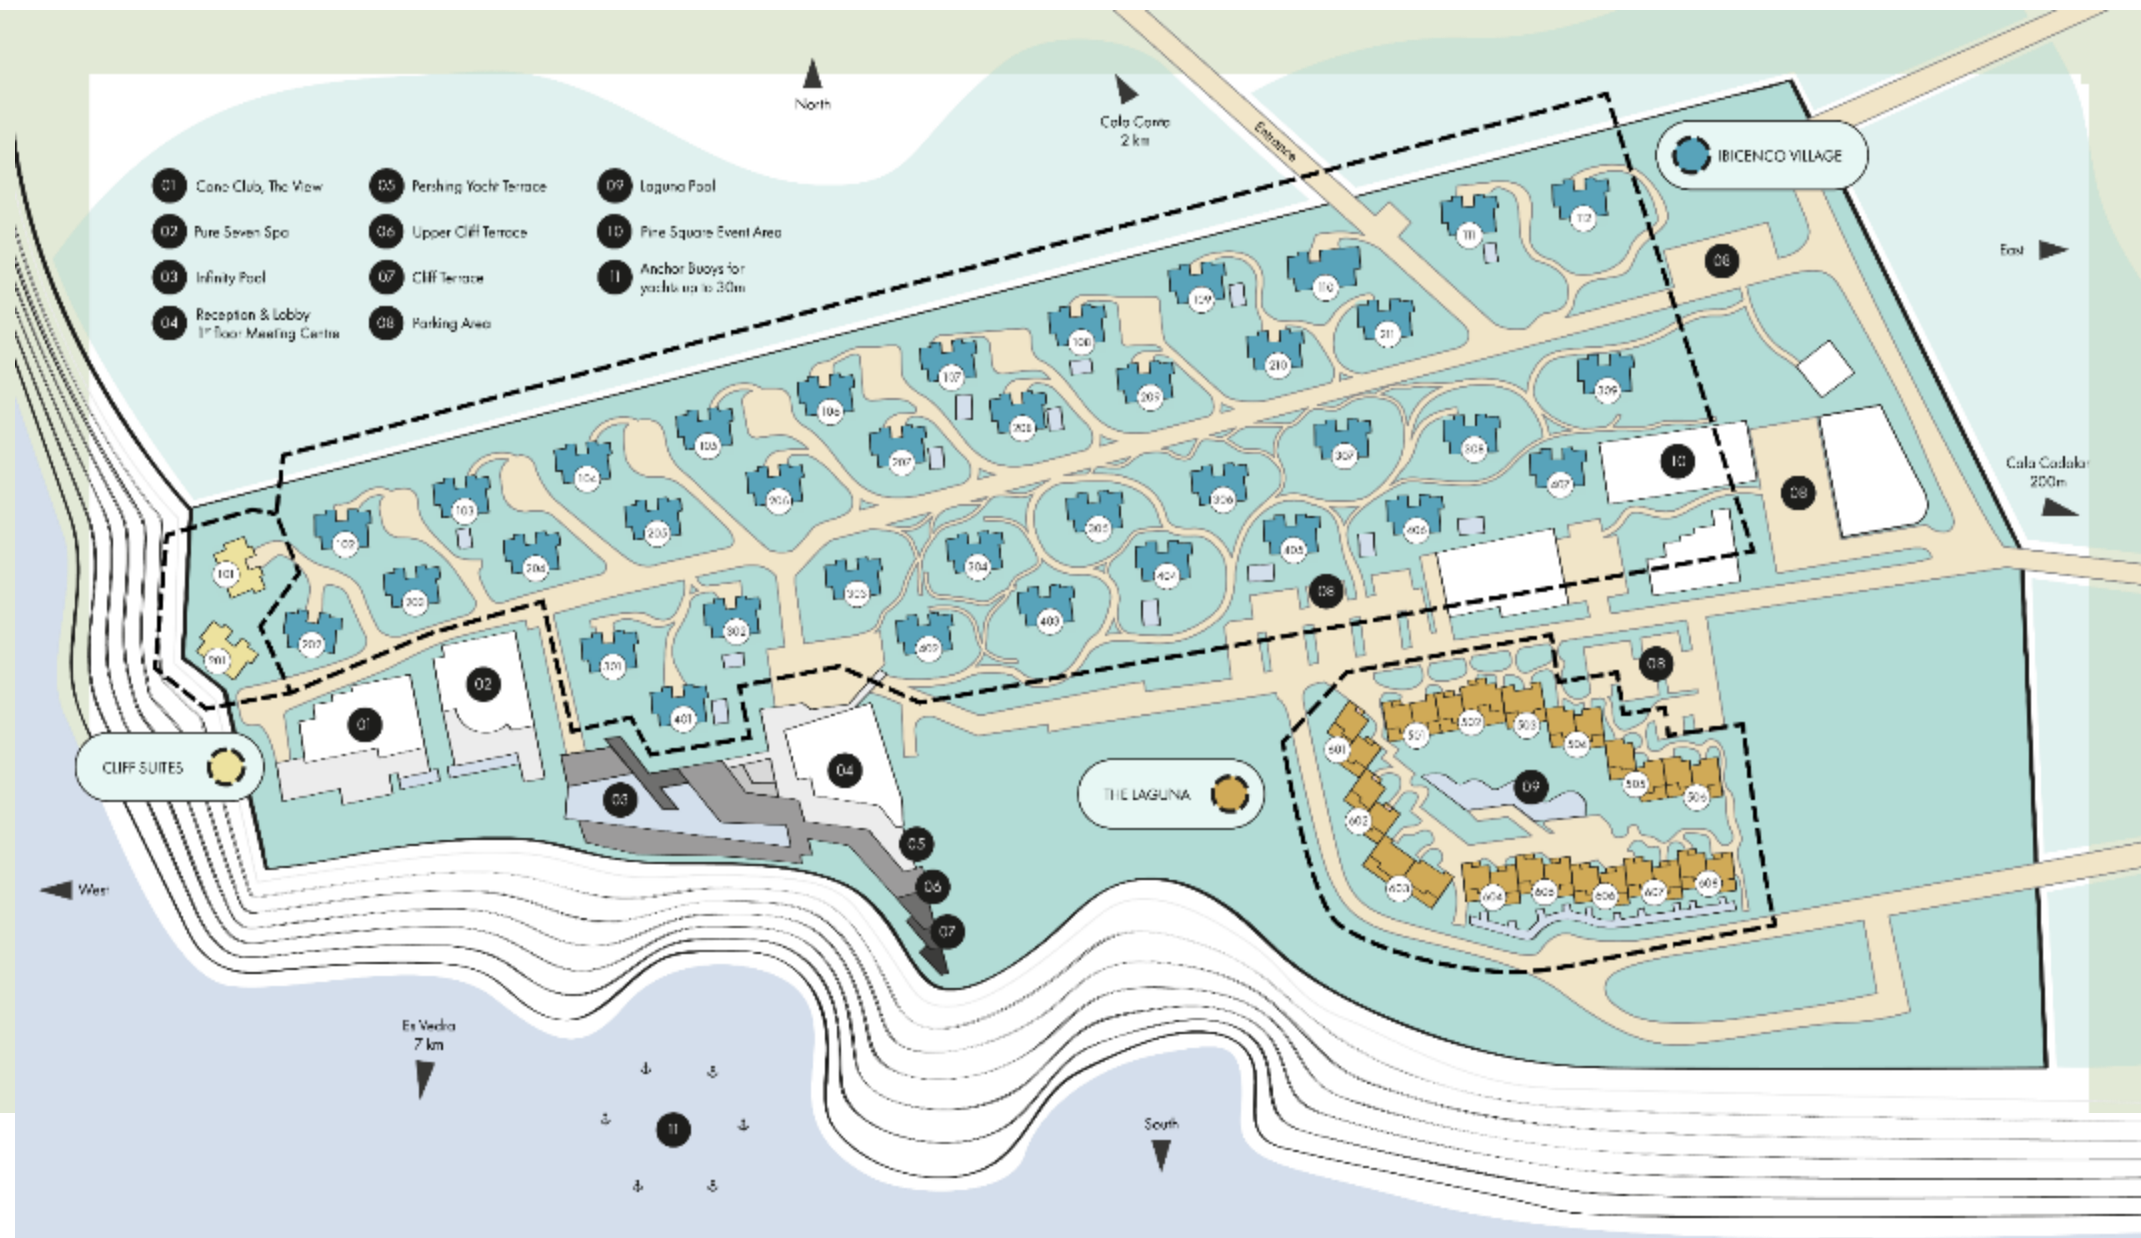

Ibiza Airport	22 km, 25 min
Ibiza Town	25 km, 35 min
Playa d'en Bossa	23 km, 30 min
Golf (Club de Ibiza)	34 km, 40 min
Beach (Cala Codolar)	5 min walk

IN A NUTSHELL...

- › 56,000 m² of sprawling gardens
- › Clifftop location with boundless views of the Mediterranean Sea and Es Vedrà
- › Walking distance to the nearest beach Cala Codolar
- › 186 suites, ranging from 48 to 124 m²
 - › 2 restaurants and 4 bars
 - › 1,500 m² wellness spa
 - › Sports and fitness facilities
- › 3 pools with 3 distinct atmospheres
 - › 13 private pools
- › Banquet and meeting rooms
- › 3 Pershing Yachts

RESORT MAP

OUR SUITES, YOUR HOME AWAY FROM HOME.

THE LAGUNA

The Laguna is a collection of 42 suites, each with terraces or balconies, set around a central lagoon-style swimming pool with its own chiringuito bar. The one and two-bedroom suites exude Ibiza décor with views over the pool or the sea and the magical rocky island of Es Vedrà.

Laguna Suites (1 & 2 bedroom, 48 to 72 m²)

Laguna Suites Swim up (1 bedroom, 48 m²)

Laguna Suites Sea View (1 & 2 bedroom, 48 to 72 m²)

IBICENCO VILLAGE

Spread around the resort amidst fragrant gardens, the Ibicenco Village features 140 one and two-bedroom suites distributed in 37 traditional whitewashed houses. Each house consists of 3 or 4 suites varying in size and attributes: all our suite offer a furnished terrace or balcony with views to either the resort, the gardens or the sea. With an infinite choice of space, views and facilities to choose from, we make sure you find the right accommodation for a memorable time with us.

LET US BRING YOUR EVENT TO LIFE.

DISCOVER IBIZA ABOARD 7PINES' OWN YACHTS.

5X

P74

9X

AWARDS & RECOGNITION

GLOBAL LUXURY HOTEL & SPA AWARDS

Best Resort for Guest Comfort and Relaxation, Ibiza