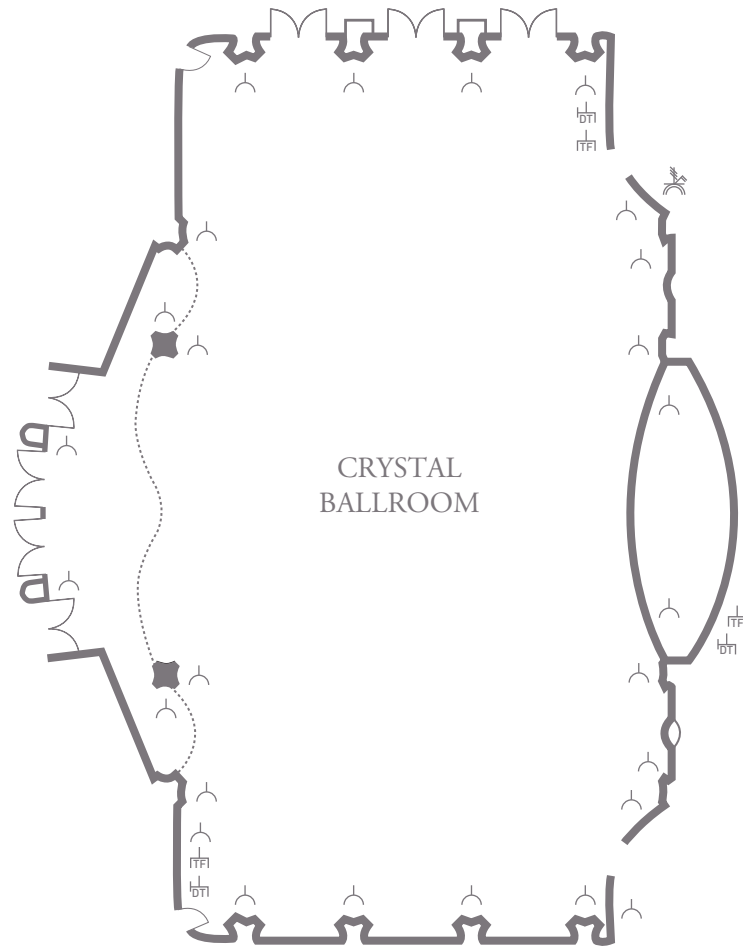

The Beverly Hills Hotel
Crystal Ballroom
First floor

CRYSTAL BALLROOM	Metres	Feet
Area	703m ²	7,577ft ²
Ceiling height	5m	16'4"
Length (maximum)	22m	72'18"
Width (maximum)	34m	104'9"

Capacities	Maximum
Reception	850
Theatre	850
Banquet round	560
Dinner dance	495
Classroom	375
Conference	80
U-shape	-
Hollow square	64

Key	Symbol
Electricity socket	
LAN port	
Telephone socket	
Three-phase	