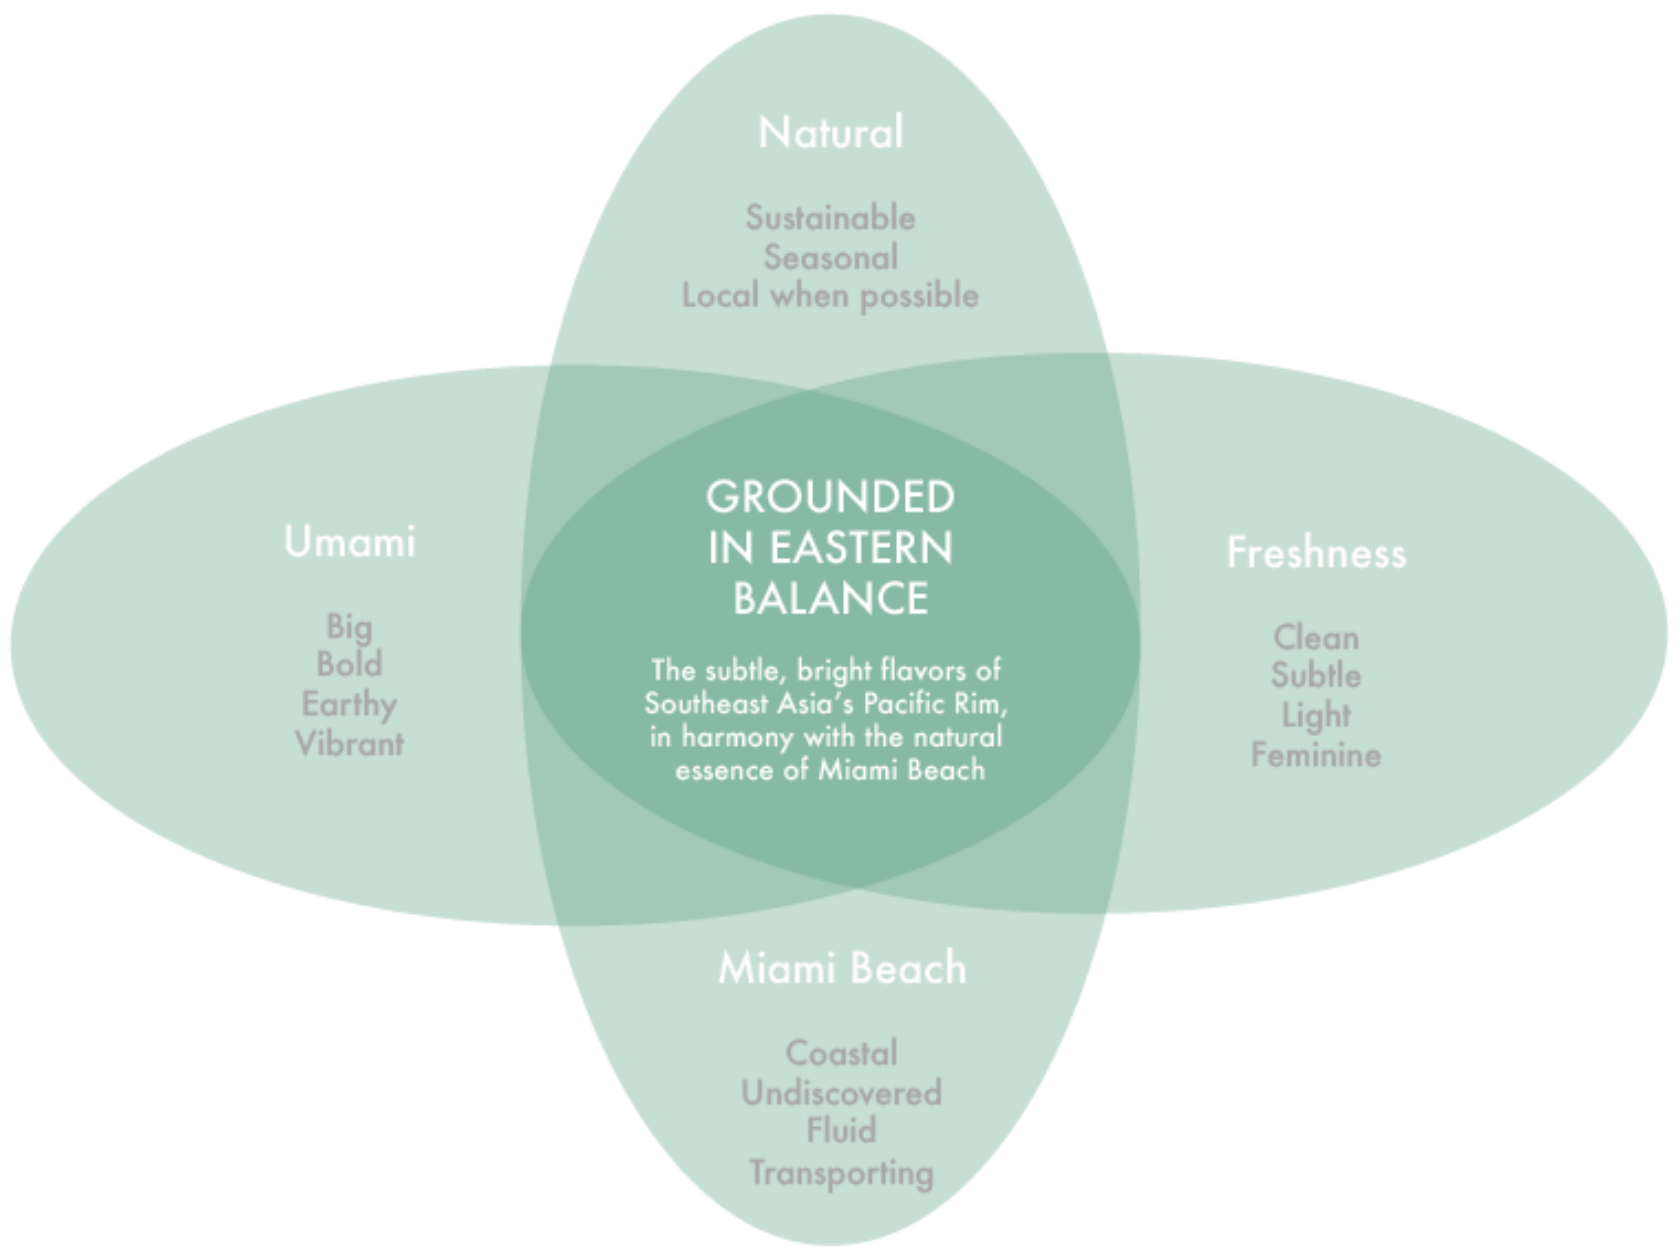

TRAYMORE

BY MICHAEL SCHWARTZ

lm

Traymore by Michael Schwartz
at COMO Metropolitan Miami

Valet service

COMO
HOTELS AND RESORTS

Art Deco building

Traymore by Michael Schwartz