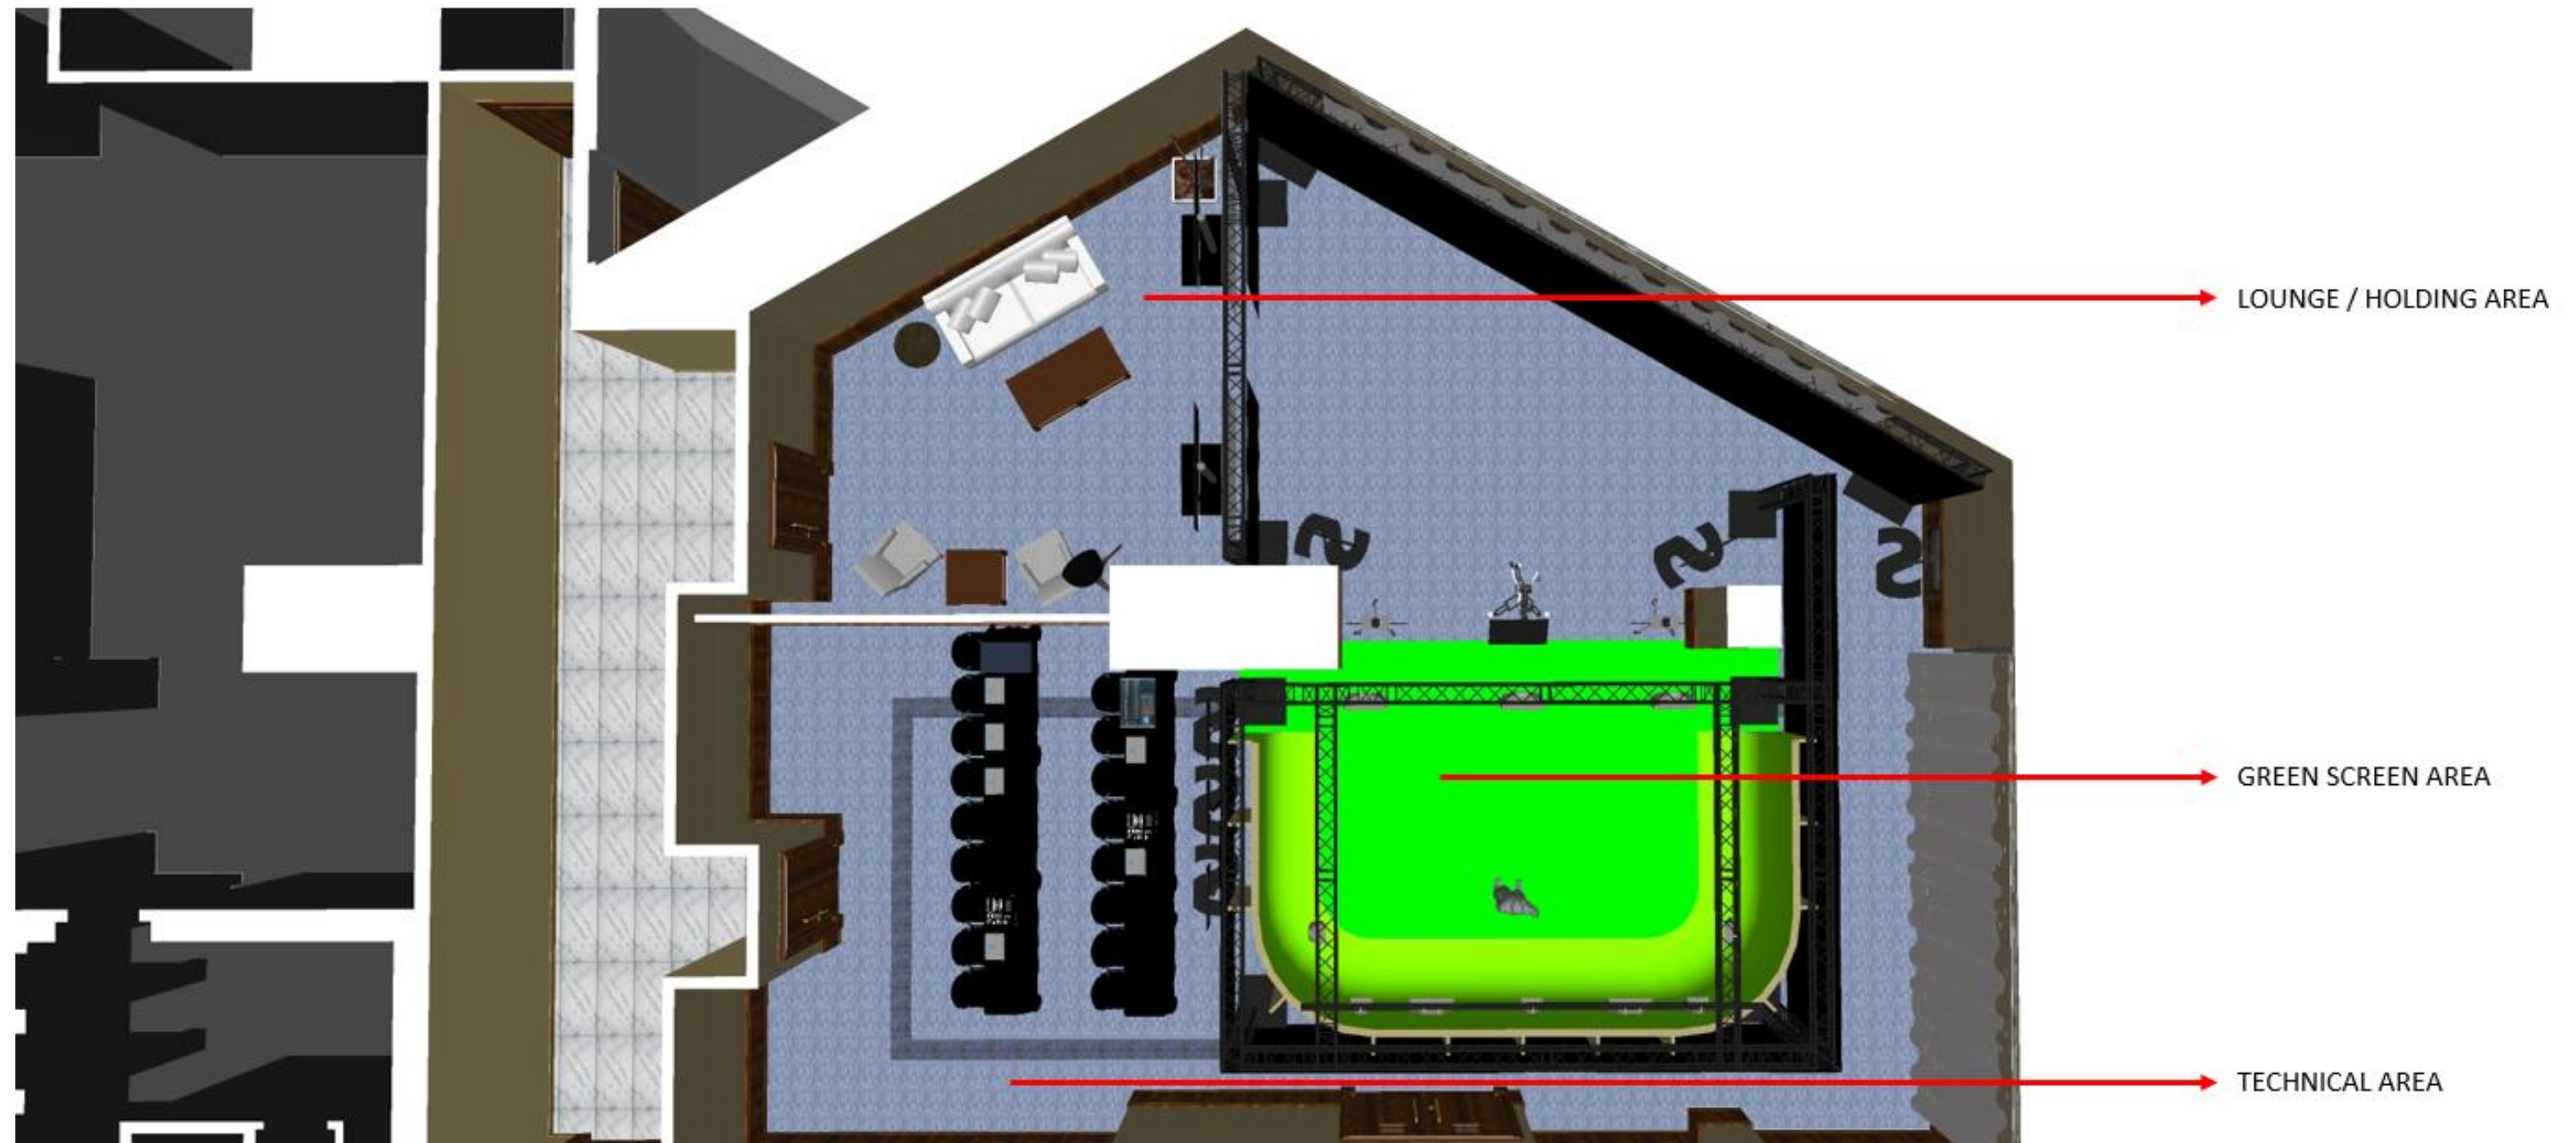

# Corinthia Virtual Studio

The Corinthia virtual studio, is a partnership with smart choice and 2inspire. Located in the conference center of the hotel. In the next room, a Reggie fully equipped and with a support platforms for live streaming .

The Corinthia virtual studio, with a 7 square meters of chroma key “green screen”.

The studio consists of a private lounge, which can be used as a waiting room, where you can align the last preparations before recording, serve a coffee break or watch the recordings through LCD's installed there.