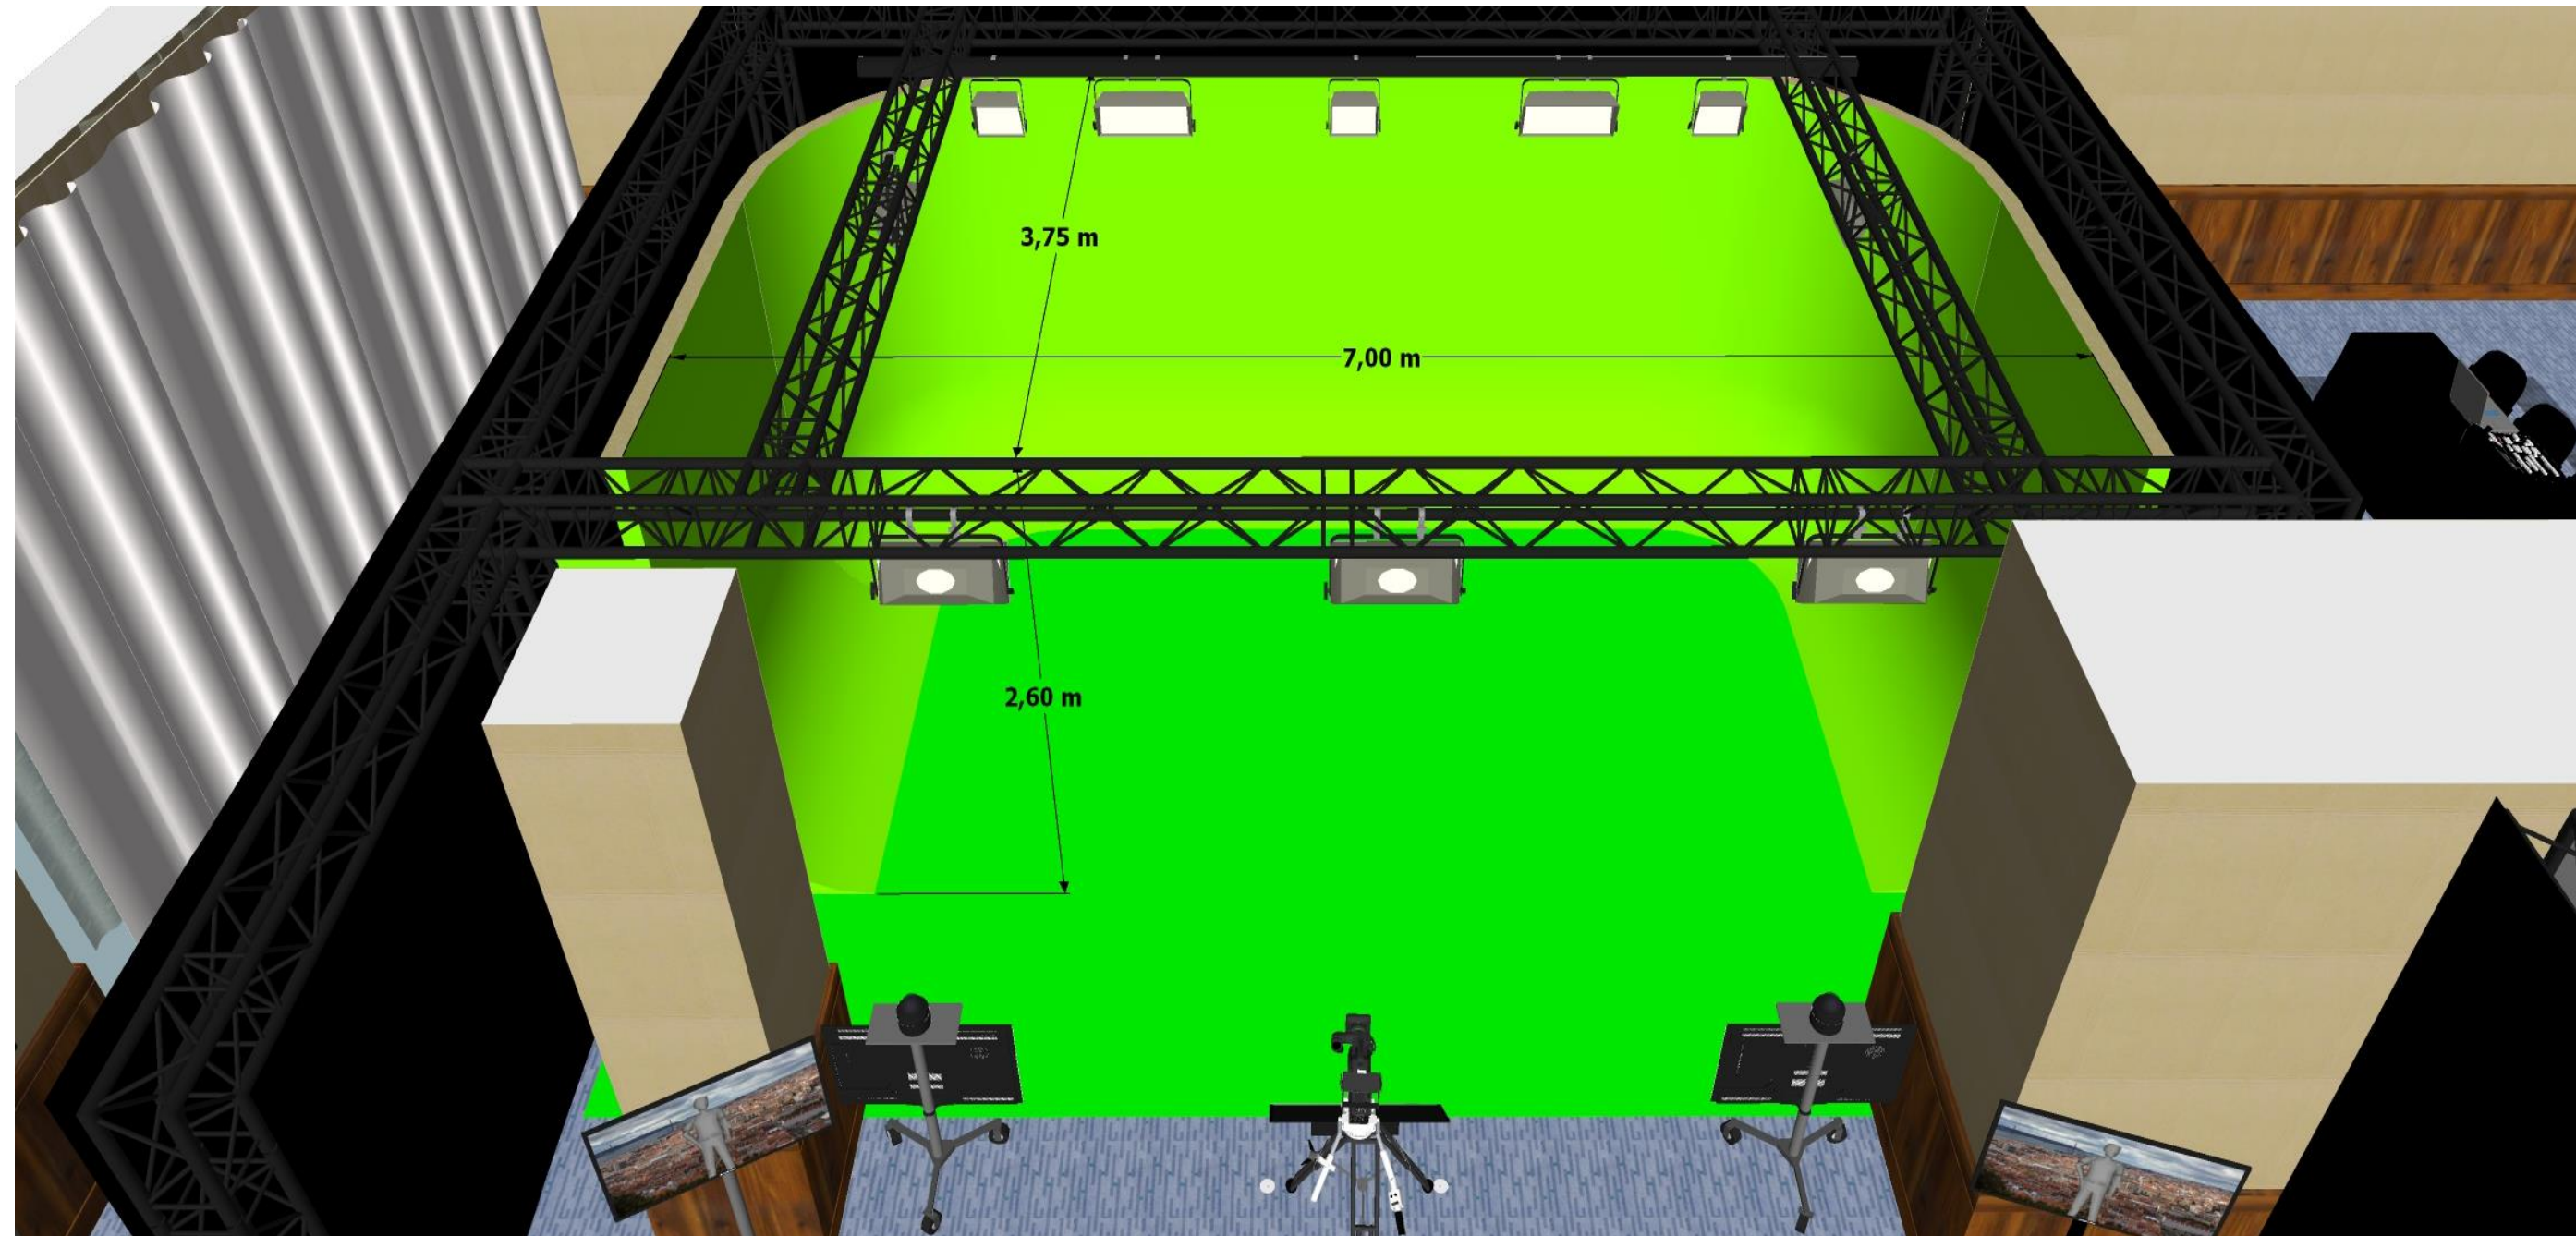

# Corinthia Virtual Studio

The Corinthia virtual studio, is a partnership with smart choice and 2inspire. Located in the conference center of the hotel. In the next room, a Reggie fully equipped and with a support platforms for live streaming .

The Corinthia virtual studio, with a 7 square meters of chroma key “green screen”.

The studio consists of a private lounge, which can be used as a waiting room, where you can align the last preparations before recording, serve a coffee break or watch the recordings through LCD's installed there.