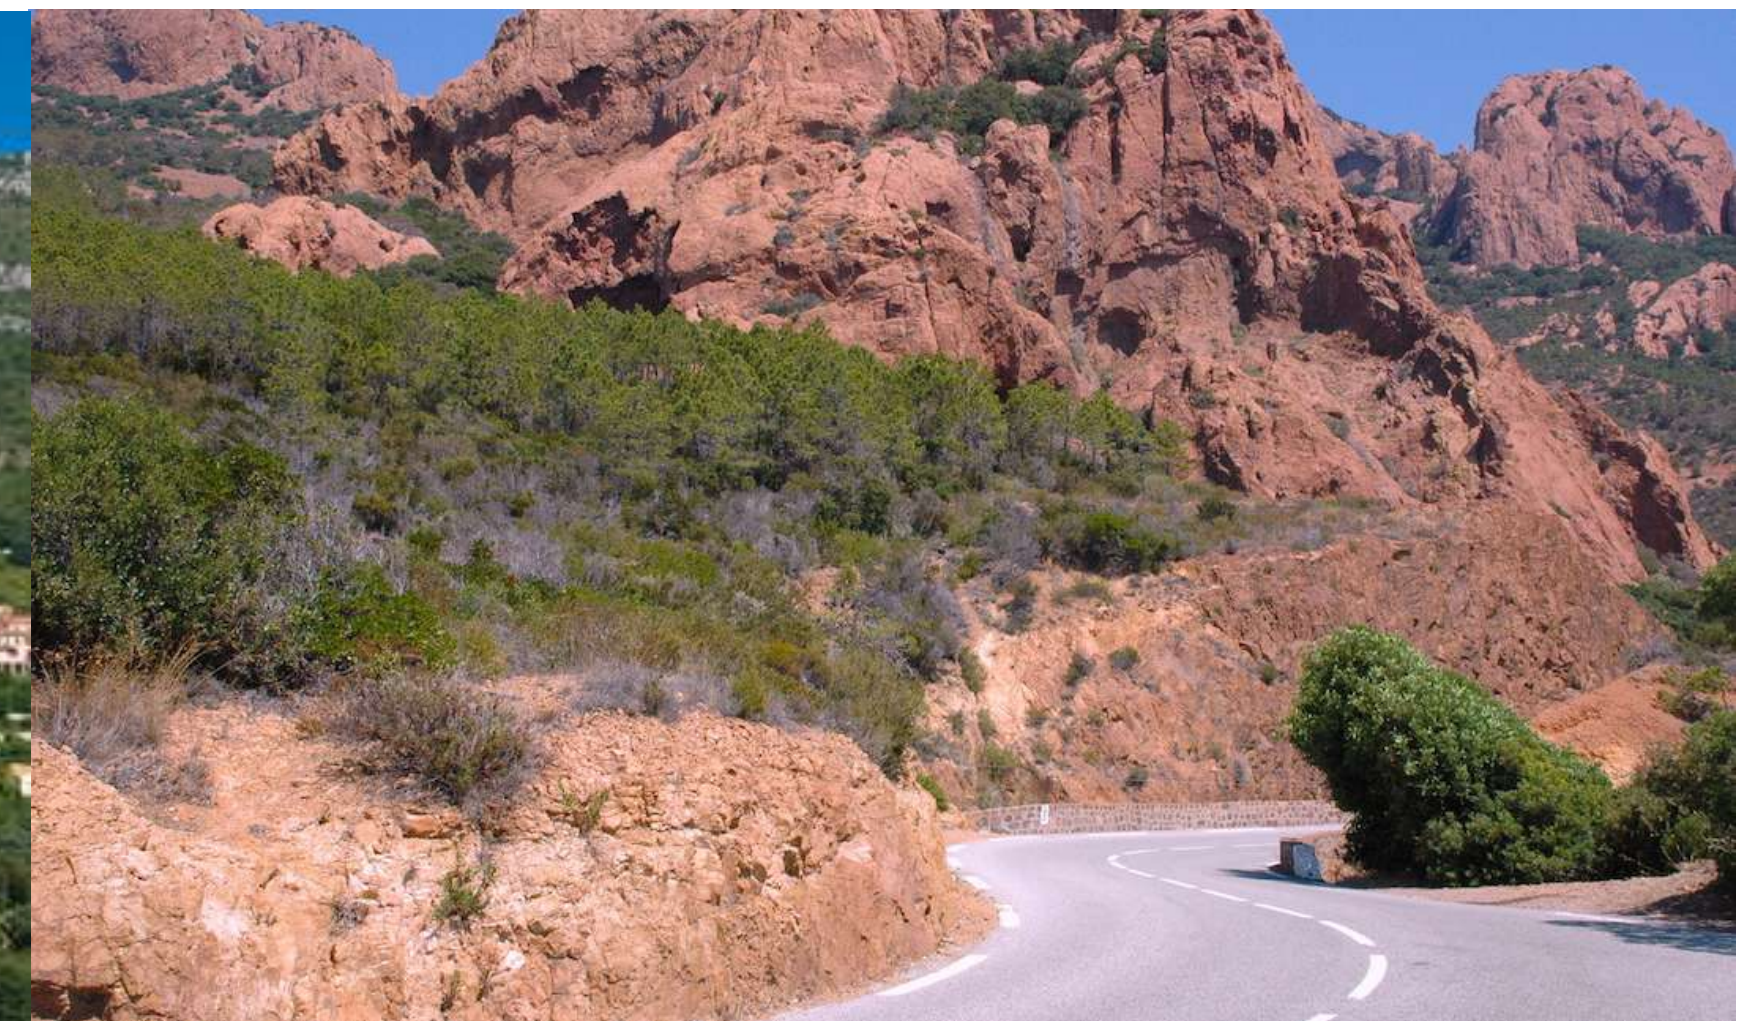

TEST DRIVE OPTION 3

HOTEL TO ST JEANNET
« NATURAL ROAD »

Distance to the destination | **18 km**

Duration | **Around to 30 minutes**

Route de Saint Jeannet | **From 50 km to 70 km/ h**