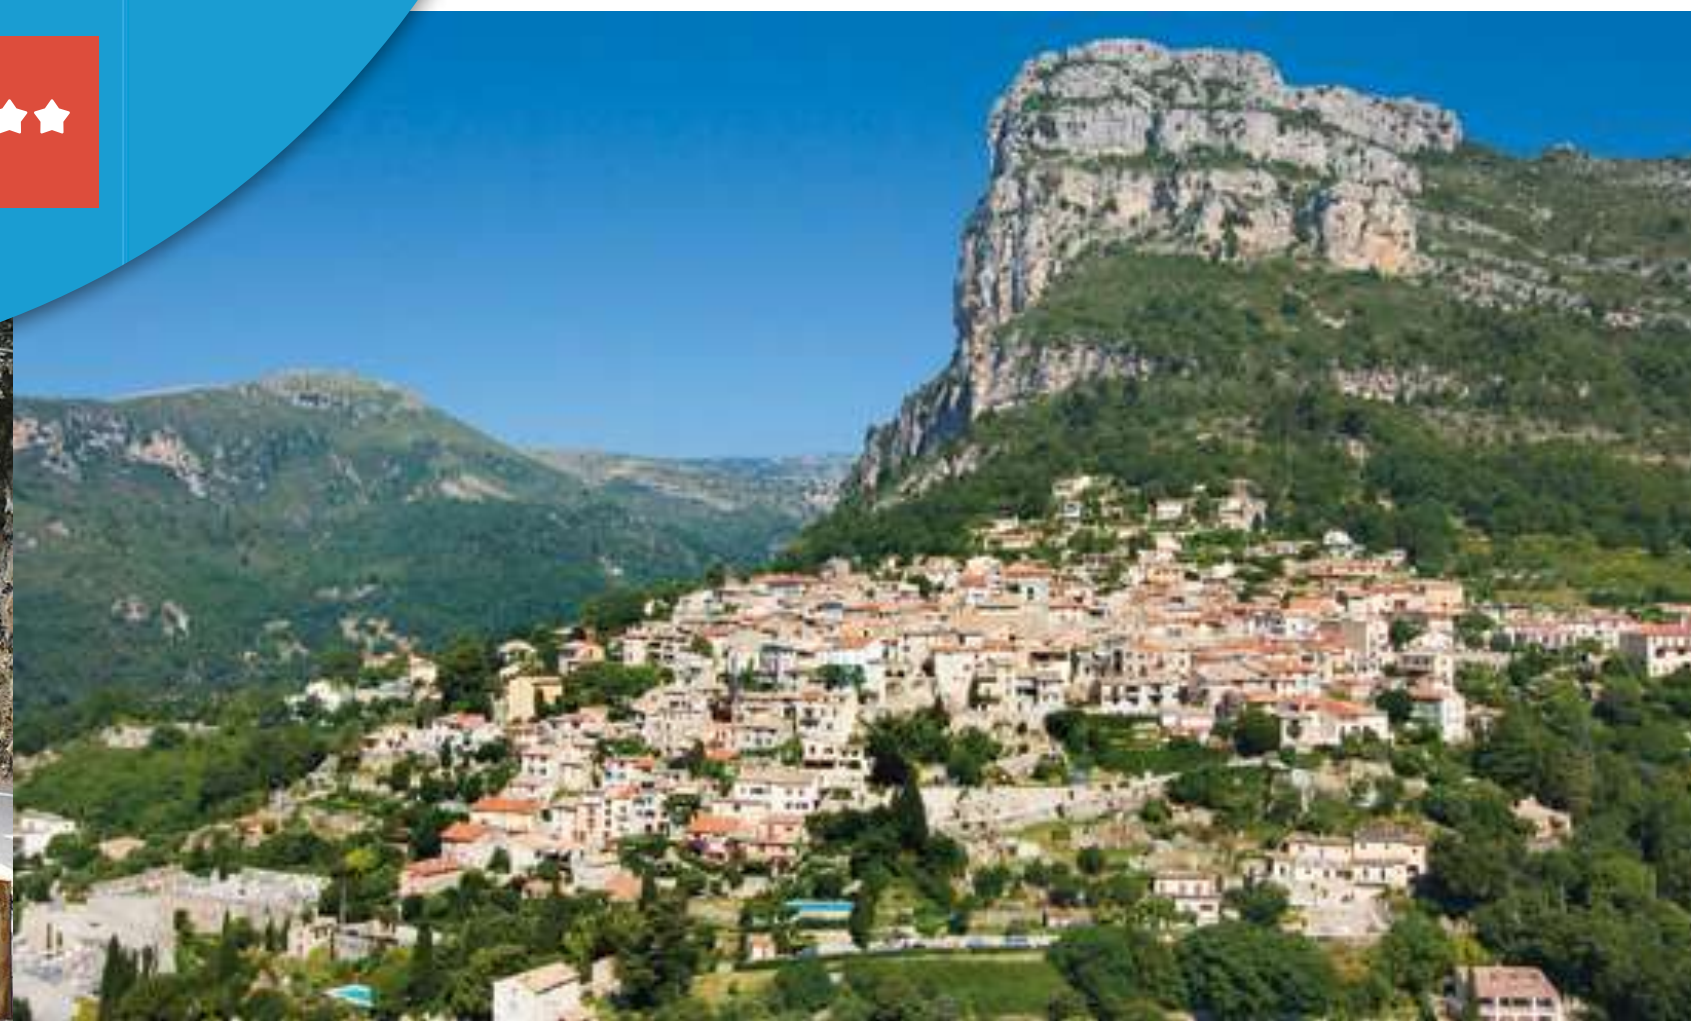

TEST DRIVE OPTION 3

HOTEL TO ST JEANNET
« NATURAL ROAD »

Distance to the destination | **18 km**

Duration | **Around to 30 minutes**

Route de Saint Jeannet | **From 50 km to 70 km/ h**