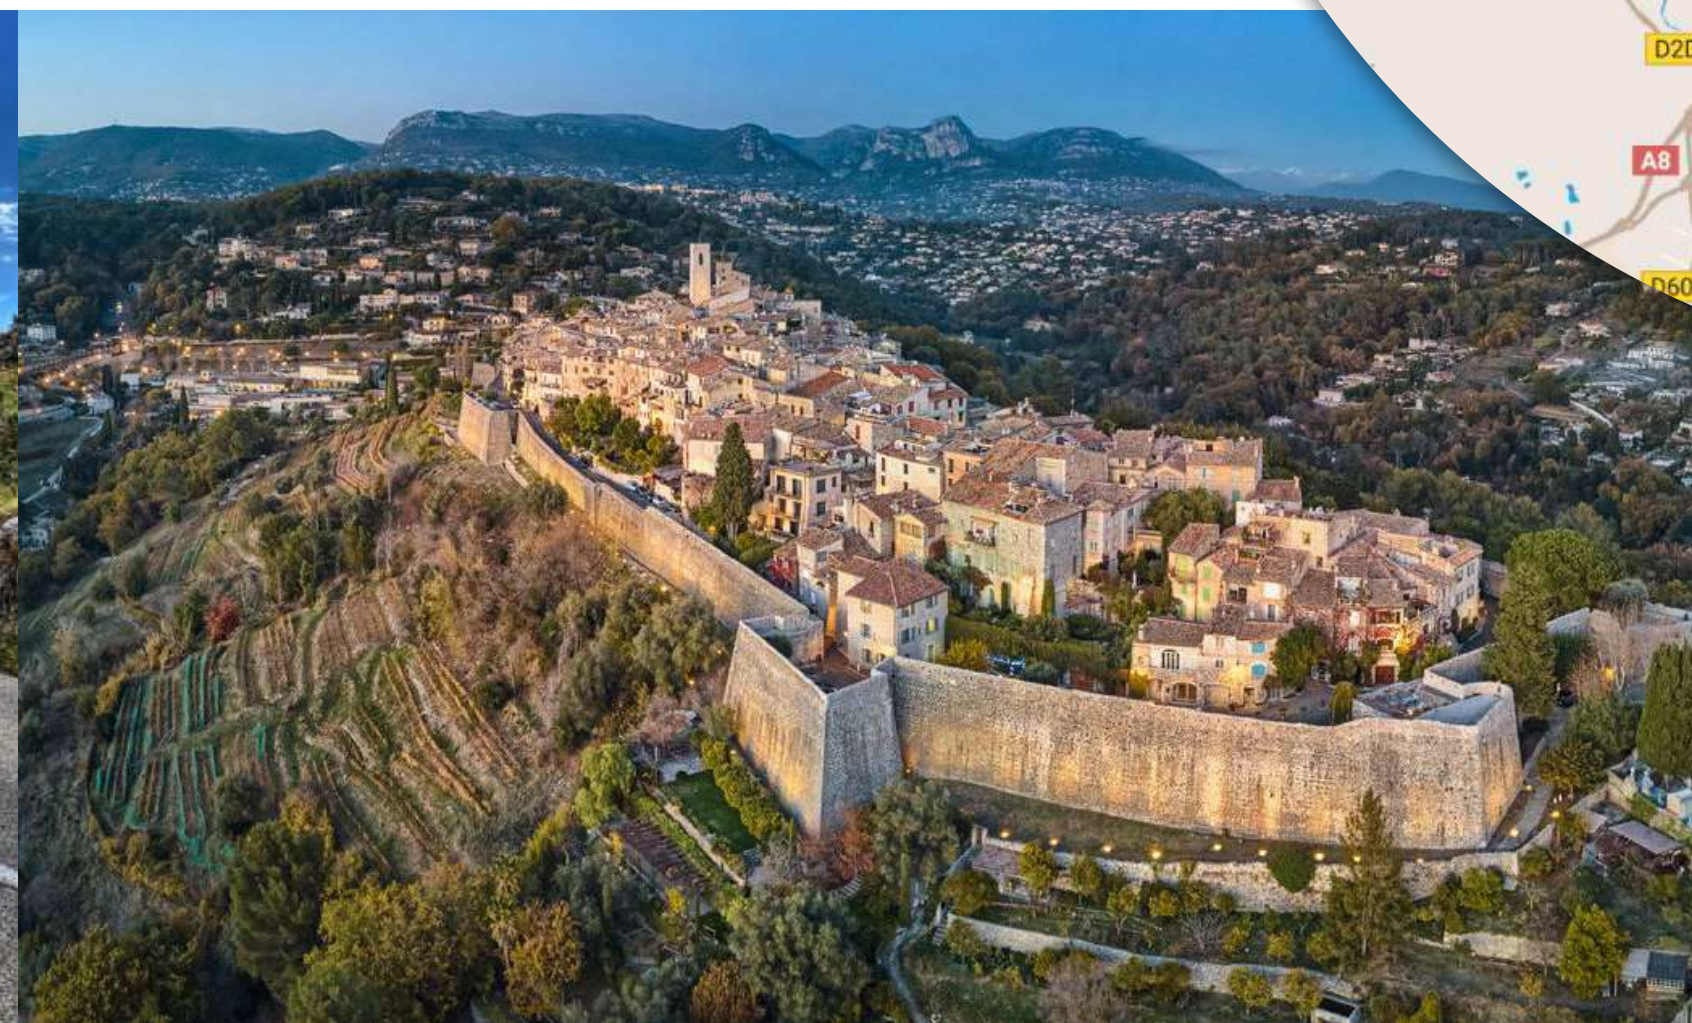

TEST DRIVE OPTION 4

**HOTEL TO COL DE VENCE BY
SAINT PAUL DE VENCE
« SYMBOLIC VILLAGE ROAD »**

Distance to the destination | **23 km**

Duration | **Around to 40 minutes**

Route de Vence + Route de Coursegoules | **From 50 km to 70 km/ h**

COL DE VENCE
06670 - FRANCE