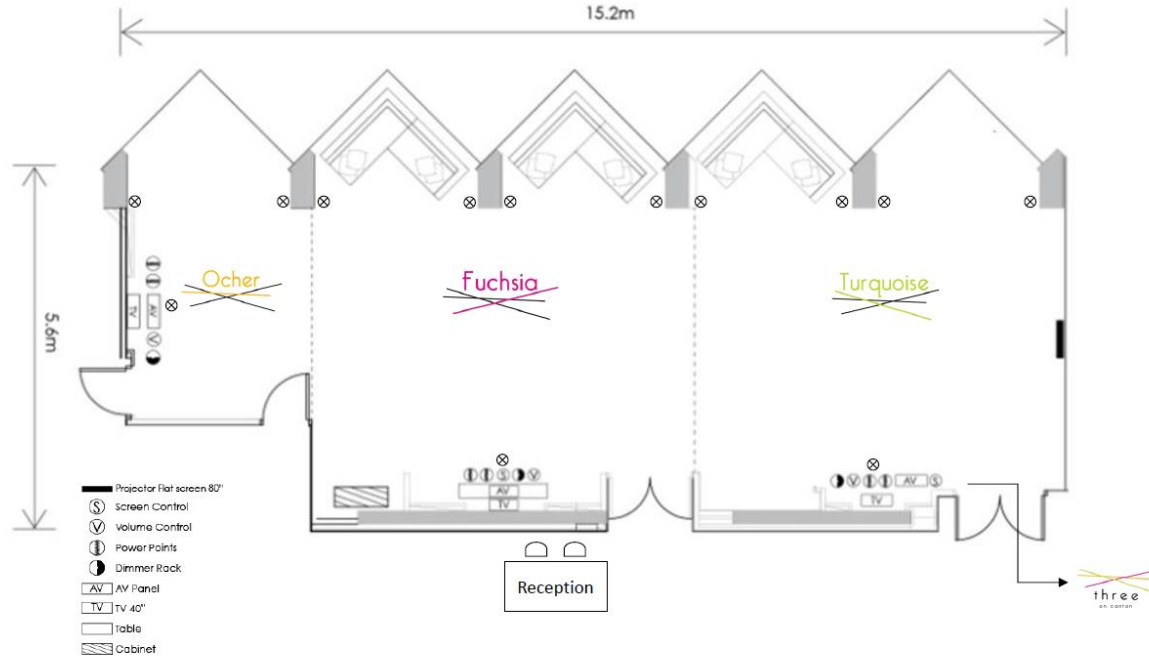

GATEWAY
HONG KONG
MARCO POLO HOTELS

FUNCTION ROOM	DIMENSION IN M	AREA IN SQ M	CEILING HEIGHT IN M	THEATRE	CLASSROOM	COCKTAIL	BANQUET
TURQUOISE	6.2 x 7	43	2.3	32	12		24
FUCHSIA	6.2 x 7.5	47	2.3	32	12	-	24
FUCHSIA AND TURQUOISE	6.2 x 14.5	90	2.3	80	30	40	48
OCHER	4.1 x 3.5	14	2.3	-	-	-	8
FUCHSIA AND OCHER	6.2 x 11	61	2.3	40	15		36
OCHER, FUCHSIA AND TURQUOISE	6.2 x 18	104	2.3	80	30	50	60