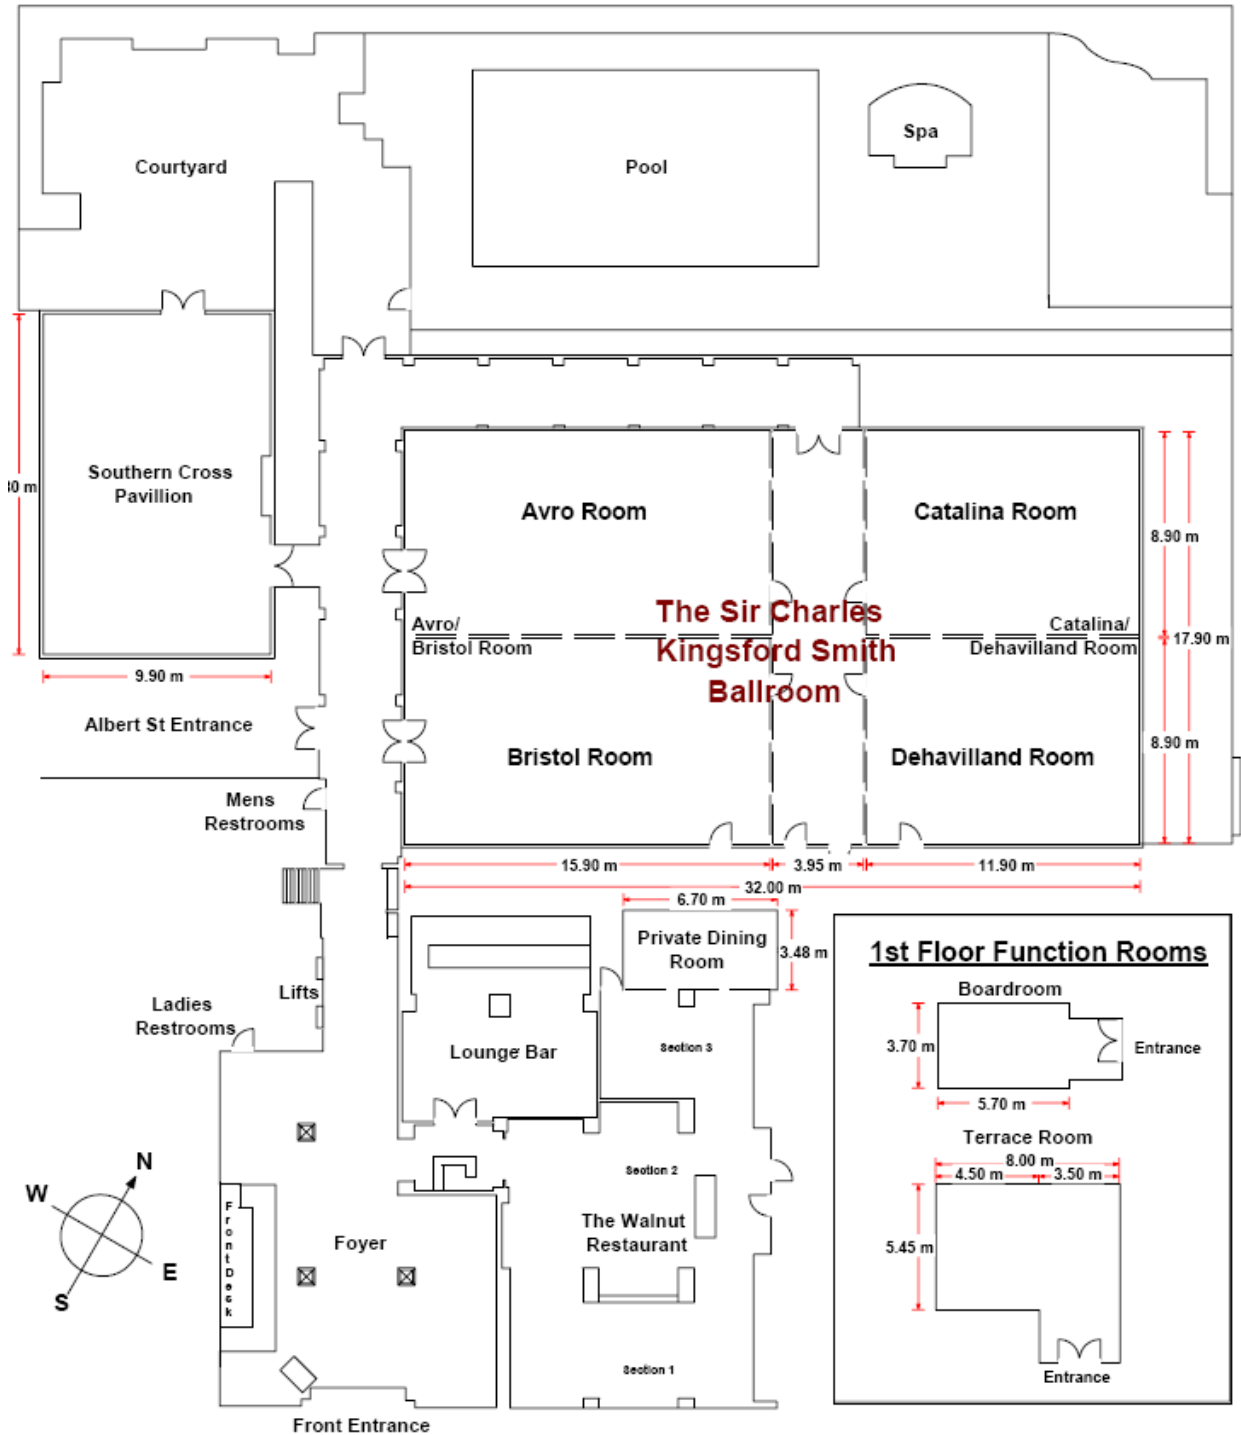

Ground Floor Function Room Floor Plan

Royal on the Park Hotel & Suites

152 Alice Street, Brisbane City

www.royalonthepark.com.au | meet@royalonthepark.com.au | 07 3221 3411