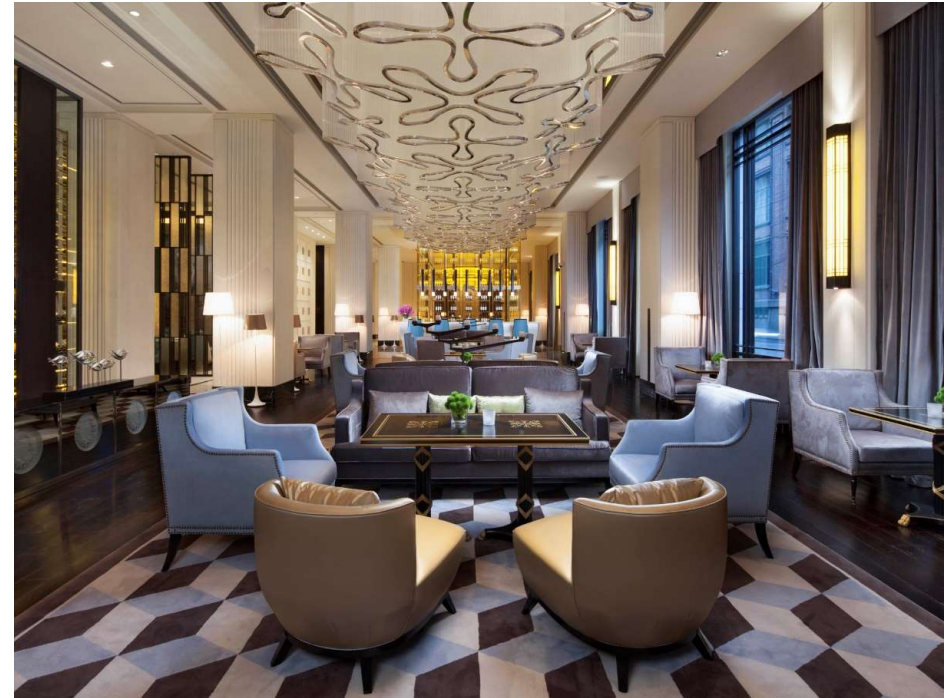

Playful Stay

◆ Superior Room

Playful Stay

❖ Deluxe Room

❖ Junior Suite

Playful Stay

◆ Deluxe Suite

28/03/2018

Brand Signature Service – Body Care Bar

Playful Restaurant

- ❖ The ground floor restaurant also offer you sumptuous buffet breakfast, a-la-carte lunch and dinner, or you can relax in the lounge area with your friends, family for some talks, drinks etc with a capacity of total 150 seatings.

Playful Meetings

- ❖ On 9th floor, we offer you a 300-sqm banquet hall which can be divided into three. A 15-people boardroom and a 46-sqm meeting room are also available in the hotel. Moreover, we provide you a Playful experience while having meetings with us, either follow the procedure on the meeting notepad to fold a Tulip flower, or play with some joyful local games during your coffee break to relieve your mind and body stress, and even possibly get inspiration for new creative ideas.