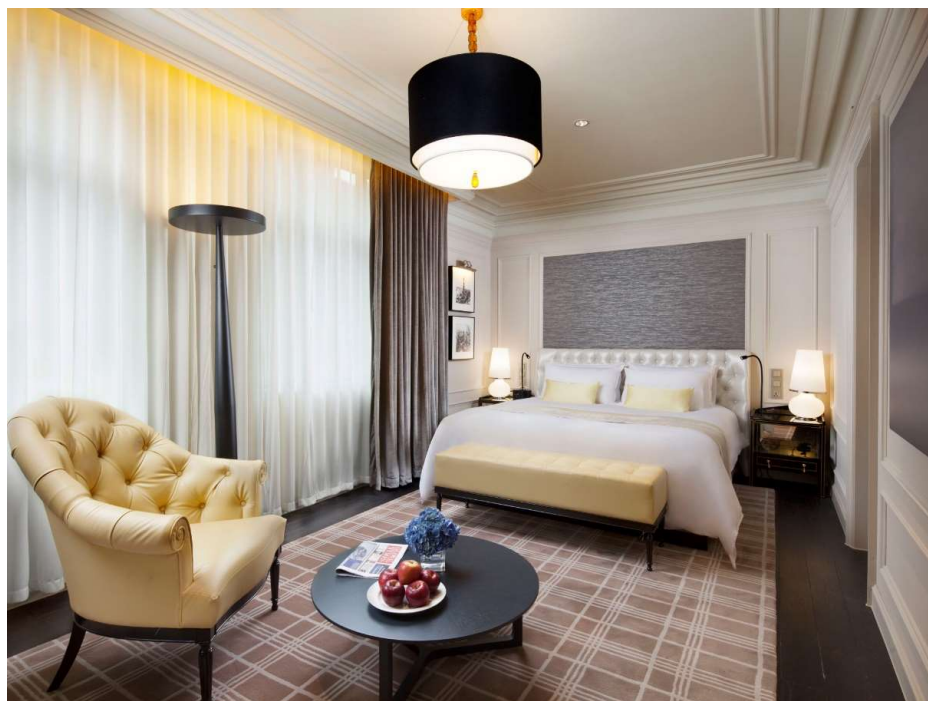

Playful Stay

- ❖ The Hotel features 266 trendy guest rooms, offering diversity of the accommodation. All rooms are equipped with flat TV & satellite channels, wifi, capsule coffee & tea, washlet, separate shower etc. If you plan your long stay or book the Junior Suite, large refrigerator, microwave oven and induction cooker are available for your needs. Should you book the deluxe room and above, you can select your preferred fragrance for free set at the brand innovative signature service “Body Care Bar”.

Playful Stay

◆ Superior Room

Playful Stay

❖ Deluxe Room

❖ Junior Suite

Playful Stay

◆ Deluxe Suite

28/03/2018

Playful Meetings

- ❖ On 9th floor, we offer you a 300-sqm banquet hall which can be divided into three. A 15-people boardroom and a 46-sqm meeting room are also available in the hotel. Moreover, we provide you a Playful experience while having meetings with us, either follow the procedure on the meeting notepad to fold a Tulip flower, or play with some joyful local games during your coffee break to relieve your mind and body stress, and even possibly get inspiration for new creative ideas.