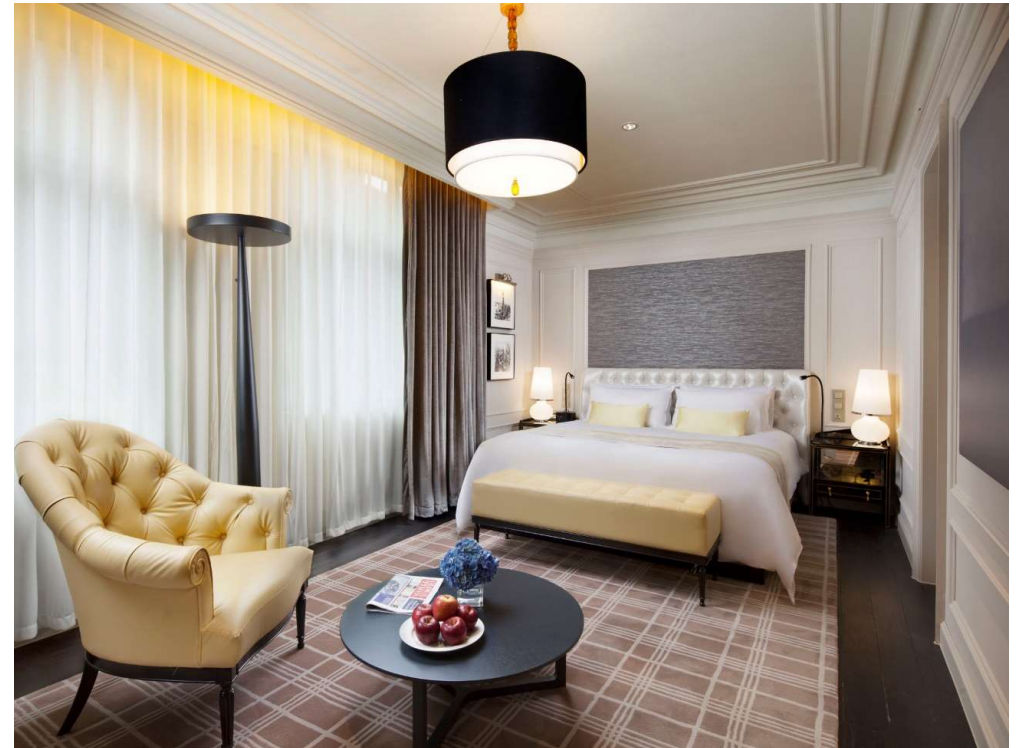

Playful Stay

- ❖ The Hotel features 266 trendy guest rooms, offering diversity of the accommodation. All rooms are equipped with flat TV & satellite channels, wifi, capsule coffee & tea, washlet, separate shower etc. If you plan your long stay or book the Junior Suite, large refrigerator, microwave oven and induction cooker are available for your needs. Should you book the deluxe room and above, you can select your preferred fragrance for free set at the brand innovative signature service “Body Care Bar”.

Playful Stay

◆ Superior Room

Playful Stay

❖ Deluxe Room

❖ Junior Suite

Playful Stay

◆ Deluxe Suite

28/03/2018