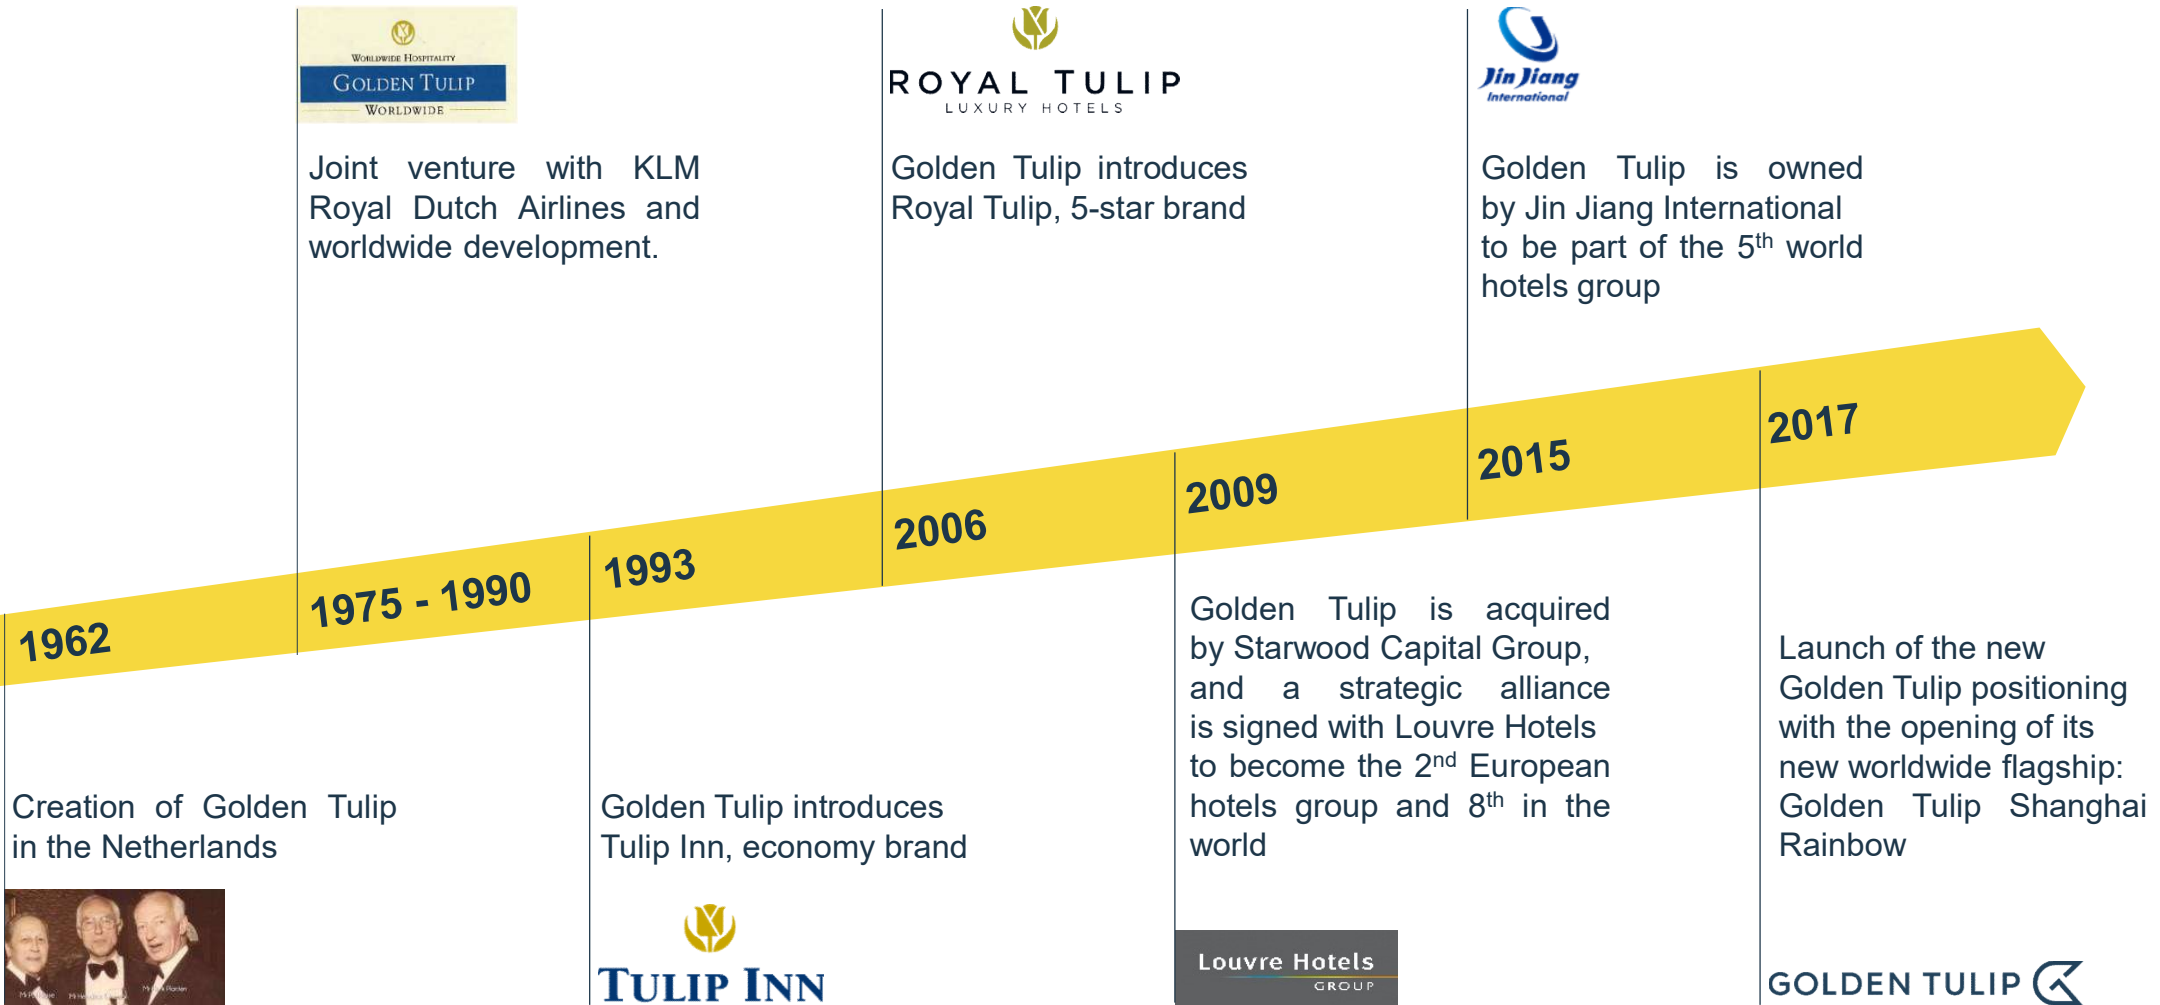

GOLDEN TULIP 
郁锦香

Welcome
Golden Tulip Bund New Asia

Our Glamour Group

Part of Jin Jiang Hotels, 5th World hotels group

**Jin Jiang International
Holding Co.Ltd.,**
one of China's leading
tourism and hotel business
conglomerates.

#5

Hospitality Group
in the world

MORE THAN

7700

HOTELS

MORE THAN

700 000

ROOMS

LOYALTY

3,5M

MEMBERS

GOLDEN TULIP 
郁锦香

A brand of Louvre Hotels Group

Louvre Hotels
GROUP

FROM
1 to 5
STARS

55 000
GUESTS WELCOMED
EVERY DAY

70 000
MEAL SERVED
EVERY DAY

51
COUNTRIES

GOLDEN TULIP 
郁锦香

With prestigious heritage starting from 1962

Heritage Building in the Bund

Location

- ❖ Located in the renowned Bund area, Golden Tulip Bund New Asia boasts the excellent location with Golden Tulip new market positioning of Playtime Anytime, delivering the concept of playful outlook on life, work and travel flavoured by local culture.