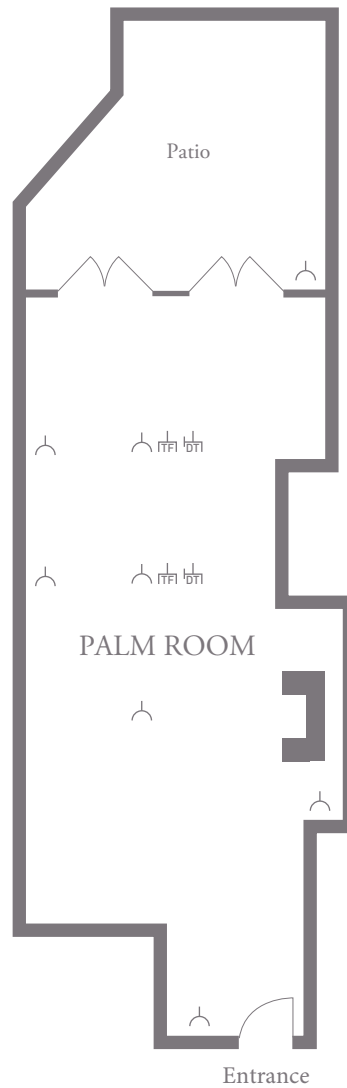

Hotel Bel-Air
Palm Room
Ground floor

PALM ROOM	Metres	Feet
Area	64m ²	684ft ²
Ceiling height	3m	10'
Length (maximum)	13m	42'6"
Width (maximum)	4.5m	14'8"

Capacities	Maximum
Reception	75
Theatre	45
Banquet round	60
Dinner dance	28
Classroom	30
Conference	40
U-shape	25
Hollow square	-

Key	Symbol
Electricity socket	⌒
LAN port	┆┆
Telephone socket	┆┆┆