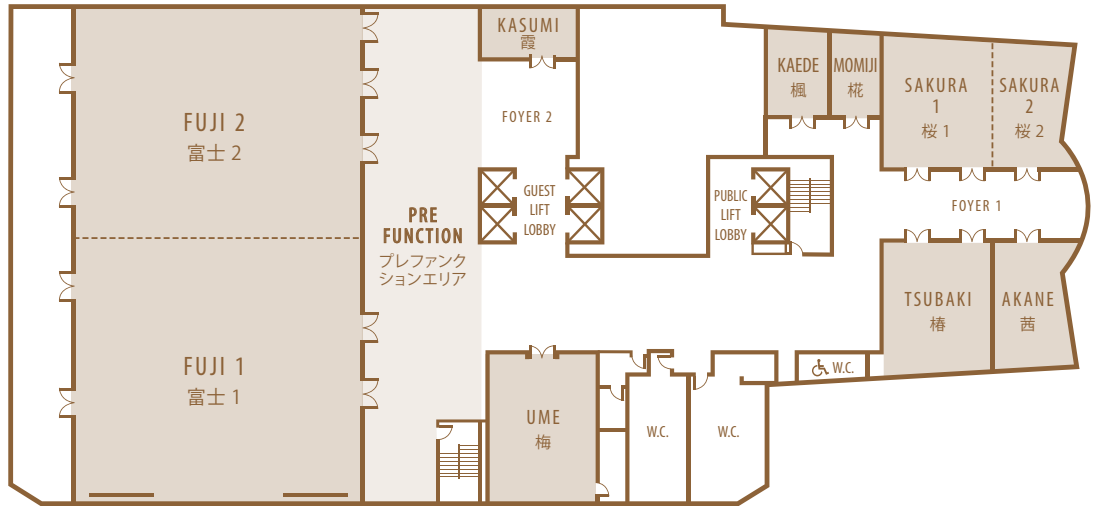

KASUMI (27 M²)

An ideal space for small gatherings, VIP room for bride and groom. Comfortably equipped with Sofas and lounge chairs.

THE POOL TERRACE (240 M²)

Located on 6th floor, this spacious outdoor space can be used for a fabulous private party while looking at the Bangkok skyline. Indulge in BBQ or Cocktail party with a live band to finish your memorable moments.

NIKKO TERRACE (30 M²)

Excellent outdoor veranda located on 21st floor attached to the Executive Lounge for small private cocktail parties while enjoying the Bangkok skyline.

Sakura

Pre Function

Foyer 1

FLOOR PLAN 4F

	VENUE 会場	DIMENSION 寸法			CAPACITY 収容人数						
		AREA (M ²) 面積	HEIGHT (M) 天井高	L x W (M)	CLASSROOM スクール	THEATER シアター	BANQUET 正餐	RECEPTION レセプション	BOARDROOM 会議室	U-SHAPE U字型	CARBARET キャバレー
4F	FUJI GRAND BALLROOM 富士グランドボールルーム	850	8	22.1 x 38	540	830	500	1,250	-	-	300
	FUJI 1 / 富士 1	450	8	22.1 x 20	270	390	230	460	-	-	138
	FUJI 2 / 富士 2	400	8	22.1 x 18	240	350	230	400	-	-	138
	SAKURA / 桜	145	4.3	14.3 x 10	72	115	60	145	35	45	36
	SAKURA 1 / 桜 1	85	4.3	8.3 x 10	36	60	40	85	18	27	24
	SAKURA 2 / 桜 2	60	4.3	6 x 10	12	24	20	57	24	24	12
	UME / 梅	95	4.3	8.2 x 11.3	45	75	50	100	20	30	30
	TSUBAKI / 椿	80	4.3	8.3 x 9.3	36	60	40	80	18	27	24
	AKANE / 茜	58	4.3	6.2 x 9.3	12	24	20	52	18	24	12
	KAEDE / 楓	30	4.2	4.3 x 6.1	-	-	-	-	12	-	-
	MOMIJI / 栴	25	4.2	3.7 x 6.1	-	-	-	-	10	-	-
KASUMI / 霞	27	4.2	7.2 x 3.8	-	-	-	25	10	-	-	
	PRE FUNCTION AREA プレファンクションエリア	310	8	8.1 x 38	-	-	-	380	-	-	-
6F	THE POOL TERRACE ザプールテラス	240	-	24 x 10	-	-	230	300	-	-	-
21F	THE NIKKO TERRACE ニッコウテラス	30	-	-	-	-	-	20	-	-	-