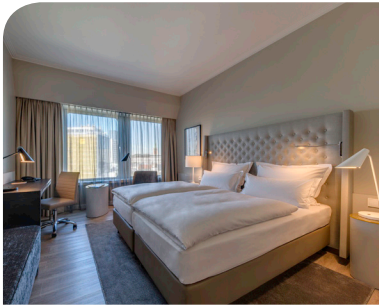

CONFERENCE ROOM	THEATER	CLASSROOM	U-SHAPE	BOARDROOM	CABARET	BANQUET	RECEPTION	AREA IN M²	SIZE IN METERS wide x length x high
DA VINCI	bis 350	240	60	42	180	300	350	421	19,5 x 21,6 x 2,45**
GALILEI 1-3	112	60	44	45	54	bis 90	bis 130	143	7,15 x 18,7 x 2,73
GALILEI 1	10	6	/	12	/	10	16	31	7,15 x 4,37 x 2,73
GALILEI 2	18	9	/	12	/	10	16	31	7,15 x 4,39 x 2,73
GALILEI 3	50	25	18	21	24	30	30	69	7,15 x 9,7 x 2,73
GALILEI 1+2	40	25	22	21	24	bis 40	50	62	7,15 x 8,74 x 2,73
GALILEI 2+3	bis 70	47	28	45	42	60	70	101	7,15 x 14,07 x 2,73
FRANKLIN	80	41	24	30	36	bis 50	50	85	7,82 x 11,95 x 2,73
EDISON	bis 35	25	21	20	22	bis 40	35	65	8,64 x 8,64 x 2,73
NEWTON 1	66	30	23	21	30	30	55	88	7,8 x 12,45 x 3,3
NEWTON 2	36	14	16	18	12	20	30	57	7,8 x 7,5 x 3,3
NEWTON 3	77	33	24	30	36	40	70	83	7,8 x 10,73 x 3,3
NEWTON 1-3	240	90	72	74	108	128	200	229	7,8 x 30,68 x 3,3
NEWTON 2+3	164	60	49	48	66	70	120	142	7,8 x 18,23 x 3,3
NEWTON 1+2	141	54	bis 36	48	30	60	100	156	7,8 x 19,95 x 3,3
FOYER NEWTON	bis 80							110	
CURIE*	bis 25	18	16	12	12	20	bis 30	41	4,7 x 8,65 x 3,5
BELL*	bis 25	18	16	12	12	20	bis 30	42	4,7 x 8,9 x 3,5

BOARDROOMS	THEATER	CLASSROOM	U-SHAPE	BOARDROOM	CABARET	BANQUET	RECEPTION	AREA IN M²	
IZANAMI*	20	18	15	12	6	10	20	48	
IZANAGI*	25	24	21	18	12	20	35	96	

* without daylight
** High max. 4 m

**1500 m² for up to
350 persons**

hotel nikko düsseldorf