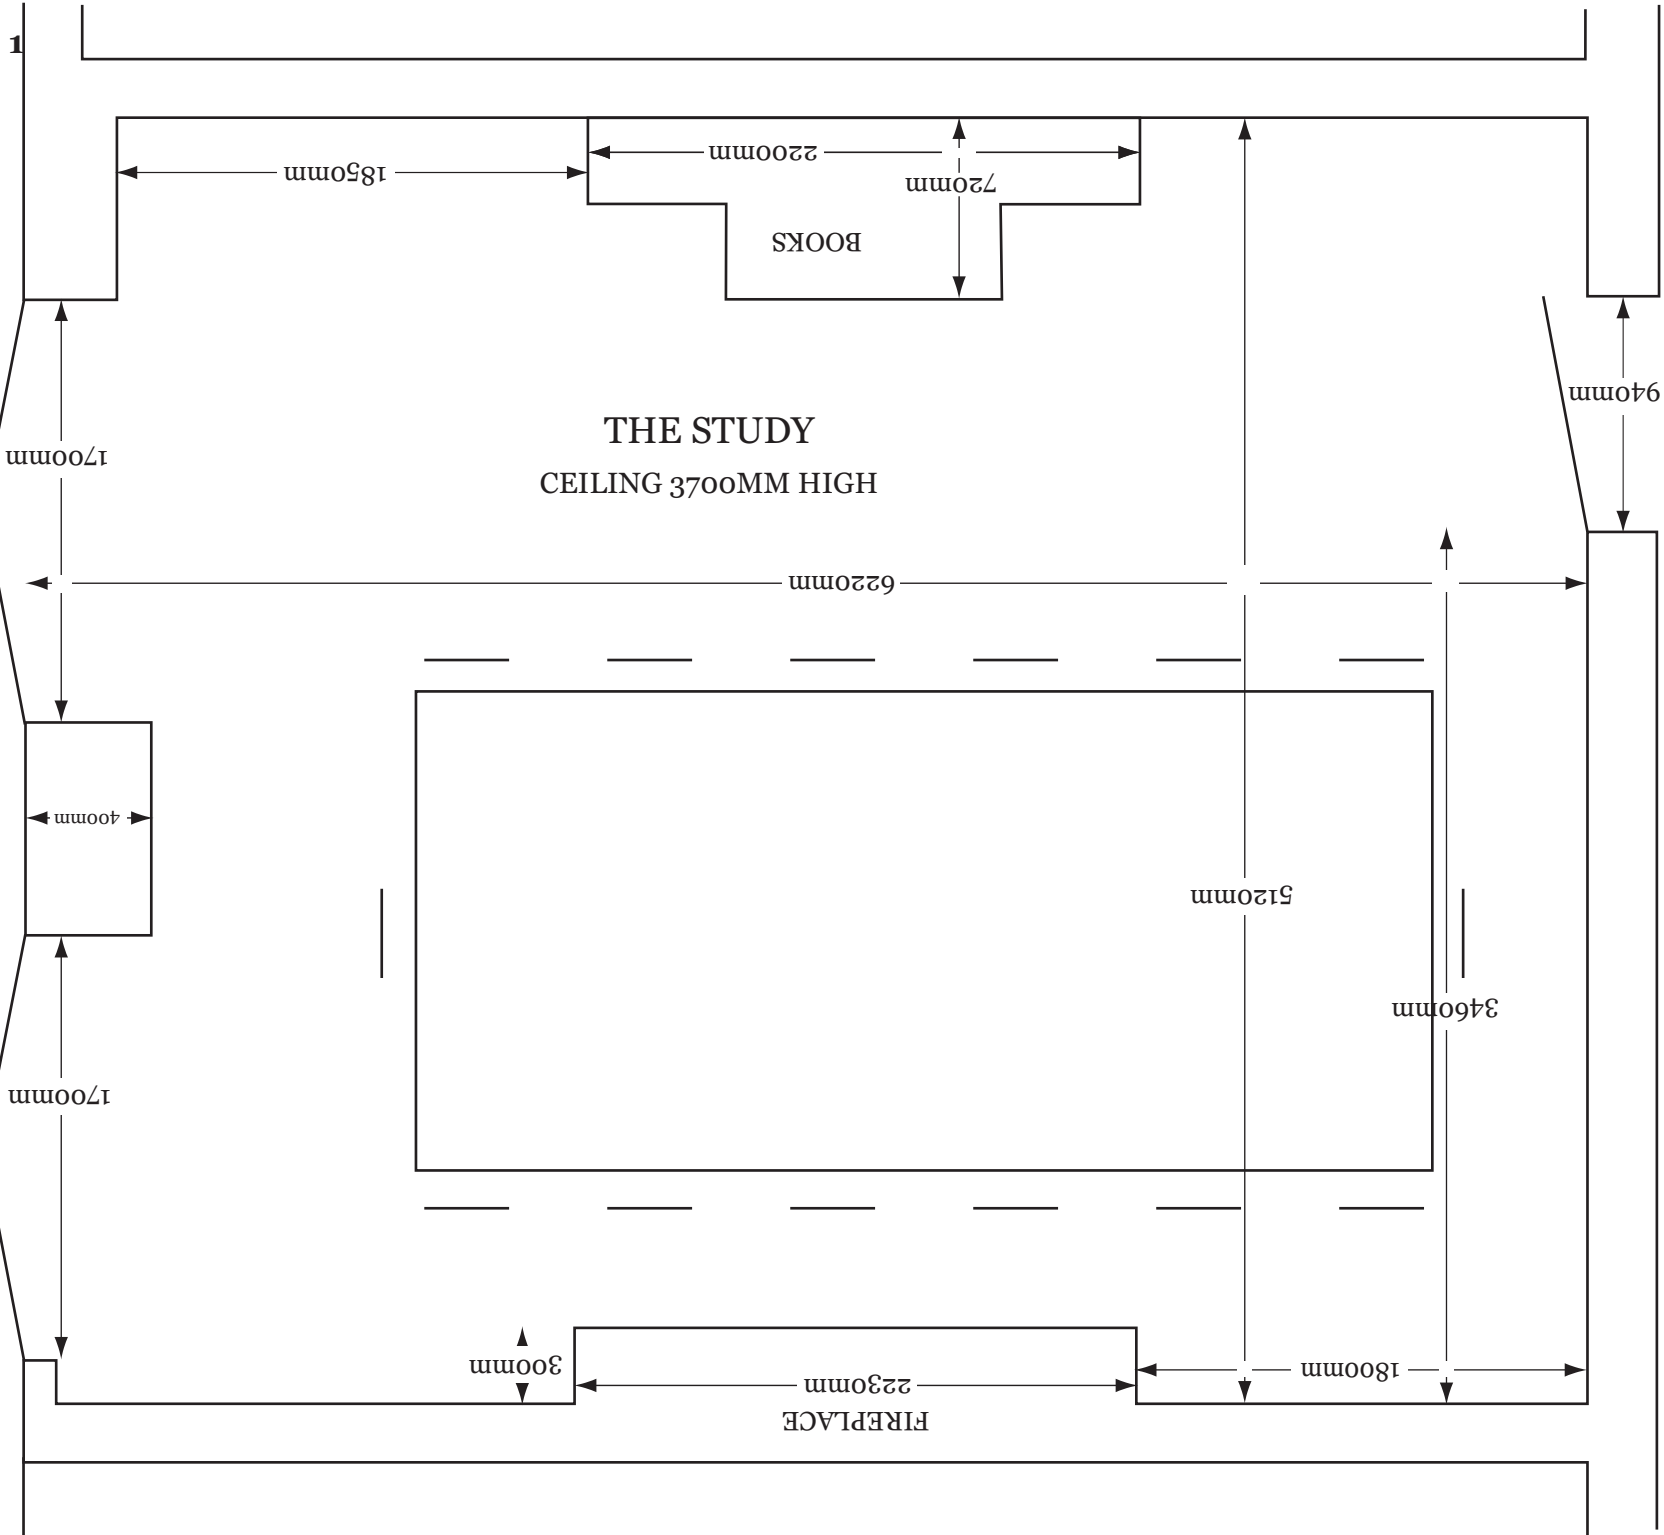

COWLEY MANOR

**BANQUET
6 X ROUNDS
DINING X 66**

**BANQUET
9 X ROUNDS
DINING X 90**

DOOR

430mm

DOOR

DOOR

DOOR

X 2

7980mm

X 1

600mm

2200mm

TO RESTAURANT

X 1

BAR

2200mm

TO RECEPTION

**BANQUET
2 X ROUNDS**

BOARDROOM 1
DINING X 14

FRENCH WINDOWS

OUTSIDE TERRACE

FRENCH WINDOWS

**BANQUET
3 X ROUNDS**

ST. MARY'S CHURCH

**CABARET
3 X ROUNDS**

ST. MARY'S CHURCH

**BOARDROOM 1
DINING X 18**

ST. MARY'S CHURCH

**LONG TABLES
DINING X 50**

ST. MARY'S CHURCH