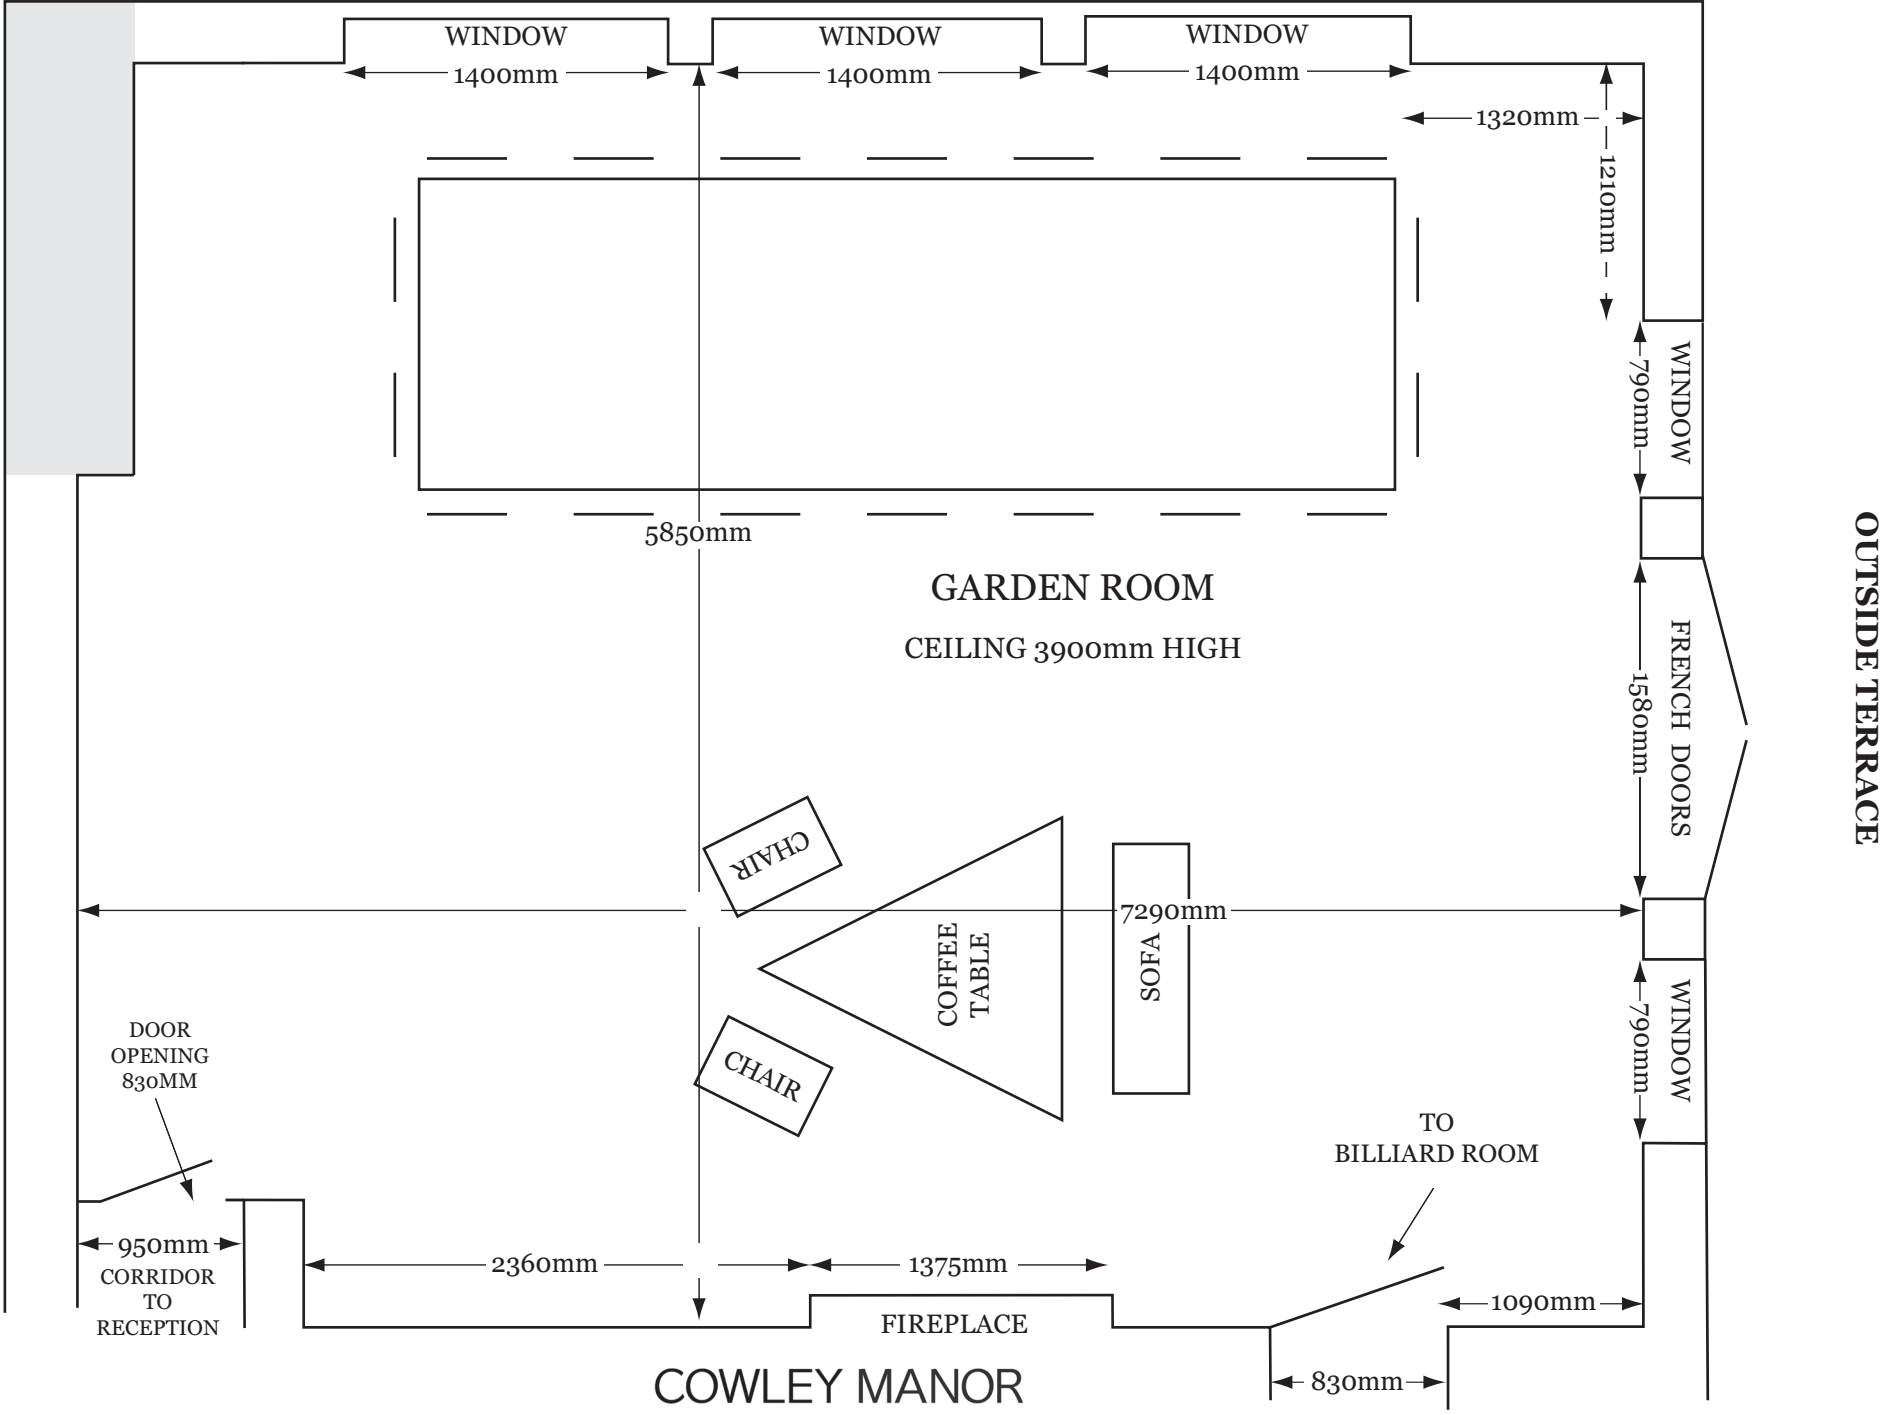

COWLEY MANOR

**BANQUET
6 X ROUNDS
DINING X 66**

**BANQUET
9 X ROUNDS
DINING X 90**

DOOR

430mm

DOOR

DOOR

DOOR

X 2

7980mm

X 1

600mm

2200mm

TO RESTAURANT

X 1

BAR

2200mm

TO RECEPTION

**BANQUET
2 X ROUNDS**

BOARDROOM 1
DINING X 14

FRENCH WINDOWS

OUTSIDE TERRACE

FRENCH WINDOWS

**BANQUET
3 X ROUNDS**

ST. MARY'S CHURCH

**CABARET
3 X ROUNDS**

ST. MARY'S CHURCH

**BOARDROOM 1
DINING X 18**

ST. MARY'S CHURCH

**LONG TABLES
DINING X 50**

ST. MARY'S CHURCH