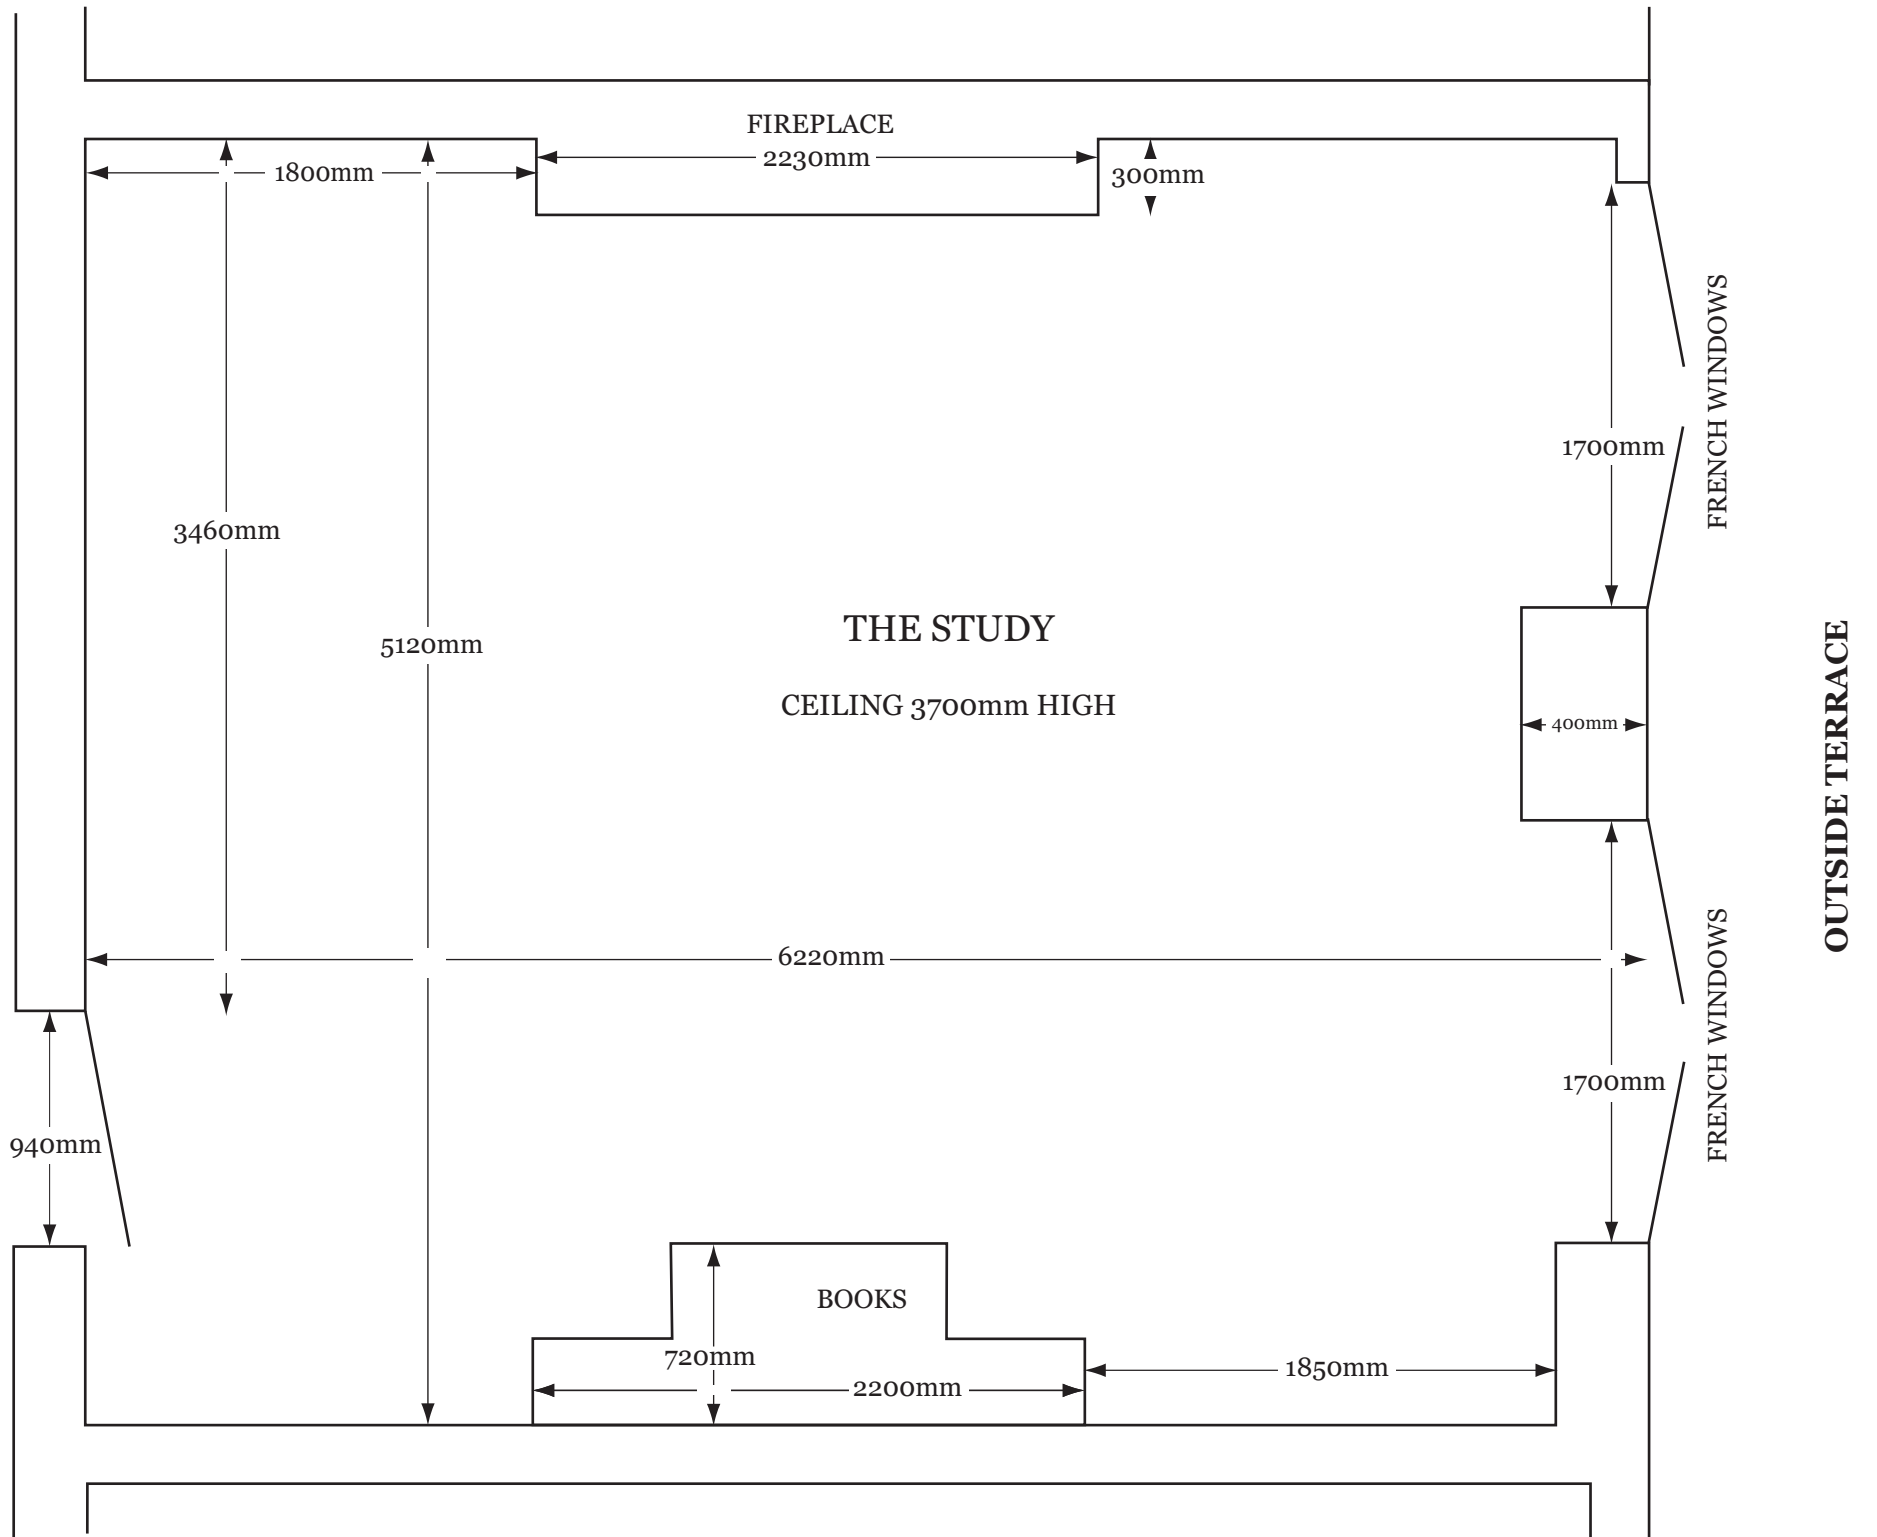

COWLEY MANOR

**BANQUET
6 X ROUNDS
DINING X 66**

**BANQUET
9 X ROUNDS
DINING X 90**

DOOR

430mm

DOOR

DOOR

DOOR

X 2

9700mm

590mm

X 3

1900mm

FIREPLACE

370mm

THE LOUNGE

X 2

7980mm

X 1

600mm

2200mm

TO RESTAURANT

X 1

BAR

ST. MARY'S CHURCH

**CABARET
3 X ROUNDS**

ST. MARY'S CHURCH

**BOARDROOM 1
DINING X 18**

ST. MARY'S CHURCH

**LONG TABLES
DINING X 50**

ST. MARY'S CHURCH