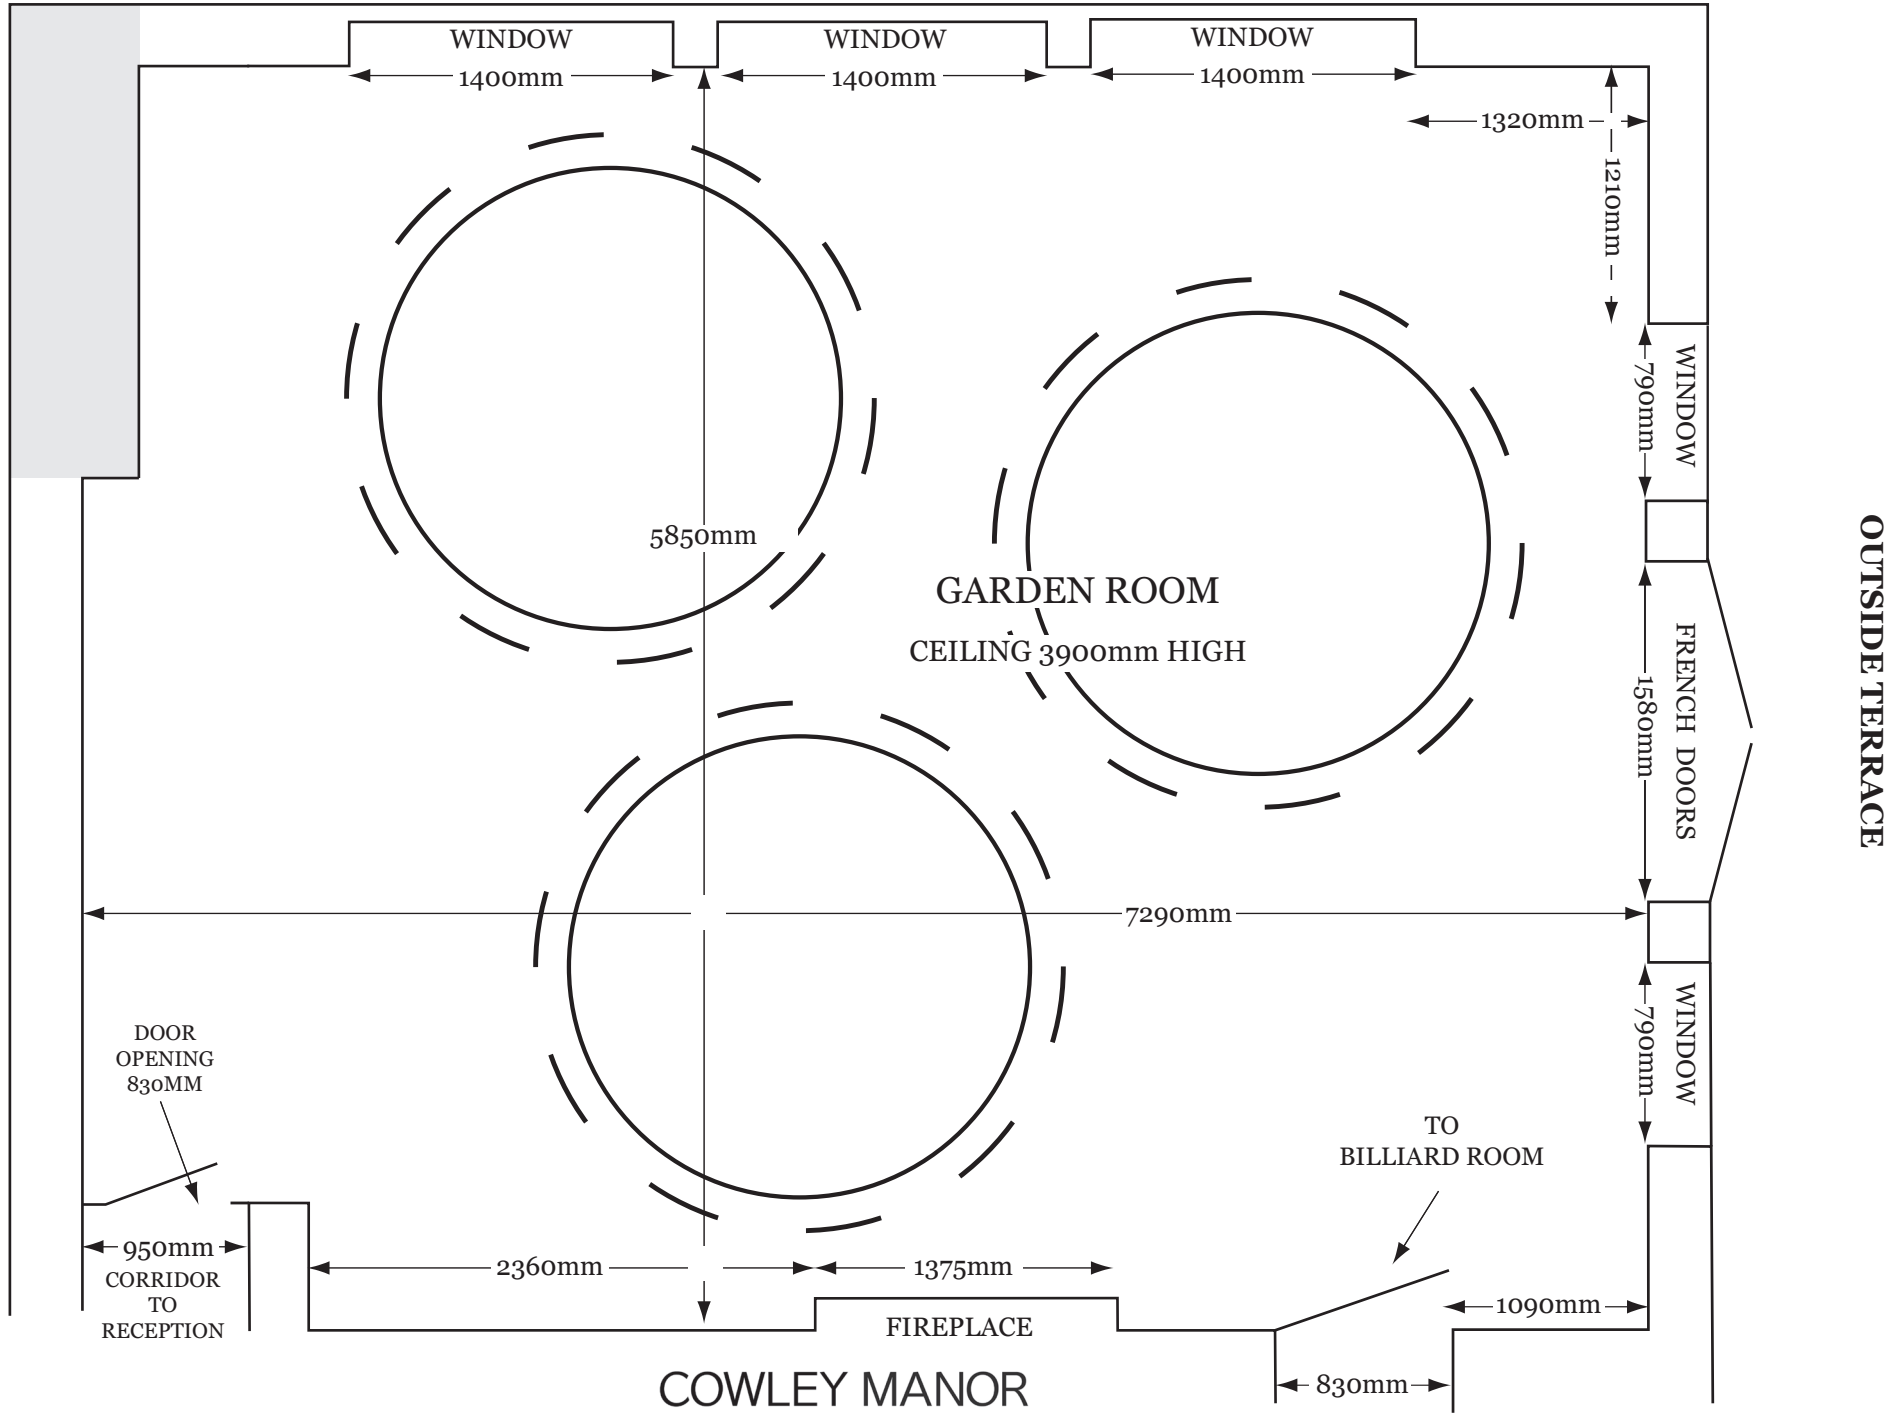

COWLEY MANOR

**BANQUET
6 X ROUNDS
DINING X 66**

**BANQUET
9 X ROUNDS
DINING X 90**

DOOR

430mm

DOOR

DOOR

DOOR

X 2

7980mm

X 1

600mm

2200mm

TO RESTAURANT

X 1

BAR

2200mm

TO RECEPTION

**BANQUET
2 X ROUNDS**

BOARDROOM 1
DINING X 14

FRENCH WINDOWS

OUTSIDE TERRACE

FRENCH WINDOWS

**BANQUET
3 X ROUNDS**

ST. MARY'S CHURCH

**CABARET
3 X ROUNDS**

ST. MARY'S CHURCH

**BOARDROOM 1
DINING X 18**

ST. MARY'S CHURCH

**LONG TABLES
DINING X 50**

ST. MARY'S CHURCH