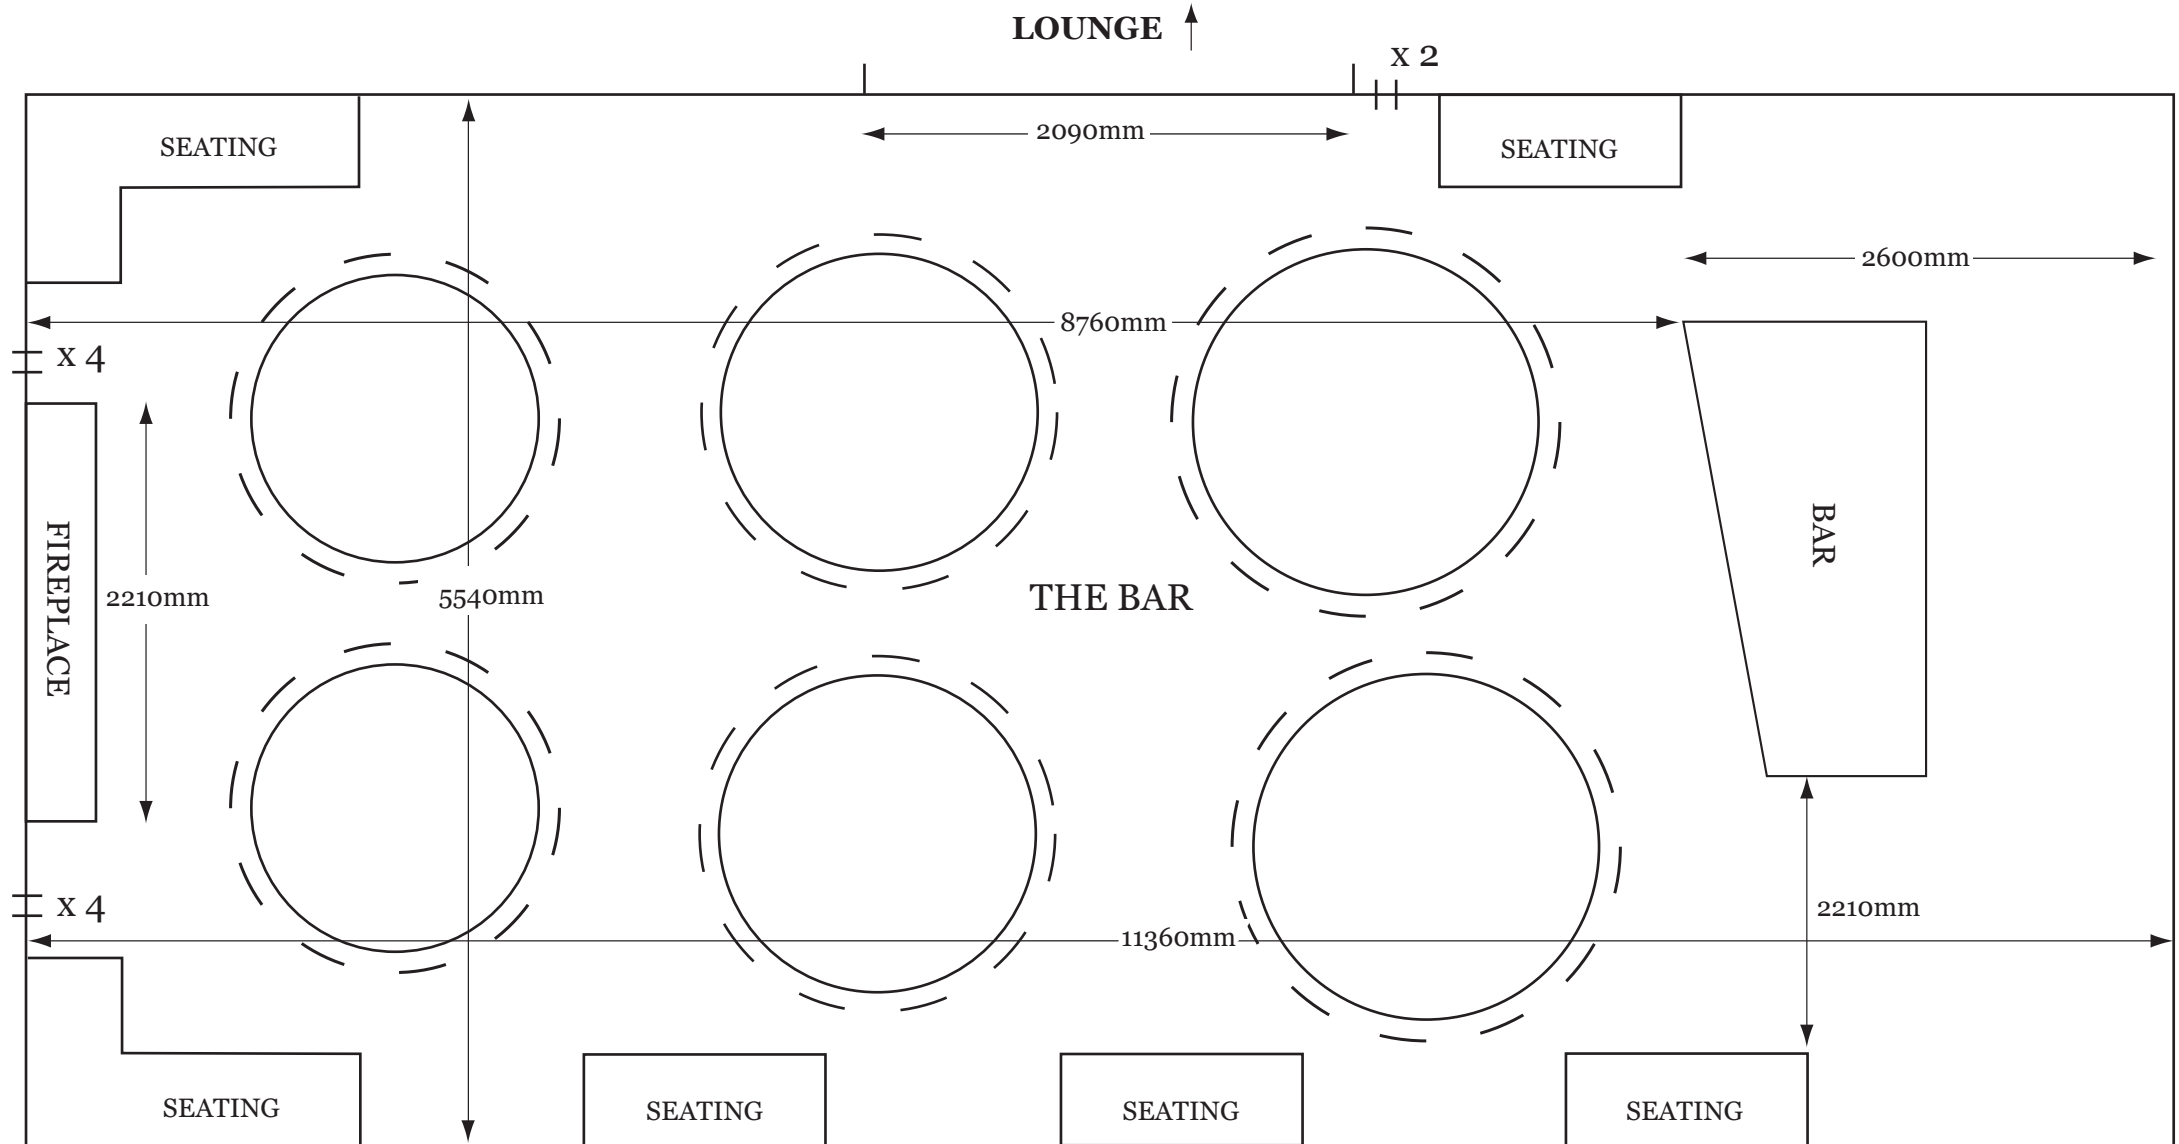

COWLEY MANOR

**BANQUET
6 X ROUNDS
DINING X 66**

**BANQUET
9 X ROUNDS
DINING X 90**

DOOR

430mm

DOOR

DOOR

DOOR

X 2

9700mm

590mm

X 3

1900mm

FIREPLACE

370mm

THE LOUNGE

X 2

7980mm

X 1

600mm

2200mm

TO RESTAURANT

X 1

BAR

2200mm

TO RECEPTION

**BANQUET
2 X ROUNDS**

BOARDROOM 1
DINING X 14

FRENCH WINDOWS

OUTSIDE TERRACE

FRENCH WINDOWS

**BANQUET
3 X ROUNDS**