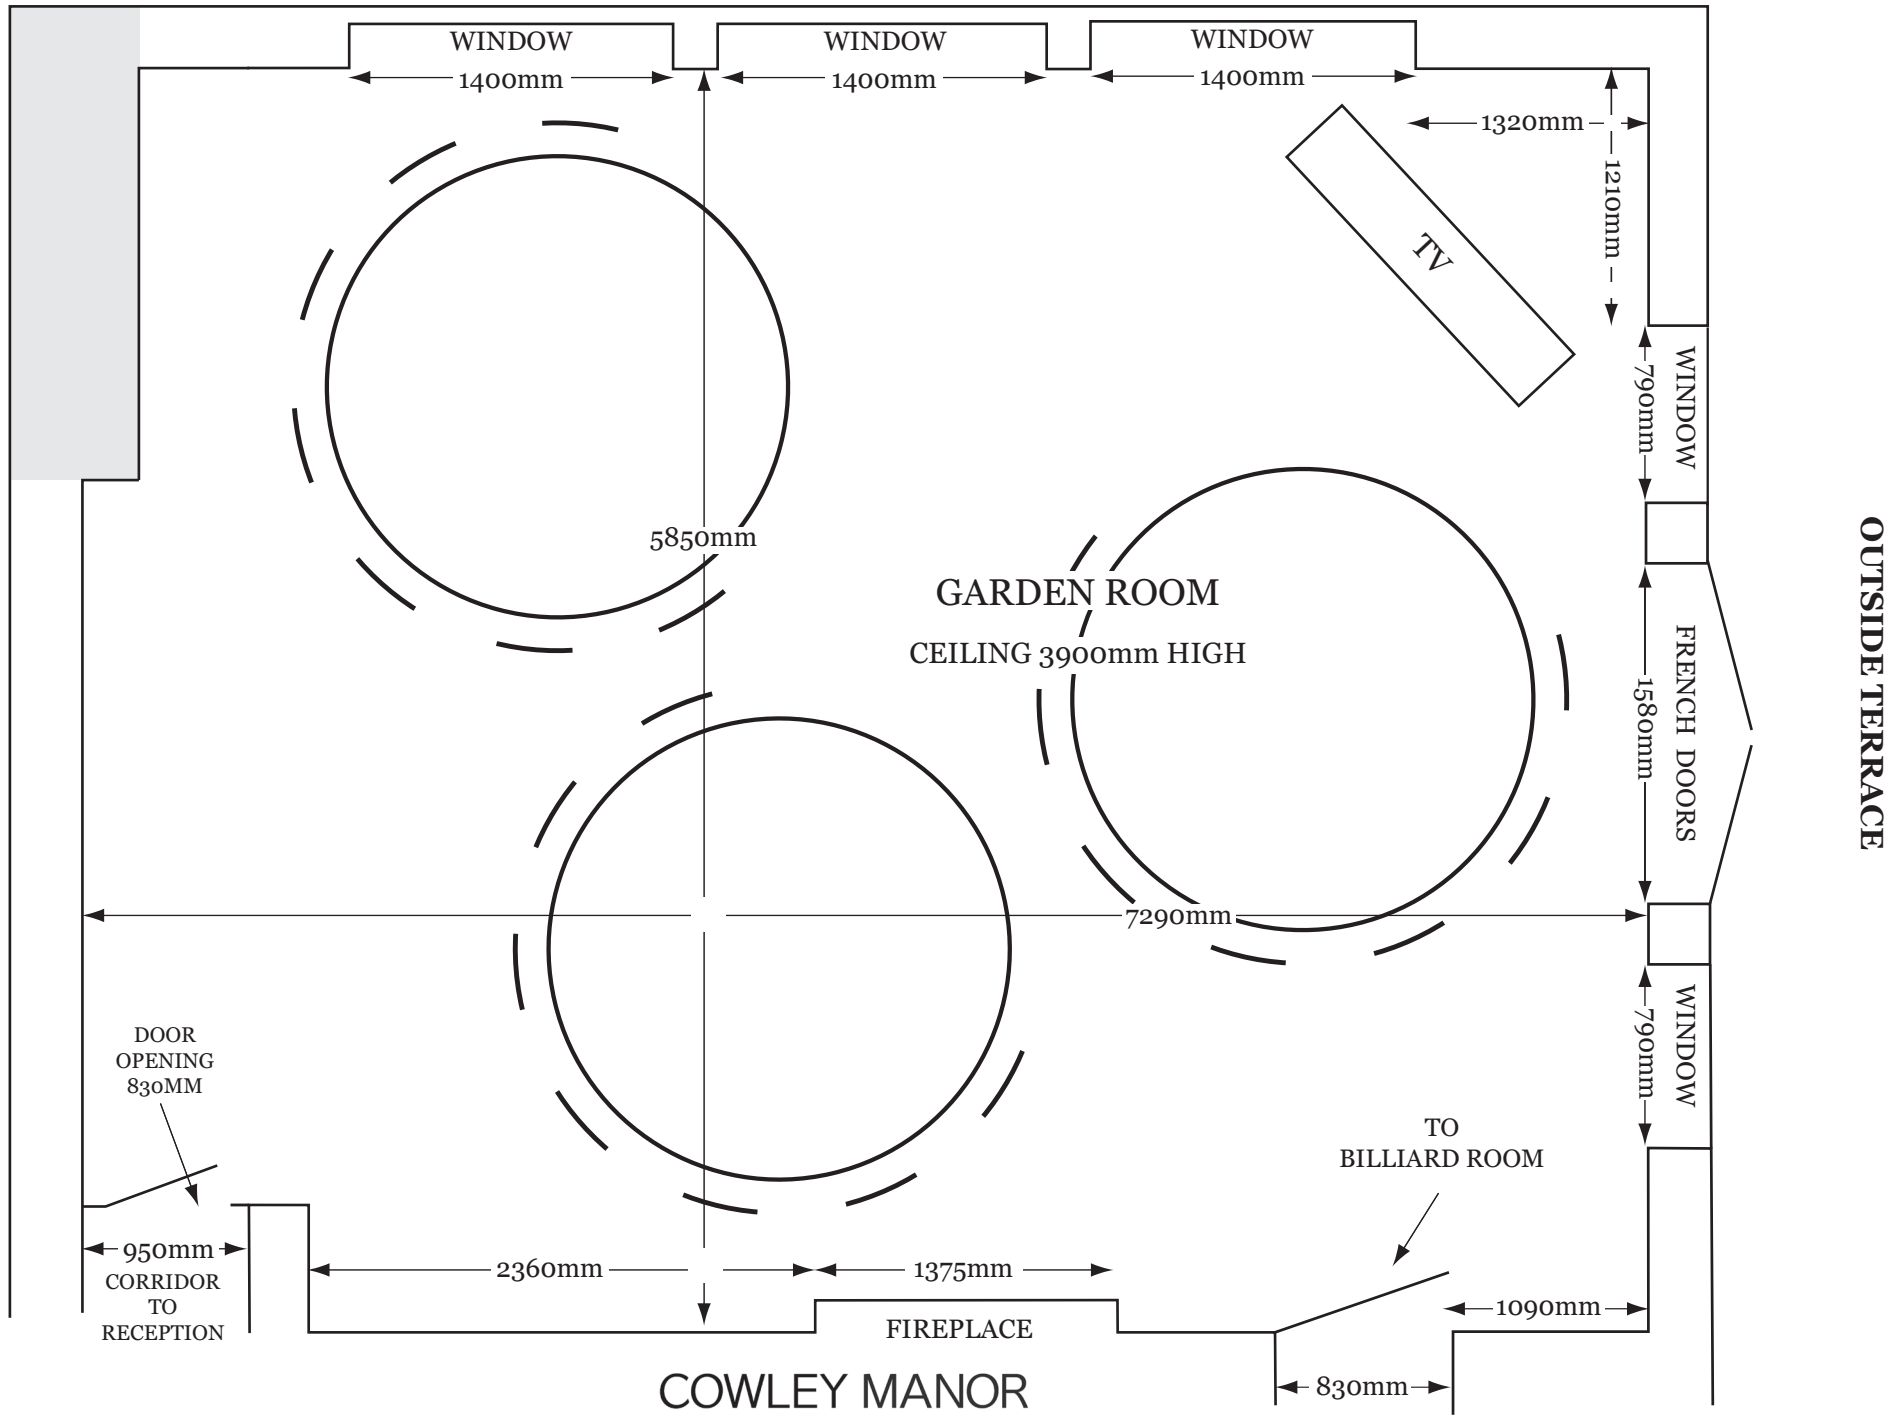

COWLEY MANOR

**BANQUET
6 X ROUNDS
DINING X 66**

**BANQUET
9 X ROUNDS
DINING X 90**

DOOR

430mm

DOOR

DOOR

DOOR

X 2

7980mm

X 1

600mm

2200mm

TO RESTAURANT

X 1

BAR

2200mm

TO RECEPTION

**BANQUET
2 X ROUNDS**

BOARDROOM 1
DINING X 14

FRENCH WINDOWS

OUTSIDE TERRACE

FRENCH WINDOWS

**BANQUET
3 X ROUNDS**

ST. MARY'S CHURCH

**CABARET
3 X ROUNDS**

ST. MARY'S CHURCH

**BOARDROOM 1
DINING X 18**

ST. MARY'S CHURCH

**LONG TABLES
DINING X 50**

ST. MARY'S CHURCH