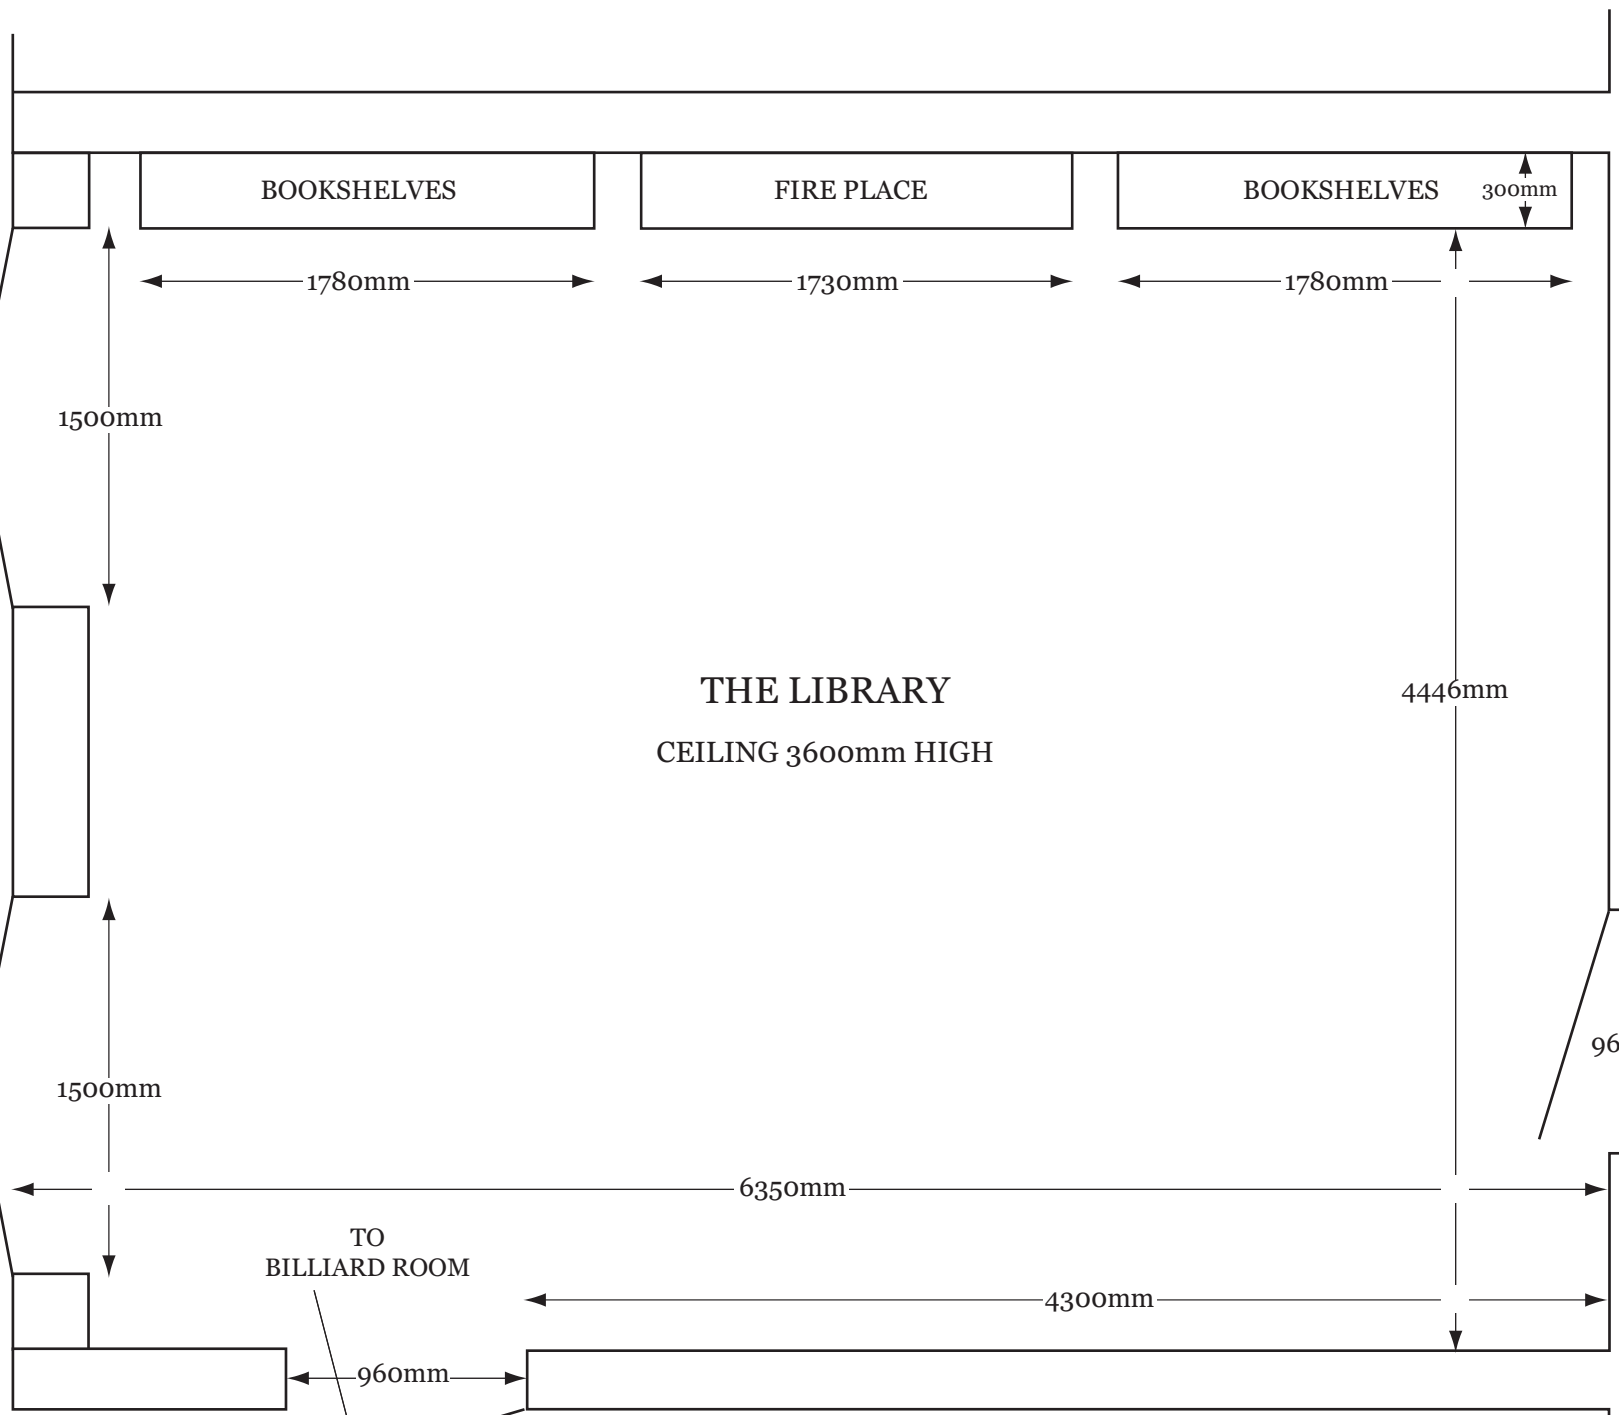

ST. MARY'S CHURCH

OUTSIDE TERRACE

FRENCH WINDOWS

FRENCH WINDOWS

THE LIBRARY
CEILING 3600mm HIGH

RECEPTION AREA

TO
BILLIARD ROOM

BILLIARD ROOM

COWLEY MANOR

**BANQUET
6 X ROUNDS
DINING X 66**

**BANQUET
9 X ROUNDS
DINING X 90**

DOOR

430mm

DOOR

DOOR

DOOR

X 2

7980mm

X 1

600mm

2200mm

TO RESTAURANT

X 1

BAR

ST. MARY'S CHURCH

**CABARET
3 X ROUNDS**

ST. MARY'S CHURCH

**BOARDROOM 1
DINING X 18**

ST. MARY'S CHURCH

**LONG TABLES
DINING X 50**

ST. MARY'S CHURCH