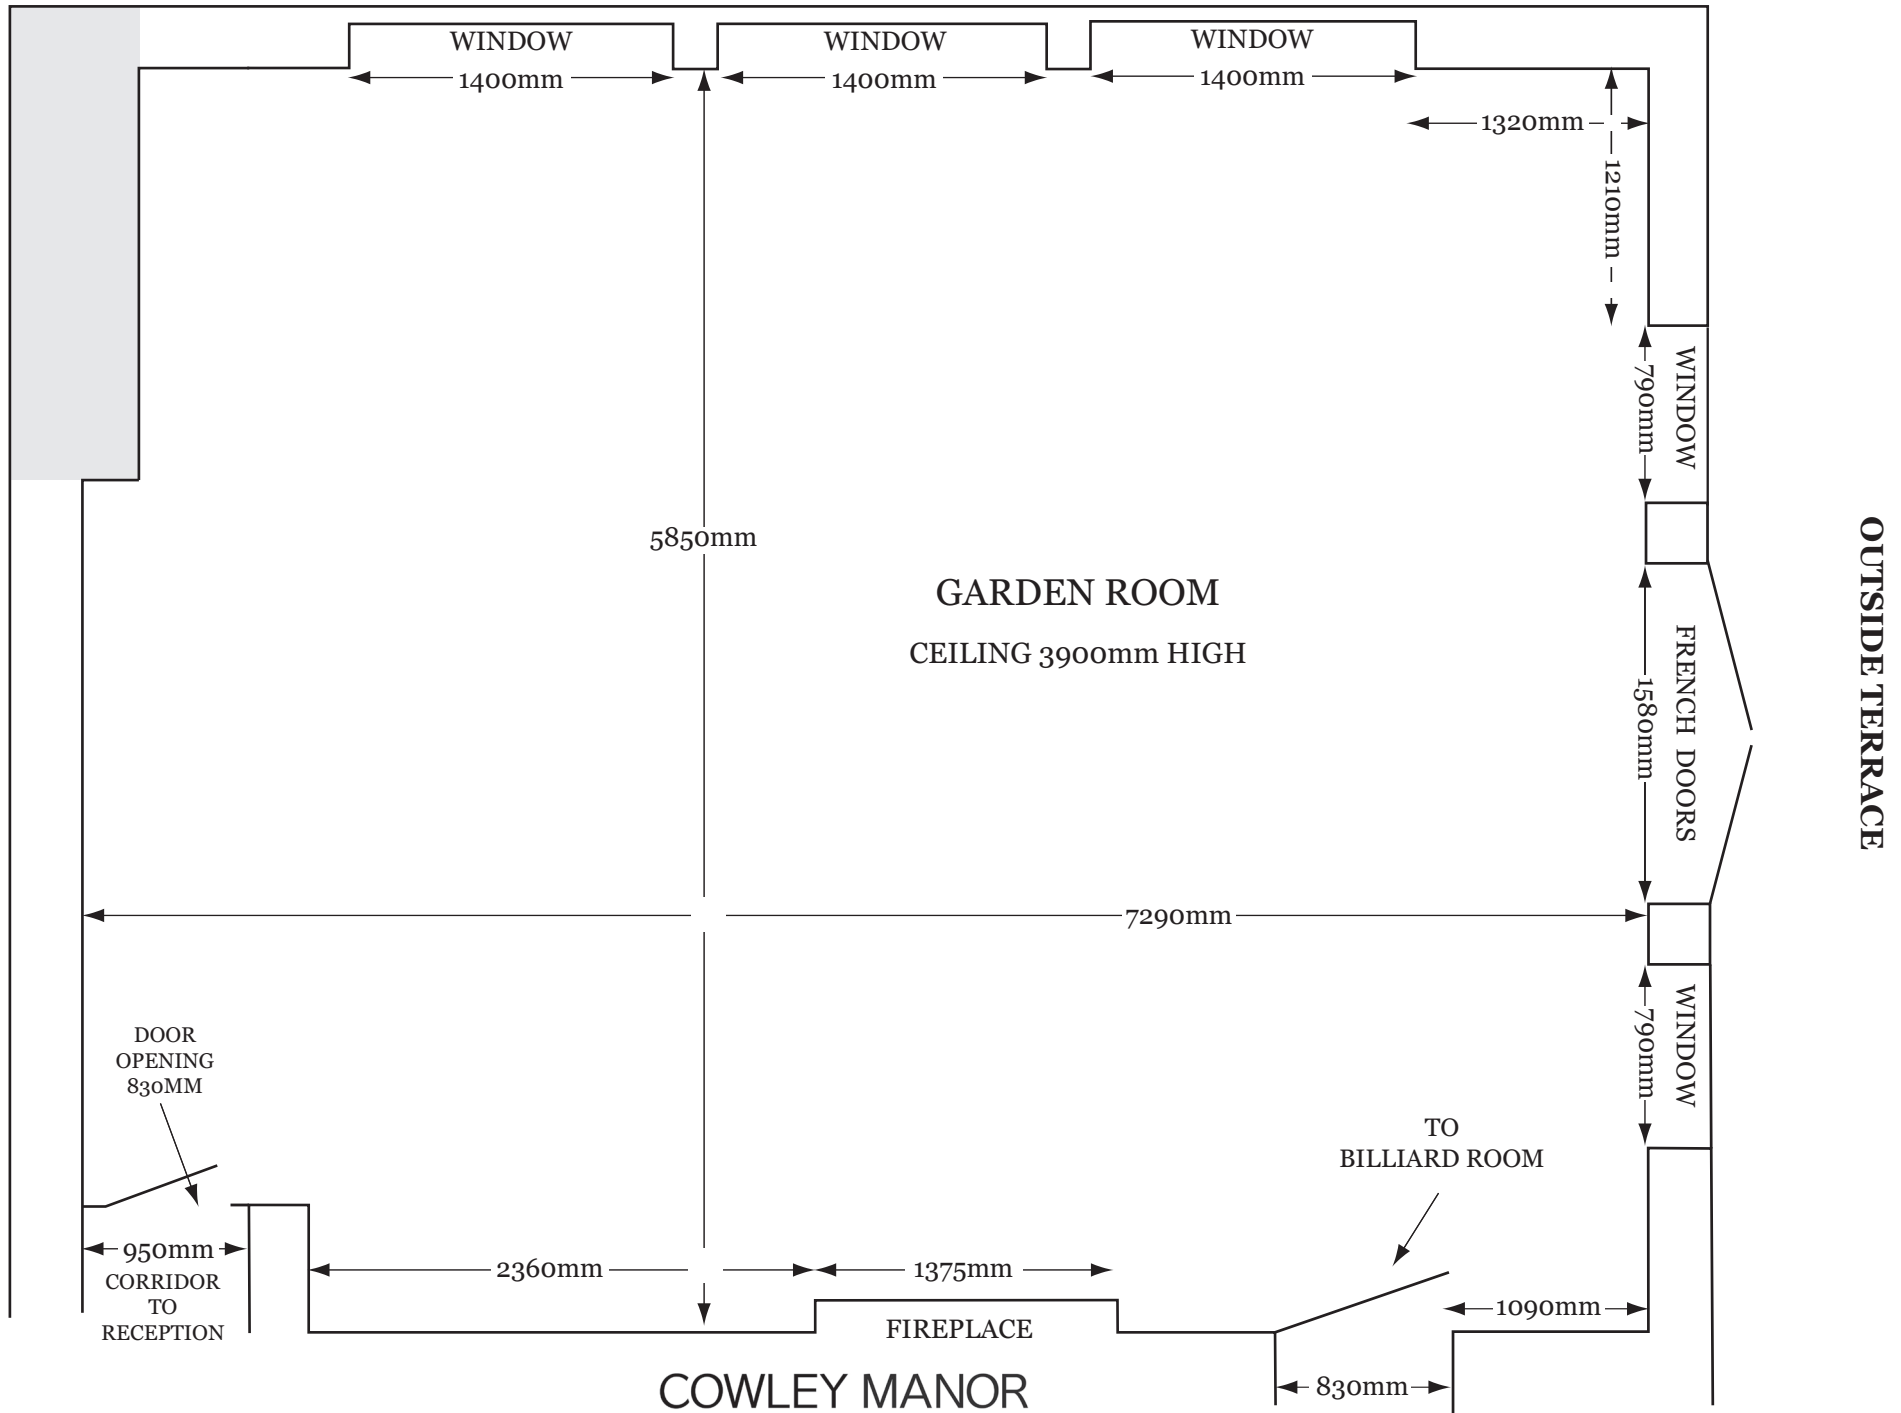

ST. MARY'S CHURCH

OUTSIDE TERRACE

FRENCH WINDOWS

FRENCH WINDOWS

THE LIBRARY
CEILING 3600mm HIGH

RECEPTION AREA

TO
BILLIARD ROOM

BILLIARD ROOM

COWLEY MANOR

**BANQUET
6 X ROUNDS
DINING X 66**

**BANQUET
9 X ROUNDS
DINING X 90**

DOOR

430mm

DOOR

DOOR

DOOR

X 2

9700mm

590mm

X 3

1900mm

FIREPLACE

370mm

THE LOUNGE

ST. MARY'S CHURCH

**CABARET
3 X ROUNDS**

ST. MARY'S CHURCH

**BOARDROOM 1
DINING X 18**

ST. MARY'S CHURCH

**LONG TABLES
DINING X 50**

ST. MARY'S CHURCH