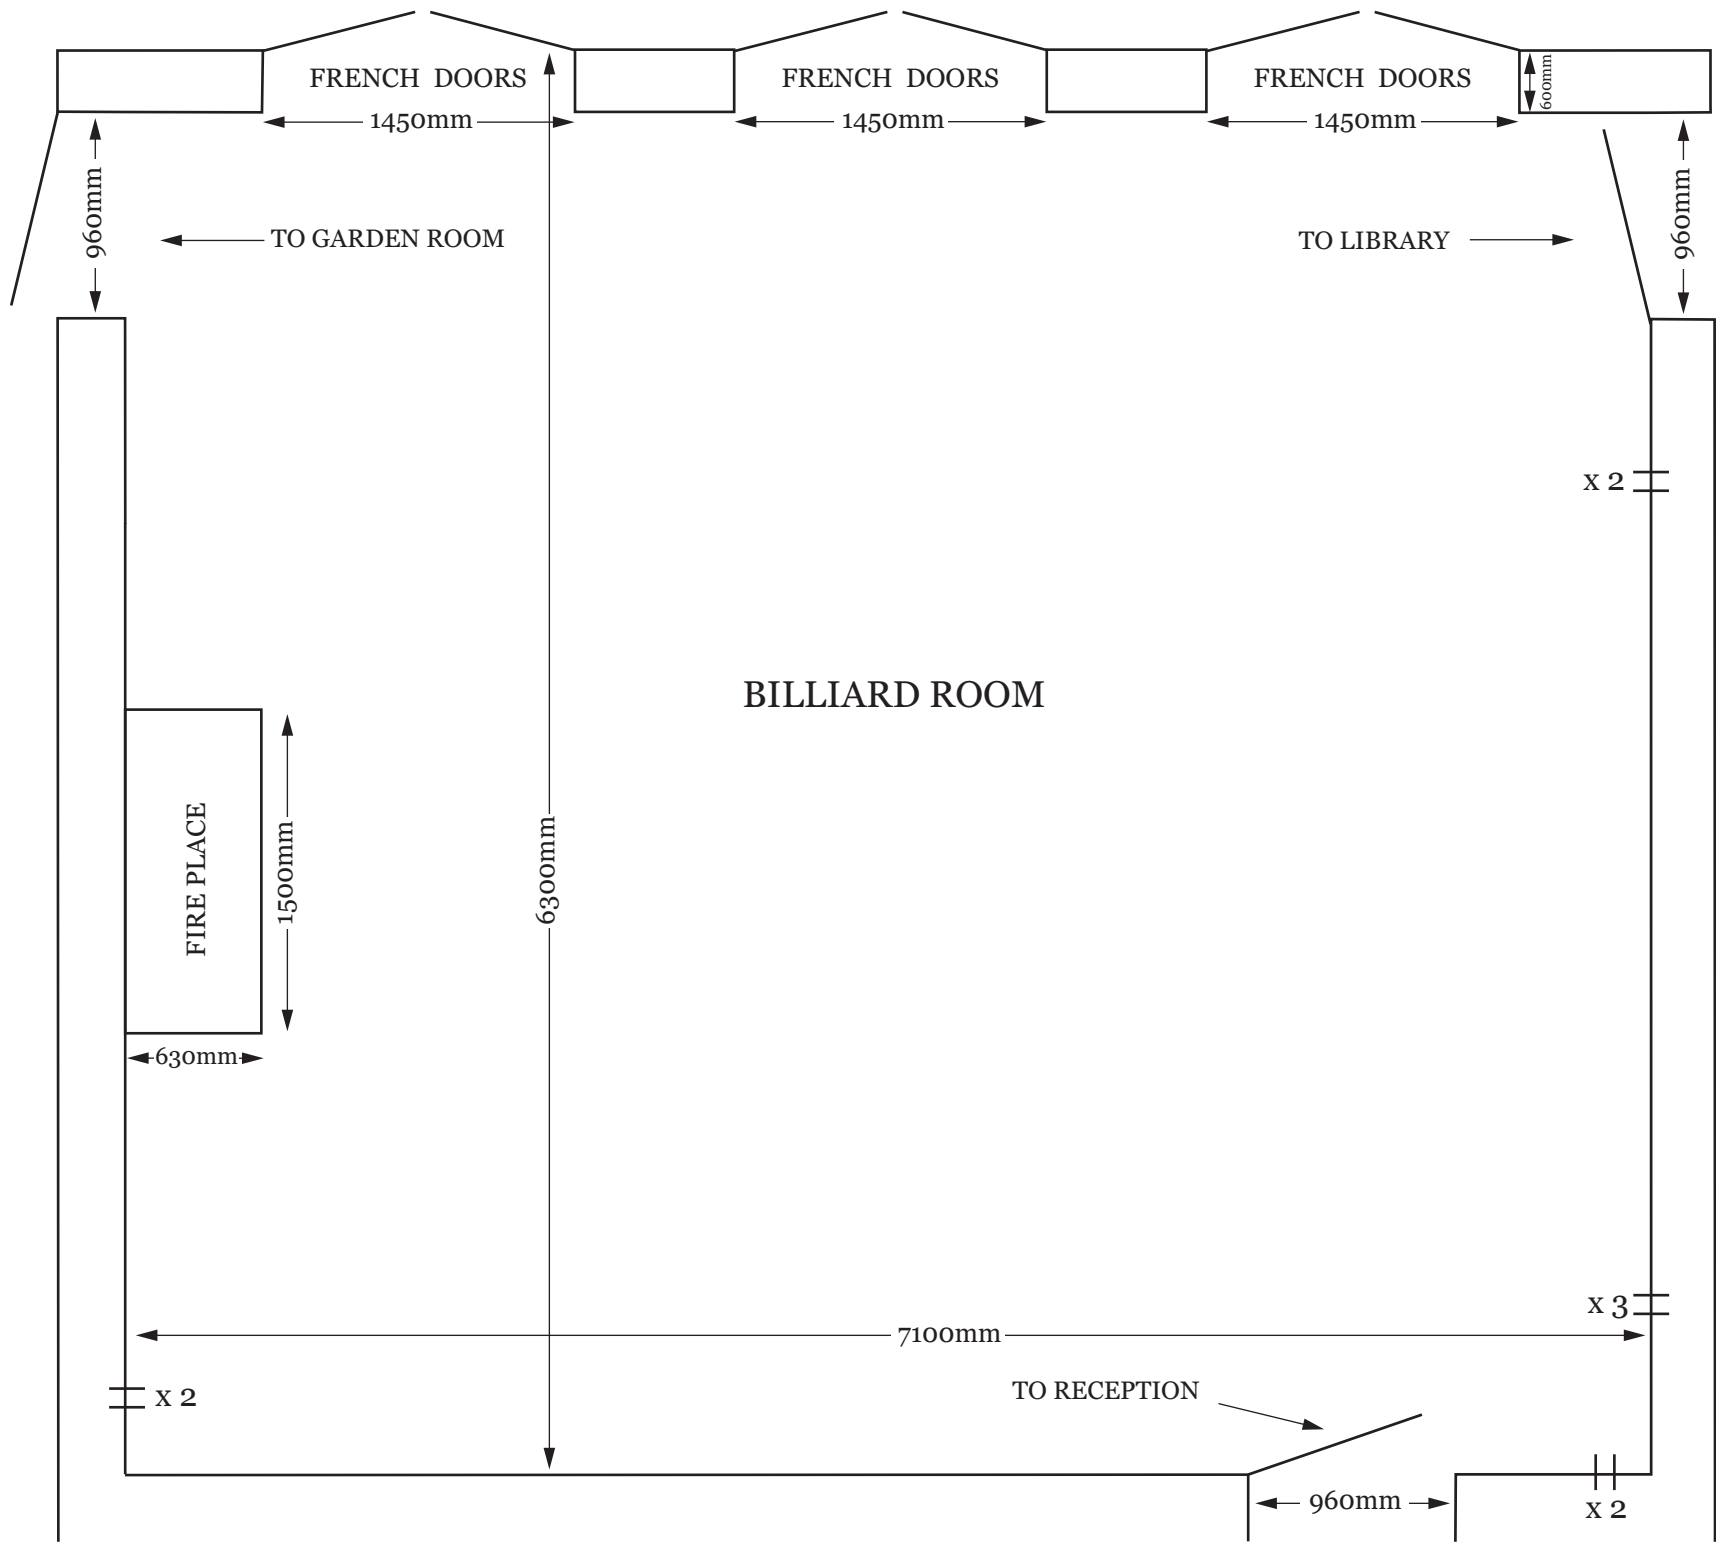

COWLEY MANOR

**BANQUET
6 X ROUNDS
DINING X 66**

**BANQUET
9 X ROUNDS
DINING X 90**

DOOR

430mm

DOOR

DOOR

DOOR

X 2

9700mm

590mm

X 3

1900mm

FIREPLACE

370mm

THE LOUNGE

X 2

7980mm

X 1

600mm

2200mm

TO RESTAURANT

X 1

BAR

2200mm

TO RECEPTION

**BANQUET
2 X ROUNDS**

BOARDROOM 1
DINING X 14

FRENCH WINDOWS

OUTSIDE TERRACE

FRENCH WINDOWS

**BANQUET
3 X ROUNDS**