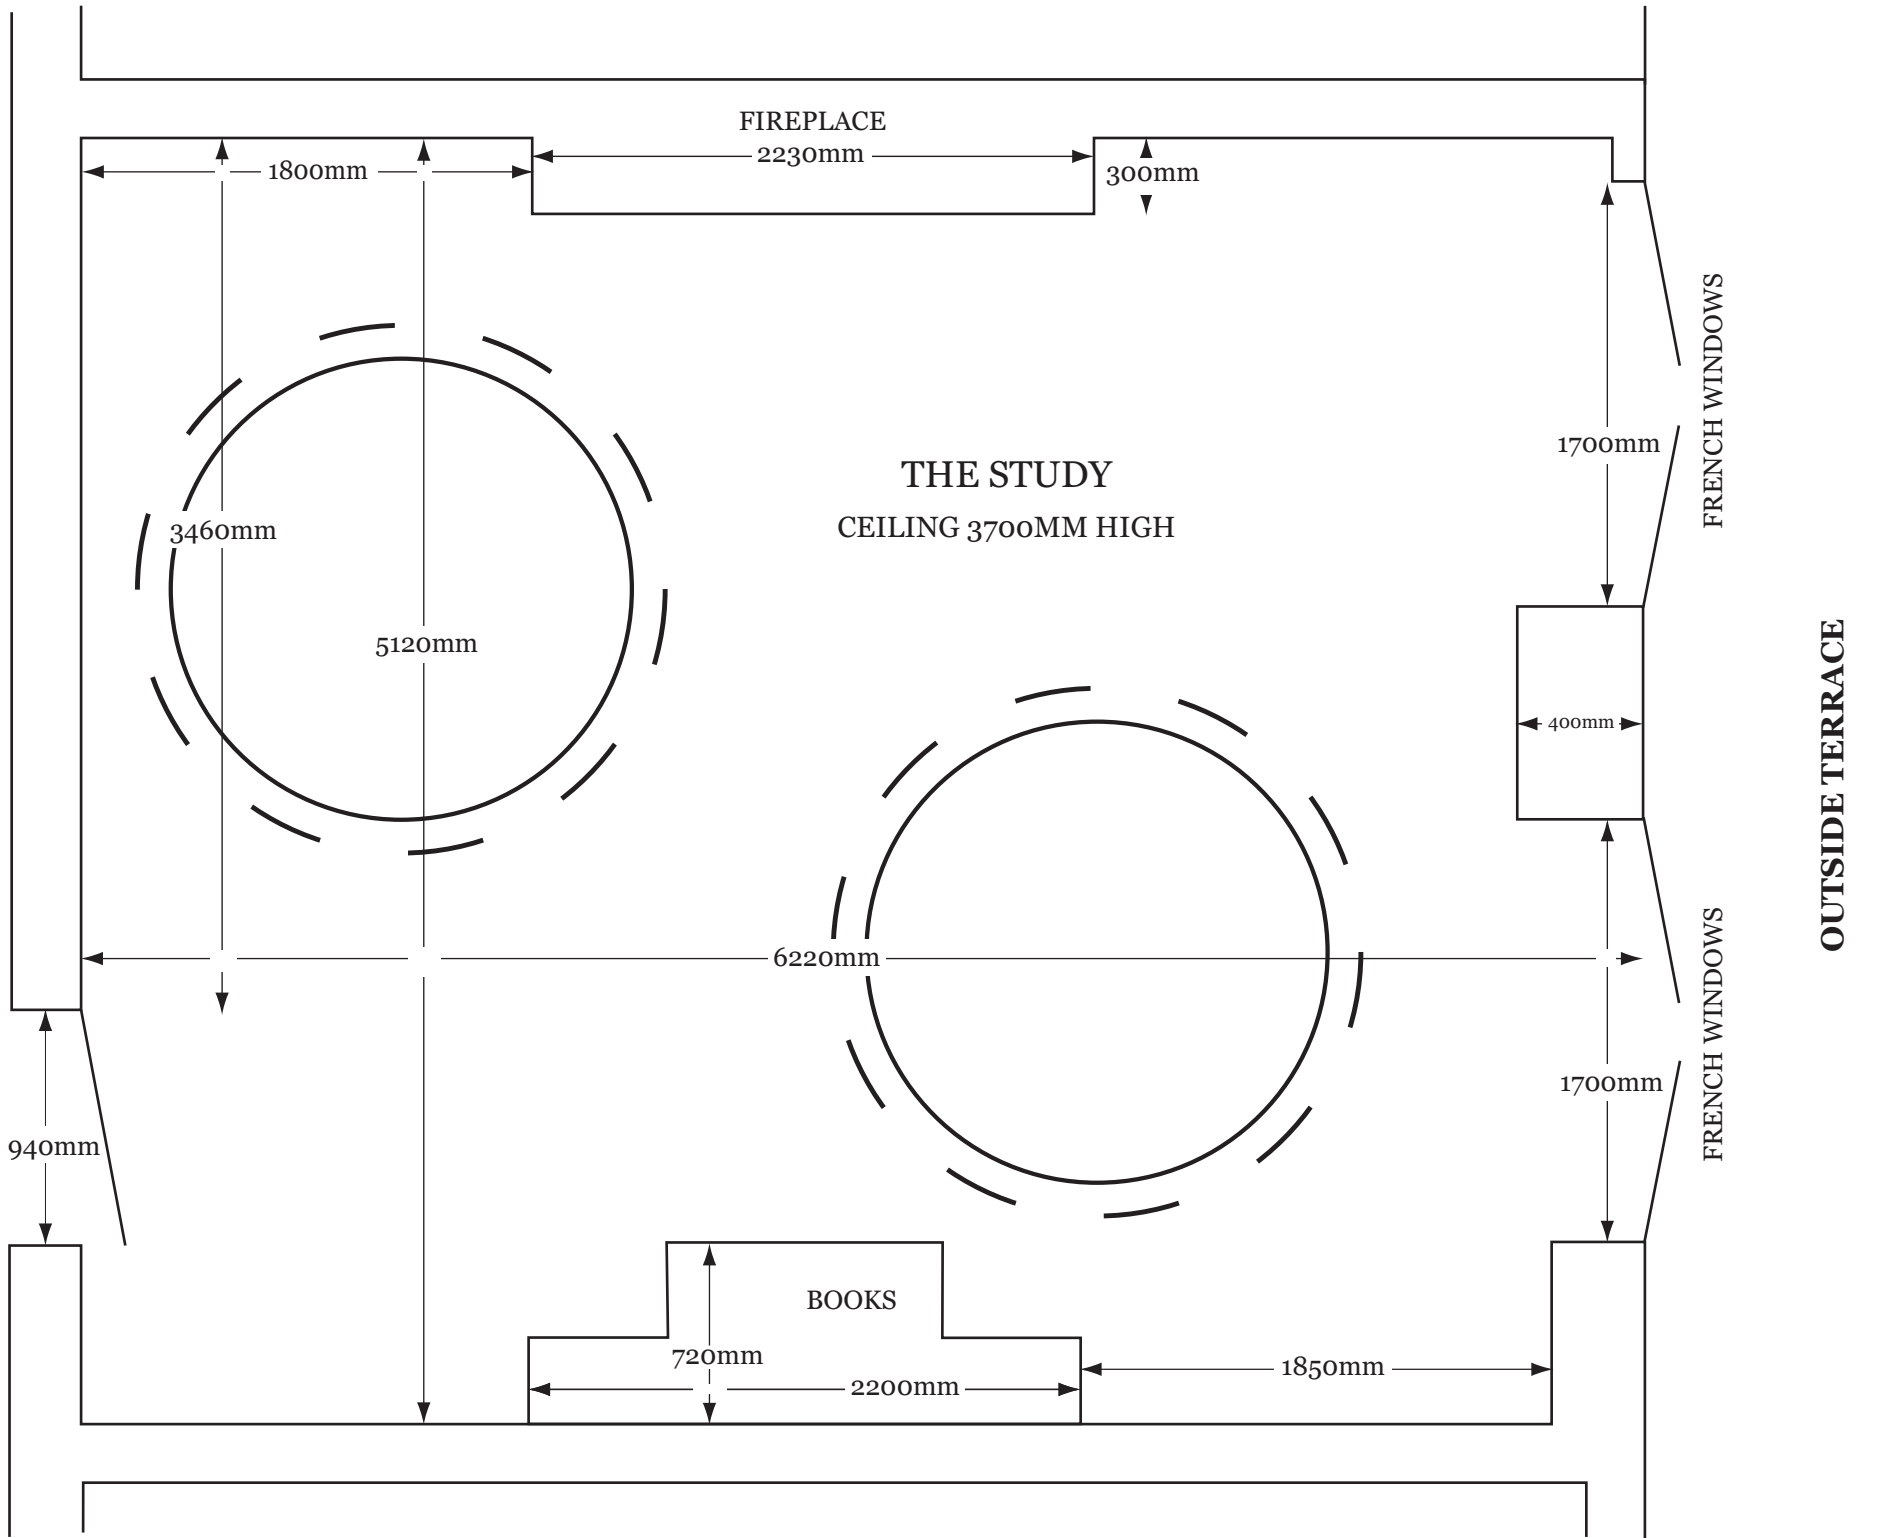

COWLEY MANOR

**BANQUET
6 X ROUNDS
DINING X 66**

**BANQUET
9 X ROUNDS
DINING X 90**

DOOR

430mm

DOOR

DOOR

DOOR

X 2

7980mm

X 1

600mm

2200mm

TO RESTAURANT

X 1

BAR

2200mm

TO RECEPTION

**BANQUET
2 X ROUNDS**

BOARDROOM 1
DINING X 14

FRENCH WINDOWS

OUTSIDE TERRACE

FRENCH WINDOWS

**BANQUET
3 X ROUNDS**

ST. MARY'S CHURCH

**CABARET
3 X ROUNDS**

ST. MARY'S CHURCH

**BOARDROOM 1
DINING X 18**

ST. MARY'S CHURCH

**LONG TABLES
DINING X 50**

ST. MARY'S CHURCH