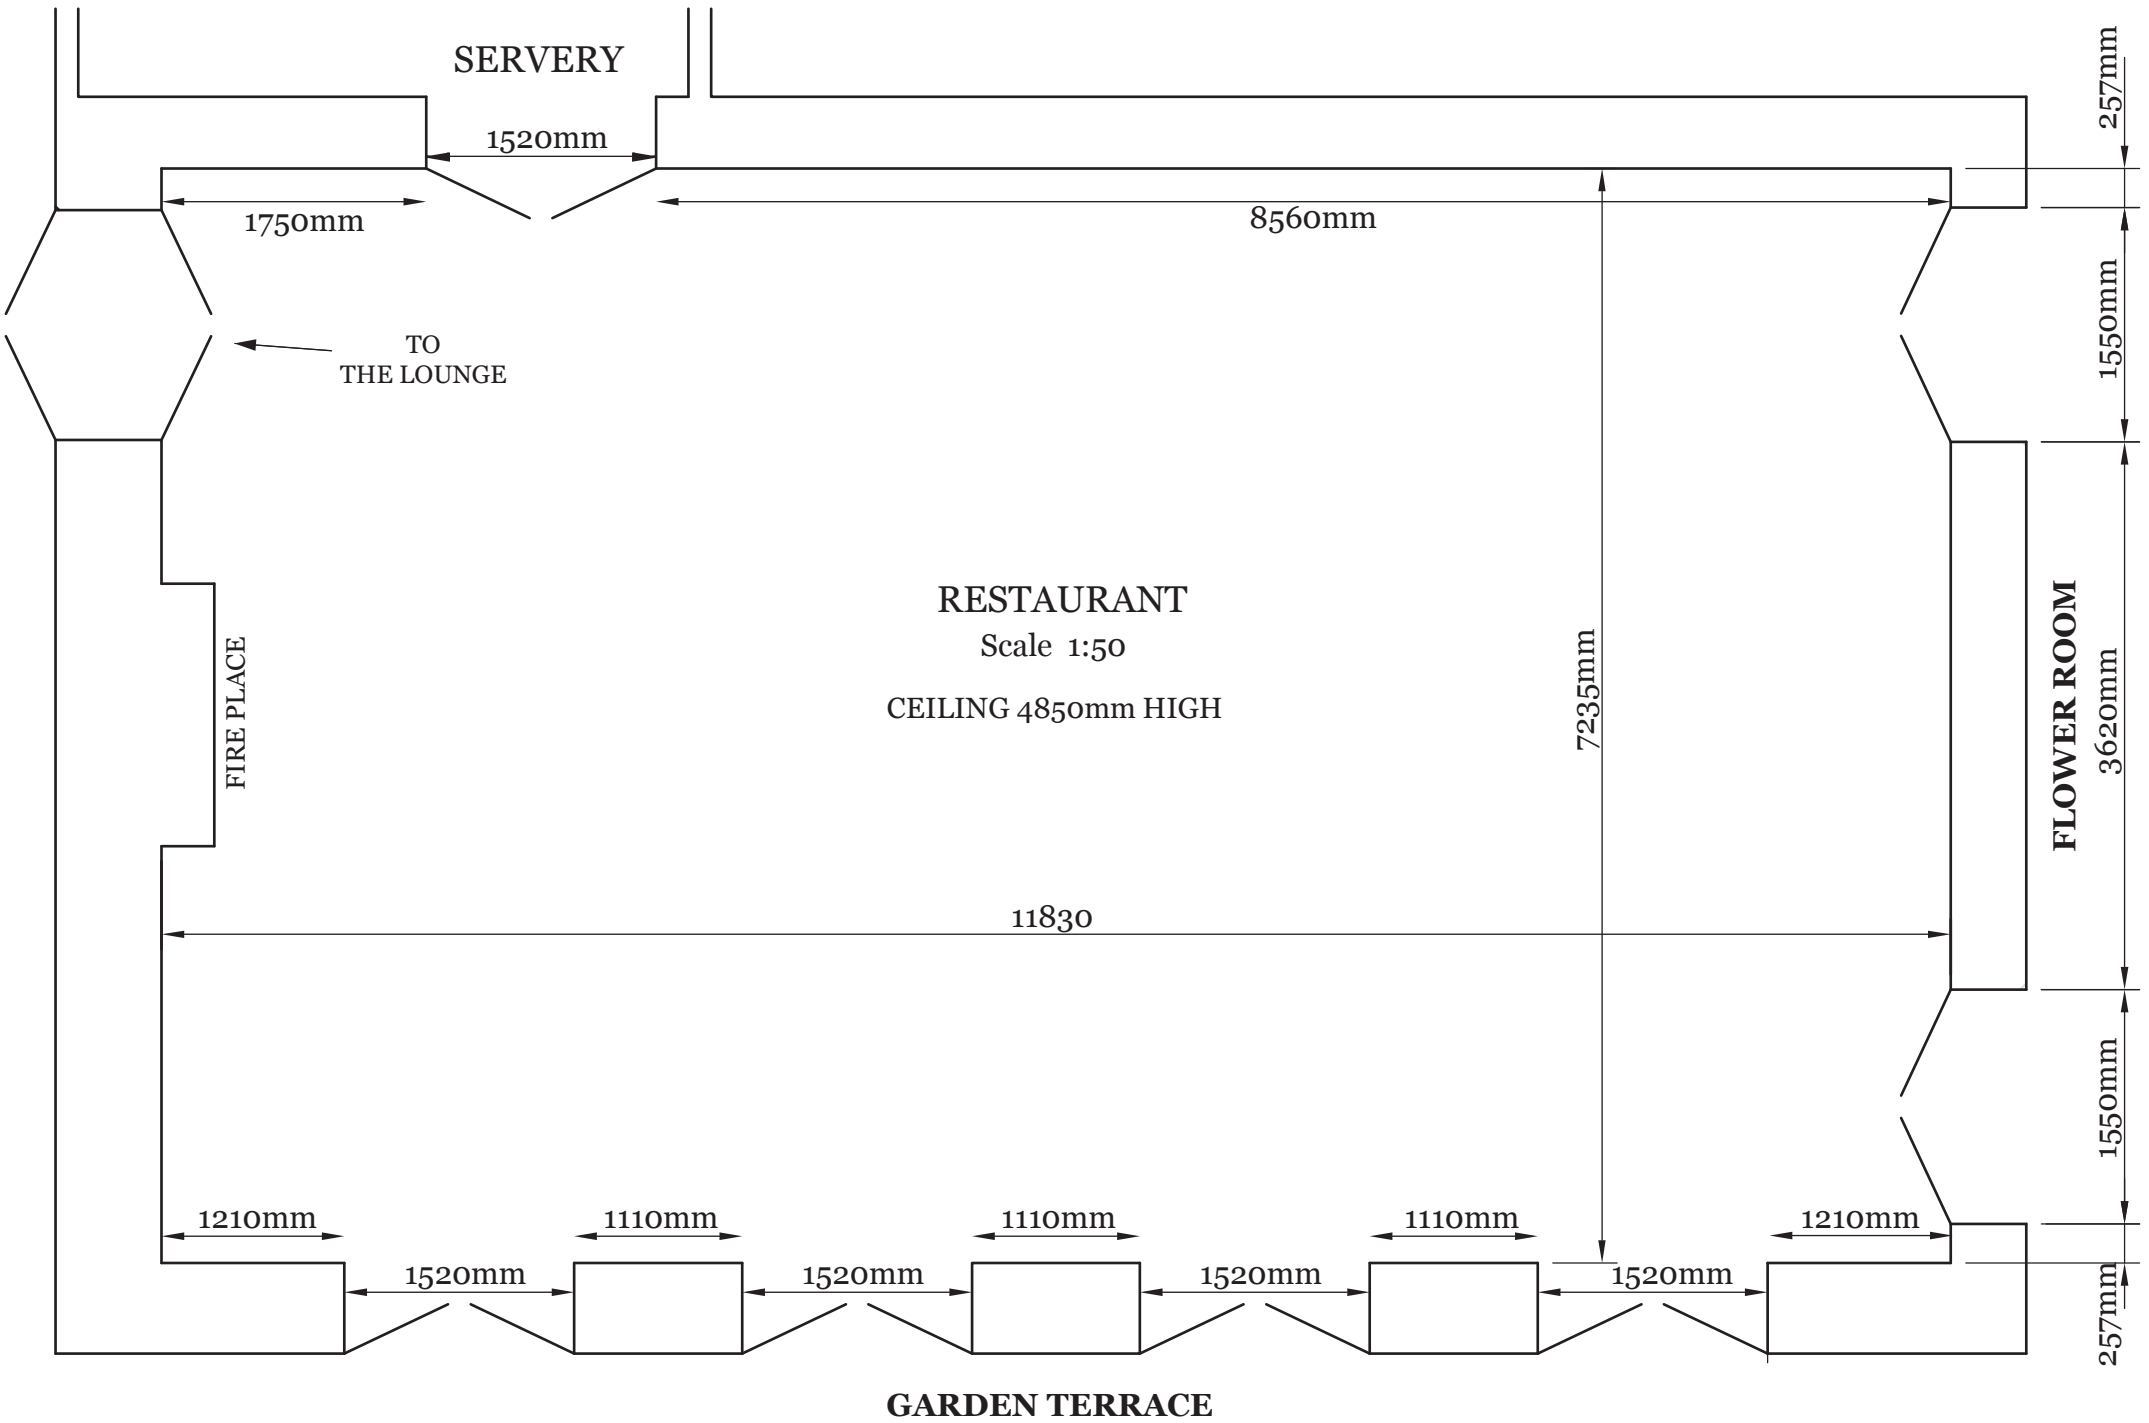

COWLEY MANOR

**BANQUET
6 X ROUNDS
DINING X 66**

**BANQUET
9 X ROUNDS
DINING X 90**

DOOR

430mm

DOOR

DOOR

DOOR

X 2

9700mm

590mm

X 3

1900mm

FIREPLACE

370mm

THE LOUNGE

X 2

7980mm

X 1

600mm

2200mm

TO RESTAURANT

X 1

BAR

ST. MARY'S CHURCH

**CABARET
3 X ROUNDS**

ST. MARY'S CHURCH

**BOARDROOM 1
DINING X 18**

ST. MARY'S CHURCH

**LONG TABLES
DINING X 50**

ST. MARY'S CHURCH