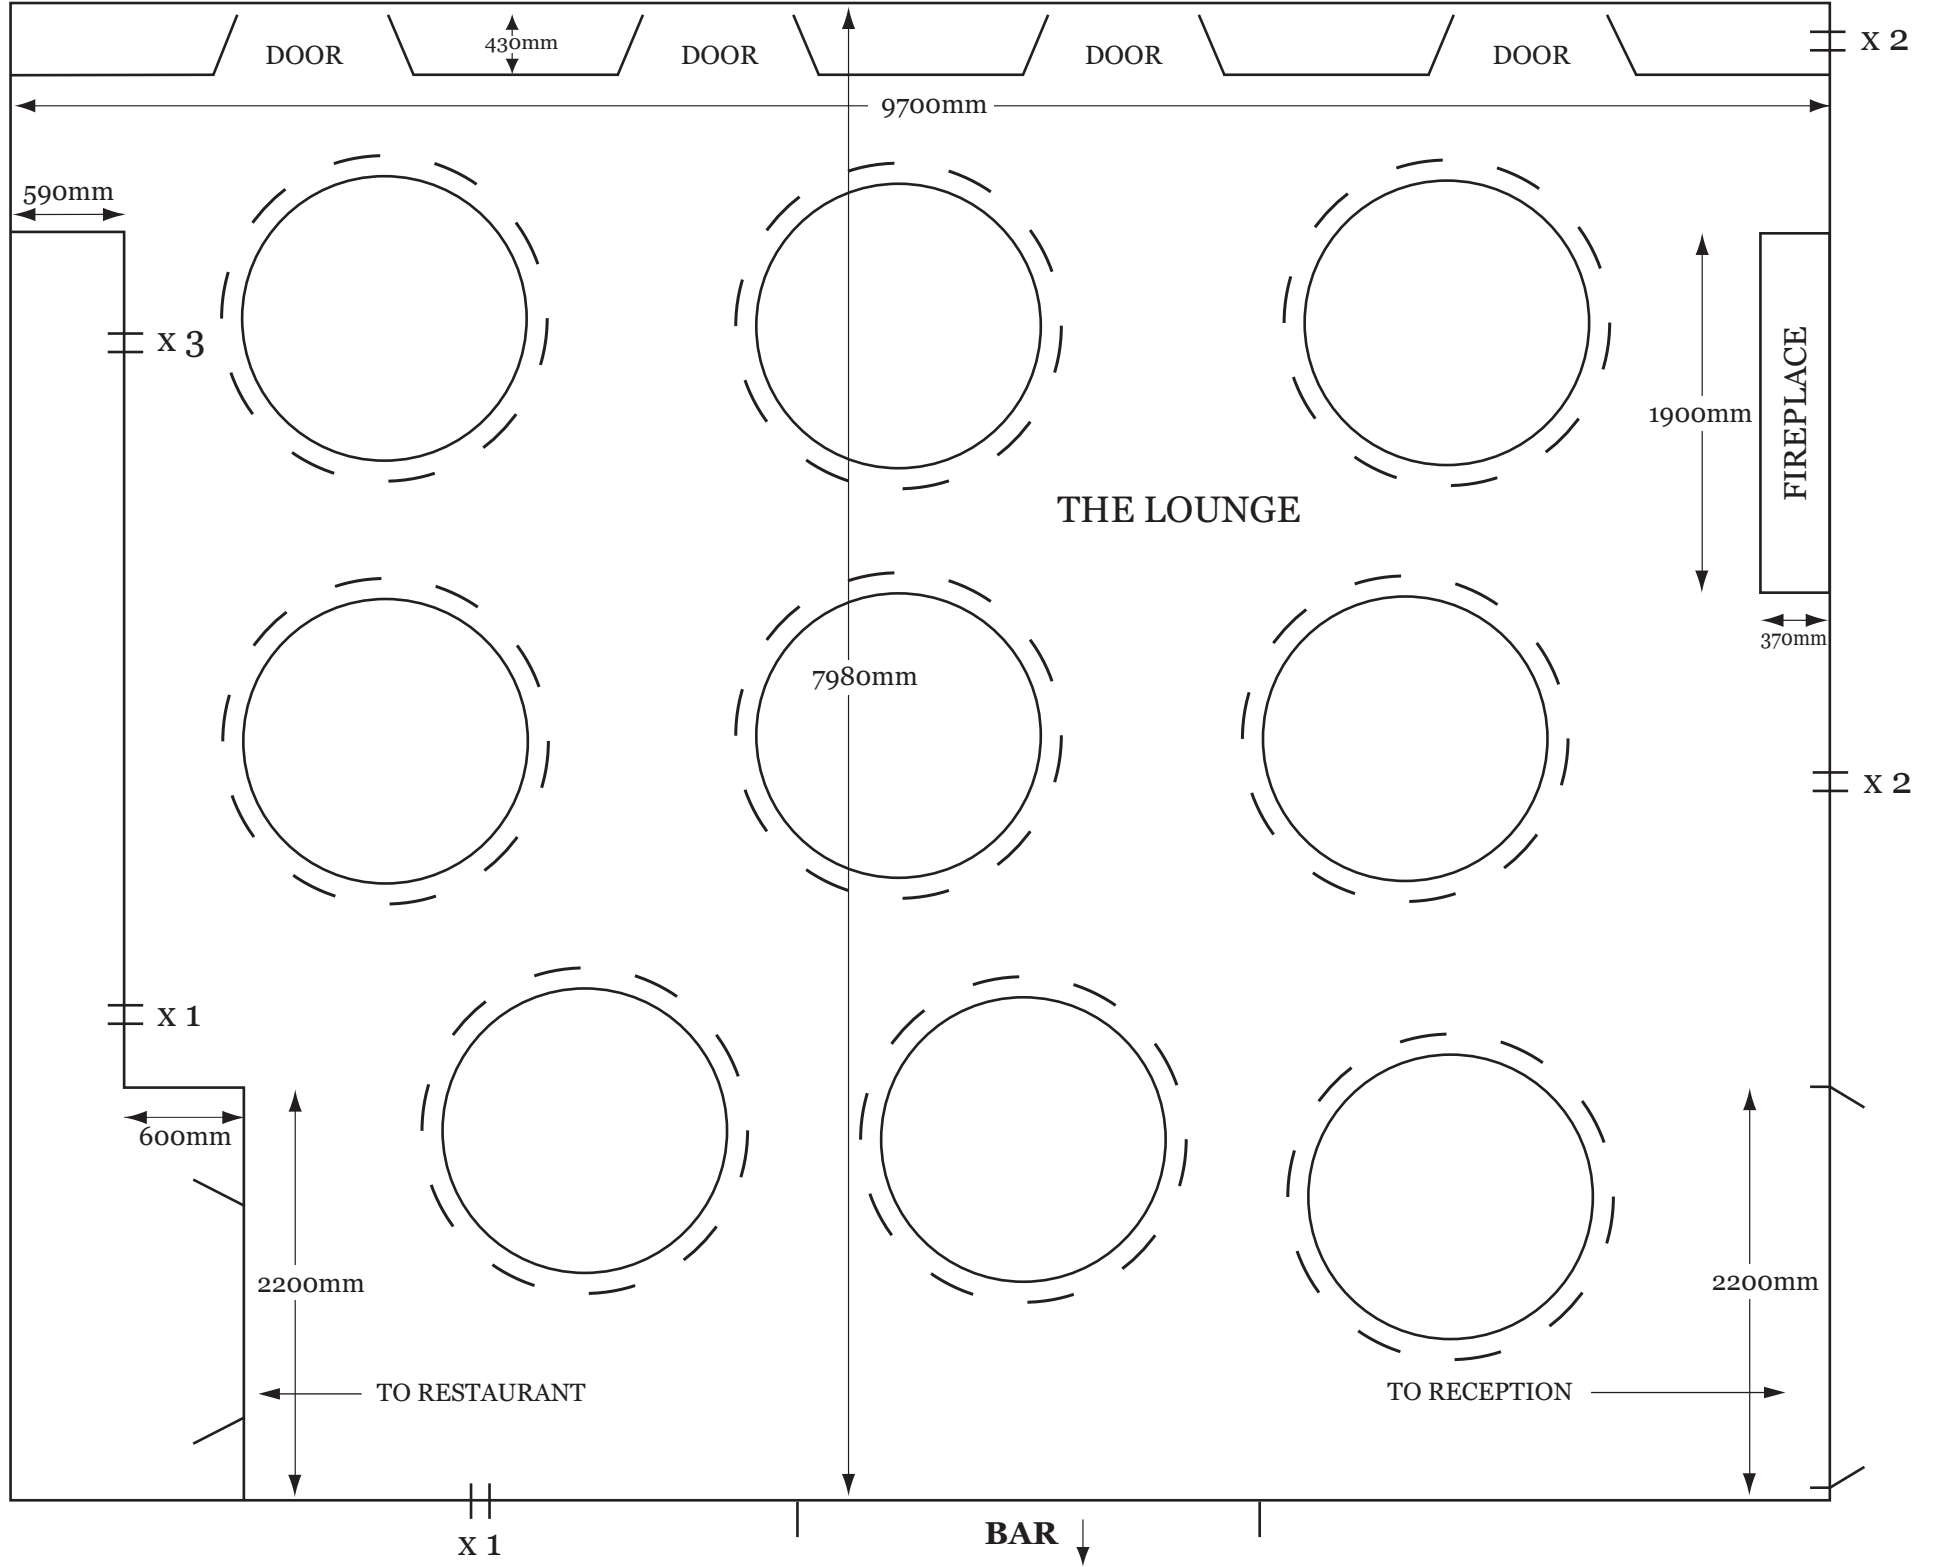

COWLEY MANOR

**BANQUET
6 X ROUNDS
DINING X 66**

**BANQUET
9 X ROUNDS
DINING X 90**

DOOR

430mm

DOOR

DOOR

DOOR

X 2

9700mm

590mm

X 3

1900mm

FIREPLACE

370mm

THE LOUNGE

X 2

7980mm

X 1

600mm

2200mm

TO RESTAURANT

X 1

BAR

2200mm

TO RECEPTION

**BANQUET
2 X ROUNDS**

BOARDROOM 1
DINING X 14

FRENCH WINDOWS

OUTSIDE TERRACE

FRENCH WINDOWS

**BANQUET
3 X ROUNDS**