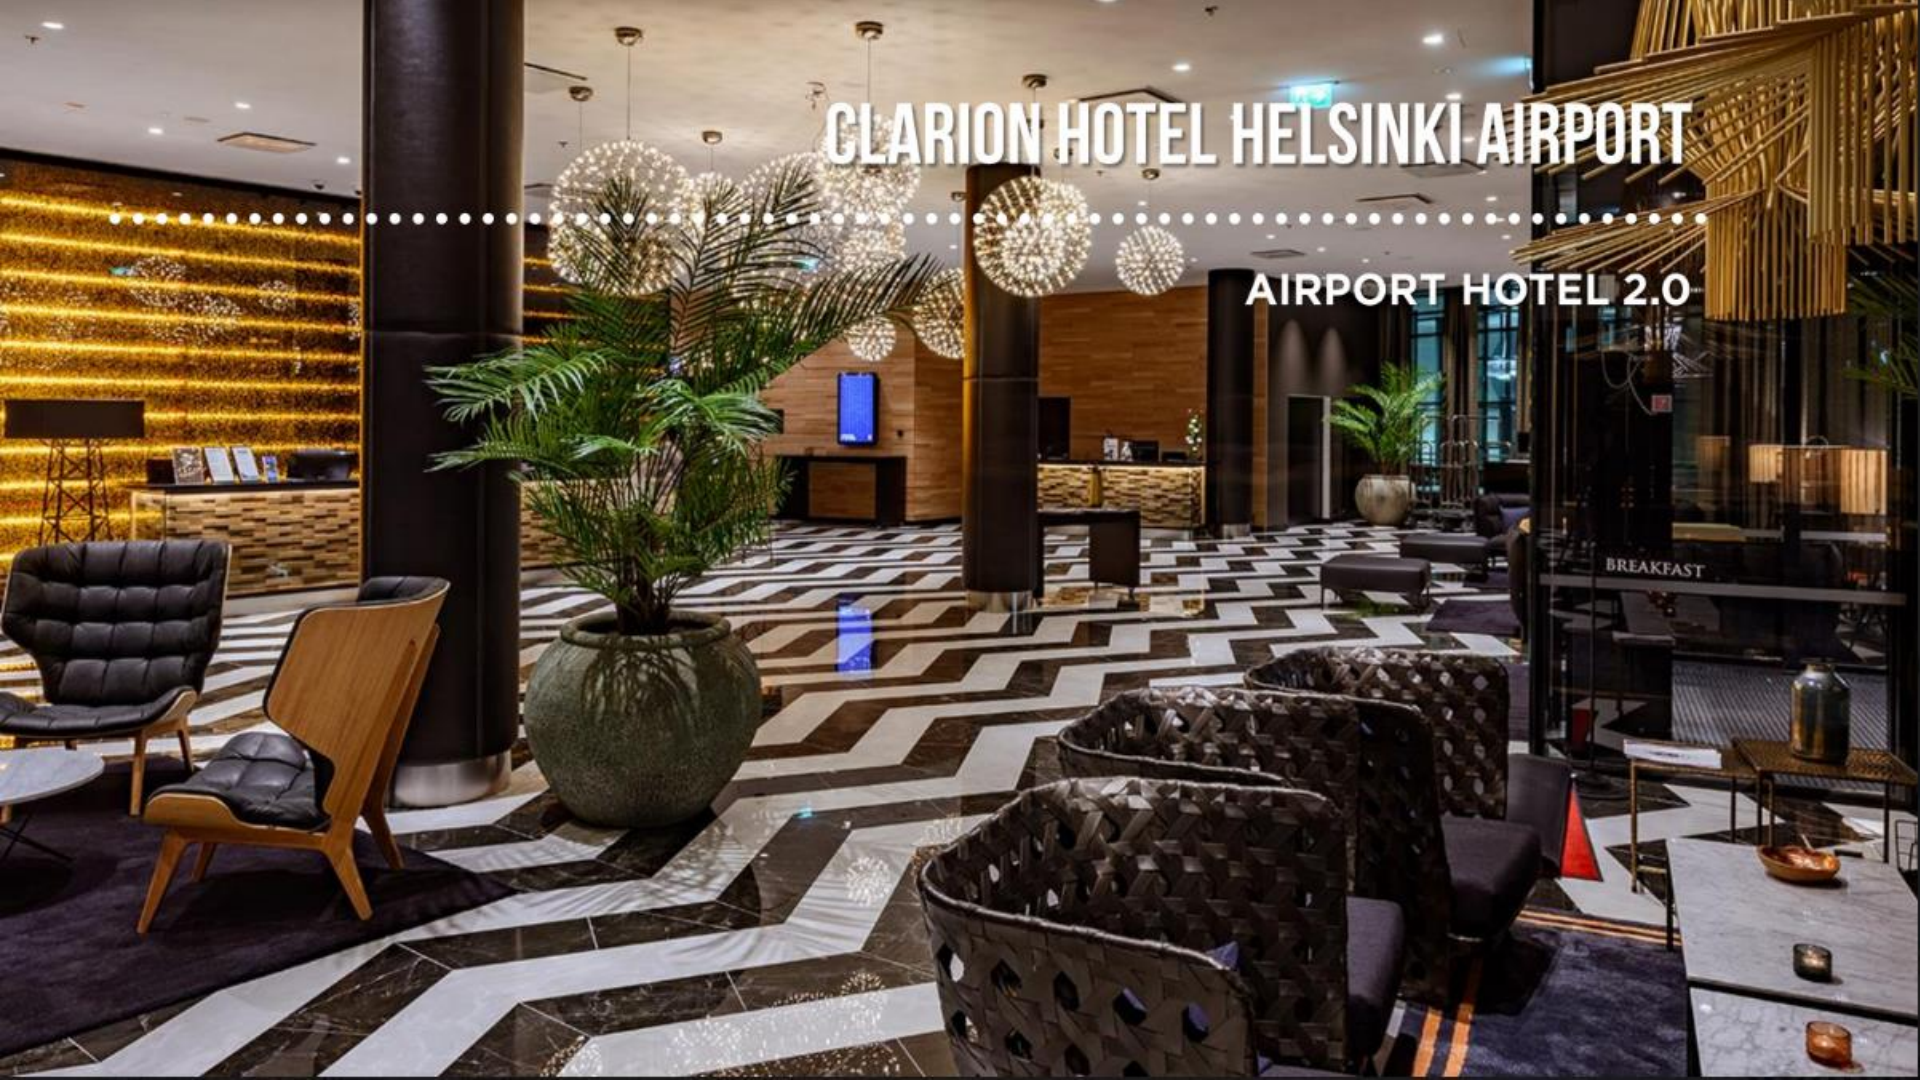

CLARION HOTEL HELSINKI AIRPORT

AIRPORT HOTEL 2.0