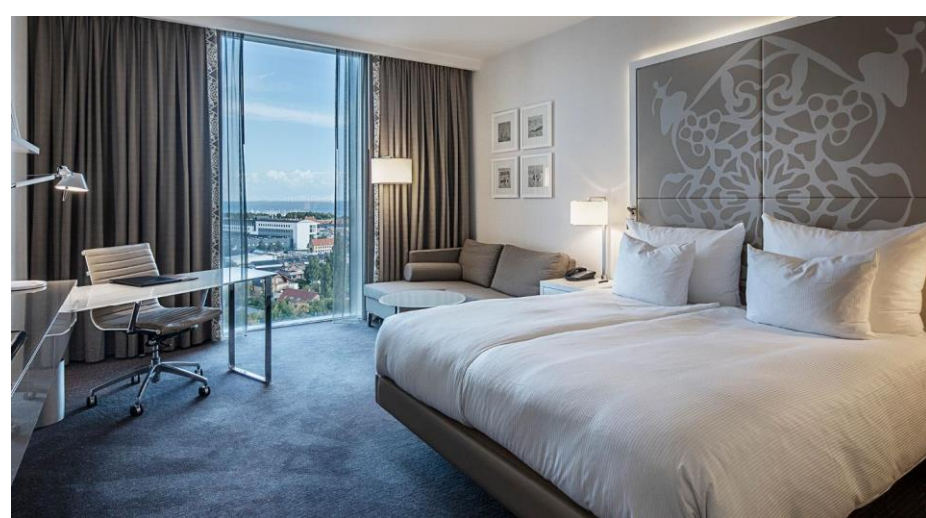

# COMFORT HOTEL VESTERBRO

For urban easy living!

**400 ROOMS**  
**PARKING**  
**6 MEETING ROOMS**  
**PLECTRUM RESTAURANT & BAR**  
**TERRACE**

The image shows a contemporary living space. On the left, a vibrant green modular sofa with several cushions is arranged in a semi-circle. To its right, a matching green ottoman sits on a large, light grey circular rug. The floor is decorated with a bold geometric pattern of white, grey, and green tiles. The text 'THE REBORN SKT. PETRI' is overlaid in white on the left side of the image.