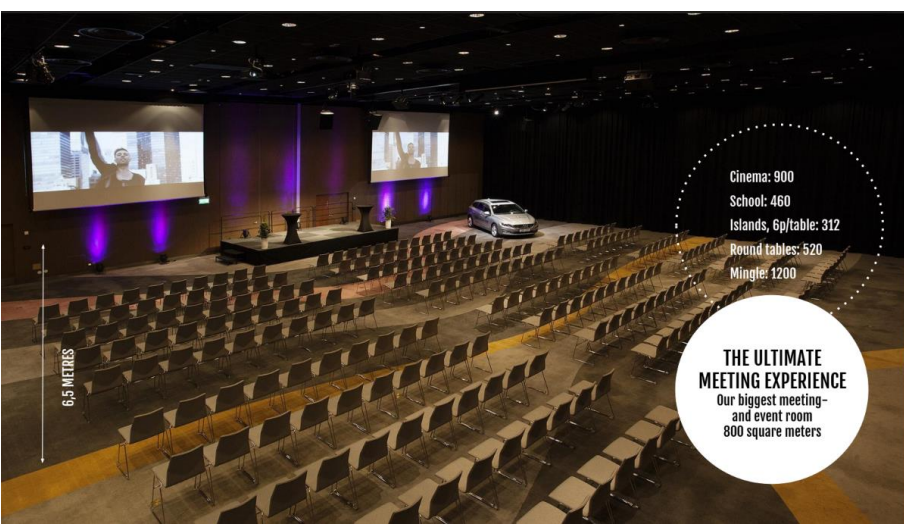

## 22 event- and conference rooms, including 4 suites on 25th floor

A photograph of a large event hall with a purple circular overlay on the left side. The hall is filled with round tables set for a dinner. In the background, a large screen displays the word 'GALAN' in a stylized font. The lighting is dim, with some spotlights on the stage area.

# CLARION HOTEL<sup>®</sup> ARLANDA AIRPORT

---

**THIS IS WHERE IT HAPPENS!**

CLARION HOTEL<sup>®</sup>

6.5 METRES

Cinema: 900  
School: 460  
Islands, 6p/table: 312  
Round tables: 520  
Mingle: 1200

**THE ULTIMATE MEETING EXPERIENCE**  
Our biggest meeting- and event room  
800 square meters