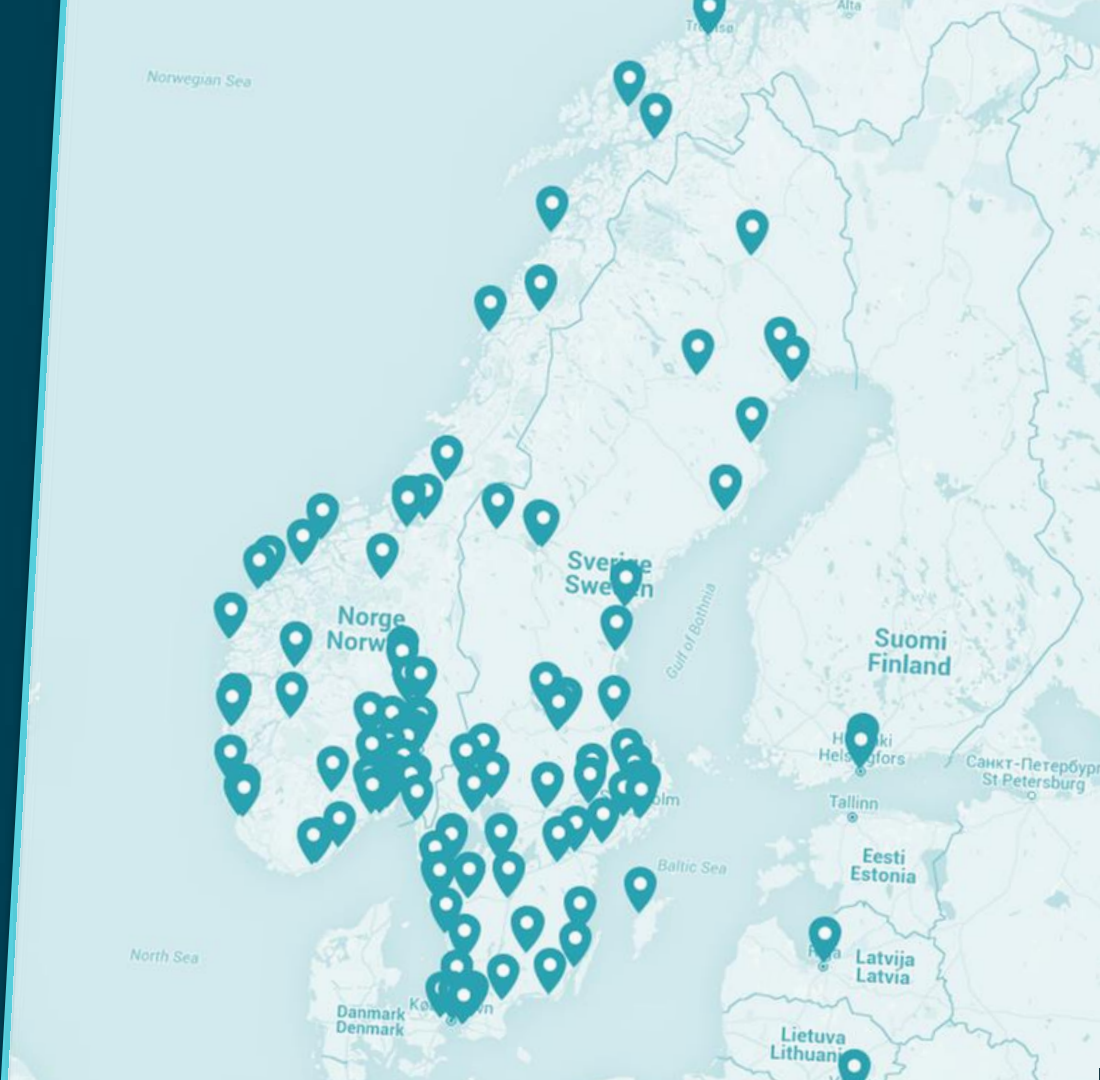

NORDIC CHOICE HOTELS™

200 hotels in more  
than 100 destinations

25 new hotel projects

We don't believe in a standard hotel, because there is no standard guest. Our guests have different needs and desires when they travel.