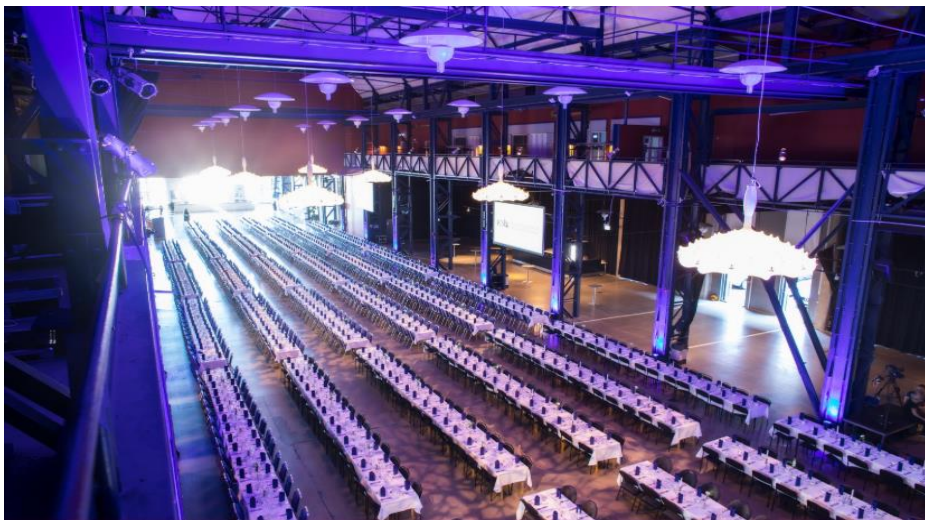

# GOTHENBURG

CLARION HOTEL POST

# Quality Hotel 11 & Eriksbergshallen

BY NORDIC CHOICE

WELCOME TO MALMØ