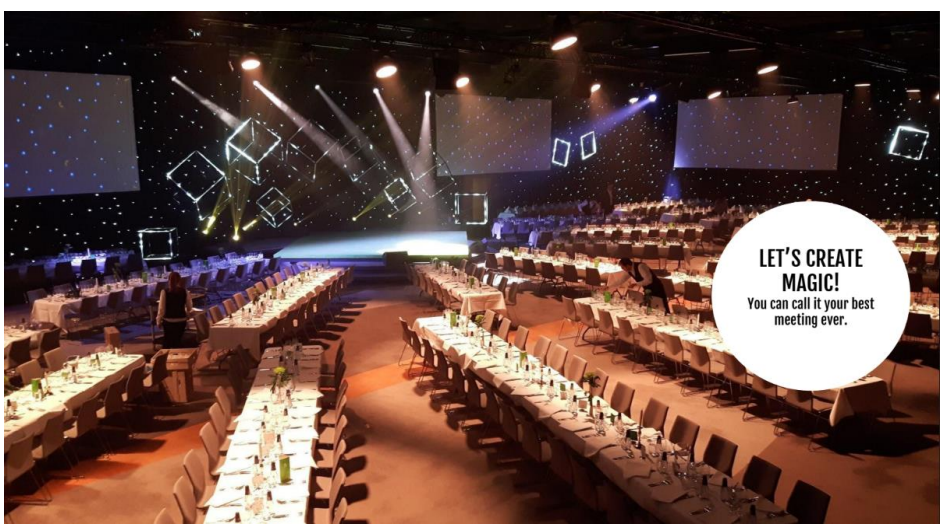

# CLARION HOTEL<sup>®</sup> ARLANDA AIRPORT

---

**THIS IS WHERE IT HAPPENS!**

CLARION HOTEL<sup>®</sup>

6.5 METRES

Cinema: 900  
School: 460  
Islands, 6p/table: 312  
Round tables: 520  
Mingle: 1200

**THE ULTIMATE MEETING EXPERIENCE**  
Our biggest meeting- and event room  
800 square meters