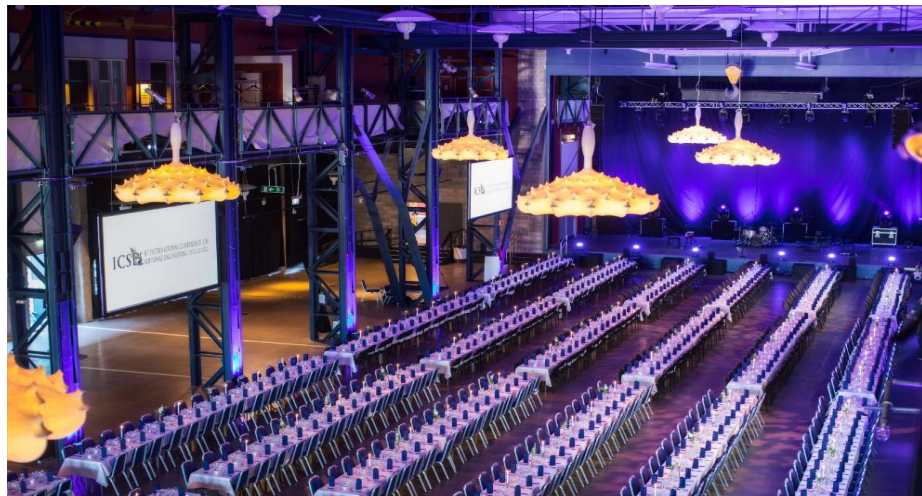

# GOTHENBURG

CLARION HOTEL POST

# Quality Hotel 11 & Eriksbergshallen

BY NORDIC CHOICE

WELCOME TO MALMØ