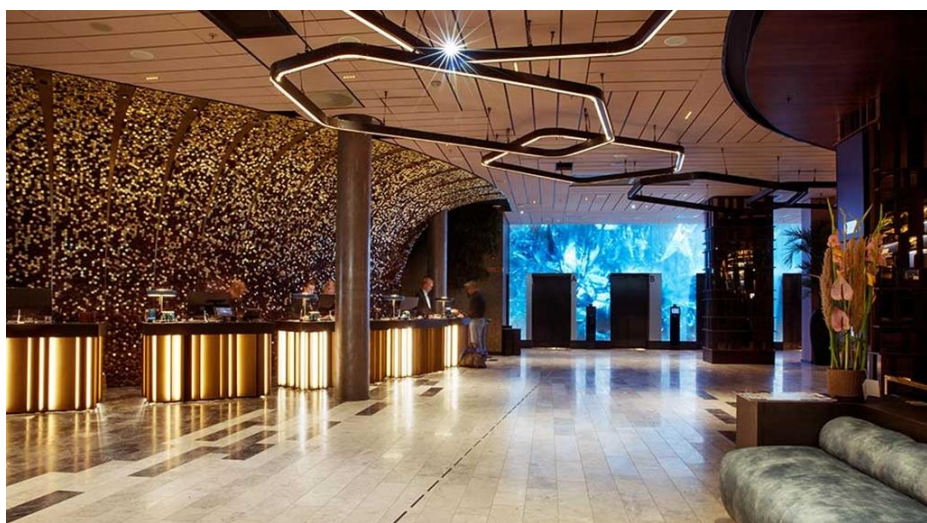

# CLARION HOTEL THE HUB

A LIVELY MEETING PLACE IN THE HEART OF OSLO