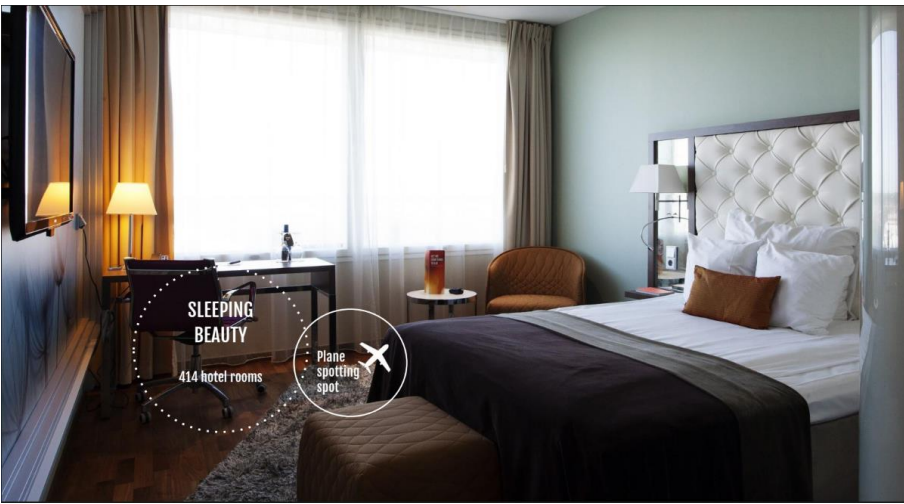

SLEEPING BEAUTY
414 hotel rooms

Plane spotting spot ✈️