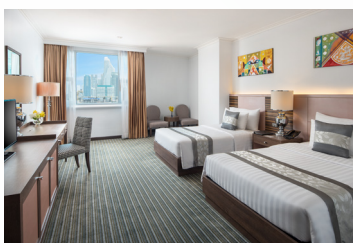

PREMIER ROOM