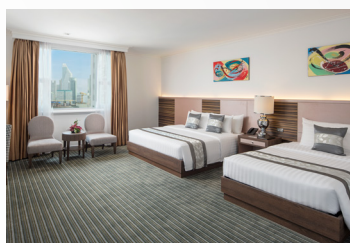

PREMIER FAMILY ROOM

A TOUCH OF ELEGANCE

Officially established in 2013, The Berkeley Hotel Pratunam is conveniently located in the heart of Bangkok, Pratunam area. As a most worthwhile place to visit, whether for relaxation or business, you will be truly satisfied with "A Touch of Elegance", the modern luxurious style of The Berkeley Hotel Pratunam. As a 5-star hotel, you will be offered the best of our cosy and richly elegant environment, with an abundance of things to appreciate, and enjoy our golden location for the nearby popular shopping areas and convenient public transportation.

ACCOMMODATION

The Berkeley Hotel Pratunam consist of 788 spacious rooms equipped with hotel amenities and WIFI internet in-room. The two buildings are connected by a bridge way joining The Main Tower and The North Tower together. Our hotel comprises of 8 categories of rooms to perfectly suits our guest's demands.

MAIN TOWER

Category	Occupancy	sq.m.	Number of room
Luxury Room	2	35	292
Luxury Family Quadruple Suite	4	50	74
Executive Room (High Floor)	2	35	16
Executive Corner Suite (High Floor)	2	35	8

NORTH TOWER

Category	Occupancy	sq.m.	Number of room
Premier Room	2	35	197
Premier Triple	3	35	93
Deluxe Triple Room	3	54	53
Premier Family Room	3	57	55