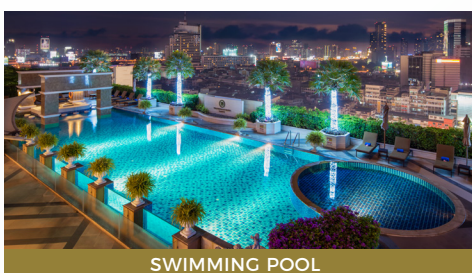

SWIMMING POOL

On 11th floor,
open from 7:00 am - 9:00 pm