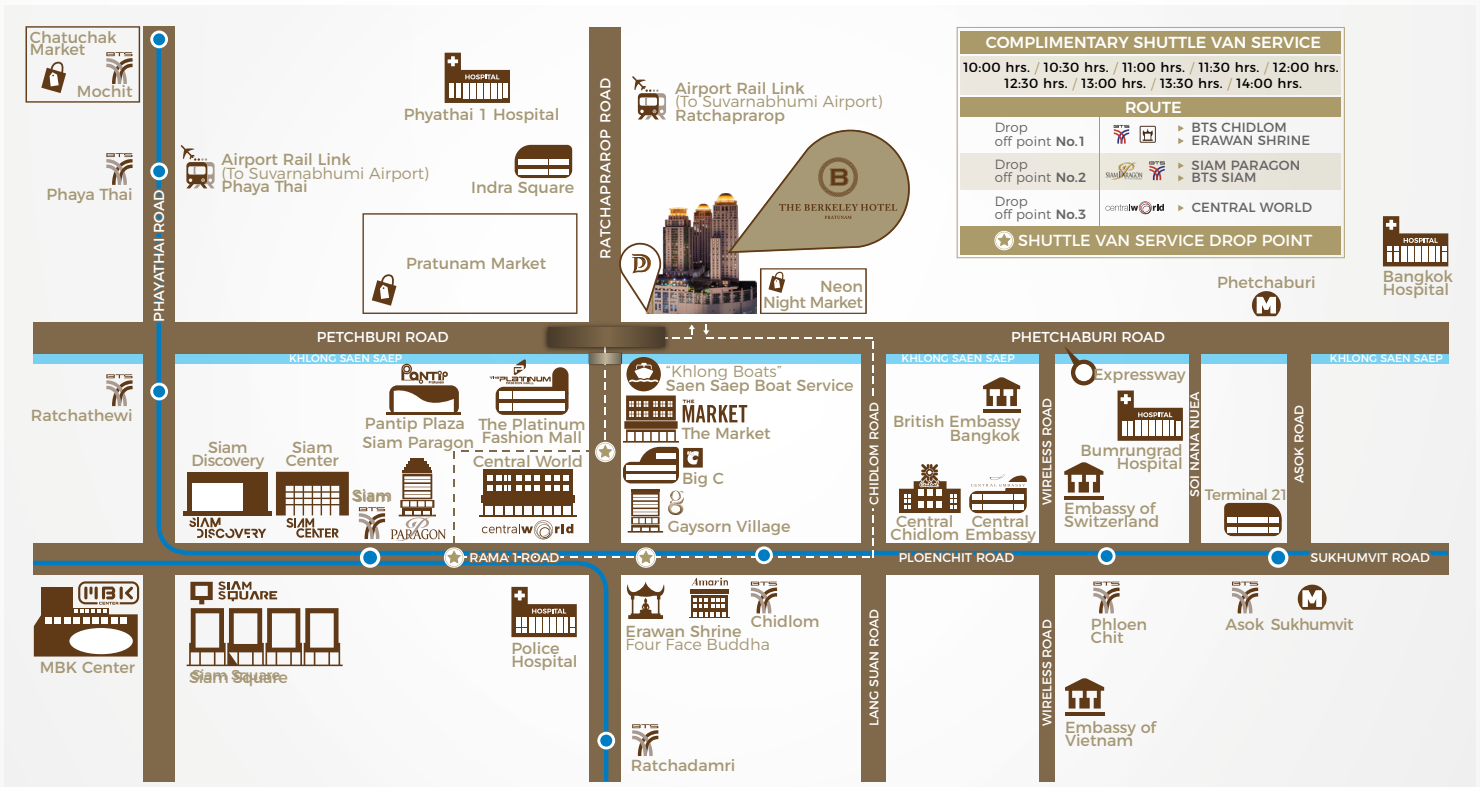

NEARBY ATTRACTION

- Central World
- Pantip Plaza
- Gaysorn Plaza
- Siam Paragon
- National Stadium
- The Grand Palace
- Platinum Fashion Mall
- The Palladium World Shopping Centre
- The Erawan Shrine
- MBK Center
- The Golden Mount
- The Temple of The Emerald Buddha
- Bangkok Hospital
- Bumrungrad Hospital

EASY ACCESS

- **Airport**
  - 40 minutes driving away from Suvarnabhumi International Airport
  - 40 minutes driving away from Don Mueang International Airport
- **Hospital**
  - 7 minutes driving away from Bumrungrad hospital
  - 15 minutes driving away from Bangkok hospital
- **Airport Rail Link**
  - 10 minutes walking distance from Ratchaprarop station
- **BTS Sky Train**
  - 10 minutes walking through sky-walk distance from both Chidlom and Siam station
- **By The expressway**
  - 10 minutes driving away from Ploenchit expressway
- **By Boat**
  - 5 minutes walking distance from Pratunam Pier (Opposite the hotel)
- **By Car**
  - Easy access to hotel via new Petchburi Road and Ratchaprarop Road

AWARDS LIST

- Thailand Tatler's Thailand Best Restaurant: The Mulberry Chinese Cuisine
- Thailand MICE Venue Standard Awards
- Agoda Golden Circle Awards
- Holidaycheck Awards

THE BERKELEY HOTEL PRATUNAM

559 Ratchaprarop Road, Makkasan, Ratchathewi, Bangkok 10400
T: +66 2 309 9999 F: +66 2 309 9900 E: info@berkeleyhotel.co.th
W: www.berkeleypratunam.com