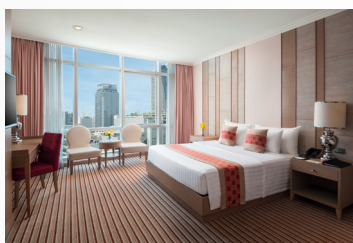

THE BERKELEY HOTEL

PRATUNAM

LUXURY ROOM