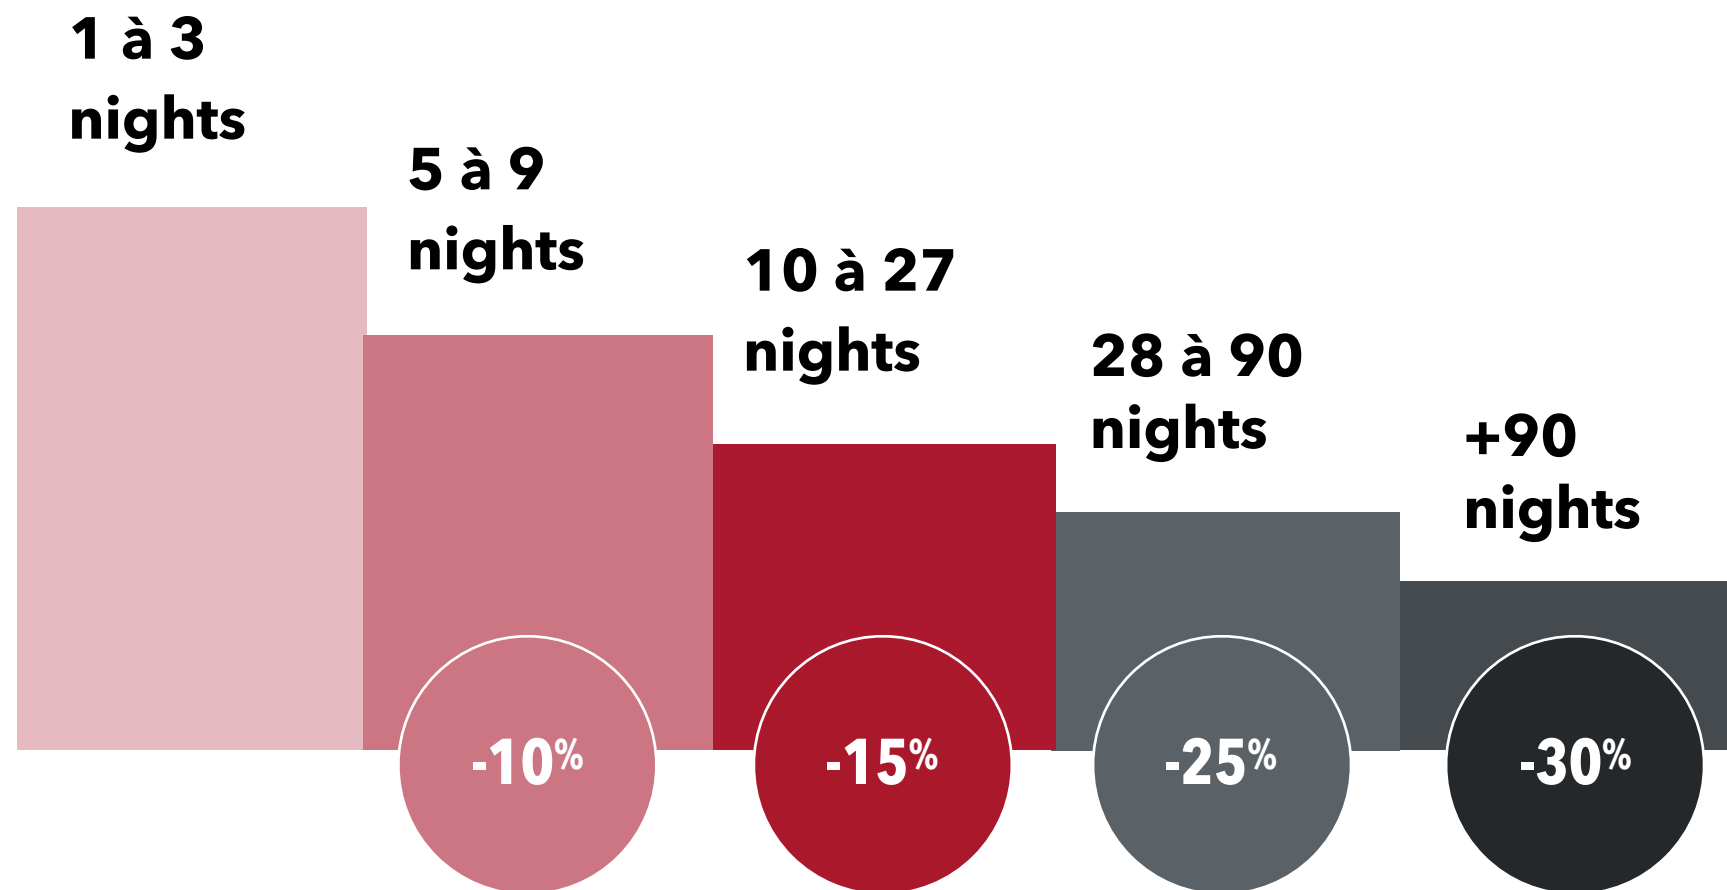

## Attractive price

The longer you stay, the more attractive the prices are.

## Like home

In a Tulip residence makes you feel at home while enjoying the many services of the hotel.

**40%**  
leisure

**60%**  
business

# Decreasing rates of ours Tulip Residences

Our rates are highly studied and perfectly adapted to the length of stay of short- and long-term travellers.

Discover our first

## Joinville-le-Pont

Opening July 2020

- 92 studios & apartments
- 20 min center of Paris