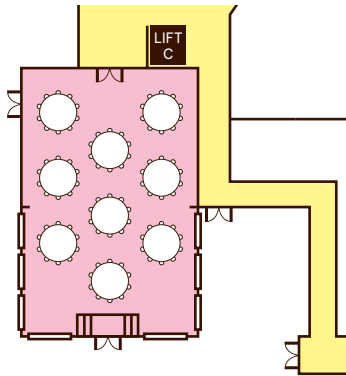

Dinner 2 | 90 Persons