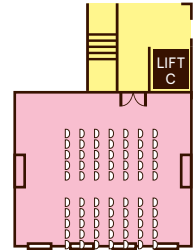

Theatre | 70 Persons