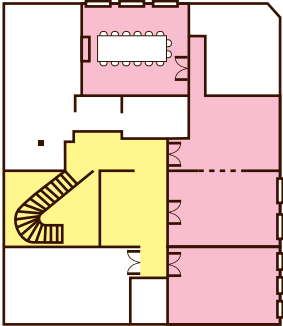

Dinner 2 | 24 Persons

Dinner Lounge | 44 Persons

Theatre | 25 Persons

PULTZER

AMSTERDAM

Copper Chamber

Board | 14 Persons

Dinner 1 | 16 Persons