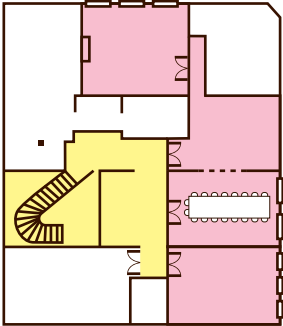

PULITZER

AMSTERDAM

Merchant Room I & II

Board | 10 Persons

Reception | 15 Persons

PULTZER

AMSTERDAM

Copper Study

Board | 10 Persons

Dinner | 10 Persons

PULTZER

AMSTERDAM

Copper Attic & Lounge

Board | 18 Persons

Reception | 20 Persons

Dinner 1 | 20 Persons

Dinner 2 | 24 Persons

Dinner Lounge | 44 Persons

Theatre | 25 Persons

PULTZER

AMSTERDAM

Copper Chamber

Board | 14 Persons

Dinner 1 | 16 Persons