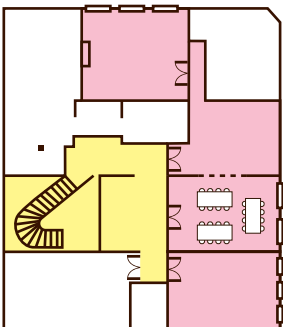

PULITZER

AMSTERDAM

Merchant Room I & II

Board | 10 Persons

Reception | 15 Persons

PULTZER

AMSTERDAM

Copper Study

Board | 10 Persons

Dinner | 10 Persons

PULTZER

AMSTERDAM

Copper Attic & Lounge

Board | 18 Persons

Reception | 20 Persons

Dinner 1 | 20 Persons

Dinner 2 | 24 Persons

Dinner Lounge | 44 Persons

Theatre | 25 Persons

PULTZER

AMSTERDAM

Copper Chamber

Board | 14 Persons

Dinner 1 | 16 Persons