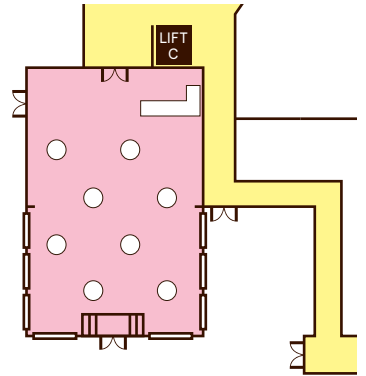

Reception | 150 Persons