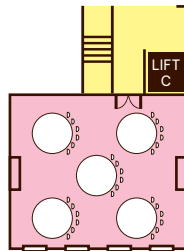

Cabaret | 30 Persons