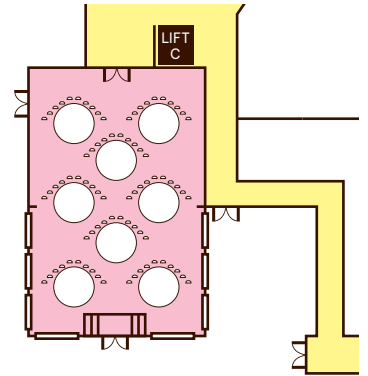

Board | 26 Persons

U Shape | 32 Persons

Cabaret | 80 Persons

Classroom | 80 Persons

Theatre | 108 Persons

PULITZER

AMSTERDAM

Garden Room