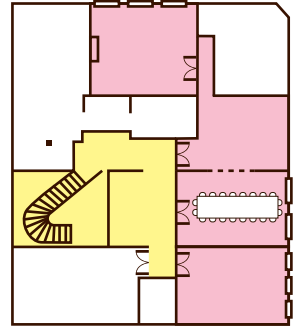

PULITZER

AMSTERDAM

Merchant Room I & II

Board | 10 Persons

Reception | 15 Persons

PULTZER

AMSTERDAM

Copper Study

Board | 10 Persons

Dinner | 10 Persons

PULTZER

AMSTERDAM

Copper Attic & Lounge

Board | 18 Persons

Reception | 20 Persons

Dinner 1 | 20 Persons

Dinner 2 | 24 Persons

Dinner Lounge | 44 Persons

Theatre | 25 Persons

PULTZER

AMSTERDAM

Copper Chamber

Board | 14 Persons

Dinner 1 | 16 Persons