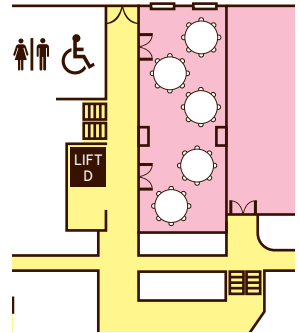

Board Galleries 2 | 22 Persons

Theatre | 52 Persons

PULTZER

AMSTERDAM

Saxenburg Galleries I & II

Reception | 60 Persons

Dinner 1 | 36 Persons

Dinner 2 | 40 Persons

PULITZER

AMSTERDAM

Merchant Room I & II

Board | 10 Persons

Reception | 15 Persons

PULTZER

AMSTERDAM

Copper Study