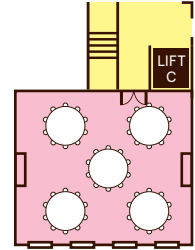

Dinner 2 | 50 Persons