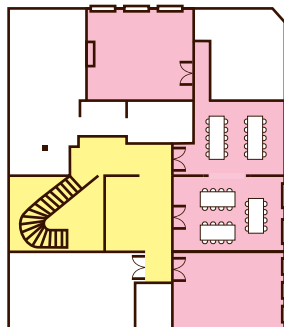

PULITZER

AMSTERDAM

Merchant Room I & II

Board | 10 Persons

Reception | 15 Persons

PULTZER

AMSTERDAM

Copper Study

Board | 10 Persons

Dinner | 10 Persons

PULTZER

AMSTERDAM

Copper Attic & Lounge

Board | 18 Persons

Reception | 20 Persons

Dinner 1 | 20 Persons

Dinner 2 | 24 Persons

Dinner Lounge | 44 Persons

Theatre | 25 Persons

PULTZER

AMSTERDAM

Copper Chamber

Board | 14 Persons

Dinner 1 | 16 Persons