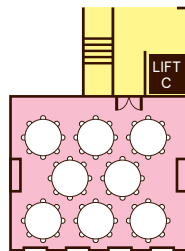

Dinner 4 | 64 Persons