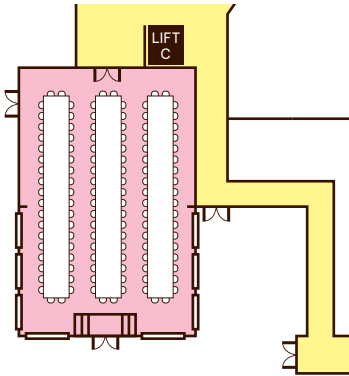

PULITZER

AMSTERDAM

Garden Room

Dinner 1 | 120 Persons