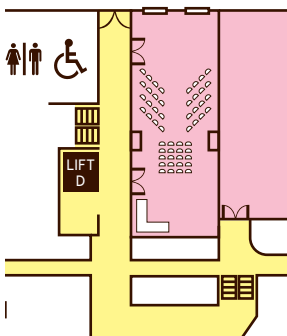

Dinner 2 | 50 Persons

Dinner 3 | 40 Persons

Dinner 4 | 64 Persons

PULITZER

AMSTERDAM

Saxenburg Galleries I & II

Board Galleries 1 | 14 Persons

Board Galleries 2 | 20 Persons

Board Galleries 2 | 22 Persons

Theatre | 52 Persons

PULTZER

AMSTERDAM

Saxenburg Galleries I & II

Reception | 60 Persons

Dinner 1 | 36 Persons

Dinner 2 | 40 Persons

PULITZER

AMSTERDAM

Merchant Room I & II

Board | 10 Persons

Reception | 15 Persons

PULTZER

AMSTERDAM

Copper Study