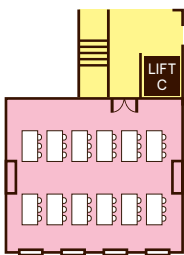

Classroom | 36 Persons