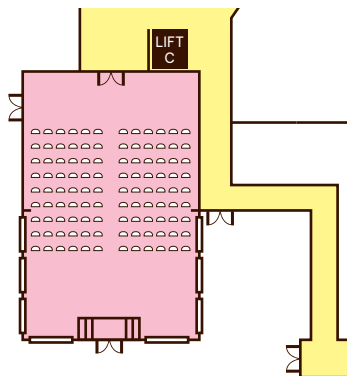

Board | 26 Persons

U Shape | 32 Persons

Cabaret | 80 Persons

Classroom | 80 Persons

Theatre | 108 Persons

PULITZER

AMSTERDAM

Garden Room

Dinner 1 | 120 Persons

Dinner 2 | 90 Persons

Reception | 150 Persons

PULITZER

AMSTERDAM

Saxenburg Room

Board | 20 Persons

U Shape | 26 Persons