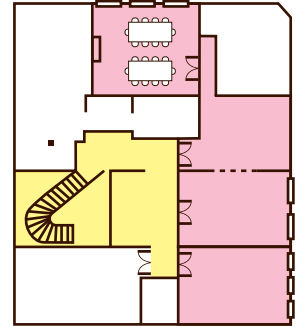

Dinner 2 | 20 Persons