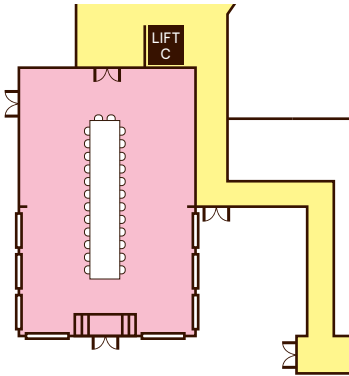

Board | 26 Persons

U Shape | 32 Persons

Cabaret | 80 Persons

Classroom | 80 Persons

Theatre | 108 Persons

PULITZER

AMSTERDAM

Garden Room