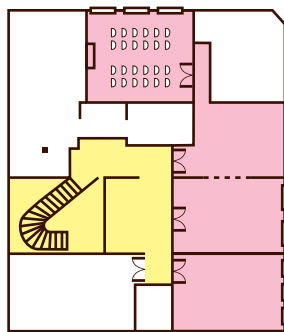

Theatre | 24 Persons