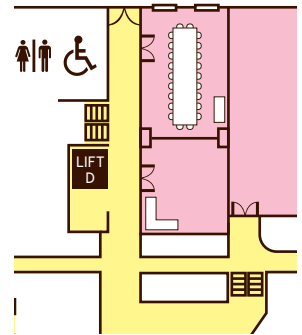

Dinner 2 | 50 Persons

Dinner 3 | 40 Persons

Dinner 4 | 64 Persons

PULITZER

AMSTERDAM

Saxenburg Galleries I & II

Board Galleries 1 | 14 Persons

Board Galleries 2 | 20 Persons

Board Galleries 2 | 22 Persons

Theatre | 52 Persons

PULTZER

AMSTERDAM

Saxenburg Galleries I & II

Reception | 60 Persons

Dinner 1 | 36 Persons

Dinner 2 | 40 Persons