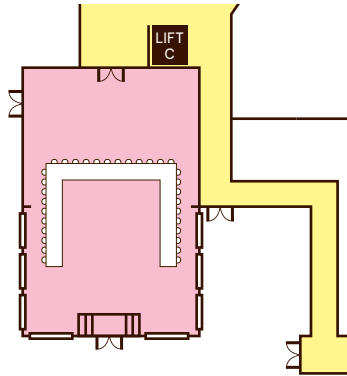

Board | 26 Persons

U Shape | 32 Persons

Cabaret | 80 Persons

Classroom | 80 Persons

Theatre | 108 Persons

PULITZER

AMSTERDAM

Garden Room