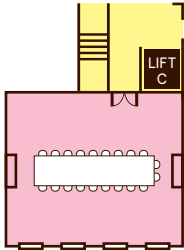

Board | 26 Persons

U Shape | 32 Persons

Cabaret | 80 Persons

Classroom | 80 Persons

Theatre | 108 Persons

PULITZER

AMSTERDAM

Garden Room

Dinner 1 | 120 Persons

Dinner 2 | 90 Persons

Reception | 150 Persons

PULITZER

AMSTERDAM

Saxenburg Room

Board | 20 Persons

U Shape | 26 Persons