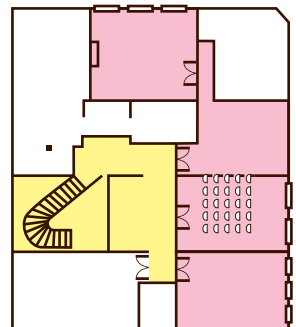

PULITZER

AMSTERDAM

Merchant Room I & II

Board | 10 Persons

Reception | 15 Persons

PULTZER

AMSTERDAM

Copper Study

Board | 10 Persons

Dinner | 10 Persons

PULTZER

AMSTERDAM

Copper Attic & Lounge

Board | 18 Persons

Reception | 20 Persons

Dinner 1 | 20 Persons

Dinner 2 | 24 Persons

Dinner Lounge | 44 Persons

Theatre | 25 Persons

PULTZER

AMSTERDAM

Copper Chamber

Board | 14 Persons

Dinner 1 | 16 Persons