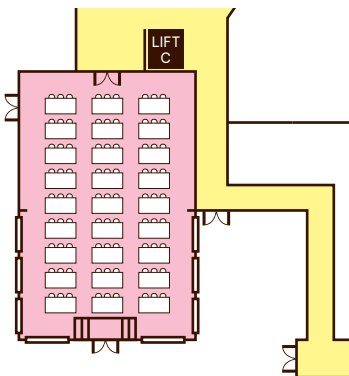

Board | 26 Persons

U Shape | 32 Persons

Cabaret | 80 Persons

Classroom | 80 Persons

Theatre | 108 Persons

PULITZER

AMSTERDAM

Garden Room