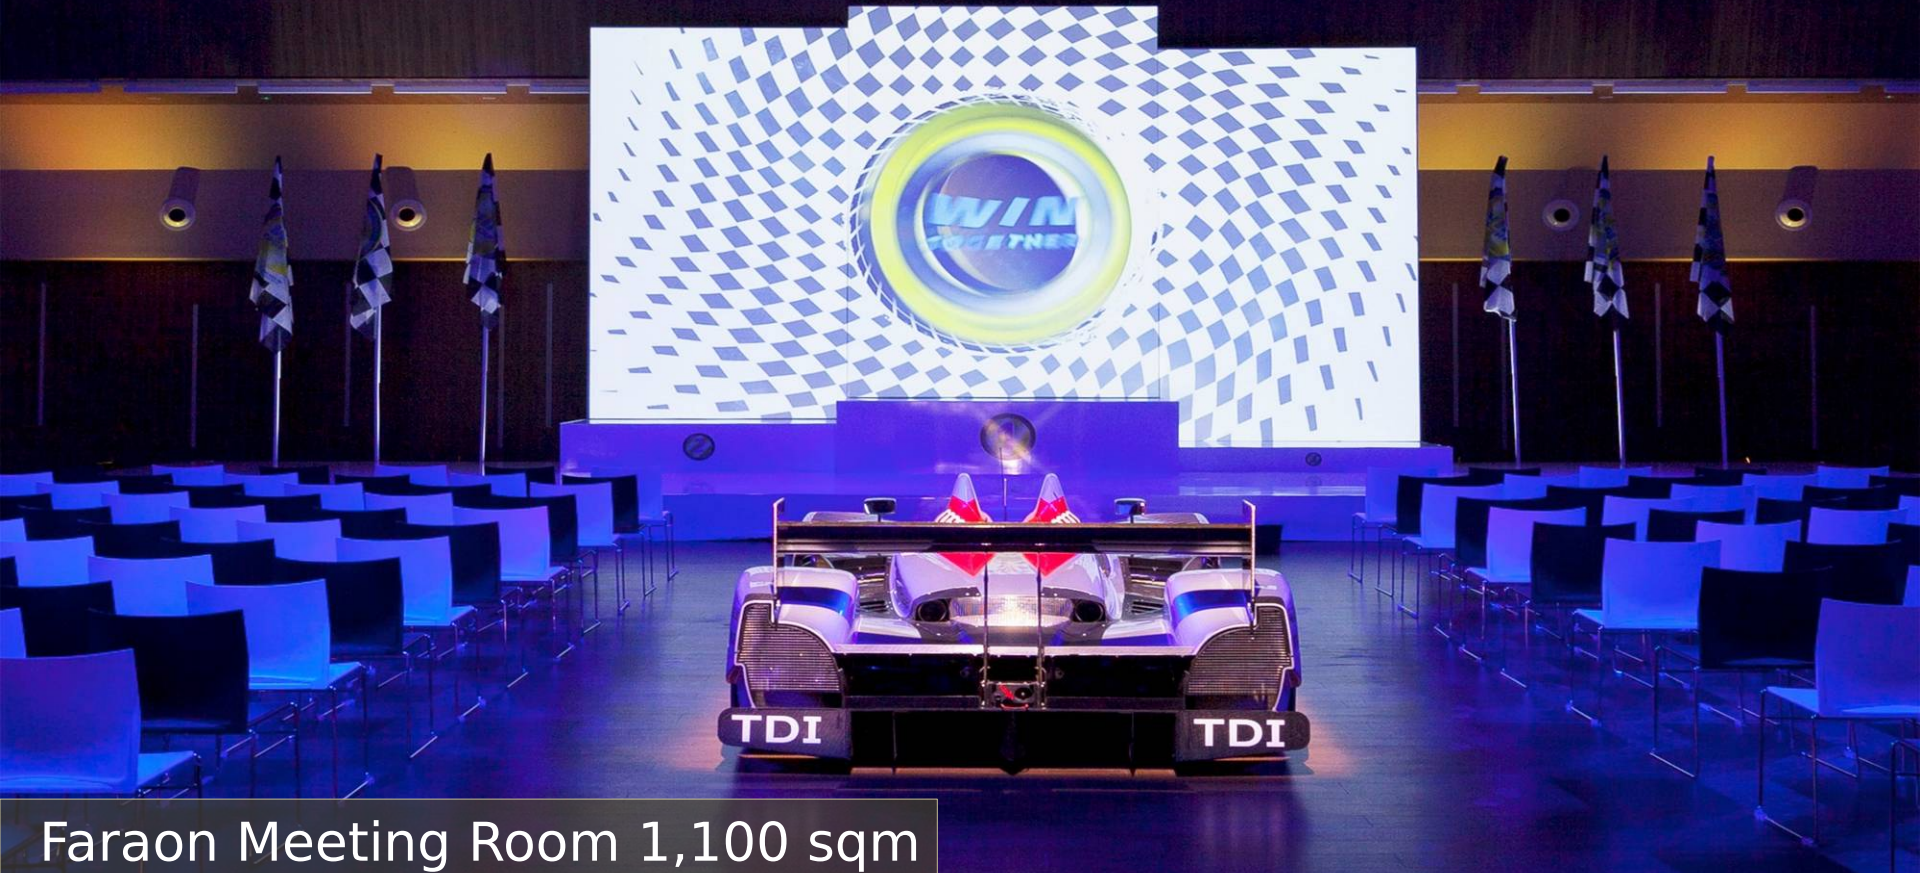

Luxor Meeting Room
1+2+3 450 sqm

MÁS ALLÁ
DE LOS LÍMITES
100 Compañías de franquiciadas

Rompamos nuestros límites
Fernando Prieto
Director General

#CONVHomeServe17

Three Luxor Meeting Rooms

VIP Room

Entrance & Hall Area Convention Center

Faraon Meeting Room 1,100 sqm

Faraon Meeting Room 1,100 sqm

Faraon Meeting Room 1,100 sqm

Finger Buffet – Terrace Convention Center

15 x Breakout Rooms

Car Park 124,000 sqm

Automotive

Events