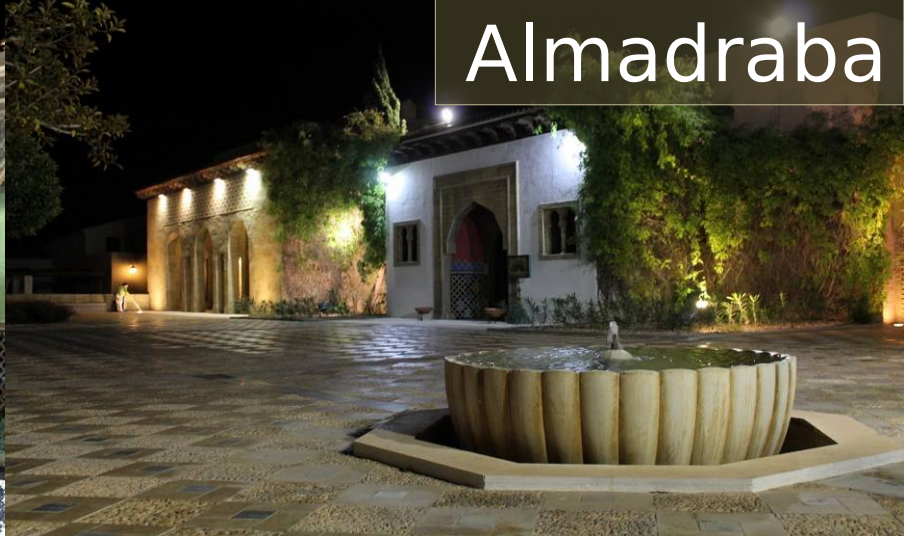

Iberia Village - Tapas Tour

Iberia Village - Tapas Tour

Iberia Village - Tapas Tour

Iberia Village - Tent

Iberia Village - Tent

Almadraba

Almadraba - Capacity for 140
pax

Pica Picae - Roma