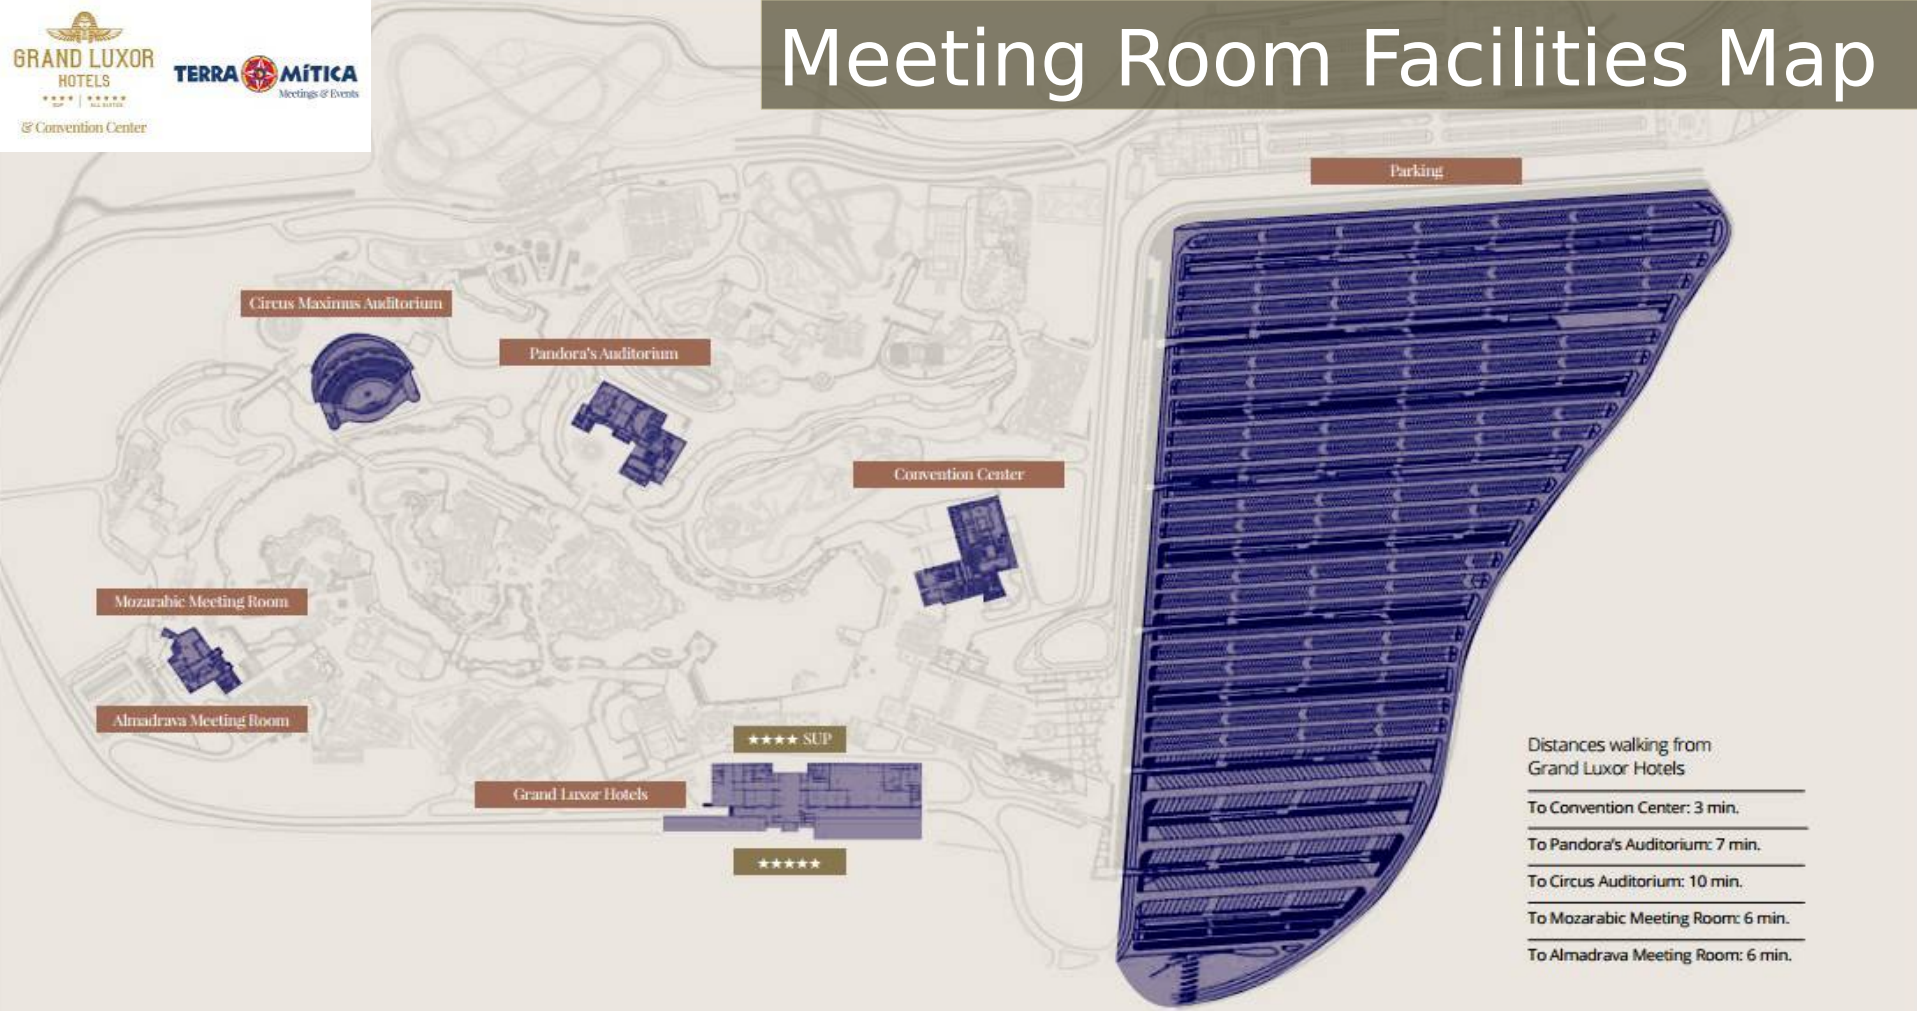

shoot for your
events and to
pamper the
attendees

Idyllic

locations for
product
placement

Surprise

the audience
with a
different
approach

Lobby Area 4* SUP

Bloque A
Sala de Juntas
Gimnasio

216
Standard rooms
with 30sqm,
overlooking to the
Mediterranean sea

84 Suites,
overlooking the
Mediterranean sea

Grand Buffet Restaurant

Grand Buffet Restaurant

Dinner at Grand Luxor All Suites

Cocktail Bar 4* SUP

2 x Rooftop Terraces 1,400 sqm

2 Outdoor Swimming Pools

Meeting Room Facilities Map

- Distances walking from Grand Luxor Hotels
-
- To Convention Center: 3 min.

 - To Pandora's Auditorium: 7 min.

 - To Circus Auditorium: 10 min.

 - To Mozarabic Meeting Room: 6 min.

 - To Almadrava Meeting Room: 6 min.

Faraon Meeting Room 1,100 sqm

Faraon Meeting Room 1,100 sqm

Faraon Meeting Room 1,100 sqm

Finger Buffet – Terrace Convention Center

15 x Breakout Rooms

Car Park 124,000 sqm

Automotive

Events