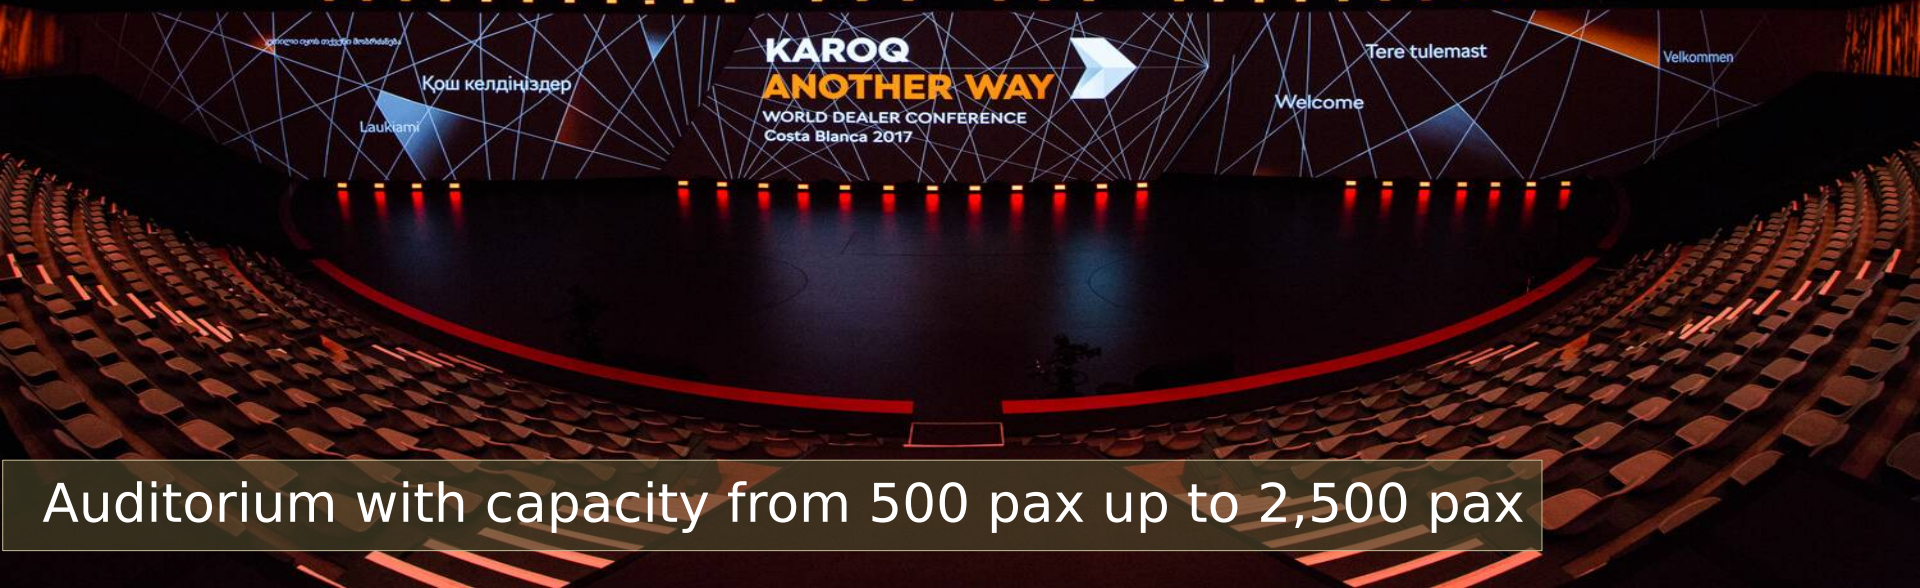

Faraon Meeting Room 1,100 sqm

Faraon Meeting Room 1,100 sqm

Faraon Meeting Room 1,100 sqm

Finger Buffet – Terrace Convention Center

15 x Breakout Rooms

Car Park 124,000 sqm

Automotive

Events

Car Park 124,000 sqm

Car Exhibition at Rooftop Terrace

Car Exhibition at Hotel Entrance

Circus Maximus

Қош келдіңіздер

Қош келдіңіздер

Laukiemi

KAROG
ANOTHER WAY 
WORLD DEALER CONFERENCE
Costa Blanca 2017