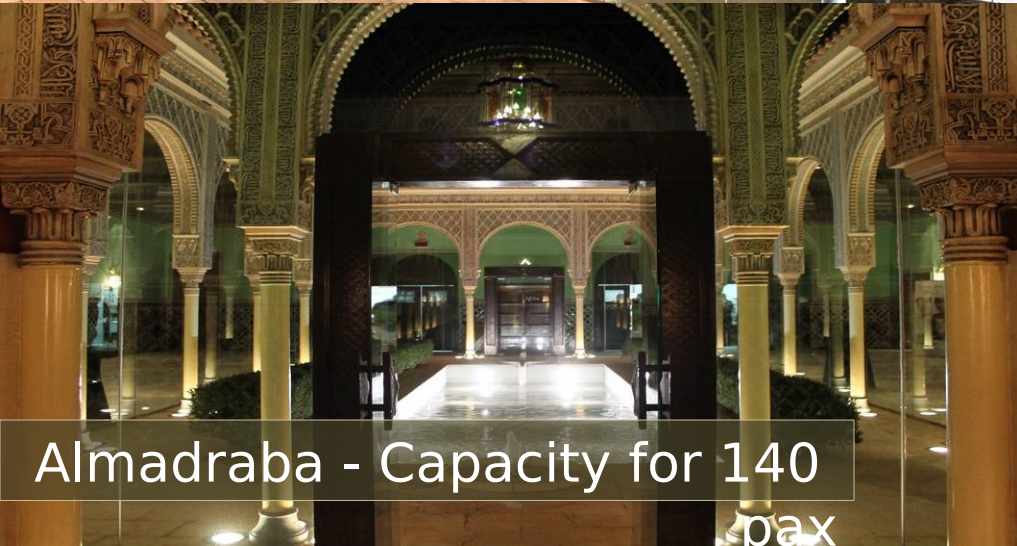

Iberia Village - Tapas Tour

Iberia Village - Tapas Tour

Iberia Village - Tapas Tour

Iberia Village - Tent

Iberia Village - Tent

Almadraba

Almadraba - Capacity for 140
pax

Pica Picae - Roma