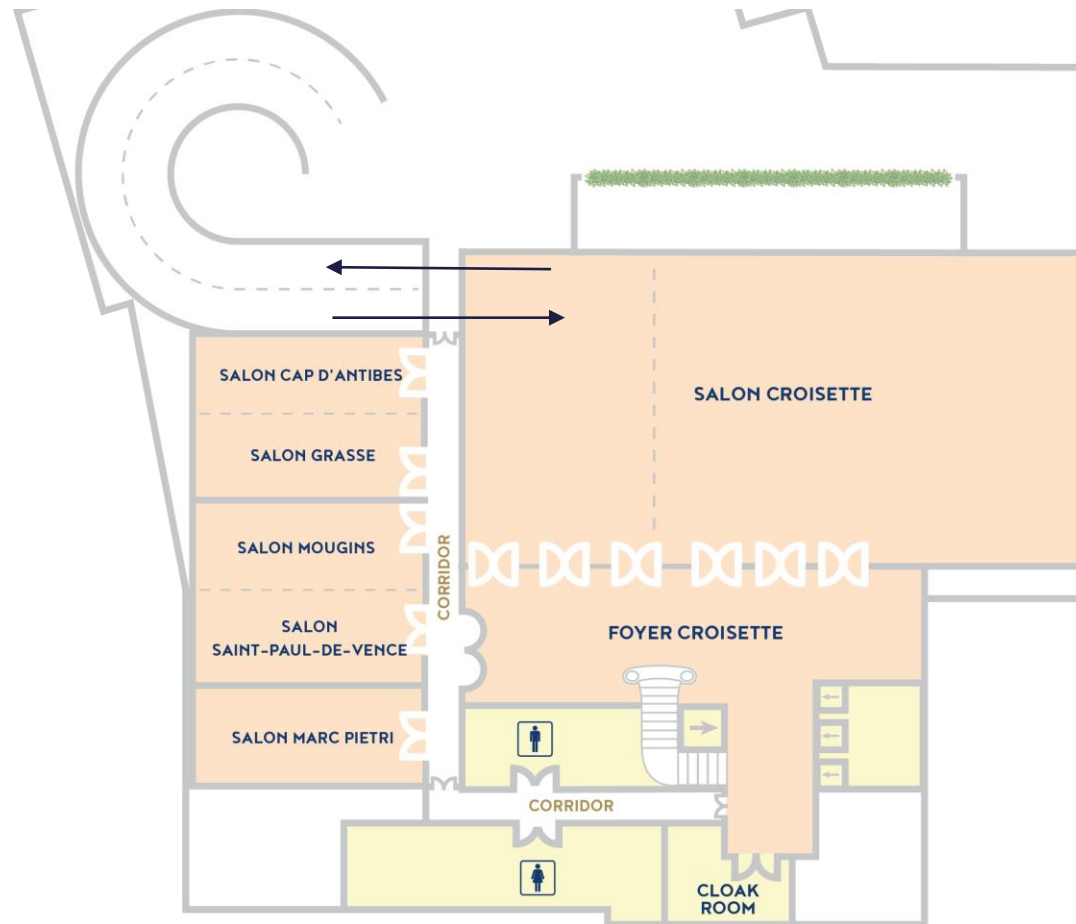

| **332 rooms & suites**

| **37 residences**

The revival of the Carlton Cannes has come. This ambitious renovation and extension project scheduled to end in spring 2023 will preserve the Belle époque soul of the hotel while bringing modern design elements. Interior designer Tristan Auer has been entrusted to orchestrate this marvellous refurbishment. Infusing true Carlton style, the hotel will harmoniously blend heritage and luxury to create a modern day masterpiece.

CARLTON CANNES, A REGENT HOTEL

	SURFACE (M ²)	DIMENSIONS (M)	THEATRE	CLASSE	U	CABARET	BOARD	COCKTAIL	BUFFET	TABLES RONDES
SALON CROISSETTE	765	39 x 19,6 x 6	750	500	120	300	100	1000	400	500
SALON CROISSETTE 1	529	27 x 19,6 x 6	360	340	80	200	55	500	250	300
SALON CROISSETTE 2	215	11 X 19.6 x 6	200	144	60	90	44	240	110	140
FOYER	261	29 x 9 x 6	-	-	-	-	-	350	160	160
SALON CAP D'ANTIBES	70	14,5 x 4,8 x 3	56	42	36	32	32	60	36	48
SALON GRASSE	76	14,5 x 5,3 x 3	56	42	36	32	32	60	36	48
SALON CAP D'ANTIBES + GRASSE	146	14,5 x 10,1 x 3	100	60	42	56	54	130	84	100
SALON MOUGINS	80	14,5 x 5,5 x 3	56	42	36	32	32	60	36	48
SALON SAINT-PAUL-DE-VENCE	72	12 x 6 x 3	56	42	36	32	32	60	36	48
SALON MOUGINS + SAINT-PAUL-DE-VENCE	152	14,5 x 11,5 x 3	100	60	42	56	54	130	84	100
SALON MARC PIETRI	91	14,5 x 6,3 x 3	-	-	-	-	20	-	20	20
GRAND SALON	384	24 x 16 x 4,8	250	180	60	160	60	400	200	350
BEACH CLUB	492	14,1 x 4,8 12,2 x 4,8	-	-	-	-	-	3000	1000	1000

CARLTON CANNES, A REGENT HOTEL

ACCESS INFORMATION

Access directly from the street to the ramp for the cars to be displayed directly in the Ballroom Salon Croisette :

- | Maximum size: 2.15 m x 3 m
- | Battery should be at 10% maximum
- | Ground load: 1000 kg/m²
- | Garage: 24 parking places including 7 with electric recharging stations (22 kVA)
- | Additional parking places available in our private parking across the street