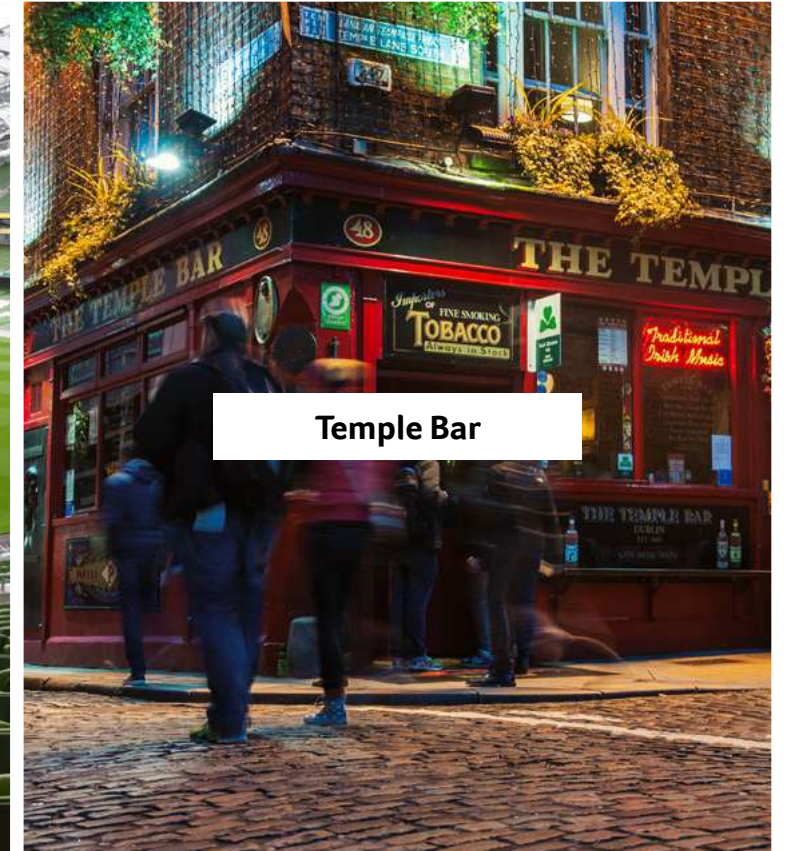

### PLACES OF INTEREST IN DUBLIN

Liffey river

Aviva stadium

Temple Bar

Guinness Storehouse

Trinity College

Convention Center