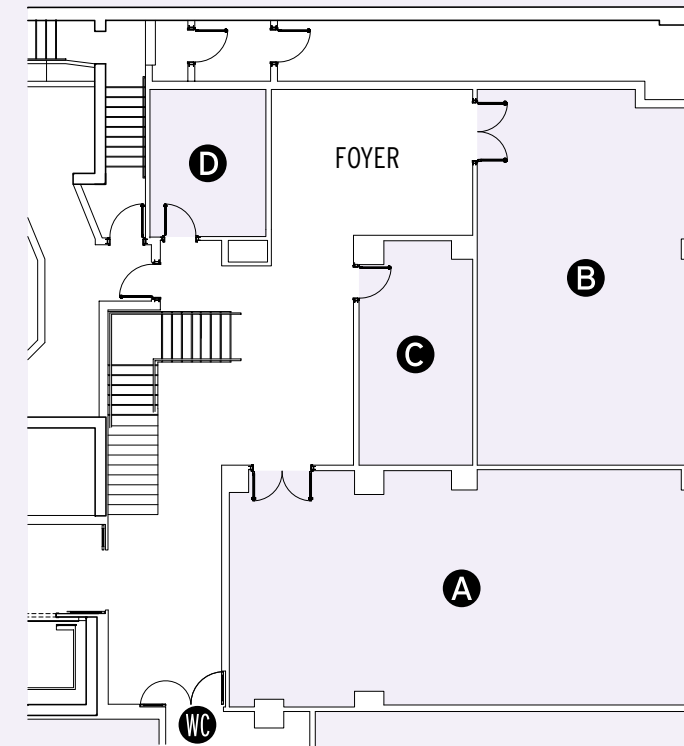

### ROOM BASEMENT FLOOR

- ROOM A
- ROOM B
- ROOM C
- ROOM D
- FOYER

ROOM BASEMENT FLOOR	Area m <sup>2</sup> (ft <sup>2</sup> )	Width m (ft)	Length m (ft)	Height m (p)	Theater	Classroom	U-Shape	Banquet	Cocktail
ROOM A	86 (925)	6.5 (21)	13 (43)	3 (9.8)	75	45	33	N/A	75
ROOM B	66 (710)	6 (19.5)	11 (36)	3 (9.8)	70	39	27	N/A	55
ROOM C (Boardroom)	19 (204)	3.8 (12.5)	5 (16.5)	3 (9.8)	12	12	12	12	12
ROOM D (Boardroom)	13 (139)	3.6 (12)	3.6 (12)	3 (9.8)	N/A	5	5	5	5
FOYER	29 (308)	N/A	N/A	N/A	N/A	N/A	N/A	N/A	30