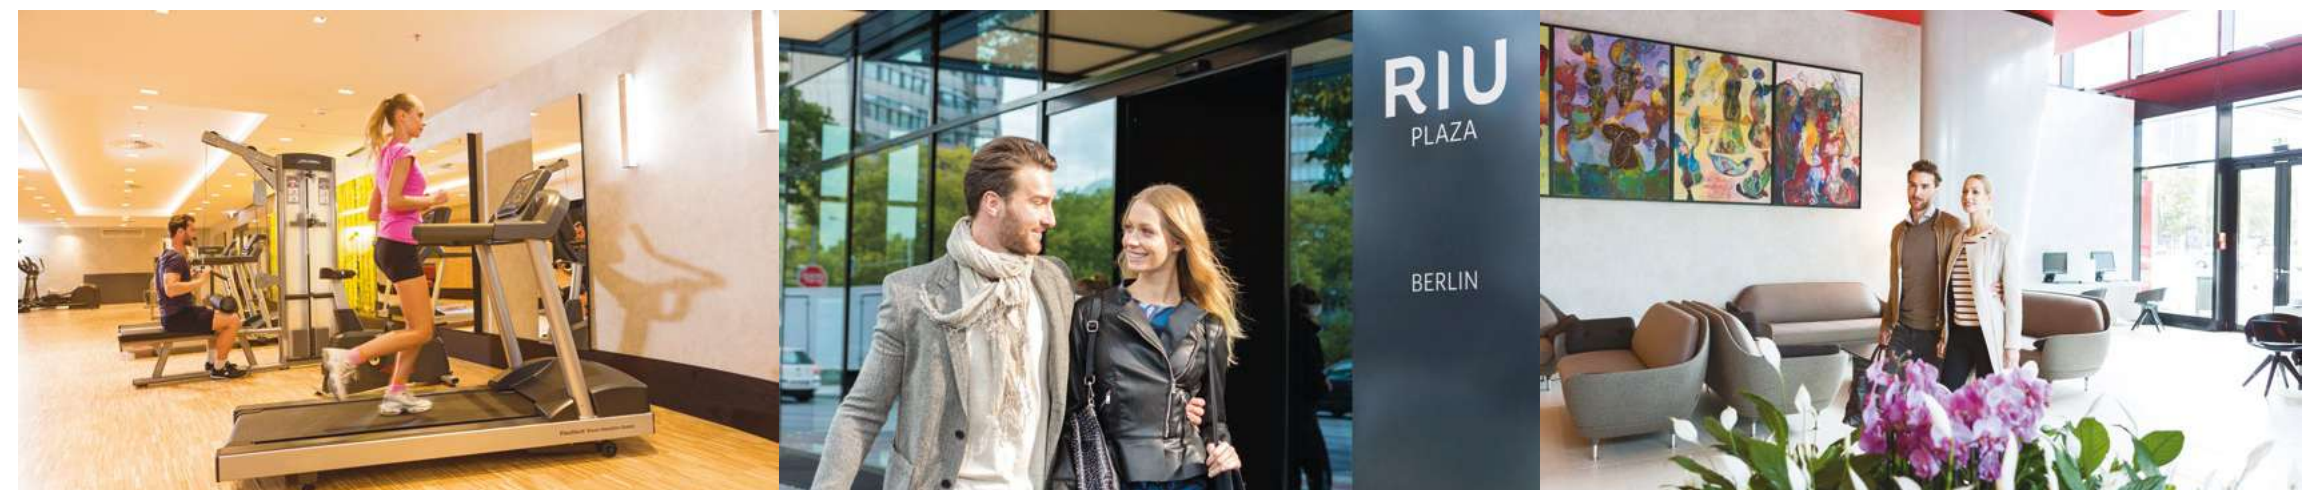

RIU

PLAZA

HOTEL RIU PLAZA BERLIN

GERMANY · BERLIN

OTHER SERVICES AND FACILITIES

- Free WiFi
- Concierge service
- Fitness studio