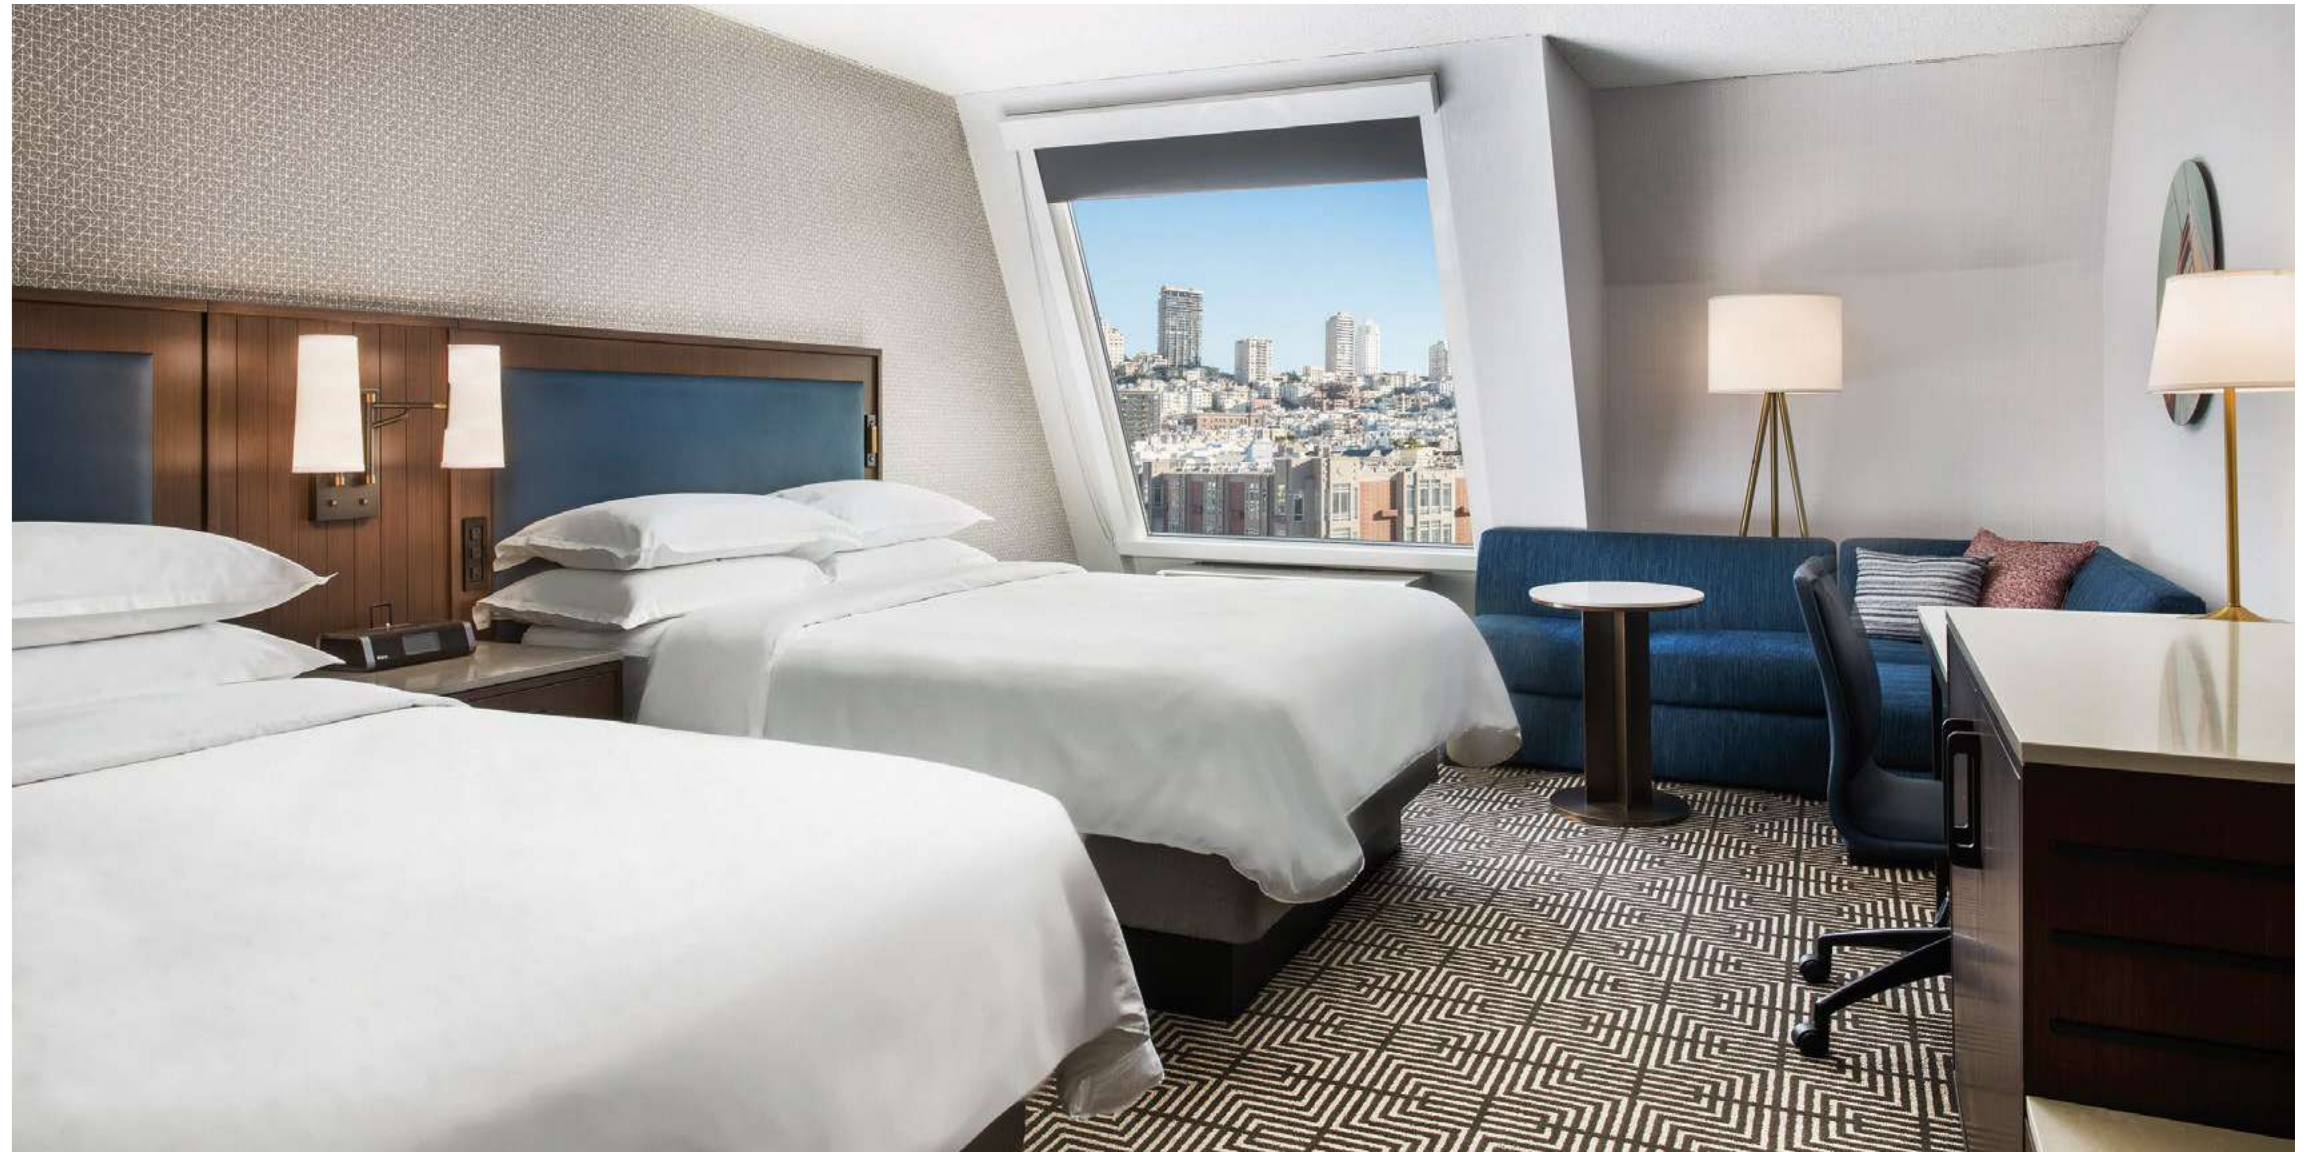

RIU

PLAZA

RIU PLAZA FISHERMAN'S WHARF HOTEL

SAN FRANCISCO · USA

531 ROOMS

Deluxe Queen room

Deluxe King room

Deluxe 2 Queen beds room

Deluxe Accessible room

Deluxe Superior King room

Suite