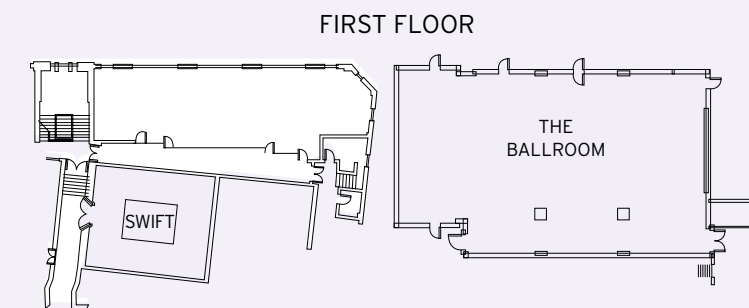

RIU

PLAZA

HOTEL RIU PLAZA THE GRESHAM DUBLIN

IRELAND · DUBLIN

LOWER GROUND FLOOR

TRINITY
O'CONNELL
GOLDSMITH SUITE
BURKE
HYDE
HAMILTON

ROOM FIRST FLOOR

THE BALLROOM
SWIFT ROOM

RIU HOTELS & RESORTS

ROOM LOWER GROUND FLOOR	Area m² (ft²)	Width m (ft)	Length m (ft)	Height m (ft)	Theate	Classroom	U Shape	Banquet	Cocktail
TRINITY SUITE	181 (1948)	21.6 (233)	8.4 (90)	2.74 (29)	180	70	40	110	160
TRINITY ROOM 1	91 (980)	10.8 (116)	8.4 (90)	2.74 (29)	80	30	30	50	60
TRINITY ROOM 2	92 (980)	10.8 (116)	8.4 (90)	2.74 (29)	80	30	30	50	60
O'CONNELL SUITE	289 (3111)	13.5 (145)	21.4 (230)	2.74 (29)	180	70	40	130	200
O'CONNELL ROOM 1	182 (1959)	8.5 (92)	21.4 (230)	2.74 (29)	80	30	30	50	60
O'CONNELL ROOM 4	108 (1163)	5 (54)	21.4 (230)	2.74 (29)	80	30	30	50	60
GOLDSMITH SUITE	24 (258)	4.57 (49)	5.18 (56)	2.74 (29)	20	12	12	N/A	N/A
BURKE ROOM	24 (258)	4.57 (49)	5.18 (56)	2.74 (29)	20	12	12	N/A	N/A
HYDE ROOM	24 (258)	4.57 (49)	5.18 (56)	2.74 (29)	20	12	12	N/A	N/A
HAMILTON ROOM	24 (258)	4.57 (49)	5.18 (56)	2.74 (29)	20	12	12	N/A	N/A

ROOM FIRST FLOOR	Area m² (ft²)	Width m (ft)	Length m (ft)	Height m (p)	Theater	Classroom	U-Shape	Banquet	Cocktail
THE BALLROOM	320 (3445)	13.9 (150)	23 (248)	4 (43)	260	150	60	180	300
SWIFT ROOM	91 (980)	8.53 (92)	11 (118)	2.74 (29)	80	40	30	50	60