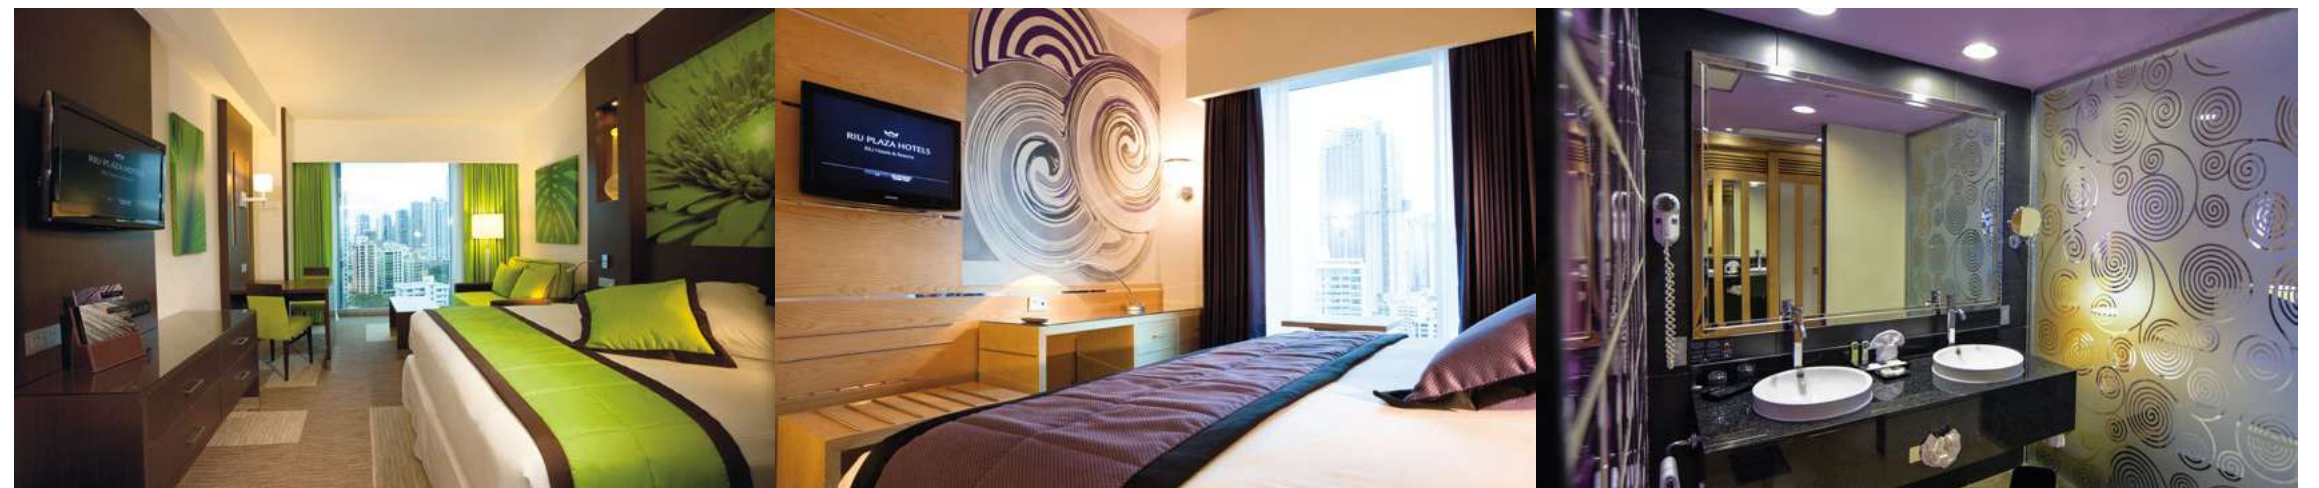

## HOTEL RIU PLAZA PANAMA

PANAMA · PANAMA CITY

35 FLOORS  
644 GUESTROOMS

Deluxe Rooms

Executive Rooms

Suites

Presidential Suites

Penthouse