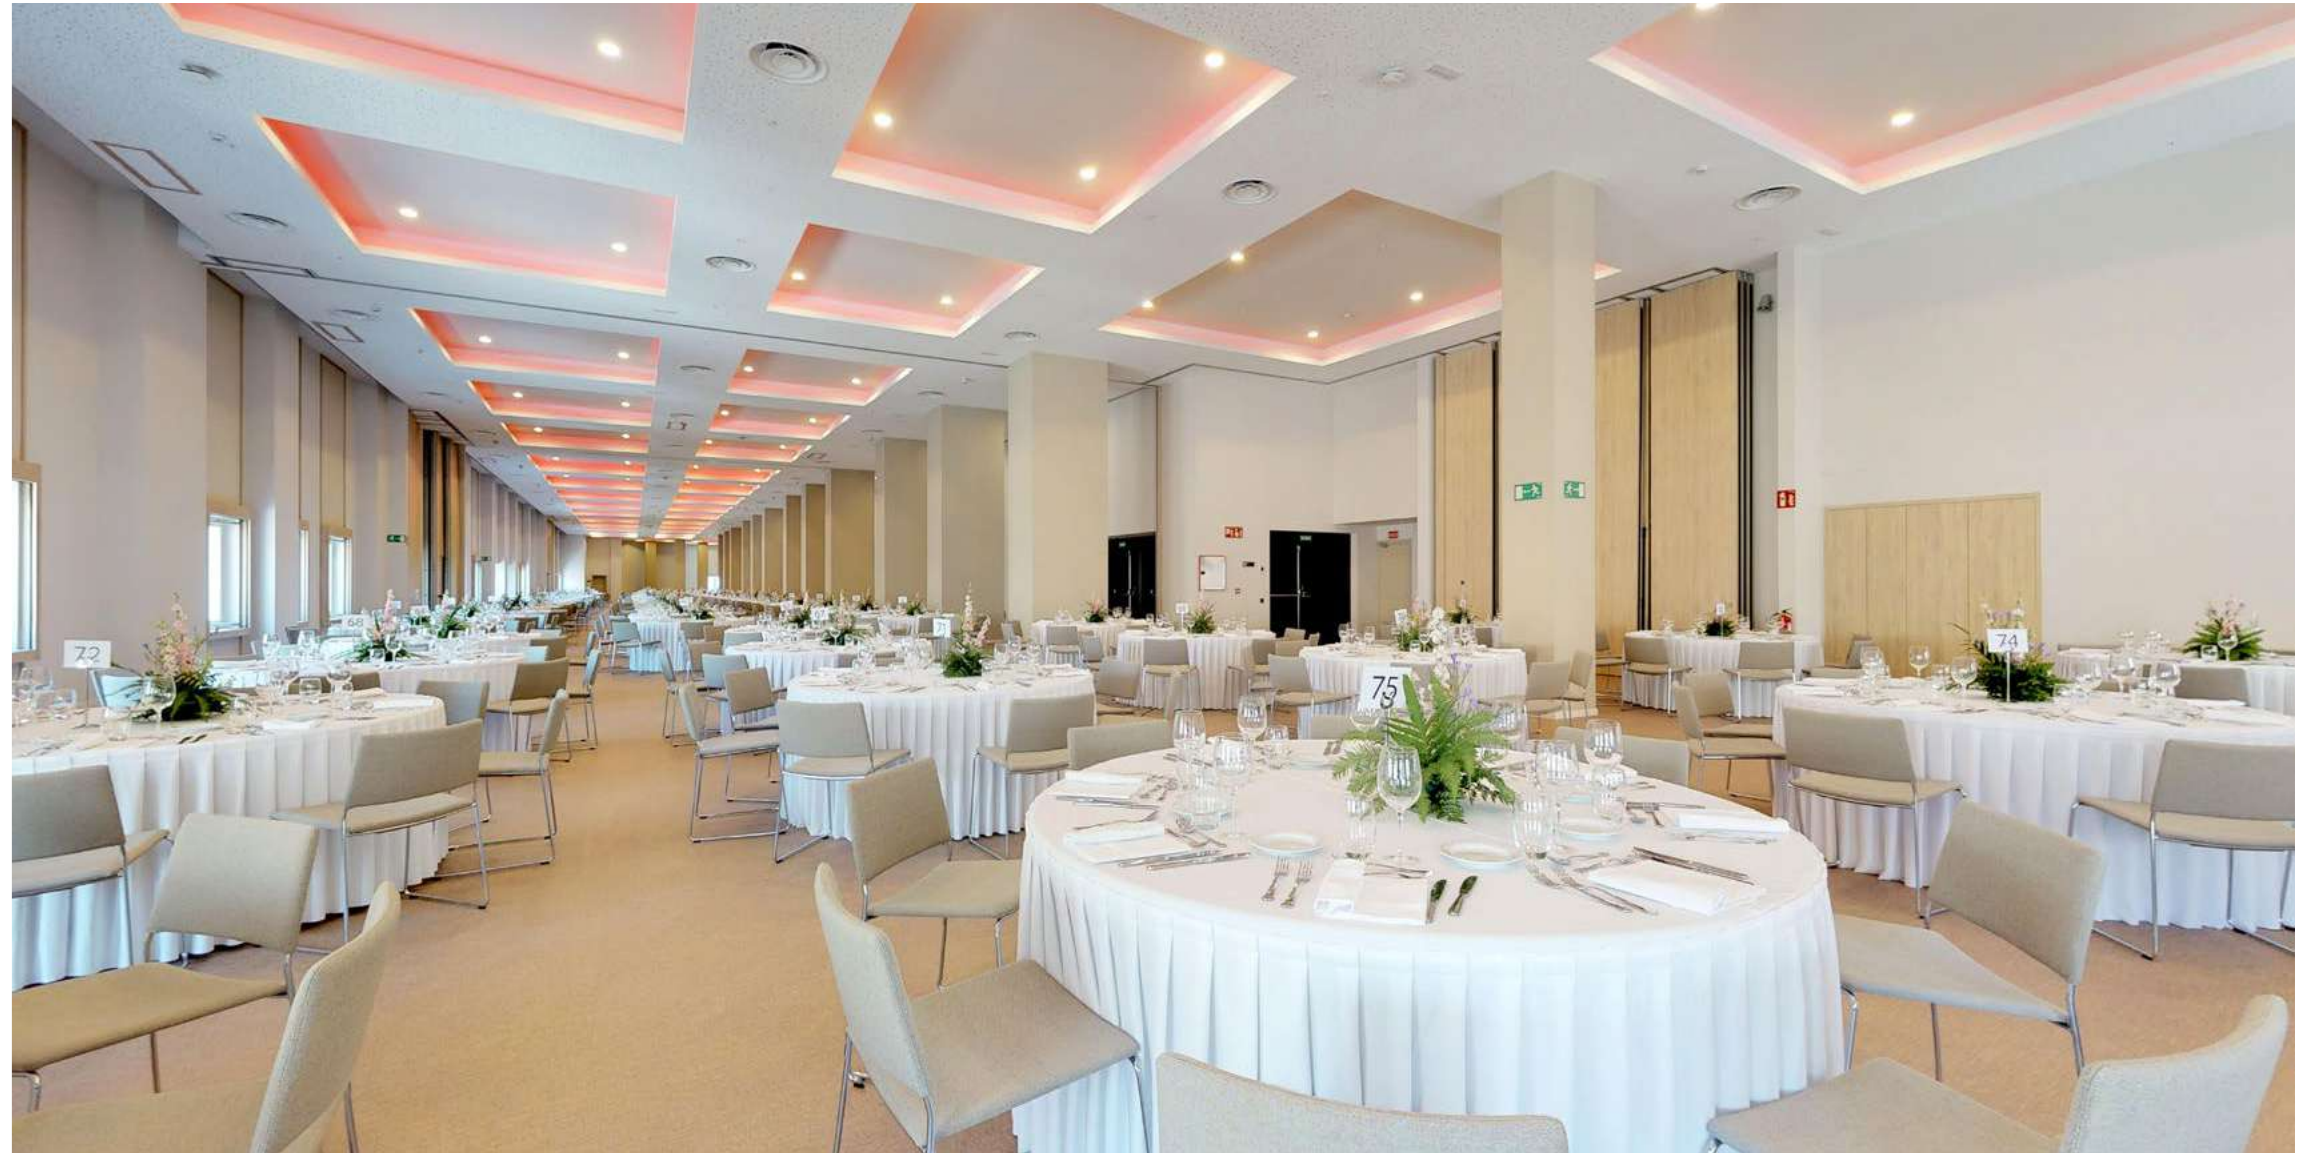

RIU

PLAZA

HOTEL RIU PLAZA ESPAÑA

SPAIN · MADRID

MEETINGS & EVENTS

Congress Center with a total of
16 conference & meeting rooms.
Total 32,291sq ft (3,000 m²)

1 plenary room (paneled in 5 meeting
rooms) with a 1,500 m² and capacity
for up to 1,200 people in cocktail style

11 conference rooms
for smaller meetings

Wireless Internet connection

External AV equipment
service available

RIU HOTELS & RESORTS