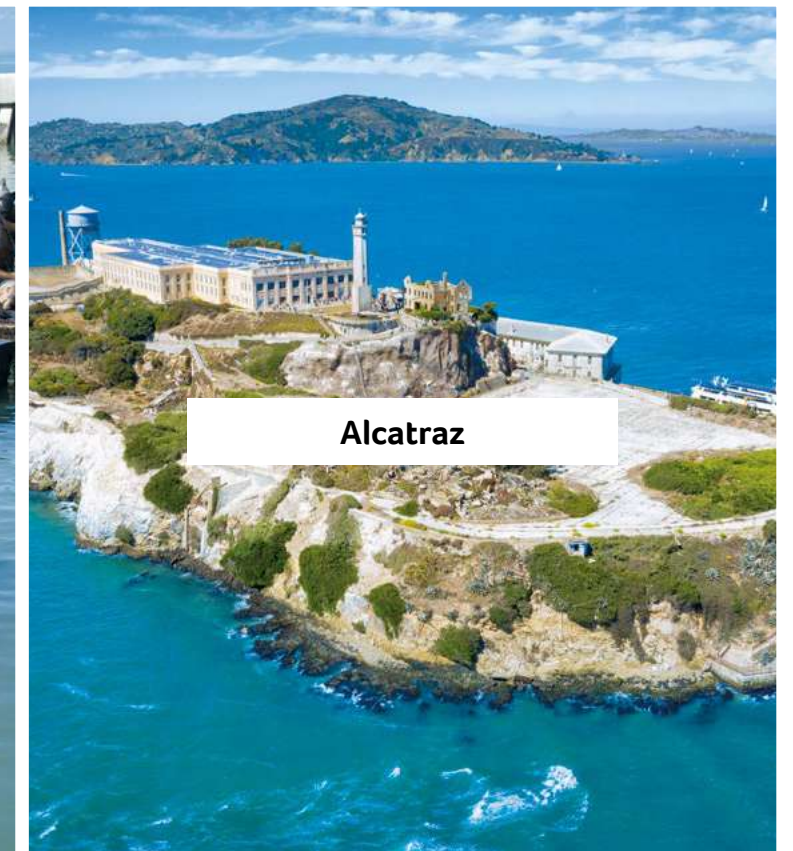

RIU

PLAZA

RIU PLAZA
FISHERMAN'S
WHARF HOTEL

SAN FRANCISCO · USA

PLACES
OF INTEREST
IN SAN FRANCISCO