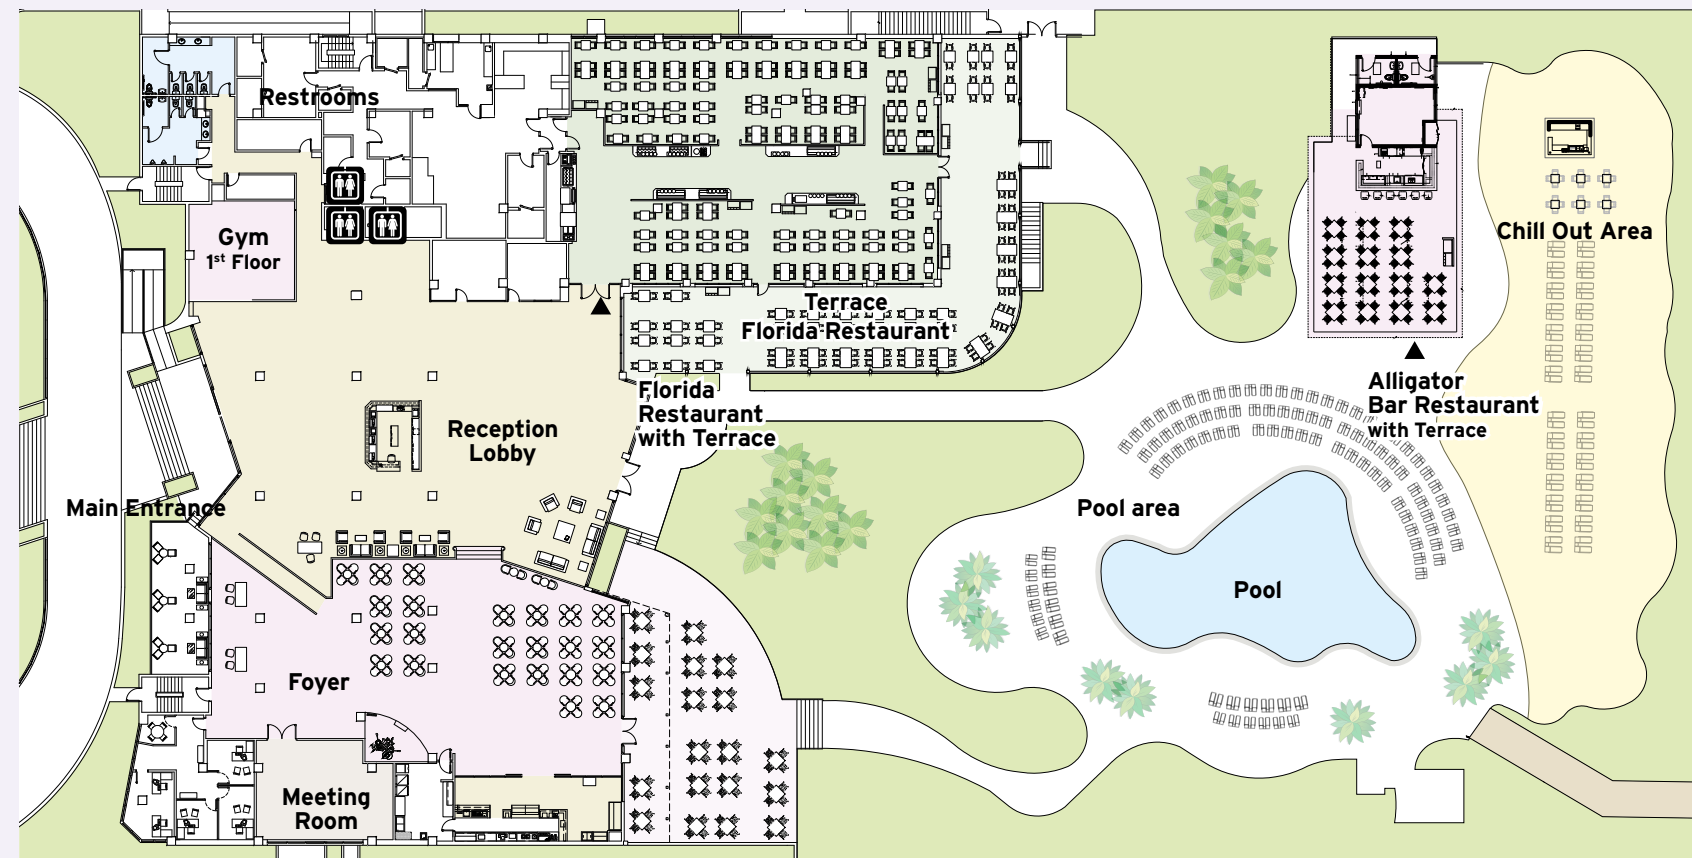

### LOWER GROUND FLOOR

- MIAMI
- BAR ALLIGATOR
- POOL AREA
- SAND BOX
- FLORIDA RESTAURANT
- FOYER

SALAS PLANTA BAJA	Area m <sup>2</sup> (p <sup>2</sup> )	Ancho m (p)	Largo m (p)	Altura m (p)	Teatro	Escuela	U	Banquete	Cocktail
MIAMI	53 (570)	7 (23)	7.5 (24.8)	4 (13)	60	30	30	40	55
FOYER	160 (1722)	20.5 (67)	15 (50)	N/A	N/A	N/A	N/A	80	125
BAR ALLIGATOR	107 (1156)	10 (34)	10 (34)	N/A	N/A	N/A	N/A	50	80
POOL AREA	232 (2500)	N/A	N/A	N/A	N/A	N/A	N/A	150	200
SAND BOX	198 (2130)	13.5 (45)	58 (190)	N/A	N/A	N/A	N/A	150	250
FLORIDA RESTAURANT	334 (3600)	17.4 (57)	26.5 (87)	N/A	N/A	N/A	N/A	190	N/A
FLORIDA RESTAURANT TERR.	92 (990)	5 (17)	23 (76)	N/A	N/A	N/A	N/A	125	175