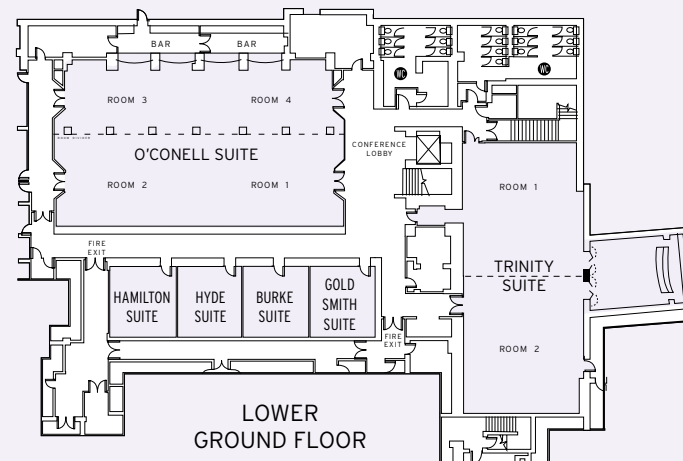

RIU

PLAZA

HOTEL RIU PLAZA THE GRESHAM DUBLIN

IRELAND · DUBLIN

LOWER GROUND FLOOR

TRINITY
O'CONNELL
GOLDSMITH SUITE
BURKE
HYDE
HAMILTON

ROOM FIRST FLOOR

THE BALLROOM
SWIFT ROOM

RIU HOTELS & RESORTS

ROOM LOWER GROUND FLOOR	Area m² (ft²)	Width m (ft)	Length m (ft)	Height m (ft)	Theate	Classroom	U Shape	Banquet	Cocktail
TRINITY SUITE	181 (1948)	21.6 (233)	8.4 (90)	2.74 (29)	180	70	40	110	160
TRINITY ROOM 1	91 (980)	10.8 (116)	8.4 (90)	2.74 (29)	80	30	30	50	60
TRINITY ROOM 2	92 (980)	10.8 (116)	8.4 (90)	2.74 (29)	80	30	30	50	60
O'CONNELL SUITE	289 (3111)	13.5 (145)	21.4 (230)	2.74 (29)	180	70	40	130	200
O'CONNELL ROOM 1	182 (1959)	8.5 (92)	21.4 (230)	2.74 (29)	80	30	30	50	60
O'CONNELL ROOM 4	108 (1163)	5 (54)	21.4 (230)	2.74 (29)	80	30	30	50	60
GOLDSMITH SUITE	24 (258)	4.57 (49)	5.18 (56)	2.74 (29)	20	12	12	N/A	N/A
BURKE ROOM	24 (258)	4.57 (49)	5.18 (56)	2.74 (29)	20	12	12	N/A	N/A
HYDE ROOM	24 (258)	4.57 (49)	5.18 (56)	2.74 (29)	20	12	12	N/A	N/A
HAMILTON ROOM	24 (258)	4.57 (49)	5.18 (56)	2.74 (29)	20	12	12	N/A	N/A

ROOM FIRST FLOOR	Area m² (ft²)	Width m (ft)	Length m (ft)	Height m (p)	Theater	Classroom	U-Shape	Banquet	Cocktail
THE BALLROOM	320 (3445)	13.9 (150)	23 (248)	4 (43)	260	150	60	180	300
SWIFT ROOM	91 (980)	8.53 (92)	11 (118)	2.74 (29)	80	40	30	50	60