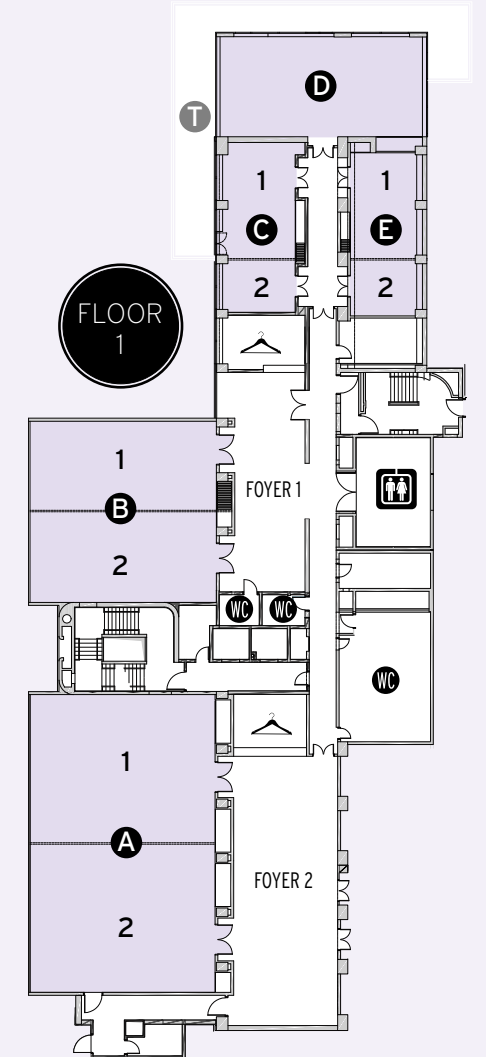

RIU

PLAZA

HOTEL RIU PLAZA BERLIN

GERMANY · BERLIN

ROOMS FLOOR 1

BEETHOVEN

BACH

STRAUSS

WAGNER

MENDELSSOHN

ROOMS FLOOR 2

BRAHMS

ROOMS FLOOR 1	Area m² (ft²)	Width m (ft)	Length m (ft)	Height m (ft)	Theater	Classroom	U-Shape	Banquet	Cocktail
A BEETHOVEN	247 (2659)	11 (118)	11.5 (124)	5.8 (19)	200	150	60	150	300
BEETHOVEN 1	135 (1453)	9 (97)	11.5 (124)	5.8 (19)	120	80	36	70	160
BEETHOVEN 2	112 (1205)	20 (216)	11.5 (124)	5.8 (19)	80	70	33	60	140
B BACH	150 (1614)	12 (128)	11.5 (124)	5.8 (19)	115	90	40	80	180
BACH 1	75 (807)	5.75 (62)	11.5 (124)	5.8 (19)	50	40	20	30	90
BACH 2	76 (807)	6 (65)	11.5 (124)	5.8 (19)	50	40	20	30	90
C STRAUSS	46 (495)	5 (54)	11.3 (122)	2.6 (8.5)	40	27	20	N/A	55
STRAUSS 1	30 (323)	5 (54)	7.6 (82)	2.6 (8.5)	25	18	8	N/A	35
STRAUSS 2	15 (161)	5 (54)	3.6 (39)	2.6 (8.5)	10	9	12	N/A	20
D WAGNER	100 (1076)	6.5 (70)	13.3 (143)	2.6 (8.5)	65	50	40	50	125
E MENDELSSOHN	55 (592)	5 (54)	11.9 (128)	2.6 (8.5)	45	30	25	N/A	65
MENDELSSOHN 1	37 (398)	5 (54)	6.75 (73)	2.6 (8.5)	25	20	17	N/A	45
MENDELSSOHN 2	18 (194)	5 (54)	4.05 (44)	2.6 (8.5)	13	9	8	N/A	N/A
FOYER 1	N/A	N/A	N/A	2.6 (8.5)	N/A	N/A	N/A	N/A	N/A
FOYER 2	N/A	N/A	N/A	2.6 (8.5)	N/A	N/A	N/A	N/A	N/A

ROOM FLOOR 2	Area m² (ft²)	Width m (ft)	High m (ft)	Height m (ft)	Theater	Classroom	U-Shape	Banquet	Cocktail
F BRAHMS	93 (1001)	5.4 (58)	17 (183)	2.6 (8.5)	60	60	38	50	115
BRAHMS 1	50 (538)	5.4 (58)	9 (98)	2.6 (8.5)	35	40	25	30	60
BRAHMS 2	43 (463)	5.4 (58)	8 (85)	2.6 (8.5)	25	20	13	20	55