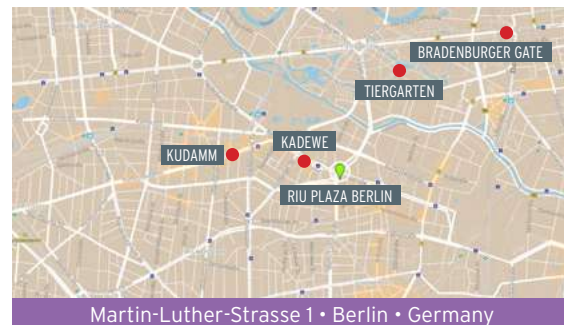

## HOTEL RIU PLAZA GUADALAJARA

MEXICO · GUADALAJARA

### PLACES OF INTEREST IN GUADALAJARA

Matute Remus

Andares Plaza Mall

The Tequila Route

Guadalajara Cathedral

Omnilife stadium

Cabañas hospice

## HOTEL RIU PLAZA BERLIN

GERMANY · BERLIN

0.3 miles from KaDeWe & KuDamm  
comercial center

1 miles from Tiergarten

17 miles from Berlin Brandenburg  
Airport *Willy Brandt*

RIU HOTELS & RESORTS