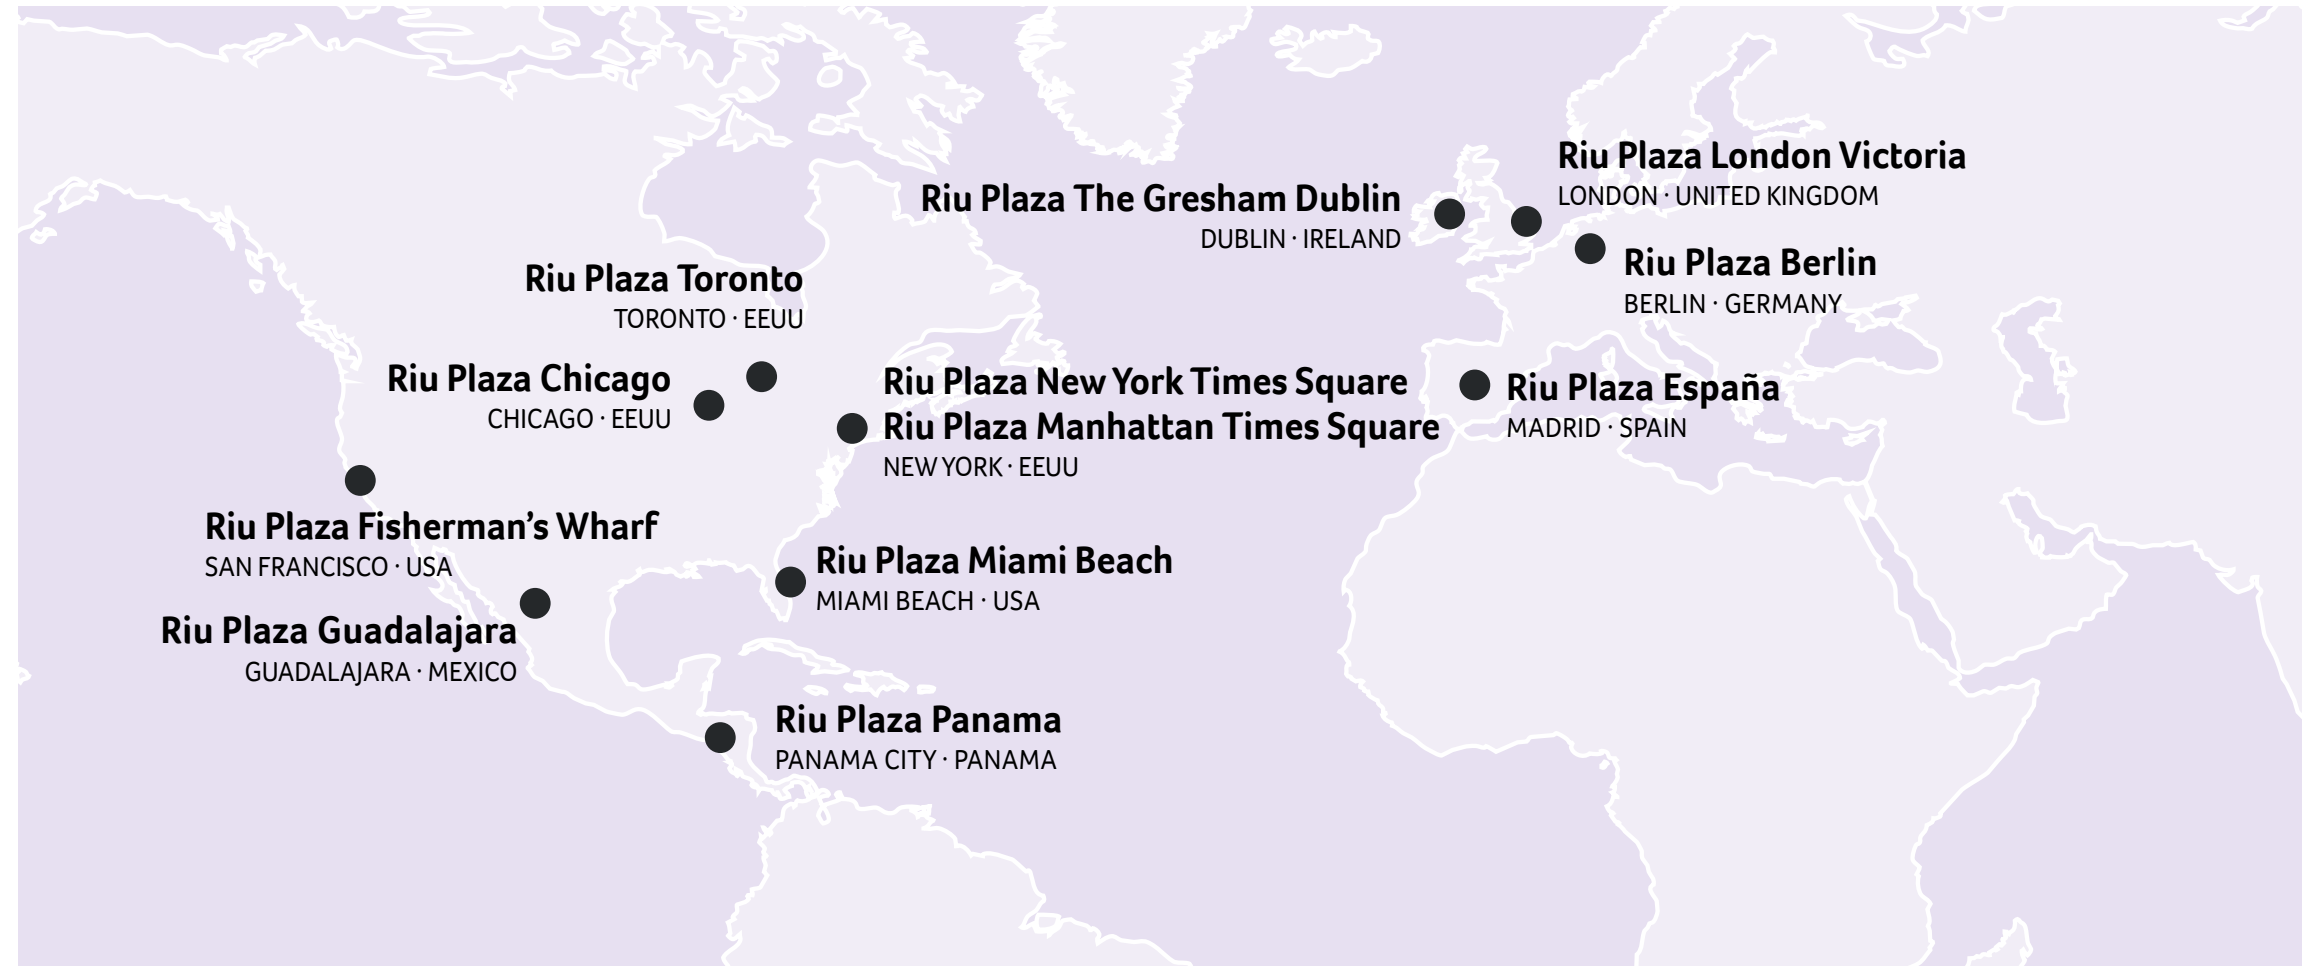

# RIU

PLAZA

HOTELS THAT EMBRACE THE CITY

# RIU PLAZA

Discover Riu Plaza  
Hotels in the best cities  
in the world

In Riu Hotels we work to  
enhance our leisure offer every  
day, to offer you a hotel chain  
which is evolving, coming  
ever closer to your demands.

New hotels, services and facilities

LONDON

TORONTO

CHICAGO

Discover RIU Plaza hotels in the greatest cities of the world.

At RIU Hotels, we work continuously to better our services and be an innovative hotel chain in order to meet the needs of our customers.

## HOTEL RIU PLAZA PANAMA

PANAMA · PANAMA CITY

Located in the heart  
of Panama City's  
financial district

1 mile from Multiplaza  
Pacific mall

13 miles from Tocumen  
International Airport

RIU HOTELS & RESORTS