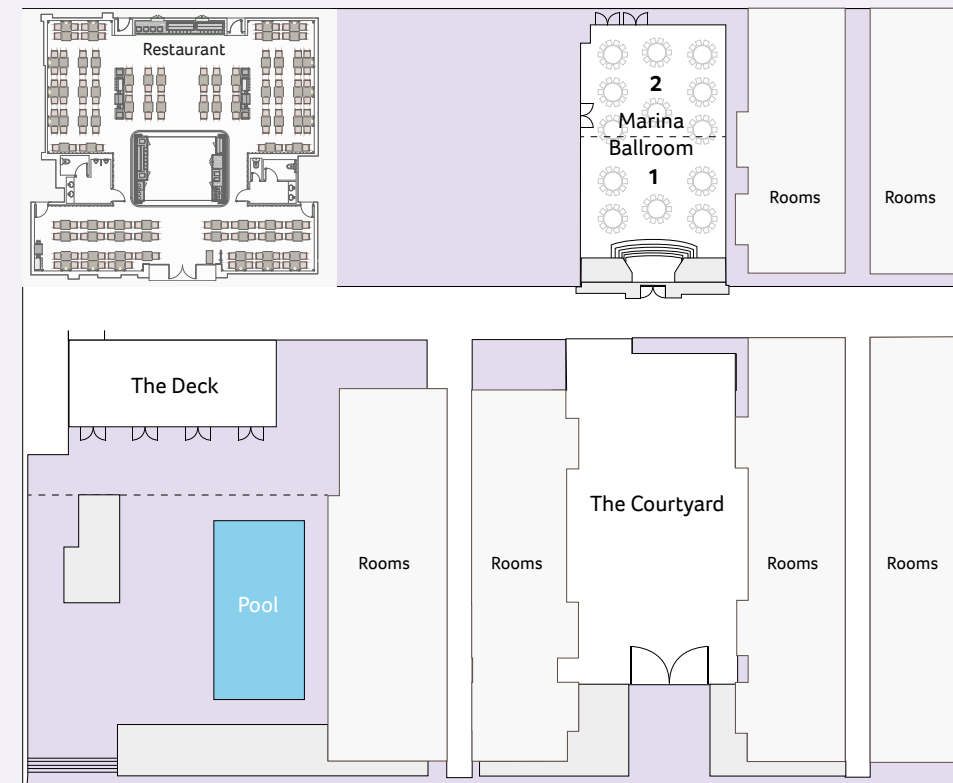

### ROOMS

MARINA

MARINA 1

MARINA 2

THE DECK

THE COURTYARD

Room name	Square feet	Dimensions	Height	Banquet	Theater	Classroom	Reception	2/6 class	U-shape	Conference
Marina	2,196	37'1" x 58'10"	9'7"	160	240	120	220	80	50	60
Marina 1	1,080	37'1" x 28'6"	9'7"	70	80	40	120	30	20	30
Marina 2	1,116	37'1" x 30'1"	9'7"	80	110	60	125	40	25	30
The deck	1,170	52'9" x 22'	8'5"	100	-	-	125	-	-	-
The courtyard	3,612	84' x 43'	-	180	-	-	300	-	-	-