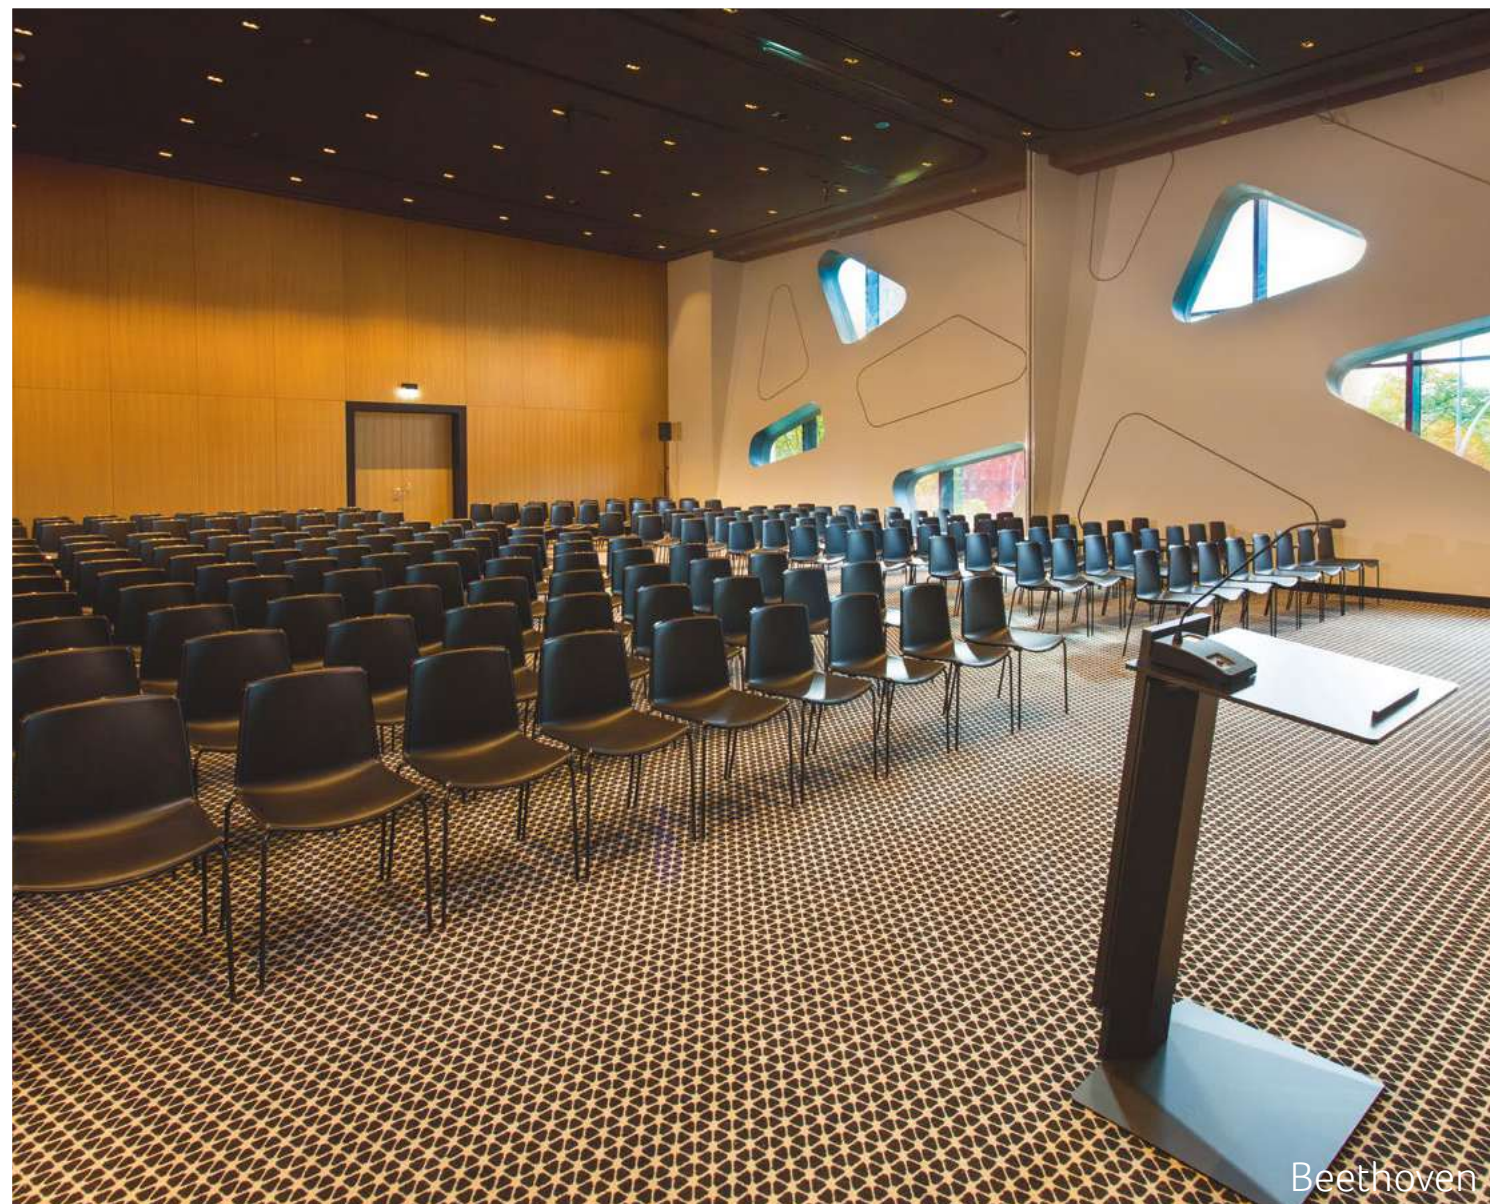

RIU

PLAZA

HOTEL RIU PLAZA BERLIN

GERMANY · BERLIN

ROOMS FLOOR 1

BEETHOVEN

BACH

STRAUSS

WAGNER

MENDELSSOHN

ROOMS FLOOR 2

BRAHMS

RIU HOTELS & RESORTS