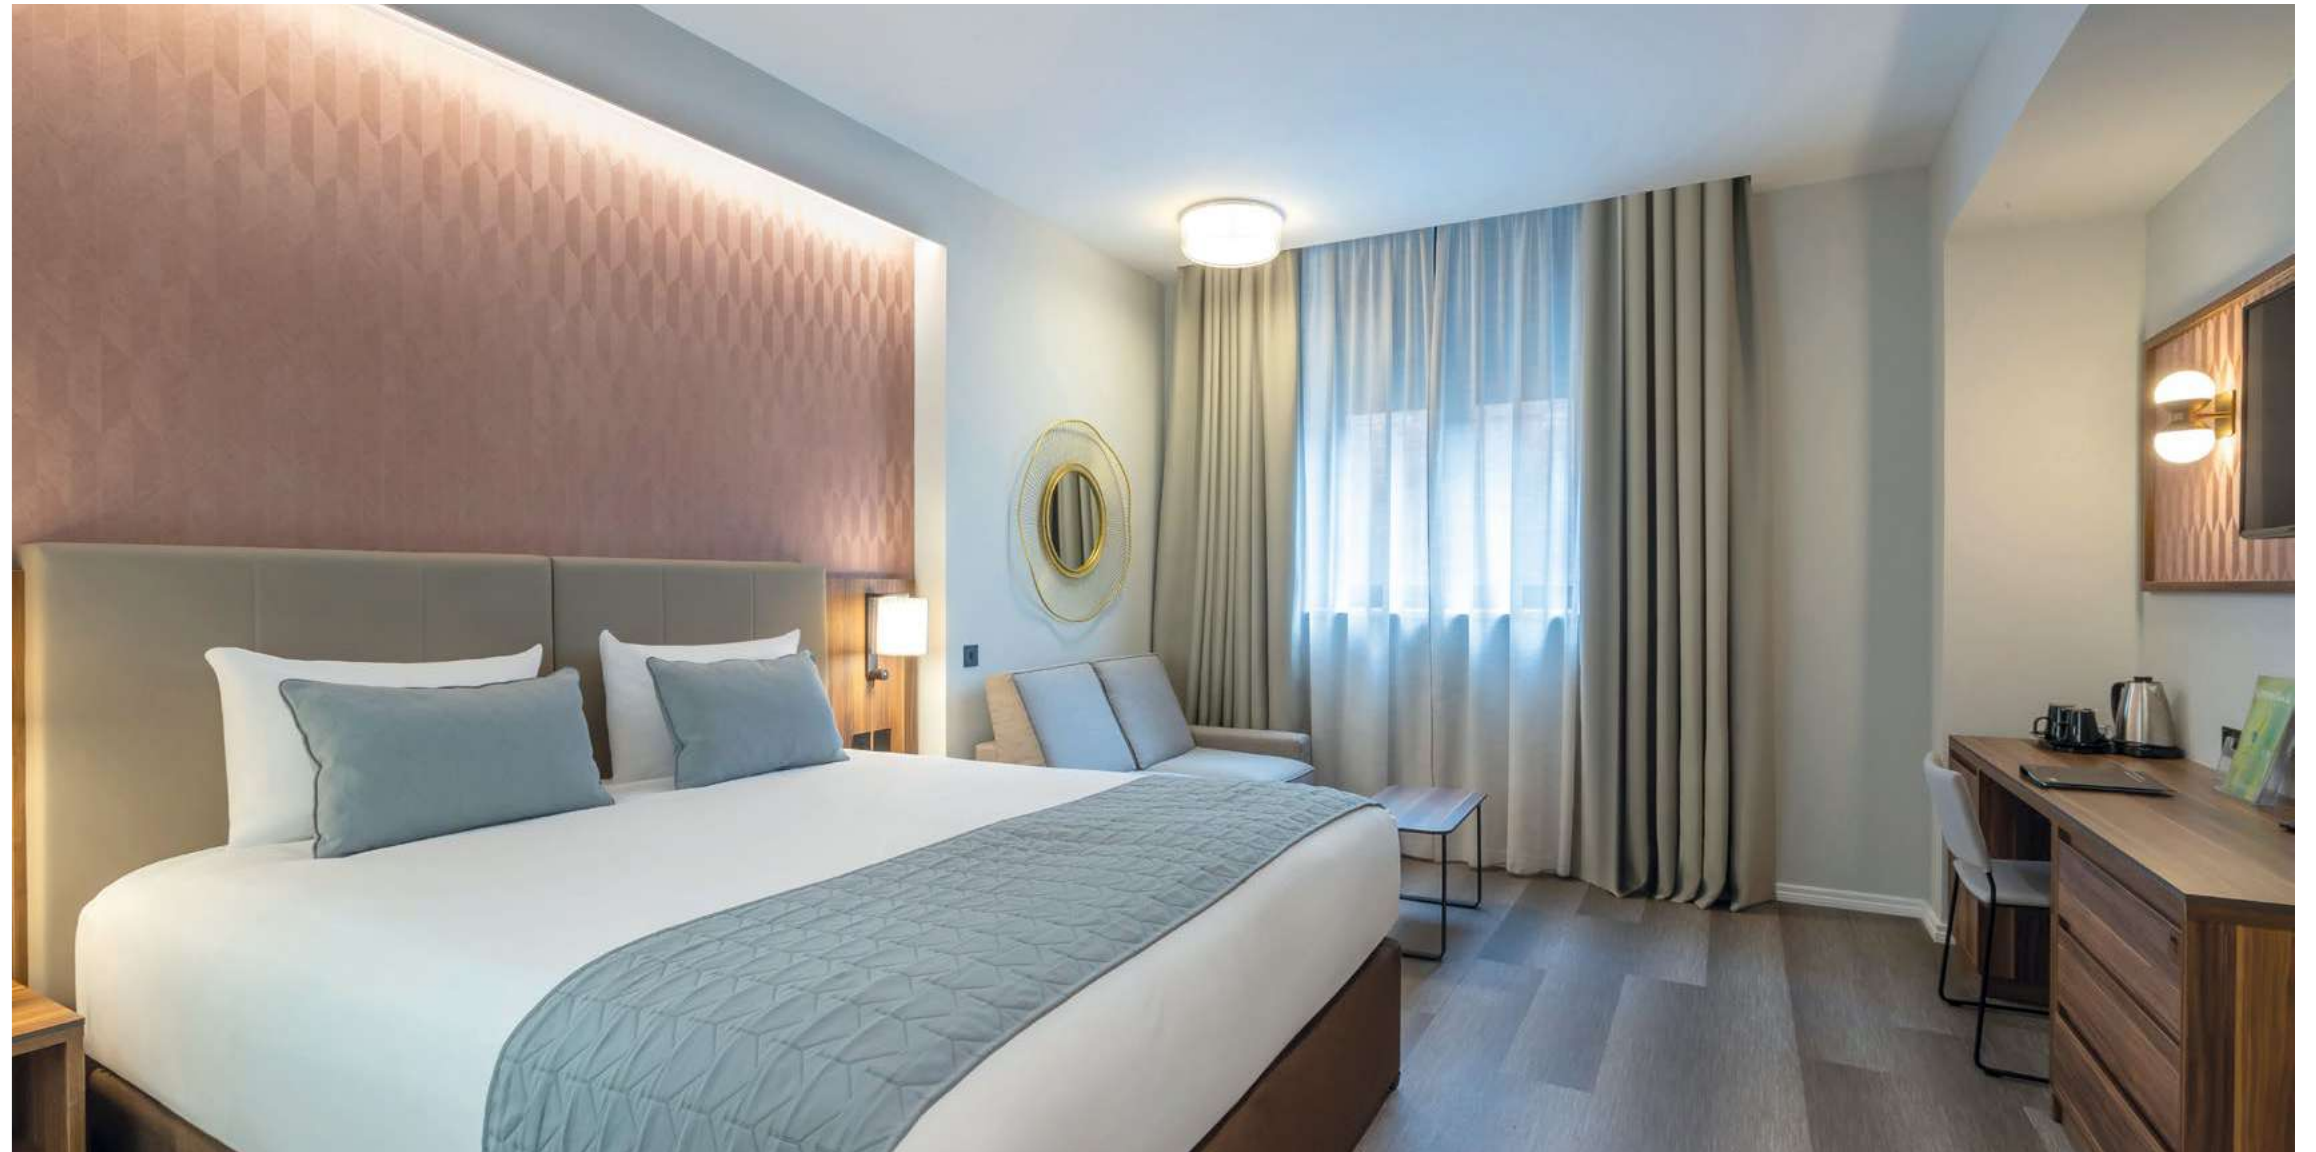

RIU

PLAZA

HOTEL RIU PLAZA THE GRESHAM DUBLIN

IRELAND · DUBLIN

6 FLOORS &
388 GUESTROOMS

Historical building
with 6 floors

Standard Rooms (Twin, Double)

Superior Rooms (Twin, Double)

Family Rooms (Twin, Double)

Suites