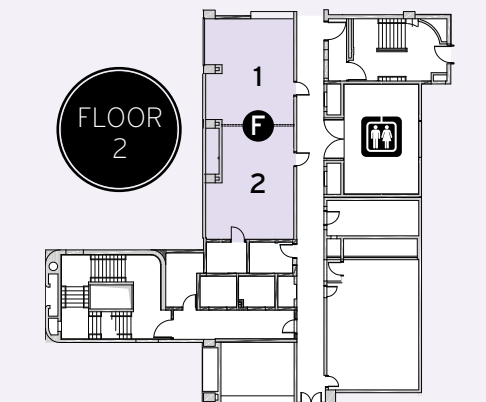

RIU

PLAZA

HOTEL RIU PLAZA BERLIN

GERMANY · BERLIN

ROOMS FLOOR 1

BEETHOVEN

BACH

STRAUSS

WAGNER

MENDELSSOHN

ROOMS FLOOR 2

BRAHMS

ROOMS FLOOR 1	Area m² (ft²)	Width m (ft)	Length m (ft)	Height m (ft)	Theater	Classroom	U-Shape	Banquet	Cocktail
A BEETHOVEN	247 (2659)	11 (118)	11.5 (124)	5.8 (19)	200	150	60	150	300
BEETHOVEN 1	135 (1453)	9 (97)	11.5 (124)	5.8 (19)	120	80	36	70	160
BEETHOVEN 2	112 (1205)	20 (216)	11.5 (124)	5.8 (19)	80	70	33	60	140
B BACH	150 (1614)	12 (128)	11.5 (124)	5.8 (19)	115	90	40	80	180
BACH 1	75 (807)	5.75 (62)	11.5 (124)	5.8 (19)	50	40	20	30	90
BACH 2	76 (807)	6 (65)	11.5 (124)	5.8 (19)	50	40	20	30	90
C STRAUSS	46 (495)	5 (54)	11.3 (122)	2.6 (8.5)	40	27	20	N/A	55
STRAUSS 1	30 (323)	5 (54)	7.6 (82)	2.6 (8.5)	25	18	8	N/A	35
STRAUSS 2	15 (161)	5 (54)	3.6 (39)	2.6 (8.5)	10	9	12	N/A	20
D WAGNER	100 (1076)	6.5 (70)	13.3 (143)	2.6 (8.5)	65	50	40	50	125
E MENDELSSOHN	55 (592)	5 (54)	11.9 (128)	2.6 (8.5)	45	30	25	N/A	65
MENDELSSOHN 1	37 (398)	5 (54)	6.75 (73)	2.6 (8.5)	25	20	17	N/A	45
MENDELSSOHN 2	18 (194)	5 (54)	4.05 (44)	2.6 (8.5)	13	9	8	N/A	N/A
FOYER 1	N/A	N/A	N/A	2.6 (8.5)	N/A	N/A	N/A	N/A	N/A
FOYER 2	N/A	N/A	N/A	2.6 (8.5)	N/A	N/A	N/A	N/A	N/A

ROOM FLOOR 2	Area m² (ft²)	Width m (ft)	High m (ft)	Height m (ft)	Theater	Classroom	U-Shape	Banquet	Cocktail
F BRAHMS	93 (1001)	5.4 (58)	17 (183)	2.6 (8.5)	60	60	38	50	115
BRAHMS 1	50 (538)	5.4 (58)	9 (98)	2.6 (8.5)	35	40	25	30	60
BRAHMS 2	43 (463)	5.4 (58)	8 (85)	2.6 (8.5)	25	20	13	20	55