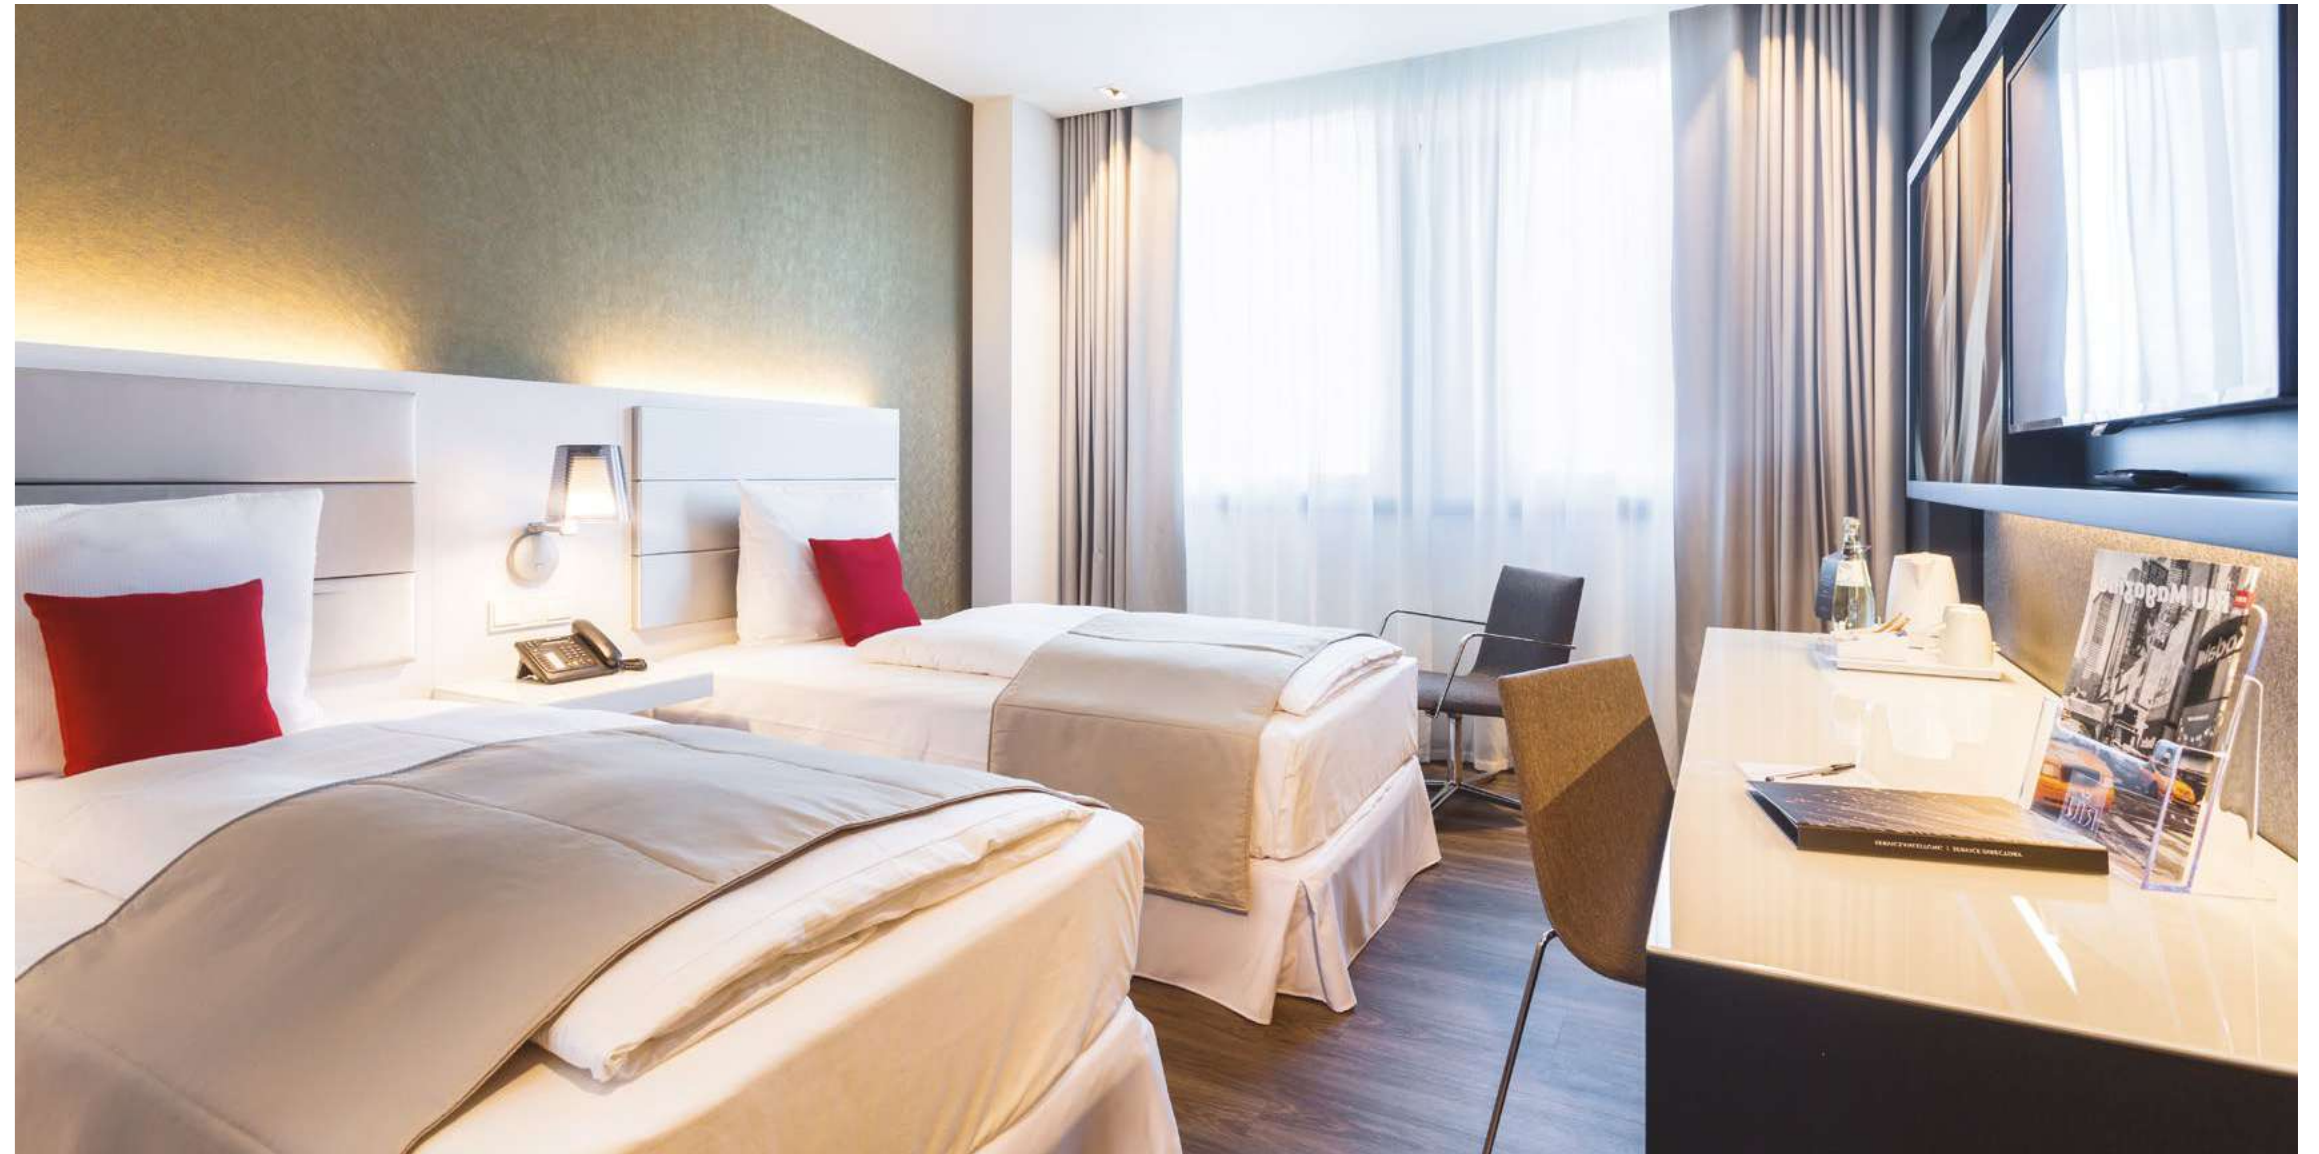

## HOTEL RIU PLAZA BERLIN

ALEMANIA · BERLIN

17 FLOORS &  
357 GUESTROOMS

- Deluxe King rooms
- Deluxe Twin rooms
- Deluxe Superior rooms
- Jr Suites
- Suites
- Master Suites
- Presidential Suites

RIU HOTELS & RESORTS