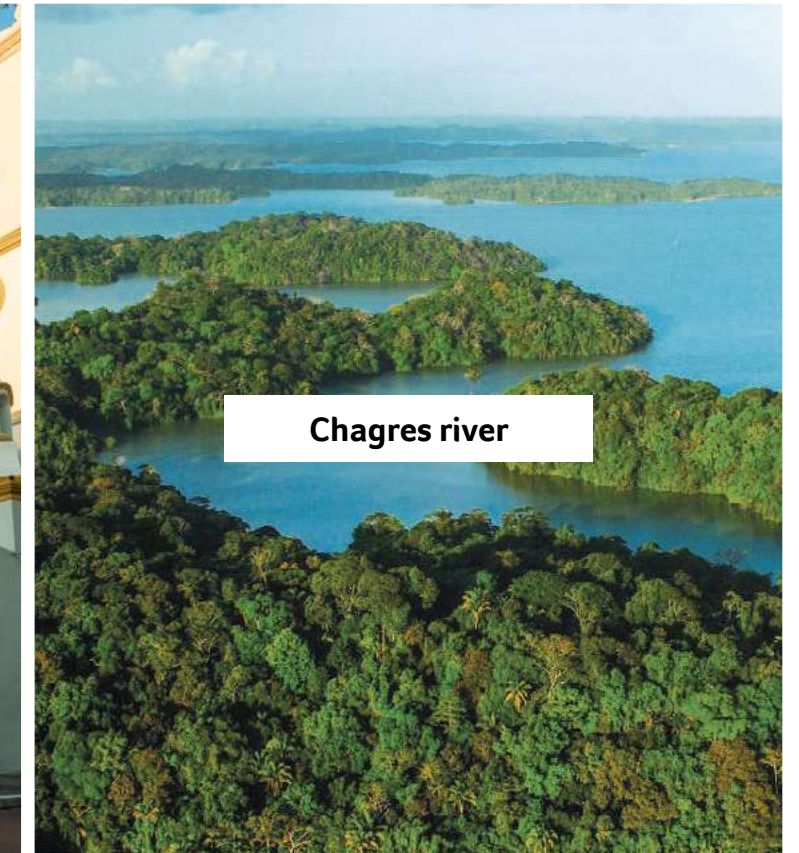

## HOTEL RIU PLAZA PANAMA

PANAMA · PANAMA CITY

### PLACES OF INTEREST IN PANAMA

La Cinta Costera

Old town

Chagres river

Multiplaza Pacific Mall

Causeway

The Panama Canal