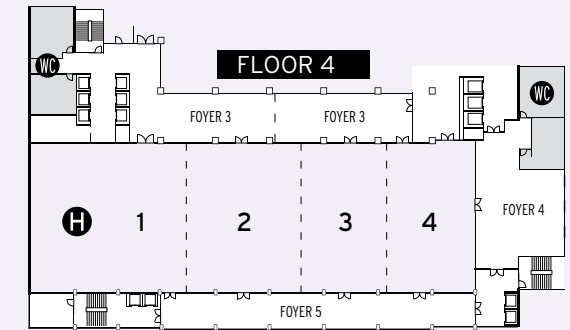

#### ROOMS FLOOR 4 PANAMA

- ROOMS FLOOR 6
- ROMA
- MILANO
- DUBLIN
- THE SYXTH

ROOMS FLOOR 4	Area m <sup>2</sup> (p <sup>2</sup> )	Width m (ft)	Length m (ft)	Height m (ft)	Theater	Classroom	U	Banquet	Cocktail
<b>H</b> PANAMA	1347 (14499)	20.7 (68)	65 (213)	5 (16)	1600	800	N/A	900	1500
PANAMA 1	473 (5091)	20.7 (68)	13 (43)	5 (16)	450	260	70	300	350
PANAMA 2	349 (3757)	20.7 (68)	12 (29)	5 (16)	350	200	55	200	300
PANAMA 3	258 (2777)	20.7 (68)	17 (56)	5 (16)	180	120	45	100	200
PANAMA 4	267 (2874)	20.7 (68)	23 (75)	5 (16)	180	120	45	100	200
FOYER 3	260 (2799)	6.7 (22)	41 (135)	5 (16)	N/A	N/A	N/A	N/A	N/A
FOYER 4	205 (2206)	N/A	N/A	5 (16)	N/A	N/A	N/A	N/A	N/A
FOYER 5	260 (2207)	N/A	N/A	5 (16)	N/A	N/A	N/A	N/A	N/A