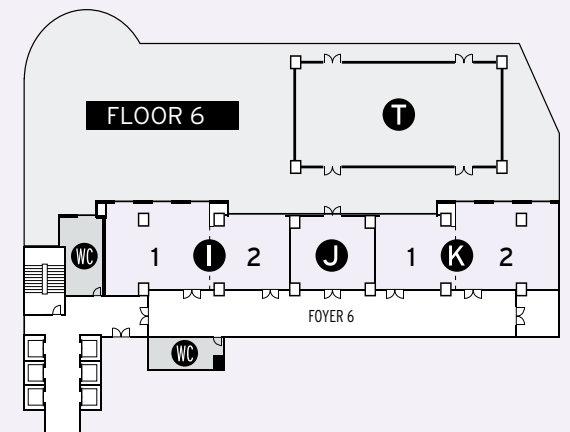

#### ROOMS FLOOR 4 PANAMA

- ROOMS FLOOR 6
- ROMA
- MILANO
- DUBLIN
- THE SYXTH

ROOMS FLOOR 4	Area m <sup>2</sup> (p <sup>2</sup> )	Width m (ft)	Length m (ft)	Height m (ft)	Theater	Classroom	U	Banquet	Cocktail
<b>H</b> PANAMA	1347 (14499)	20.7 (68)	65 (213)	5 (16)	1600	800	N/A	900	1500
PANAMA 1	473 (5091)	20.7 (68)	13 (43)	5 (16)	450	260	70	300	350
PANAMA 2	349 (3757)	20.7 (68)	12 (29)	5 (16)	350	200	55	200	300
PANAMA 3	258 (2777)	20.7 (68)	17 (56)	5 (16)	180	120	45	100	200
PANAMA 4	267 (2874)	20.7 (68)	23 (75)	5 (16)	180	120	45	100	200
FOYER 3	260 (2799)	6.7 (22)	41 (135)	5 (16)	N/A	N/A	N/A	N/A	N/A
FOYER 4	205 (2206)	N/A	N/A	5 (16)	N/A	N/A	N/A	N/A	N/A
FOYER 5	260 (2207)	N/A	N/A	5 (16)	N/A	N/A	N/A	N/A	N/A

ROOMS FLOOR 6	Area m <sup>2</sup> (p <sup>2</sup> )	Width m (ft)	Length m (ft)	Height m (ft)	Theater	Classroom	U	Banquet	Cocktail
<b>I</b> ROMA	150 (1615)	N/A	19 (62)	4 (13)	70	60	45	60	100
ROMA 1	93 (1001)	8.5 (28)	11 (36)	4 (13)	30	20	20	30	40
ROMA 2	57 (614)	7.5 (25)	8 (26)	4 (13)	30	20	20	30	40
<b>K</b> MILANO	150 (1615)	7.5 (25)	19.5 (64)	4 (13)	70	60	45	60	100
MILANO 1	57 (614)	7.5 (25)	8.5 (28)	4 (13)	30	20	20	30	40
MILANO 2	93 (1001)	7.5 (25)	11 (36)	4 (13)	30	20	20	30	40
<b>J</b> DUBLIN	60 (646)	7.5 (25)	9 (29)	4 (13)	40	24	20	30	40
<b>T</b> THE SYXTH	336 (3617)	14 (46)	24 (79)	4.3 (14)	350	200	50	240	300
FOYER 6	177 (1905)	N/A	N/A	4 (13)	N/A	N/A	N/A	N/A	N/A