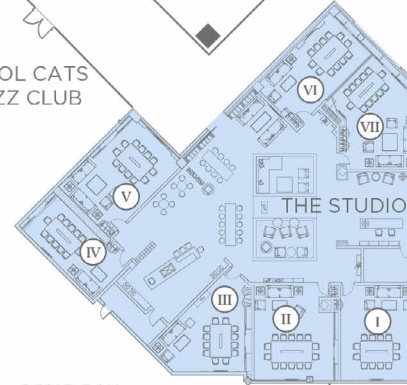

THE STUDIO

Ideal for Senior Leader meetings, business review and strategic planning sessions, The Studio offers seven comfortable rooms with built-in AV and seating for up to 84 people, all surrounding a communal style relaxing area equipped for all types of Food & Beverage offerings. Book it all and have 352 sqm. exclusively to plan for your future success.

	Dimensions		Capacity				
	L x W x H (m)	Sq.m.	Theater	Classroom	U-Shape	Banquet	Reception
Grand Ballroom	22.0 x 45.5 x 7	1000	950	540	-	700	900
Grand Ballroom I	22.0 x 16.5 x 7	363	260	168	72	200	300
Grand Ballroom II	22.0 x 12.5 x 7	274	180	135	63	150	250
Grand Ballroom III	22.0 x 16.5 x 7	363	260	168	72	200	300
Fansipan Ballroom	15.8 x 30.5 x 7	480	378	210	78	300	450
Fansipan I	15.8 x 11.7 x 7	185	150	45	33	100	150
Fansipan II	15.8 x 11.7 x 7	185	150	45	33	100	150
Fansipan III	15.8 x 7.1 x 7	110	70	24	30	50	100
Ho Tay 3	12.3 x 26.0 x 6.5	320	220	108	30	200	290
Ho Tay	12.3 x 9.0 x 6.5	110	70	30	30	40	120
Truc Bach	12.3 x 9.0 x 6.5	110	70	30	30	40	120
Thien Quang	12.3 x 8.1 x 6.5	100	70	30	30	40	120
Hoan Kiem	12.3 x 8.1 x 6.5	100	70	30	30	40	120

G FLOOR

PHOENIX PAVILION

COOL CATS JAZZ CLUB

- I SONG CAU
- II SONG CHAY
- III SONG DA
- IV SONG HONG
- V SONG LO
- VI SONG MA
- VII SONG DUONG

Thang Long Street

PHOENIX PAVILION & THANG LONG ROAD

	Dimensions			Capacity
	L x W (m)	Height (m)	Sq.m.	
Phoenix Pavilion	Round	3.0 - 5.0	38.5	10 - 12
Thang Long Road	56.0 x 6.1	2.5 - 5.0	341	150

THE STUDIO & WEDDING SHOWROOM

	Dimensions			Capacity
	L x W (m)	Height (m)	Sq.m.	Boardroom Set
Song Cau	8.0 x 6.5	4.5	52	12
Song Chay	Angled	4.5	55	12
Song Da	Angled	4.5	51	12
Song Hong	4.5 x 8.5	4.5	39	12
Song Lo	7.0 x 8.0	4.5	55	12
Song Ma	5.5 x 8.5	4.5	45	12
Song Duong	Angled	4.5	55	12