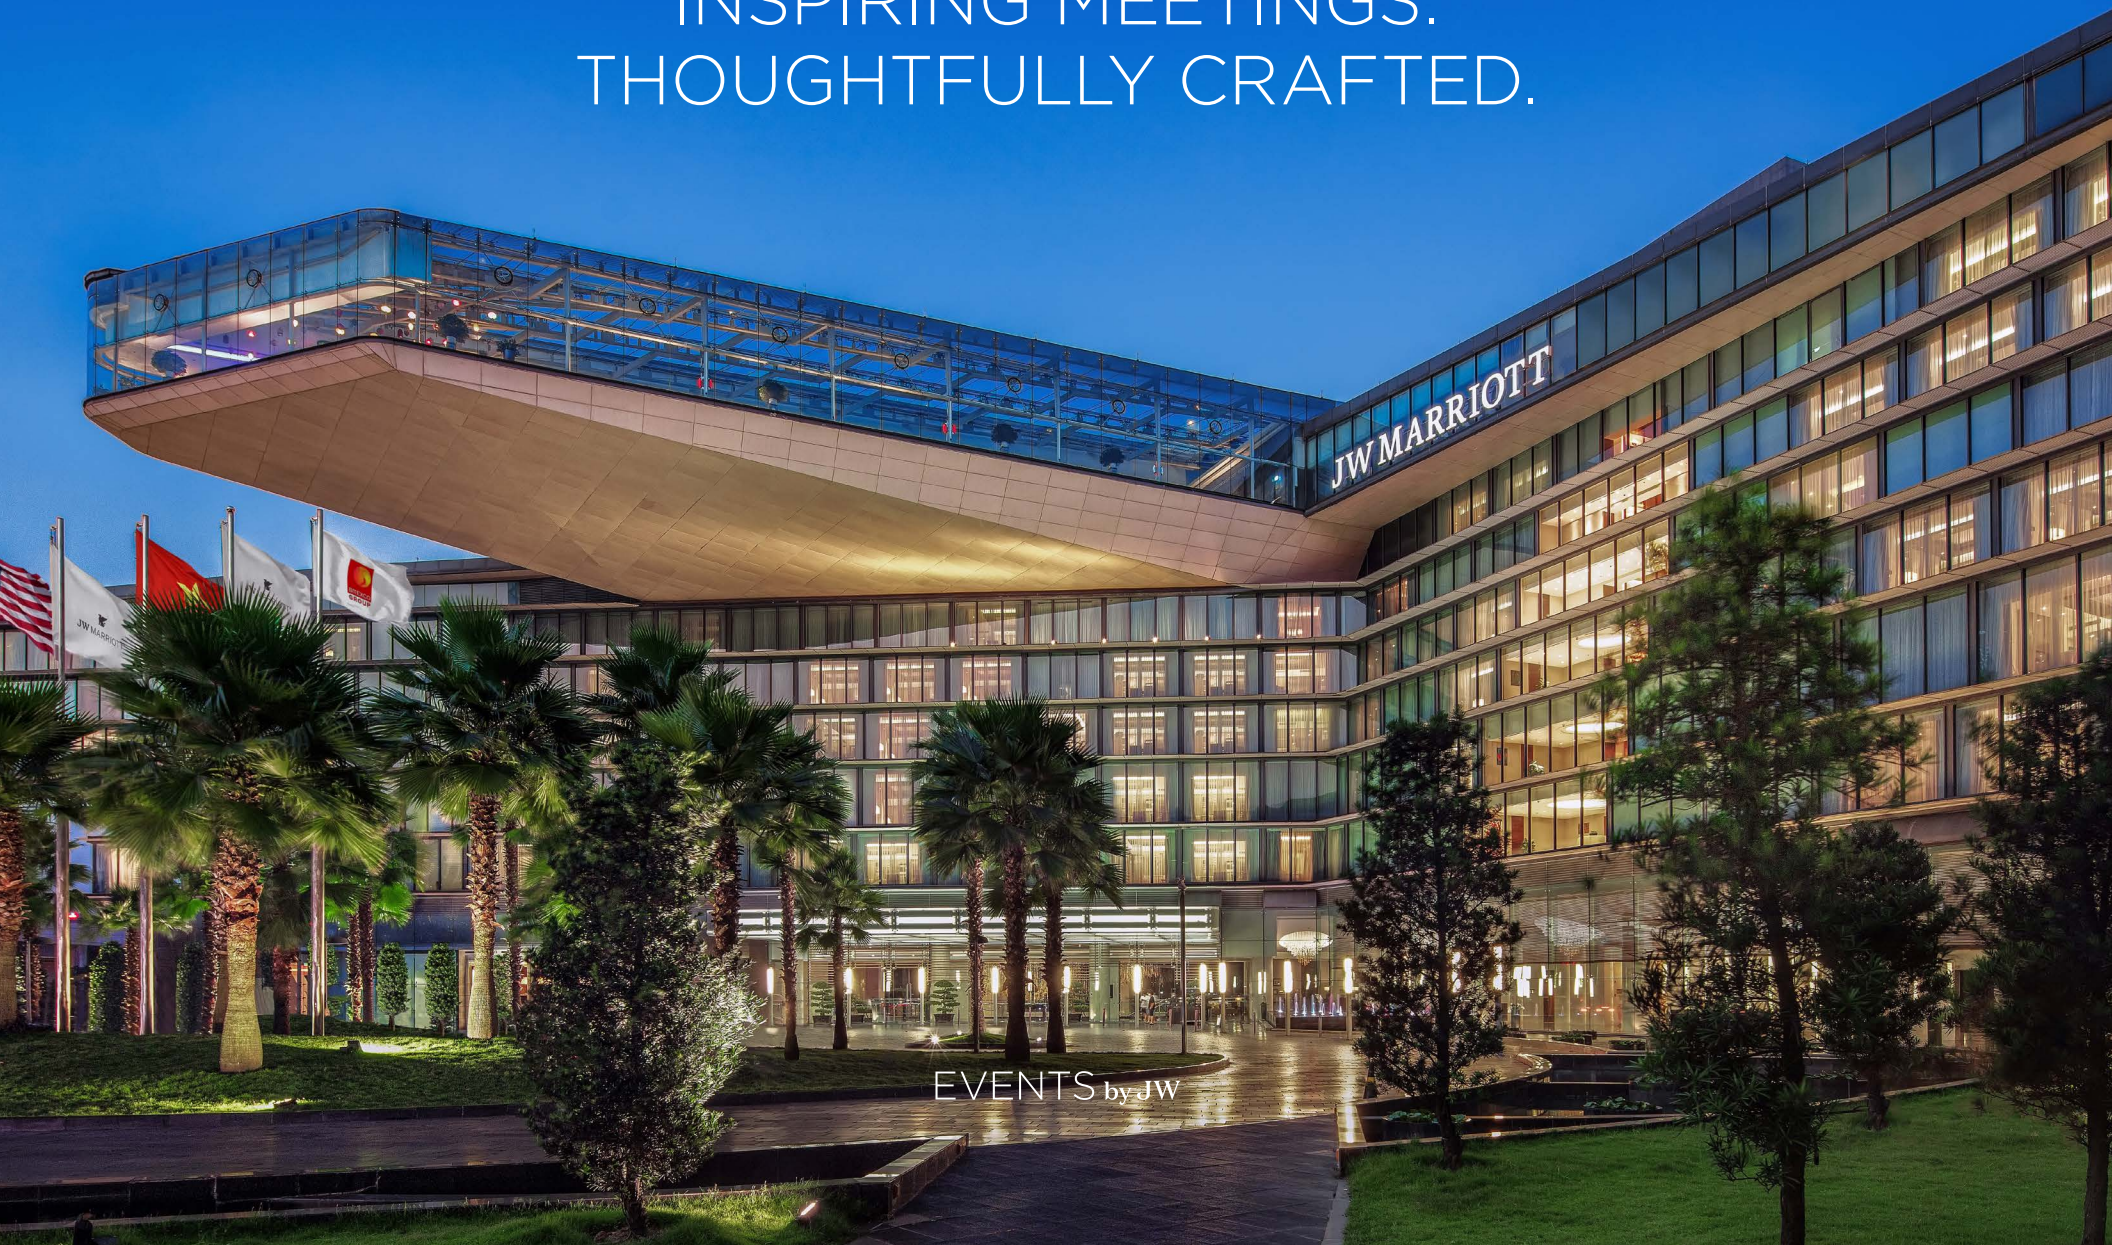

JW MARRIOTT

INSPIRING MEETINGS.
THOUGHTFULLY CRAFTED.

EVENTS by JW

THANG LONG ROAD

PHOENIX PAVILION

THANG LONG ROAD

A totally new experience for your meeting breaks and receptions. Be inspired by the Vietnamese folklore of Lac Long Quan & Au Co and the most stunning locations from North to South of Vietnam, Thang Long Road is an explosion of authentic colors welcoming guests to Hanoi.