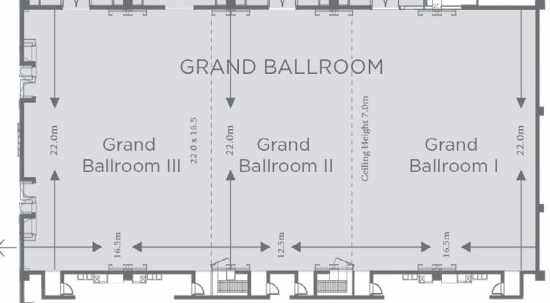

GRAND BALLROOM