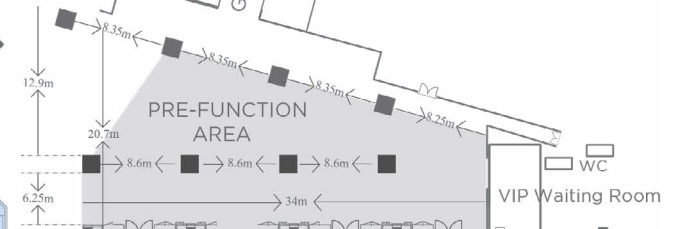

G FLOOR

PHOENIX PAVILION

COOL CATS JAZZ CLUB

- I SONG CAU
- II SONG CHAY
- III SONG DA
- IV SONG HONG
- V SONG LO
- VI SONG MA
- VII SONG DUONG

Thang Long Street

PHOENIX PAVILION & THANG LONG ROAD

	Dimensions			Capacity
	L x W (m)	Height (m)	Sq.m.	
Phoenix Pavilion	Round	3.0 - 5.0	38.5	10 - 12
Thang Long Road	56.0 x 6.1	2.5 - 5.0	341	150

THE STUDIO & WEDDING SHOWROOM

	Dimensions			Capacity
	L x W (m)	Height (m)	Sq.m.	Boardroom Set
Song Cau	8.0 x 6.5	4.5	52	12
Song Chay	Angled	4.5	55	12
Song Da	Angled	4.5	51	12
Song Hong	4.5 x 8.5	4.5	39	12
Song Lo	7.0 x 8.0	4.5	55	12
Song Ma	5.5 x 8.5	4.5	45	12
Song Duong	Angled	4.5	55	12

JW CAFÉ

PRE-FUNCTION AREA

GRAND BALLROOM

FANSIPAN BALLROOM

- Thien Quang
- Truc Bach
- Ho Tay
- Hoan Kiem
- Ho Tay 2: Ho Tay + Truc Bach
- Ho Tay 3: Ho Tay + Truc Bach + Thien Quang
- Truc Bach 2: Truc Bach + Thien Quang

ENTRY