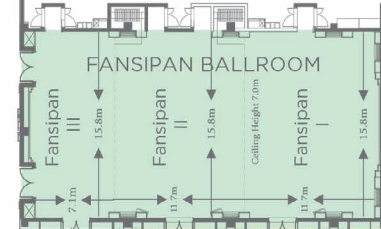

	Dimensions		Capacity				
	L x W x H (m)	Sq.m.	Theater	Classroom	U-Shape	Banquet	Reception
Grand Ballroom	22.0 x 45.5 x 7	1000	950	540	-	700	900
Grand Ballroom I	22.0 x 16.5 x 7	363	260	168	72	200	300
Grand Ballroom II	22.0 x 12.5 x 7	274	180	135	63	150	250
Grand Ballroom III	22.0 x 16.5 x 7	363	260	168	72	200	300
Fansipan Ballroom	15.8 x 30.5 x 7	480	378	210	78	300	450
Fansipan I	15.8 x 11.7 x 7	185	150	45	33	100	150
Fansipan II	15.8 x 11.7 x 7	185	150	45	33	100	150
Fansipan III	15.8 x 7.1 x 7	110	70	24	30	50	100
Ho Tay 3	12.3 x 26.0 x 6.5	320	220	108	30	200	290
Ho Tay	12.3 x 9.0 x 6.5	110	70	30	30	40	120
Truc Bach	12.3 x 9.0 x 6.5	110	70	30	30	40	120
Thien Quang	12.3 x 8.1 x 6.5	100	70	30	30	40	120
Hoan Kiem	12.3 x 8.1 x 6.5	100	70	30	30	40	120

THE STUDIO & WEDDING SHOWROOM

	Dimensions			Capacity
	L x W (m)	Height (m)	Sq.m.	Boardroom Set
Song Cau	8.0 x 6.5	4.5	52	12
Song Chay	Angled	4.5	55	12
Song Da	Angled	4.5	51	12
Song Hong	4.5 x 8.5	4.5	39	12
Song Lo	7.0 x 8.0	4.5	55	12
Song Ma	5.5 x 8.5	4.5	45	12
Song Duong	Angled	4.5	55	12

JW CAFÉ

PRE-FUNCTION AREA

GRAND BALLROOM

FANSIPAN BALLROOM

- Thien Quang
- Truc Bach
- Ho Tay
- Hoan Kiem
- Ho Tay 2: Ho Tay + Truc Bach
- Ho Tay 3: Ho Tay + Truc Bach + Thien Quang
- Truc Bach 2: Truc Bach + Thien Quang