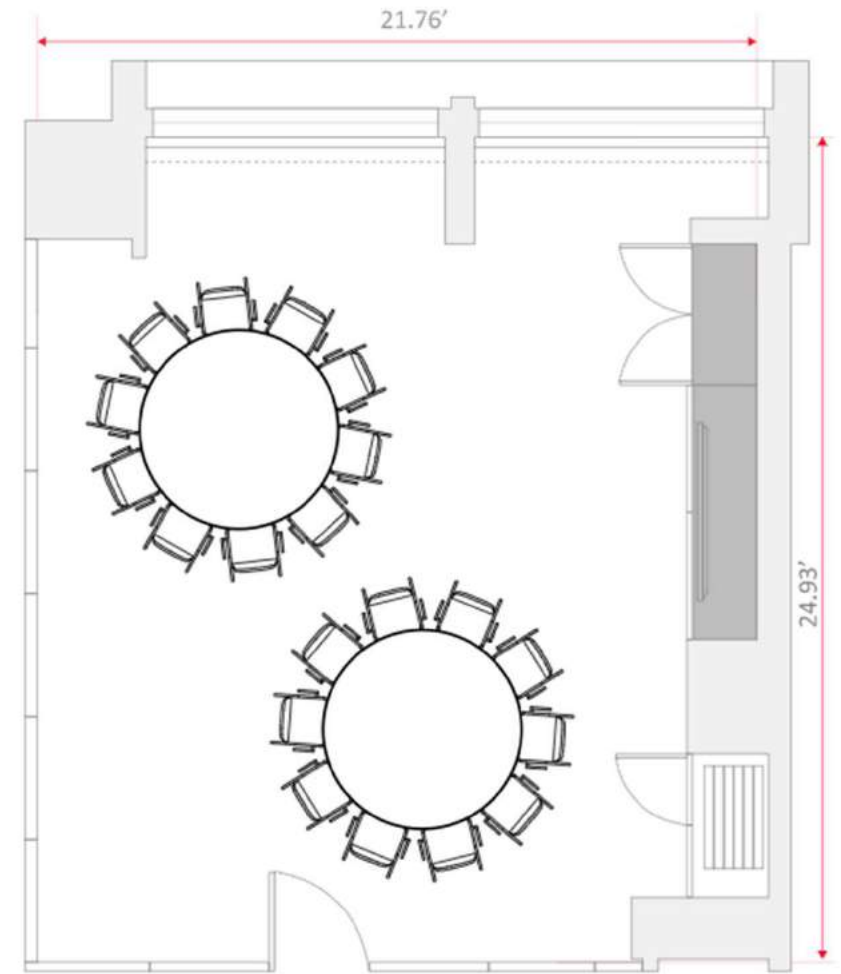

FLOOR PLANS & CAPACITIES

Event Rooms

EVENT ROOM	Size	Dimensions	Boardroom or Dinner (with Screen)	Boardroom or Dinner (without Screen)	Classroom (with middle passage)	Cabaret (7 per table)	Classroom	Banquet Rounds (10 per table)	Banquet two long tables side by side	U-shape	Hollow Square	Theatre	Reception
FOXTAIL	32 sqm	5.99 x 5.21 m	11	12	4 x 3	7	10	10		12	15	20	25
SWEET REED	40 sqm	5.82 x 7.40 m	11	12	4 x 3	14	15	20	28	18	24	30	30
FIELD WOOD	43 sqm	7.25 x 6.12 m	11	12	4 x 3	14	15	20	28	18	24	26	30
CLOVER	42 sqm	6.26 x 7.25 m	11	12	4 x 3	14	15	30	28	18	24	26	30
WILD OAT	26 sqm	4.30 x 6.04 m	11	12	-	-	-	-		-	-	-	-
FOXTAIL SWEET REED	65 sqm	5.21 x 12.51 m	24	26	20	28	25	40		27	24	80	60
FIELD WOOD CLOVER	87 sqm	7.25 x 12.00 m	-	-	-	-	-	50		-	-	50	80
MEADOW	158 sqm	16.75 x 12.51 m	28	30	24	56 (8 x 7)	30	80	72	35	40	60	150
DOVETALE RESTAURANT			-	-	-	-	-	-		-	-	-	275
DOVER YARD BAR			-	-	-	-	-	-		-	-	-	150
NEIGHBOURS CAFE			-	-	-	-	-	-		-	-	-	30
PICCADILLY GREENHOUSE SUITE (826)			-	-	-	-	-	-		-	-	-	30
DOVER TERRACE SUITE (726)			-	-	-	-	-	-		-	-	-	-
GARDEN TERRACE SUITE (710)			-	-	-	-	-	-		-	-	-	-
GREEN PARK PENTHOUSE (717)			-	-	-	-	-	-		-	-	-	60

CAPACITY CHART

Foxtail

FOXTAIL Theatre
20 guests

FOXTAIL Boardroom
8 guests

FOXTAIL Banquet
10 guests

Sweet Reed

SWEET REED Theatre
30 guests

SWEET REED Boardroom
10 guests

SWEET REED Banquet
20 guests

Foxtail Sweet Reed

FOXTAIL SWEET REED U-Shape

18 with 2 per table, 27 with 3 per table

Hollow square similar, with 2 or 3 more guests on the left

FOXTAIL SWEET REED Theatre

40 guests, 10 rows of 4

MEADOW Classroom
24 with 2 per table, 36 with 3 per table

MEADOW Banquet
8 tables of 10 guests each

MEADOW Hollow Square

32 with 2 per table, 48 with 3 per table

MEADOW U-shape

28 with 2 per table, 42 with 3 per table