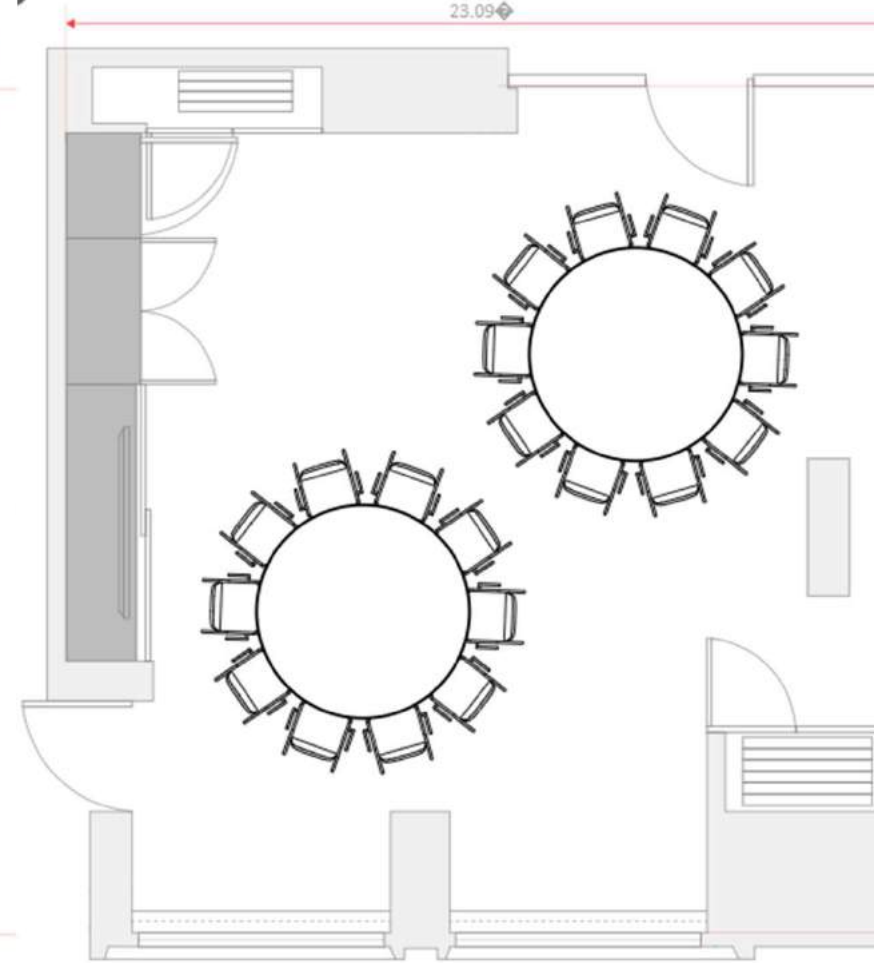

FLOOR PLANS & CAPACITIES

Event Rooms

EVENT ROOM	Size	Dimensions	Boardroom or Dinner (with Screen)	Boardroom or Dinner (without Screen)	Classroom (with middle passage)	Cabaret (7 per table)	Classroom	Banquet Rounds (10 per table)	Banquet two long tables side by side	U-shape	Hollow Square	Theatre	Reception
FOXTAIL	32 sqm	5.99 x 5.21 m	11	12	4 x 3	7	10	10		12	15	20	25
SWEET REED	40 sqm	5.82 x 7.40 m	11	12	4 x 3	14	15	20	28	18	24	30	30
FIELD WOOD	43 sqm	7.25 x 6.12 m	11	12	4 x 3	14	15	20	28	18	24	26	30
CLOVER	42 sqm	6.26 x 7.25 m	11	12	4 x 3	14	15	30	28	18	24	26	30
WILD OAT	26 sqm	4.30 x 6.04 m	11	12	-	-	-	-		-	-	-	-
FOXTAIL SWEET REED	65 sqm	5.21 x 12.51 m	24	26	20	28	25	40		27	24	80	60
FIELD WOOD CLOVER	87 sqm	7.25 x 12.00 m	-	-	-	-	-	50		-	-	50	80
MEADOW	158 sqm	16.75 x 12.51 m	28	30	24	56 (8 x 7)	30	80	72	35	40	60	150
DOVETALE RESTAURANT			-	-	-	-	-	-		-	-	-	275
DOVER YARD BAR			-	-	-	-	-	-		-	-	-	150
NEIGHBOURS CAFE			-	-	-	-	-	-		-	-	-	30
PICCADILLY GREENHOUSE SUITE (826)			-	-	-	-	-	-		-	-	-	30
DOVER TERRACE SUITE (726)			-	-	-	-	-	-		-	-	-	-
GARDEN TERRACE SUITE (710)			-	-	-	-	-	-		-	-	-	-
GREEN PARK PENTHOUSE (717)			-	-	-	-	-	-		-	-	-	60

FOXTAIL SWEET REED Banquet
3 tables of 10 guests each

FOXTAIL SWEET REED Boardroom
22 guests

Field Wood

FIELD WOOD Theatre
26 guests

FIELD WOOD Boardroom
10 guests

FIELD WOOD Banquet
20 guests

Clover

CLOVER Theatre
22 guests

CLOVER Boardroom
10 guests

CLOVER Banquet
20 guests

Field Wood Clover

Field Wood Clover Banquet
4 round of 10 guests each

Field Wood Clover Theatre
52 guests with Front Projection

Meadow

MEADOW Theatre Style
60-66 guests depending on AV

MEADOW Classroom
24 with 2 per table, 36 with 3 per table

MEADOW Banquet
8 tables of 10 guests each

MEADOW Hollow Square

32 with 2 per table, 48 with 3 per table

MEADOW U-shape

28 with 2 per table, 42 with 3 per table