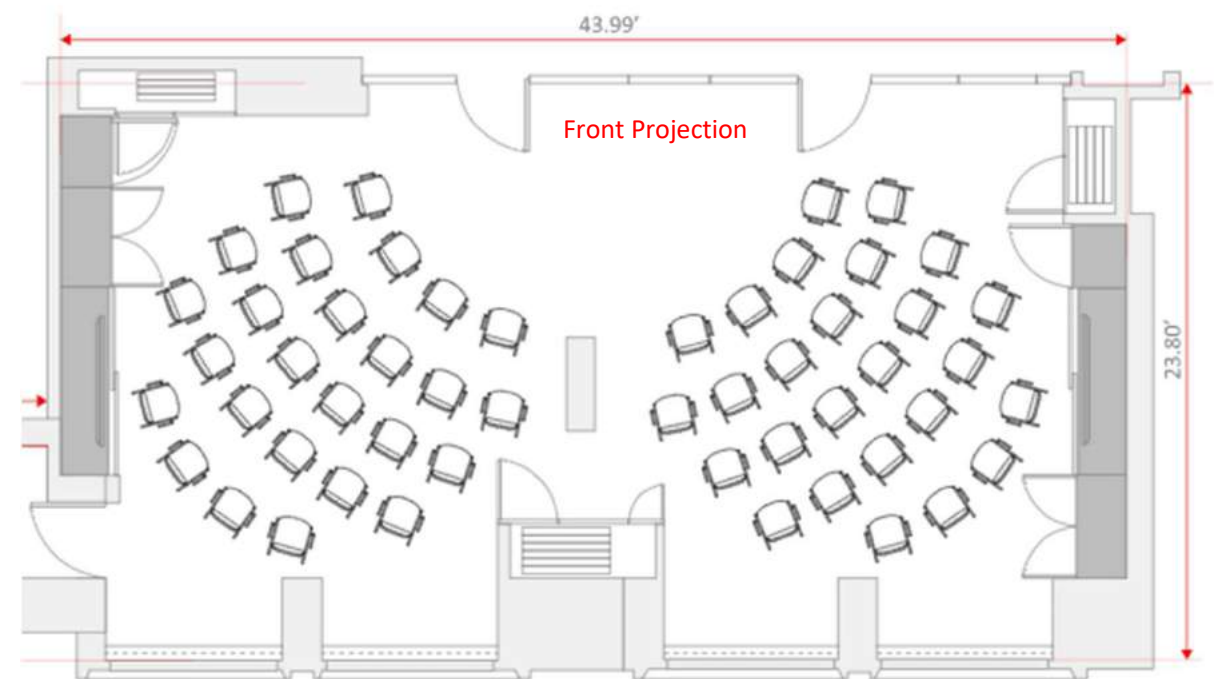

FLOOR PLANS & CAPACITIES

Event Rooms

EVENT ROOM	Size	Dimensions	Boardroom or Dinner (with Screen)	Boardroom or Dinner (without Screen)	Classroom (with middle passage)	Cabaret (7 per table)	Classroom	Banquet Rounds (10 per table)	Banquet two long tables side by side	U-shape	Hollow Square	Theatre	Reception
FOXTAIL	32 sqm	5.99 x 5.21 m	11	12	4 x 3	7	10	10		12	15	20	25
SWEET REED	40 sqm	5.82 x 7.40 m	11	12	4 x 3	14	15	20	28	18	24	30	30
FIELD WOOD	43 sqm	7.25 x 6.12 m	11	12	4 x 3	14	15	20	28	18	24	26	30
CLOVER	42 sqm	6.26 x 7.25 m	11	12	4 x 3	14	15	30	28	18	24	26	30
WILD OAT	26 sqm	4.30 x 6.04 m	11	12	-	-	-	-		-	-	-	-
FOXTAIL SWEET REED	65 sqm	5.21 x 12.51 m	24	26	20	28	25	40		27	24	80	60
FIELD WOOD CLOVER	87 sqm	7.25 x 12.00 m	-	-	-	-	-	50		-	-	50	80
MEADOW	158 sqm	16.75 x 12.51 m	28	30	24	56 (8 x 7)	30	80	72	35	40	60	150
DOVETALE RESTAURANT			-	-	-	-	-	-		-	-	-	275
DOVER YARD BAR			-	-	-	-	-	-		-	-	-	150
NEIGHBOURS CAFE			-	-	-	-	-	-		-	-	-	30
PICCADILLY GREENHOUSE SUITE (826)			-	-	-	-	-	-		-	-	-	30
DOVER TERRACE SUITE (726)			-	-	-	-	-	-		-	-	-	-
GARDEN TERRACE SUITE (710)			-	-	-	-	-	-		-	-	-	-
GREEN PARK PENTHOUSE (717)			-	-	-	-	-	-		-	-	-	60

SWEET REED Banquet
20 guests

Foxtail Sweet Reed

FOXTAIL SWEET REED U-Shape

18 with 2 per table, 27 with 3 per table

Hollow square similar, with 2 or 3 more guests on the left

FOXTAIL SWEET REED Theatre

40 guests, 10 rows of 4

CLOVER Boardroom
10 guests

CLOVER Banquet
20 guests

Field Wood Clover

Field Wood Clover Banquet
4 round of 10 guests each

Field Wood Clover Theatre
52 guests with Front Projection

Meadow

MEADOW Theatre Style
60-66 guests depending on AV

MEADOW Classroom
24 with 2 per table, 36 with 3 per table

MEADOW Banquet
8 tables of 10 guests each

MEADOW Hollow Square

32 with 2 per table, 48 with 3 per table

MEADOW U-shape

28 with 2 per table, 42 with 3 per table