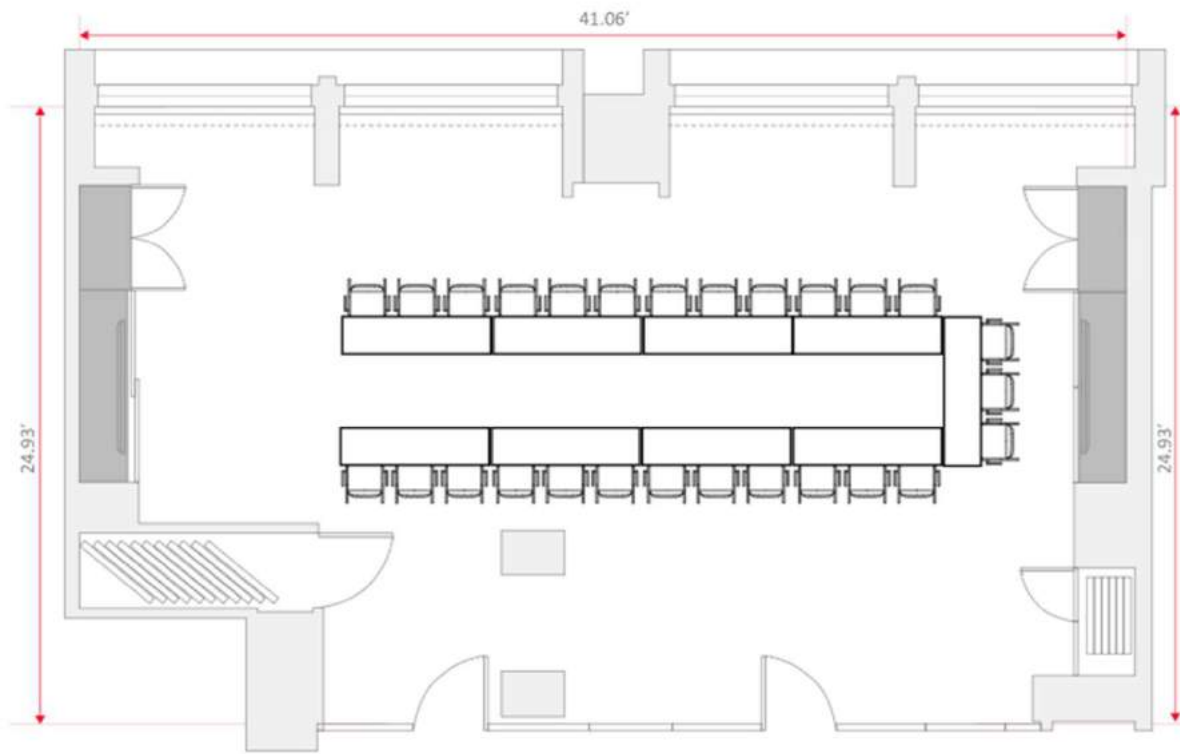

FLOOR PLANS & CAPACITIES

Event Rooms

EVENT ROOM	Size	Dimensions	Boardroom or Dinner (with Screen)	Boardroom or Dinner (without Screen)	Classroom (with middle passage)	Cabaret (7 per table)	Classroom	Banquet Rounds (10 per table)	Banquet two long tables side by side	U-shape	Hollow Square	Theatre	Reception
FOXTAIL	32 sqm	5.99 x 5.21 m	11	12	4 x 3	7	10	10		12	15	20	25
SWEET REED	40 sqm	5.82 x 7.40 m	11	12	4 x 3	14	15	20	28	18	24	30	30
FIELD WOOD	43 sqm	7.25 x 6.12 m	11	12	4 x 3	14	15	20	28	18	24	26	30
CLOVER	42 sqm	6.26 x 7.25 m	11	12	4 x 3	14	15	30	28	18	24	26	30
WILD OAT	26 sqm	4.30 x 6.04 m	11	12	-	-	-	-		-	-	-	-
FOXTAIL SWEET REED	65 sqm	5.21 x 12.51 m	24	26	20	28	25	40		27	24	80	60
FIELD WOOD CLOVER	87 sqm	7.25 x 12.00 m	-	-	-	-	-	50		-	-	50	80
MEADOW	158 sqm	16.75 x 12.51 m	28	30	24	56 (8 x 7)	30	80	72	35	40	60	150
DOVETALE RESTAURANT			-	-	-	-	-	-		-	-	-	275
DOVER YARD BAR			-	-	-	-	-	-		-	-	-	150
NEIGHBOURS CAFE			-	-	-	-	-	-		-	-	-	30
PICCADILLY GREENHOUSE SUITE (826)			-	-	-	-	-	-		-	-	-	30
DOVER TERRACE SUITE (726)			-	-	-	-	-	-		-	-	-	-
GARDEN TERRACE SUITE (710)			-	-	-	-	-	-		-	-	-	-
GREEN PARK PENTHOUSE (717)			-	-	-	-	-	-		-	-	-	60

SWEET REED Banquet
20 guests

Foxtail Sweet Reed

FOXTAIL SWEET REED U-Shape

18 with 2 per table, 27 with 3 per table

Hollow square similar, with 2 or 3 more guests on the left

FOXTAIL SWEET REED Theatre

40 guests, 10 rows of 4

CLOVER Boardroom
10 guests

CLOVER Banquet
20 guests

Field Wood Clover

Field Wood Clover Banquet
4 round of 10 guests each

Field Wood Clover Theatre
52 guests with Front Projection

Meadow

MEADOW Theatre Style
60-66 guests depending on AV

MEADOW Classroom
24 with 2 per table, 36 with 3 per table

MEADOW Banquet
8 tables of 10 guests each

MEADOW Hollow Square

32 with 2 per table, 48 with 3 per table

MEADOW U-shape

28 with 2 per table, 42 with 3 per table