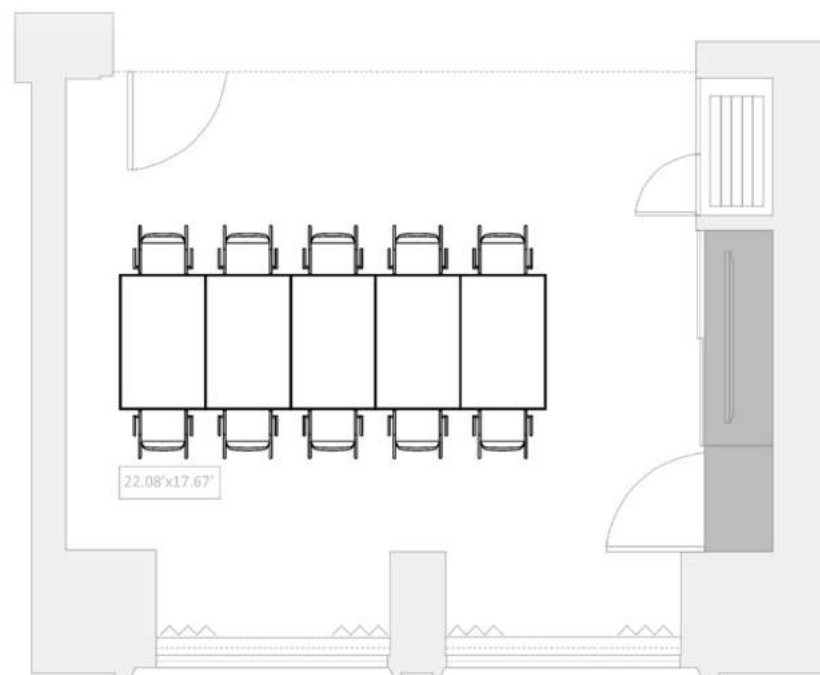

FLOOR PLANS & CAPACITIES

Event Rooms

EVENT ROOM	Size	Dimensions	Boardroom or Dinner (with Screen)	Boardroom or Dinner (without Screen)	Classroom (with middle passage)	Cabaret (7 per table)	Classroom	Banquet Rounds (10 per table)	Banquet two long tables side by side	U-shape	Hollow Square	Theatre	Reception
FOXTAIL	32 sqm	5.99 x 5.21 m	11	12	4 x 3	7	10	10		12	15	20	25
SWEET REED	40 sqm	5.82 x 7.40 m	11	12	4 x 3	14	15	20	28	18	24	30	30
FIELD WOOD	43 sqm	7.25 x 6.12 m	11	12	4 x 3	14	15	20	28	18	24	26	30
CLOVER	42 sqm	6.26 x 7.25 m	11	12	4 x 3	14	15	30	28	18	24	26	30
WILD OAT	26 sqm	4.30 x 6.04 m	11	12	-	-	-	-		-	-	-	-
FOXTAIL SWEET REED	65 sqm	5.21 x 12.51 m	24	26	20	28	25	40		27	24	80	60
FIELD WOOD CLOVER	87 sqm	7.25 x 12.00 m	-	-	-	-	-	50		-	-	50	80
MEADOW	158 sqm	16.75 x 12.51 m	28	30	24	56 (8 x 7)	30	80	72	35	40	60	150
DOVETALE RESTAURANT			-	-	-	-	-	-		-	-	-	275
DOVER YARD BAR			-	-	-	-	-	-		-	-	-	150
NEIGHBOURS CAFE			-	-	-	-	-	-		-	-	-	30
PICCADILLY GREENHOUSE SUITE (826)			-	-	-	-	-	-		-	-	-	30
DOVER TERRACE SUITE (726)			-	-	-	-	-	-		-	-	-	-
GARDEN TERRACE SUITE (710)			-	-	-	-	-	-		-	-	-	-
GREEN PARK PENTHOUSE (717)			-	-	-	-	-	-		-	-	-	60

MEADOW Classroom
24 with 2 per table, 36 with 3 per table

MEADOW Banquet
8 tables of 10 guests each

MEADOW Hollow Square

32 with 2 per table, 48 with 3 per table

MEADOW U-shape

28 with 2 per table, 42 with 3 per table

MEADOW Boardroom

30 guests

Wild Oat

WILD OAT Theatre
20 guests

WILD OAT Boardroom
10 guests

WILD OAT Banquet
10 guests

Dovetale

Dovetale Restaurant