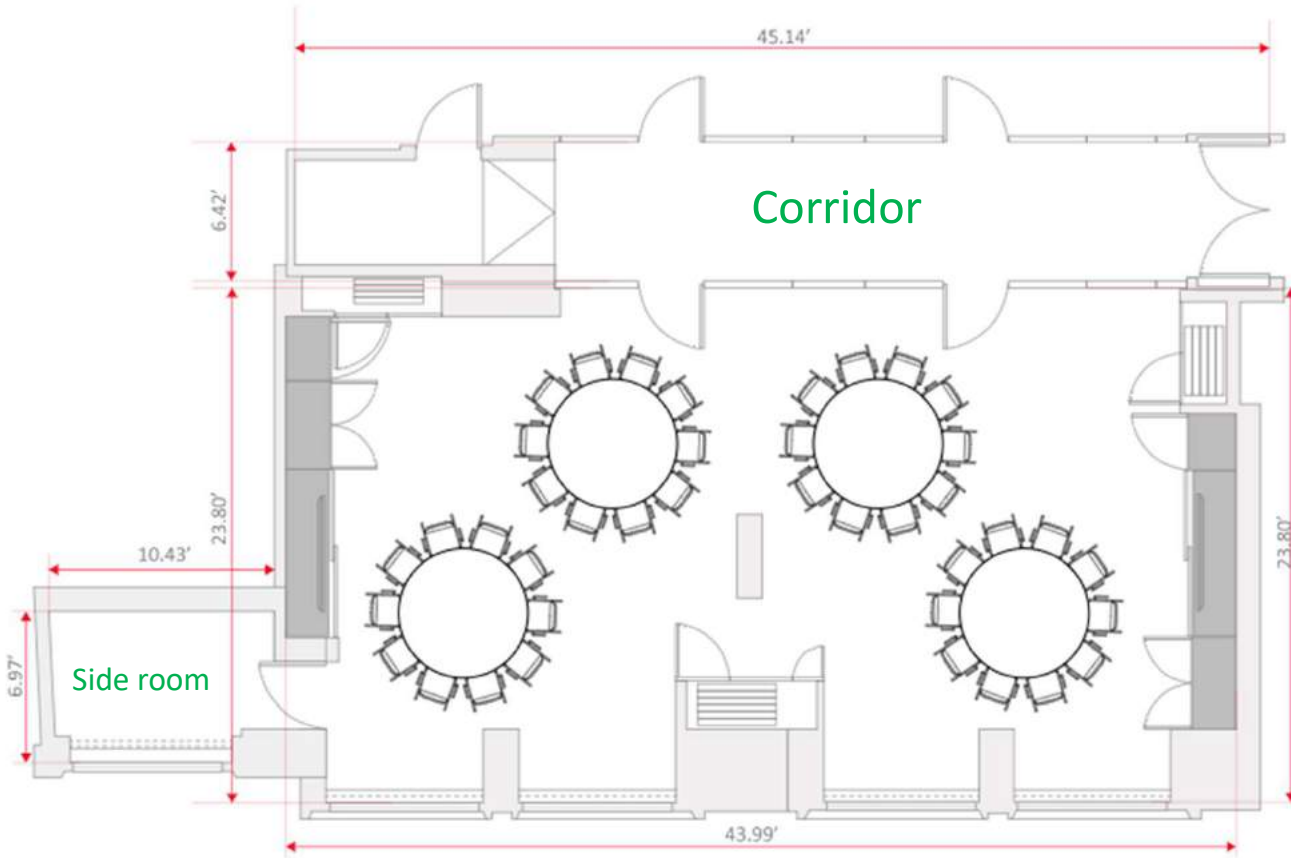

FLOOR PLANS & CAPACITIES

Event Rooms

EVENT ROOM	Size	Dimensions	Boardroom or Dinner (with Screen)	Boardroom or Dinner (without Screen)	Classroom (with middle passage)	Cabaret (7 per table)	Classroom	Banquet Rounds (10 per table)	Banquet two long tables side by side	U-shape	Hollow Square	Theatre	Reception
FOXTAIL	32 sqm	5.99 x 5.21 m	11	12	4 x 3	7	10	10		12	15	20	25
SWEET REED	40 sqm	5.82 x 7.40 m	11	12	4 x 3	14	15	20	28	18	24	30	30
FIELD WOOD	43 sqm	7.25 x 6.12 m	11	12	4 x 3	14	15	20	28	18	24	26	30
CLOVER	42 sqm	6.26 x 7.25 m	11	12	4 x 3	14	15	30	28	18	24	26	30
WILD OAT	26 sqm	4.30 x 6.04 m	11	12	-	-	-	-		-	-	-	-
FOXTAIL SWEET REED	65 sqm	5.21 x 12.51 m	24	26	20	28	25	40		27	24	80	60
FIELD WOOD CLOVER	87 sqm	7.25 x 12.00 m	-	-	-	-	-	50		-	-	50	80
MEADOW	158 sqm	16.75 x 12.51 m	28	30	24	56 (8 x 7)	30	80	72	35	40	60	150
DOVETALE RESTAURANT			-	-	-	-	-	-		-	-	-	275
DOVER YARD BAR			-	-	-	-	-	-		-	-	-	150
NEIGHBOURS CAFE			-	-	-	-	-	-		-	-	-	30
PICCADILLY GREENHOUSE SUITE (826)			-	-	-	-	-	-		-	-	-	30
DOVER TERRACE SUITE (726)			-	-	-	-	-	-		-	-	-	-
GARDEN TERRACE SUITE (710)			-	-	-	-	-	-		-	-	-	-
GREEN PARK PENTHOUSE (717)			-	-	-	-	-	-		-	-	-	60

CLOVER Boardroom
10 guests

CLOVER Banquet
20 guests

Field Wood Clover

Field Wood Clover Banquet
4 round of 10 guests each

Field Wood Clover Theatre
52 guests with Front Projection

Meadow

MEADOW Theatre Style
60-66 guests depending on AV

MEADOW Classroom
24 with 2 per table, 36 with 3 per table

MEADOW Banquet
8 tables of 10 guests each

MEADOW Hollow Square

32 with 2 per table, 48 with 3 per table

MEADOW U-shape

28 with 2 per table, 42 with 3 per table