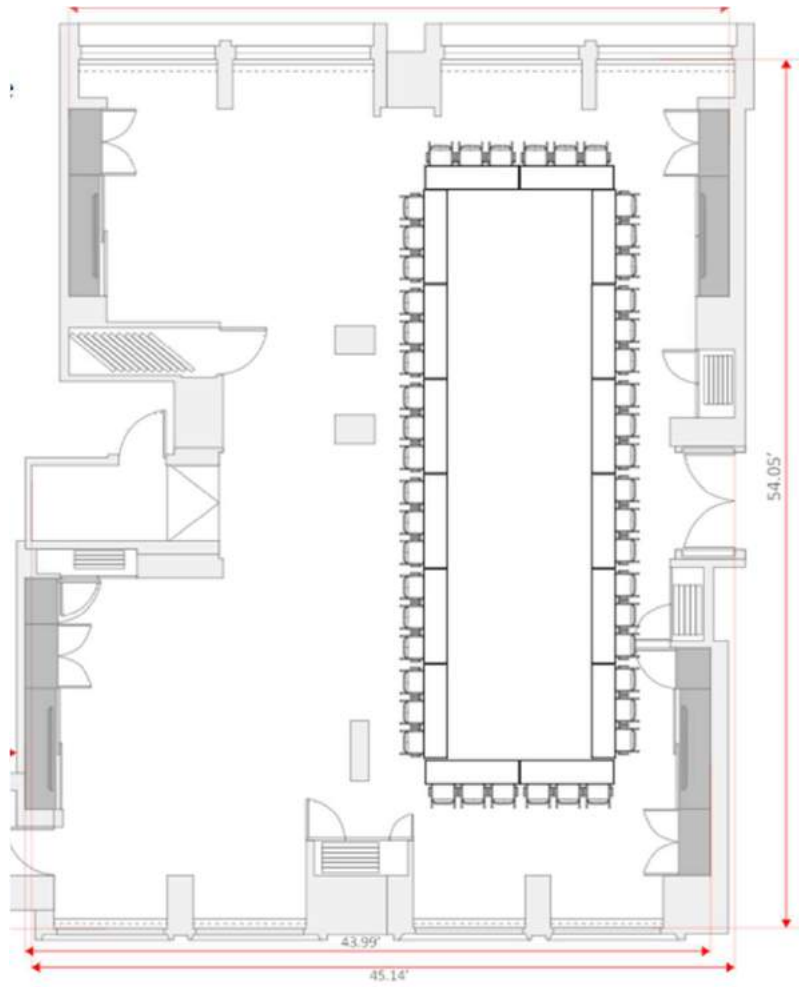

FLOOR PLANS & CAPACITIES

Event Rooms

EVENT ROOM	Size	Dimensions	Boardroom or Dinner (with Screen)	Boardroom or Dinner (without Screen)	Classroom (with middle passage)	Cabaret (7 per table)	Classroom	Banquet Rounds (10 per table)	Banquet two long tables side by side	U-shape	Hollow Square	Theatre	Reception
FOXTAIL	32 sqm	5.99 x 5.21 m	11	12	4 x 3	7	10	10		12	15	20	25
SWEET REED	40 sqm	5.82 x 7.40 m	11	12	4 x 3	14	15	20	28	18	24	30	30
FIELD WOOD	43 sqm	7.25 x 6.12 m	11	12	4 x 3	14	15	20	28	18	24	26	30
CLOVER	42 sqm	6.26 x 7.25 m	11	12	4 x 3	14	15	30	28	18	24	26	30
WILD OAT	26 sqm	4.30 x 6.04 m	11	12	-	-	-	-		-	-	-	-
FOXTAIL SWEET REED	65 sqm	5.21 x 12.51 m	24	26	20	28	25	40		27	24	80	60
FIELD WOOD CLOVER	87 sqm	7.25 x 12.00 m	-	-	-	-	-	50		-	-	50	80
MEADOW	158 sqm	16.75 x 12.51 m	28	30	24	56 (8 x 7)	30	80	72	35	40	60	150
DOVETALE RESTAURANT			-	-	-	-	-	-		-	-	-	275
DOVER YARD BAR			-	-	-	-	-	-		-	-	-	150
NEIGHBOURS CAFE			-	-	-	-	-	-		-	-	-	30
PICCADILLY GREENHOUSE SUITE (826)			-	-	-	-	-	-		-	-	-	30
DOVER TERRACE SUITE (726)			-	-	-	-	-	-		-	-	-	-
GARDEN TERRACE SUITE (710)			-	-	-	-	-	-		-	-	-	-
GREEN PARK PENTHOUSE (717)			-	-	-	-	-	-		-	-	-	60

CLOVER Boardroom
10 guests

CLOVER Banquet
20 guests

Field Wood Clover

Field Wood Clover Banquet
4 round of 10 guests each

Field Wood Clover Theatre
52 guests with Front Projection

Meadow

MEADOW Theatre Style
60-66 guests depending on AV

MEADOW Classroom
24 with 2 per table, 36 with 3 per table

MEADOW Banquet
8 tables of 10 guests each

MEADOW Hollow Square

32 with 2 per table, 48 with 3 per table

MEADOW U-shape

28 with 2 per table, 42 with 3 per table