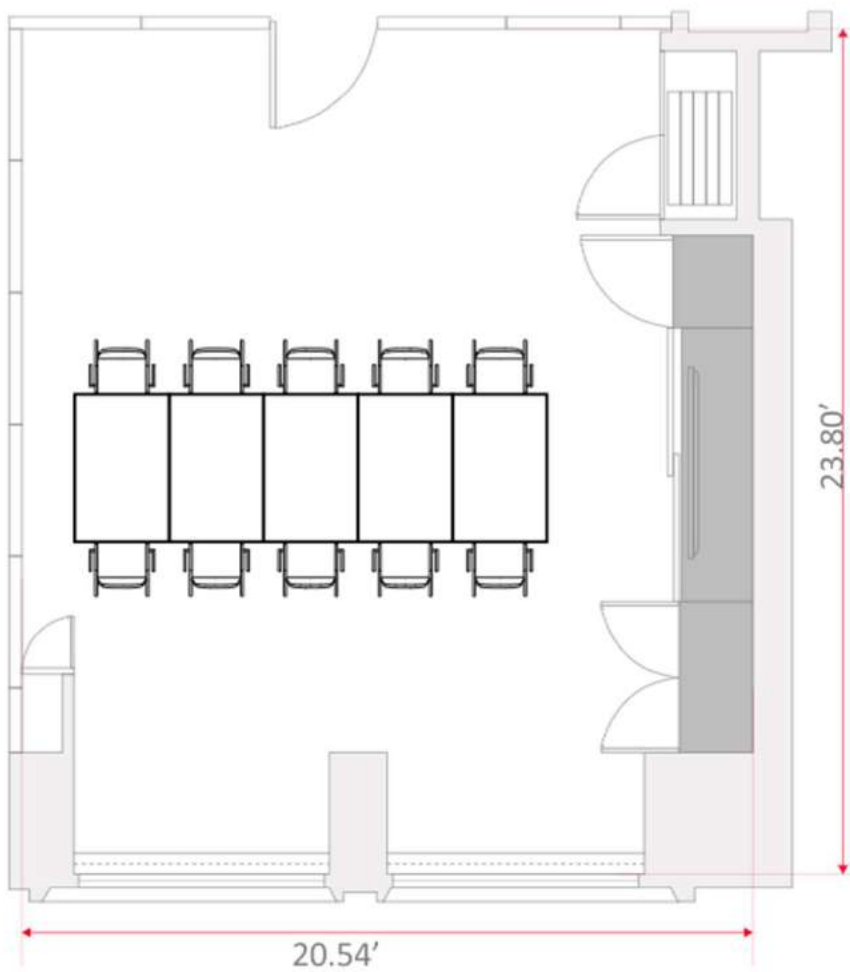

FLOOR PLANS & CAPACITIES

Event Rooms

EVENT ROOM	Size	Dimensions	Boardroom or Dinner (with Screen)	Boardroom or Dinner (without Screen)	Classroom (with middle passage)	Cabaret (7 per table)	Classroom	Banquet Rounds (10 per table)	Banquet two long tables side by side	U-shape	Hollow Square	Theatre	Reception
FOXTAIL	32 sqm	5.99 x 5.21 m	11	12	4 x 3	7	10	10		12	15	20	25
SWEET REED	40 sqm	5.82 x 7.40 m	11	12	4 x 3	14	15	20	28	18	24	30	30
FIELD WOOD	43 sqm	7.25 x 6.12 m	11	12	4 x 3	14	15	20	28	18	24	26	30
CLOVER	42 sqm	6.26 x 7.25 m	11	12	4 x 3	14	15	30	28	18	24	26	30
WILD OAT	26 sqm	4.30 x 6.04 m	11	12	-	-	-	-		-	-	-	-
FOXTAIL SWEET REED	65 sqm	5.21 x 12.51 m	24	26	20	28	25	40		27	24	80	60
FIELD WOOD CLOVER	87 sqm	7.25 x 12.00 m	-	-	-	-	-	50		-	-	50	80
MEADOW	158 sqm	16.75 x 12.51 m	28	30	24	56 (8 x 7)	30	80	72	35	40	60	150
DOVETALE RESTAURANT			-	-	-	-	-	-		-	-	-	275
DOVER YARD BAR			-	-	-	-	-	-		-	-	-	150
NEIGHBOURS CAFE			-	-	-	-	-	-		-	-	-	30
PICCADILLY GREENHOUSE SUITE (826)			-	-	-	-	-	-		-	-	-	30
DOVER TERRACE SUITE (726)			-	-	-	-	-	-		-	-	-	-
GARDEN TERRACE SUITE (710)			-	-	-	-	-	-		-	-	-	-
GREEN PARK PENTHOUSE (717)			-	-	-	-	-	-		-	-	-	60

FOXTAIL SWEET REED Banquet
3 tables of 10 guests each

FOXTAIL SWEET REED Boardroom
22 guests

Field Wood

FIELD WOOD Theatre
26 guests

FIELD WOOD Boardroom
10 guests

FIELD WOOD Banquet
20 guests

Clover

CLOVER Theatre
22 guests

CLOVER Boardroom
10 guests

CLOVER Banquet
20 guests

Field Wood Clover

Field Wood Clover Banquet
4 round of 10 guests each

Field Wood Clover Theatre
52 guests with Front Projection

Meadow

MEADOW Theatre Style
60-66 guests depending on AV

MEADOW Classroom
24 with 2 per table, 36 with 3 per table

MEADOW Banquet
8 tables of 10 guests each

MEADOW Hollow Square

32 with 2 per table, 48 with 3 per table

MEADOW U-shape

28 with 2 per table, 42 with 3 per table