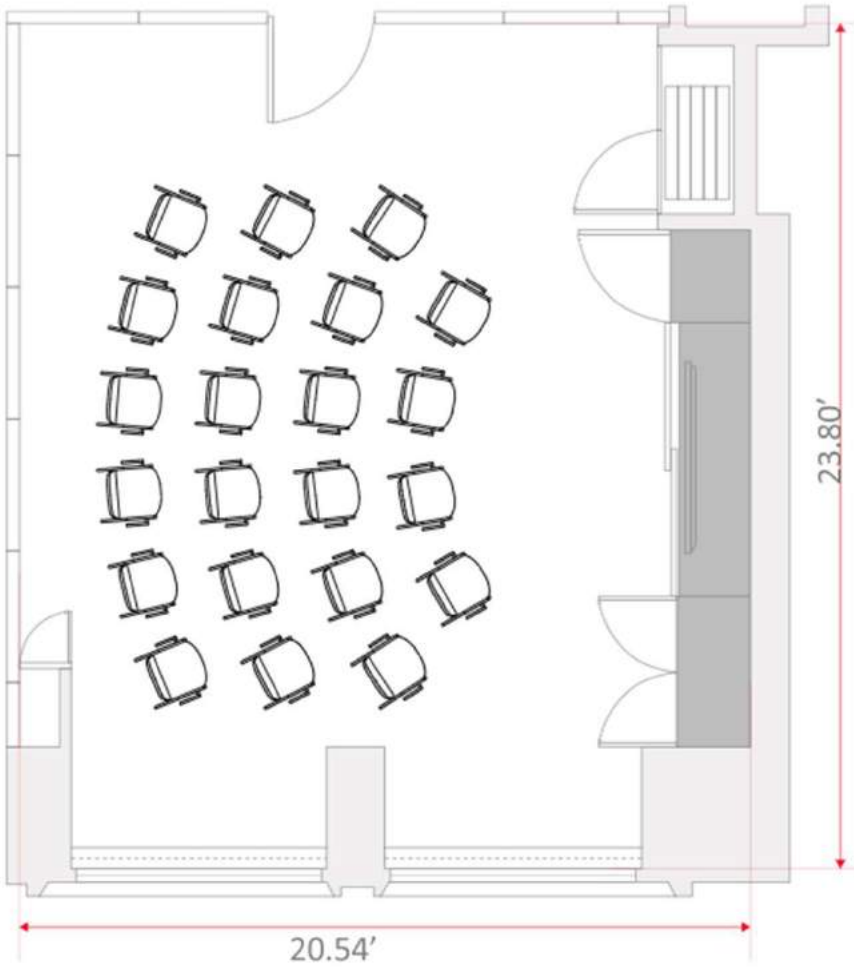

FLOOR PLANS & CAPACITIES

Event Rooms

EVENT ROOM	Size	Dimensions	Boardroom or Dinner (with Screen)	Boardroom or Dinner (without Screen)	Classroom (with middle passage)	Cabaret (7 per table)	Classroom	Banquet Rounds (10 per table)	Banquet two long tables side by side	U-shape	Hollow Square	Theatre	Reception
FOXTAIL	32 sqm	5.99 x 5.21 m	11	12	4 x 3	7	10	10		12	15	20	25
SWEET REED	40 sqm	5.82 x 7.40 m	11	12	4 x 3	14	15	20	28	18	24	30	30
FIELD WOOD	43 sqm	7.25 x 6.12 m	11	12	4 x 3	14	15	20	28	18	24	26	30
CLOVER	42 sqm	6.26 x 7.25 m	11	12	4 x 3	14	15	30	28	18	24	26	30
WILD OAT	26 sqm	4.30 x 6.04 m	11	12	-	-	-	-		-	-	-	-
FOXTAIL SWEET REED	65 sqm	5.21 x 12.51 m	24	26	20	28	25	40		27	24	80	60
FIELD WOOD CLOVER	87 sqm	7.25 x 12.00 m	-	-	-	-	-	50		-	-	50	80
MEADOW	158 sqm	16.75 x 12.51 m	28	30	24	56 (8 x 7)	30	80	72	35	40	60	150
DOVETALE RESTAURANT			-	-	-	-	-	-		-	-	-	275
DOVER YARD BAR			-	-	-	-	-	-		-	-	-	150
NEIGHBOURS CAFE			-	-	-	-	-	-		-	-	-	30
PICCADILLY GREENHOUSE SUITE (826)			-	-	-	-	-	-		-	-	-	30
DOVER TERRACE SUITE (726)			-	-	-	-	-	-		-	-	-	-
GARDEN TERRACE SUITE (710)			-	-	-	-	-	-		-	-	-	-
GREEN PARK PENTHOUSE (717)			-	-	-	-	-	-		-	-	-	60

FOXTAIL SWEET REED Banquet
3 tables of 10 guests each

FOXTAIL SWEET REED Boardroom
22 guests

Field Wood

FIELD WOOD Theatre
26 guests

FIELD WOOD Boardroom
10 guests

FIELD WOOD Banquet
20 guests

Clover

CLOVER Theatre
22 guests

CLOVER Boardroom
10 guests

CLOVER Banquet
20 guests

Field Wood Clover

Field Wood Clover Banquet
4 round of 10 guests each

Field Wood Clover Theatre
52 guests with Front Projection

Meadow

MEADOW Theatre Style
60-66 guests depending on AV

MEADOW Classroom
24 with 2 per table, 36 with 3 per table

MEADOW Banquet
8 tables of 10 guests each

MEADOW Hollow Square

32 with 2 per table, 48 with 3 per table

MEADOW U-shape

28 with 2 per table, 42 with 3 per table