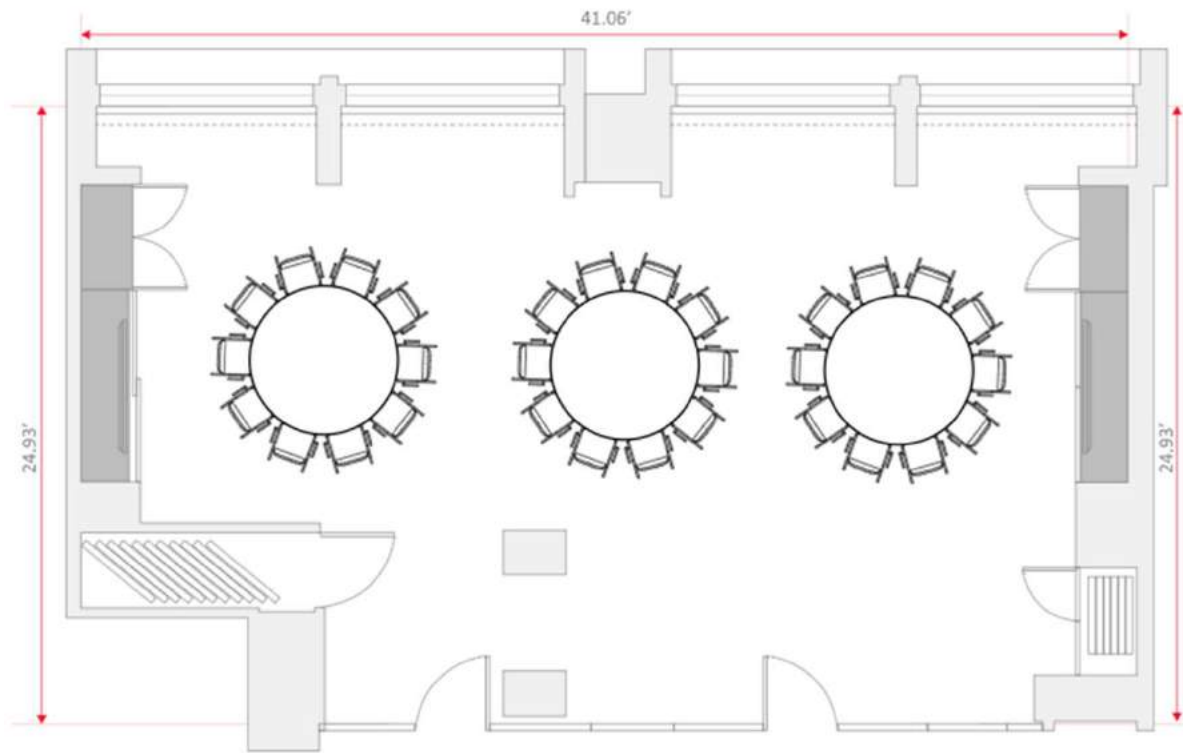

FOXTAIL SWEET REED Banquet
3 tables of 10 guests each