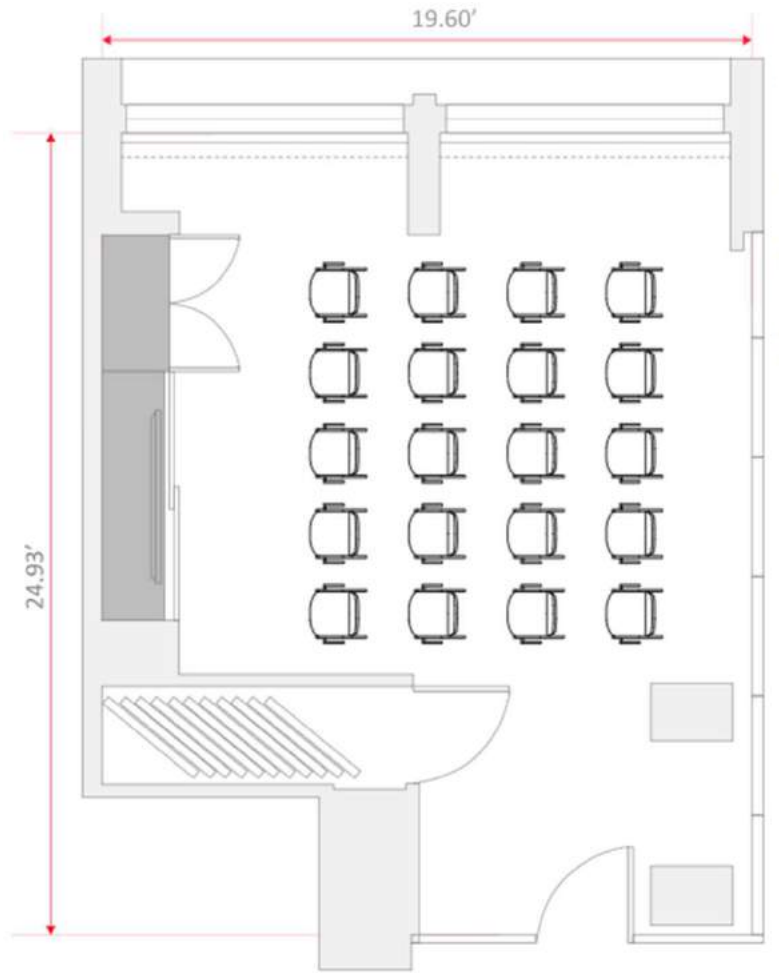

FLOOR PLANS & CAPACITIES

Event Rooms

EVENT ROOM	Size	Dimensions	Boardroom or Dinner (with Screen)	Boardroom or Dinner (without Screen)	Classroom (with middle passage)	Cabaret (7 per table)	Classroom	Banquet Rounds (10 per table)	Banquet two long tables side by side	U-shape	Hollow Square	Theatre	Reception
FOXTAIL	32 sqm	5.99 x 5.21 m	11	12	4 x 3	7	10	10		12	15	20	25
SWEET REED	40 sqm	5.82 x 7.40 m	11	12	4 x 3	14	15	20	28	18	24	30	30
FIELD WOOD	43 sqm	7.25 x 6.12 m	11	12	4 x 3	14	15	20	28	18	24	26	30
CLOVER	42 sqm	6.26 x 7.25 m	11	12	4 x 3	14	15	30	28	18	24	26	30
WILD OAT	26 sqm	4.30 x 6.04 m	11	12	-	-	-	-		-	-	-	-
FOXTAIL SWEET REED	65 sqm	5.21 x 12.51 m	24	26	20	28	25	40		27	24	80	60
FIELD WOOD CLOVER	87 sqm	7.25 x 12.00 m	-	-	-	-	-	50		-	-	50	80
MEADOW	158 sqm	16.75 x 12.51 m	28	30	24	56 (8 x 7)	30	80	72	35	40	60	150
DOVETALE RESTAURANT			-	-	-	-	-	-		-	-	-	275
DOVER YARD BAR			-	-	-	-	-	-		-	-	-	150
NEIGHBOURS CAFE			-	-	-	-	-	-		-	-	-	30
PICCADILLY GREENHOUSE SUITE (826)			-	-	-	-	-	-		-	-	-	30
DOVER TERRACE SUITE (726)			-	-	-	-	-	-		-	-	-	-
GARDEN TERRACE SUITE (710)			-	-	-	-	-	-		-	-	-	-
GREEN PARK PENTHOUSE (717)			-	-	-	-	-	-		-	-	-	60

CAPACITY CHART

Foxtail

FOXTAIL Theatre
20 guests

FOXTAIL Boardroom
8 guests

FOXTAIL Banquet
10 guests

Sweet Reed

SWEET REED Theatre
30 guests

SWEET REED Boardroom
10 guests

SWEET REED Banquet
20 guests

Foxtail Sweet Reed

FOXTAIL SWEET REED U-Shape

18 with 2 per table, 27 with 3 per table

Hollow square similar, with 2 or 3 more guests on the left

FOXTAIL SWEET REED Theatre

40 guests, 10 rows of 4

MEADOW Classroom
24 with 2 per table, 36 with 3 per table

MEADOW Banquet
8 tables of 10 guests each

MEADOW Hollow Square

32 with 2 per table, 48 with 3 per table

MEADOW U-shape

28 with 2 per table, 42 with 3 per table