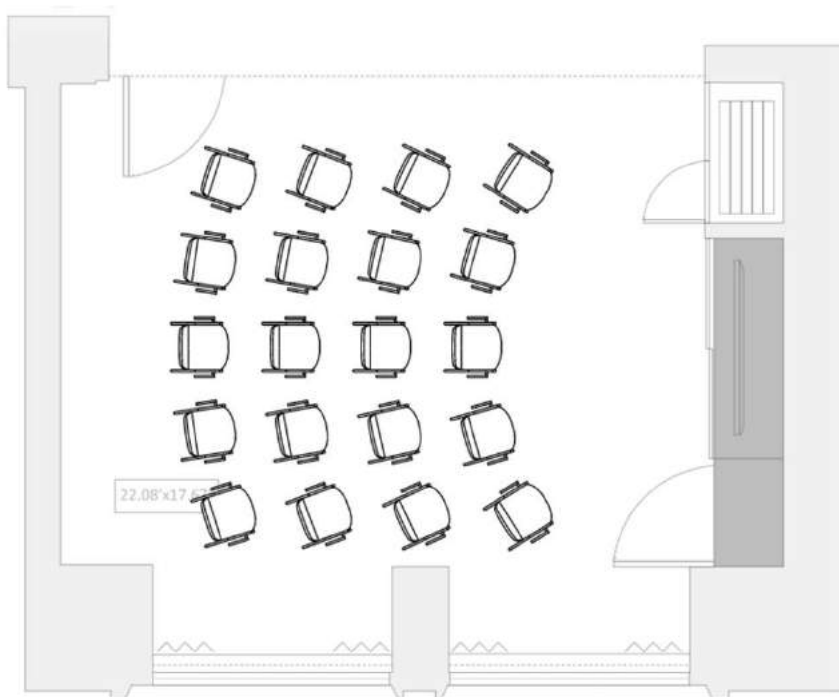

FLOOR PLANS & CAPACITIES

Event Rooms

EVENT ROOM	Size	Dimensions	Boardroom or Dinner (with Screen)	Boardroom or Dinner (without Screen)	Classroom (with middle passage)	Cabaret (7 per table)	Classroom	Banquet Rounds (10 per table)	Banquet two long tables side by side	U-shape	Hollow Square	Theatre	Reception
FOXTAIL	32 sqm	5.99 x 5.21 m	11	12	4 x 3	7	10	10		12	15	20	25
SWEET REED	40 sqm	5.82 x 7.40 m	11	12	4 x 3	14	15	20	28	18	24	30	30
FIELD WOOD	43 sqm	7.25 x 6.12 m	11	12	4 x 3	14	15	20	28	18	24	26	30
CLOVER	42 sqm	6.26 x 7.25 m	11	12	4 x 3	14	15	30	28	18	24	26	30
WILD OAT	26 sqm	4.30 x 6.04 m	11	12	-	-	-	-		-	-	-	-
FOXTAIL SWEET REED	65 sqm	5.21 x 12.51 m	24	26	20	28	25	40		27	24	80	60
FIELD WOOD CLOVER	87 sqm	7.25 x 12.00 m	-	-	-	-	-	50		-	-	50	80
MEADOW	158 sqm	16.75 x 12.51 m	28	30	24	56 (8 x 7)	30	80	72	35	40	60	150
DOVETALE RESTAURANT			-	-	-	-	-	-		-	-	-	275
DOVER YARD BAR			-	-	-	-	-	-		-	-	-	150
NEIGHBOURS CAFE			-	-	-	-	-	-		-	-	-	30
PICCADILLY GREENHOUSE SUITE (826)			-	-	-	-	-	-		-	-	-	30
DOVER TERRACE SUITE (726)			-	-	-	-	-	-		-	-	-	-
GARDEN TERRACE SUITE (710)			-	-	-	-	-	-		-	-	-	-
GREEN PARK PENTHOUSE (717)			-	-	-	-	-	-		-	-	-	60

MEADOW Classroom
24 with 2 per table, 36 with 3 per table

MEADOW Banquet
8 tables of 10 guests each

MEADOW Hollow Square

32 with 2 per table, 48 with 3 per table

MEADOW U-shape

28 with 2 per table, 42 with 3 per table

MEADOW Boardroom

30 guests

Wild Oat

WILD OAT Theatre
20 guests

WILD OAT Boardroom
10 guests

WILD OAT Banquet
10 guests

Dovetale

Dovetale Restaurant