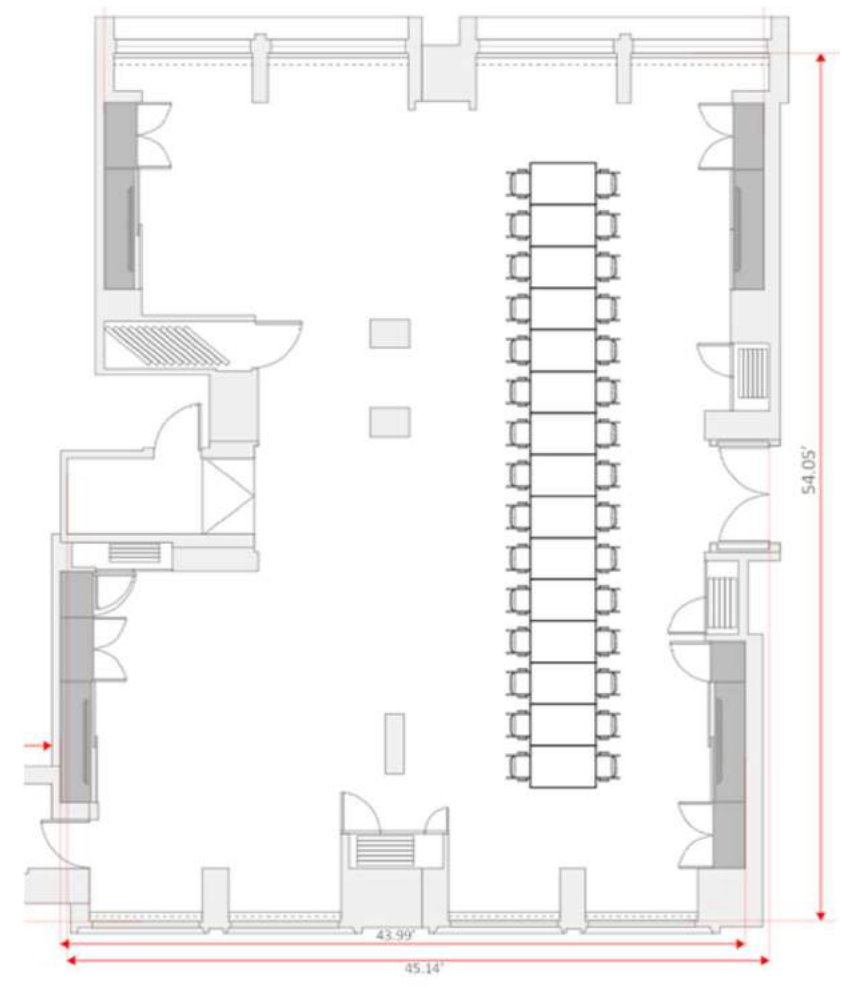

MEADOW Boardroom

30 guests