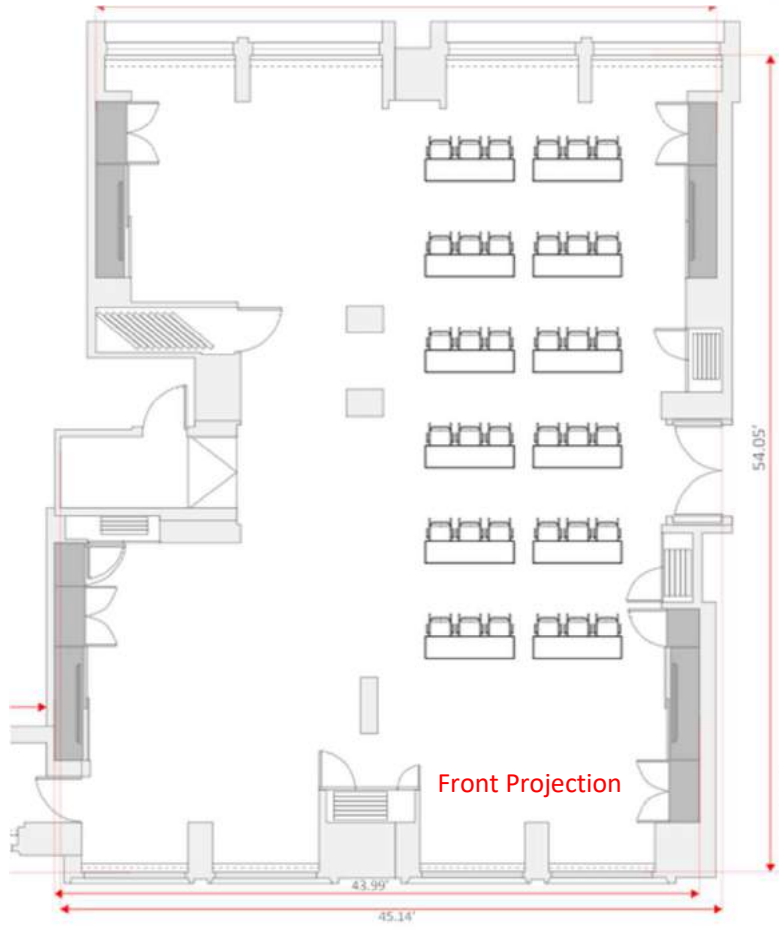

FLOOR PLANS & CAPACITIES

Event Rooms

EVENT ROOM	Size	Dimensions	Boardroom or Dinner (with Screen)	Boardroom or Dinner (without Screen)	Classroom (with middle passage)	Cabaret (7 per table)	Classroom	Banquet Rounds (10 per table)	Banquet two long tables side by side	U-shape	Hollow Square	Theatre	Reception
FOXTAIL	32 sqm	5.99 x 5.21 m	11	12	4 x 3	7	10	10		12	15	20	25
SWEET REED	40 sqm	5.82 x 7.40 m	11	12	4 x 3	14	15	20	28	18	24	30	30
FIELD WOOD	43 sqm	7.25 x 6.12 m	11	12	4 x 3	14	15	20	28	18	24	26	30
CLOVER	42 sqm	6.26 x 7.25 m	11	12	4 x 3	14	15	30	28	18	24	26	30
WILD OAT	26 sqm	4.30 x 6.04 m	11	12	-	-	-	-		-	-	-	-
FOXTAIL SWEET REED	65 sqm	5.21 x 12.51 m	24	26	20	28	25	40		27	24	80	60
FIELD WOOD CLOVER	87 sqm	7.25 x 12.00 m	-	-	-	-	-	50		-	-	50	80
MEADOW	158 sqm	16.75 x 12.51 m	28	30	24	56 (8 x 7)	30	80	72	35	40	60	150
DOVETALE RESTAURANT			-	-	-	-	-	-		-	-	-	275
DOVER YARD BAR			-	-	-	-	-	-		-	-	-	150
NEIGHBOURS CAFE			-	-	-	-	-	-		-	-	-	30
PICCADILLY GREENHOUSE SUITE (826)			-	-	-	-	-	-		-	-	-	30
DOVER TERRACE SUITE (726)			-	-	-	-	-	-		-	-	-	-
GARDEN TERRACE SUITE (710)			-	-	-	-	-	-		-	-	-	-
GREEN PARK PENTHOUSE (717)			-	-	-	-	-	-		-	-	-	60

FOXTAIL SWEET REED Banquet
3 tables of 10 guests each

FOXTAIL SWEET REED Boardroom
22 guests

Field Wood

FIELD WOOD Theatre
26 guests

FIELD WOOD Boardroom
10 guests

FIELD WOOD Banquet
20 guests

Clover

CLOVER Theatre
22 guests

CLOVER Boardroom
10 guests

CLOVER Banquet
20 guests

Field Wood Clover

Field Wood Clover Banquet
4 round of 10 guests each

Field Wood Clover Theatre
52 guests with Front Projection

Meadow

MEADOW Theatre Style
60-66 guests depending on AV

MEADOW Classroom
24 with 2 per table, 36 with 3 per table

MEADOW Banquet
8 tables of 10 guests each

MEADOW Hollow Square

32 with 2 per table, 48 with 3 per table

MEADOW U-shape

28 with 2 per table, 42 with 3 per table