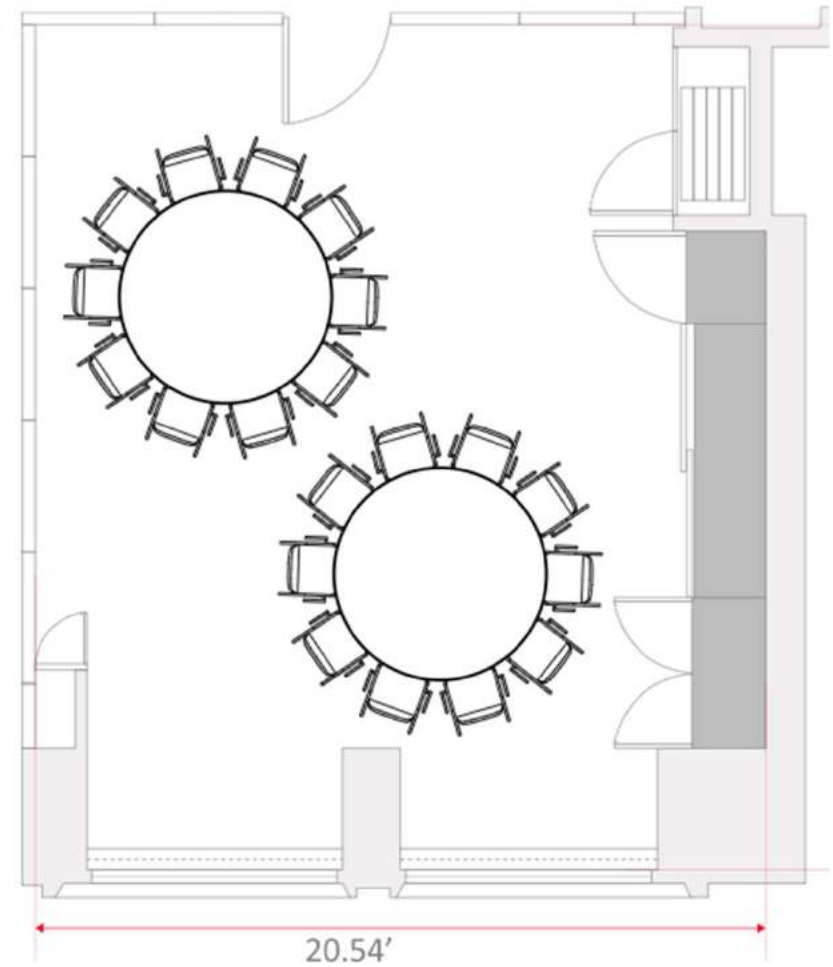

FLOOR PLANS & CAPACITIES

Event Rooms

EVENT ROOM	Size	Dimensions	Boardroom or Dinner (with Screen)	Boardroom or Dinner (without Screen)	Classroom (with middle passage)	Cabaret (7 per table)	Classroom	Banquet Rounds (10 per table)	Banquet two long tables side by side	U-shape	Hollow Square	Theatre	Reception
FOXTAIL	32 sqm	5.99 x 5.21 m	11	12	4 x 3	7	10	10		12	15	20	25
SWEET REED	40 sqm	5.82 x 7.40 m	11	12	4 x 3	14	15	20	28	18	24	30	30
FIELD WOOD	43 sqm	7.25 x 6.12 m	11	12	4 x 3	14	15	20	28	18	24	26	30
CLOVER	42 sqm	6.26 x 7.25 m	11	12	4 x 3	14	15	30	28	18	24	26	30
WILD OAT	26 sqm	4.30 x 6.04 m	11	12	-	-	-	-		-	-	-	-
FOXTAIL SWEET REED	65 sqm	5.21 x 12.51 m	24	26	20	28	25	40		27	24	80	60
FIELD WOOD CLOVER	87 sqm	7.25 x 12.00 m	-	-	-	-	-	50		-	-	50	80
MEADOW	158 sqm	16.75 x 12.51 m	28	30	24	56 (8 x 7)	30	80	72	35	40	60	150
DOVETALE RESTAURANT			-	-	-	-	-	-		-	-	-	275
DOVER YARD BAR			-	-	-	-	-	-		-	-	-	150
NEIGHBOURS CAFE			-	-	-	-	-	-		-	-	-	30
PICCADILLY GREENHOUSE SUITE (826)			-	-	-	-	-	-		-	-	-	30
DOVER TERRACE SUITE (726)			-	-	-	-	-	-		-	-	-	-
GARDEN TERRACE SUITE (710)			-	-	-	-	-	-		-	-	-	-
GREEN PARK PENTHOUSE (717)			-	-	-	-	-	-		-	-	-	60

FOXTAIL SWEET REED Banquet
3 tables of 10 guests each

FOXTAIL SWEET REED Boardroom
22 guests

Field Wood

FIELD WOOD Theatre
26 guests

FIELD WOOD Boardroom
10 guests

FIELD WOOD Banquet
20 guests

Clover

CLOVER Theatre
22 guests

CLOVER Boardroom
10 guests

CLOVER Banquet
20 guests

Field Wood Clover

Field Wood Clover Banquet
4 round of 10 guests each

Field Wood Clover Theatre
52 guests with Front Projection

Meadow

MEADOW Theatre Style
60-66 guests depending on AV

MEADOW Classroom
24 with 2 per table, 36 with 3 per table

MEADOW Banquet
8 tables of 10 guests each

MEADOW Hollow Square

32 with 2 per table, 48 with 3 per table

MEADOW U-shape

28 with 2 per table, 42 with 3 per table