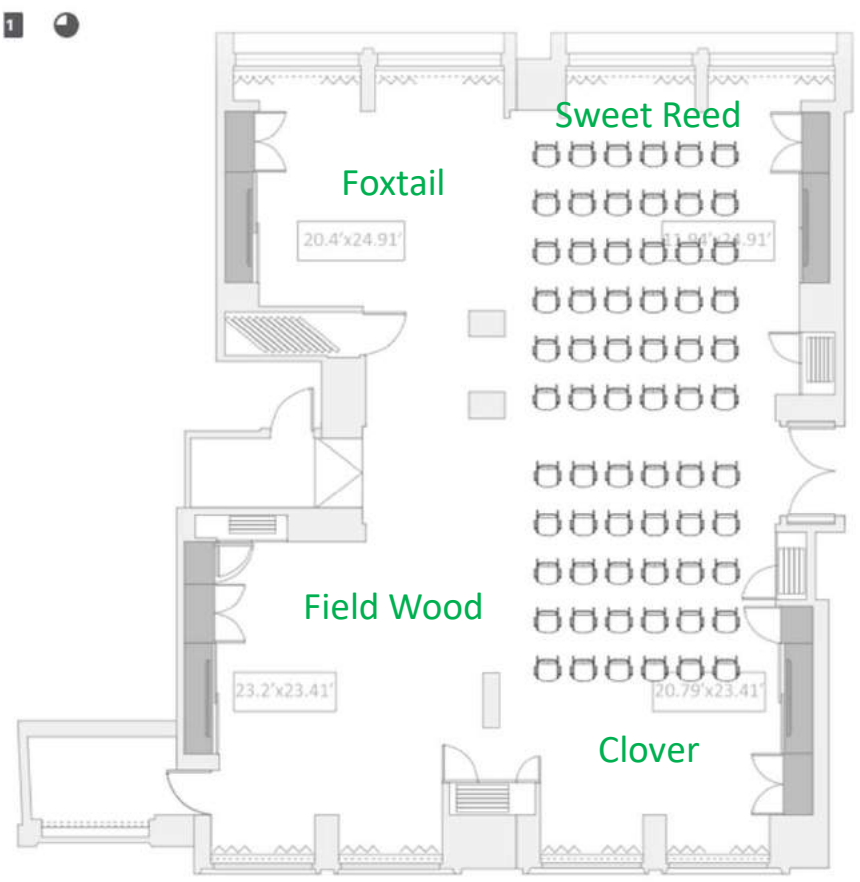

FLOOR PLANS & CAPACITIES

Event Rooms

EVENT ROOM	Size	Dimensions	Boardroom or Dinner (with Screen)	Boardroom or Dinner (without Screen)	Classroom (with middle passage)	Cabaret (7 per table)	Classroom	Banquet Rounds (10 per table)	Banquet two long tables side by side	U-shape	Hollow Square	Theatre	Reception
FOXTAIL	32 sqm	5.99 x 5.21 m	11	12	4 x 3	7	10	10		12	15	20	25
SWEET REED	40 sqm	5.82 x 7.40 m	11	12	4 x 3	14	15	20	28	18	24	30	30
FIELD WOOD	43 sqm	7.25 x 6.12 m	11	12	4 x 3	14	15	20	28	18	24	26	30
CLOVER	42 sqm	6.26 x 7.25 m	11	12	4 x 3	14	15	30	28	18	24	26	30
WILD OAT	26 sqm	4.30 x 6.04 m	11	12	-	-	-	-		-	-	-	-
FOXTAIL SWEET REED	65 sqm	5.21 x 12.51 m	24	26	20	28	25	40		27	24	80	60
FIELD WOOD CLOVER	87 sqm	7.25 x 12.00 m	-	-	-	-	-	50		-	-	50	80
MEADOW	158 sqm	16.75 x 12.51 m	28	30	24	56 (8 x 7)	30	80	72	35	40	60	150
DOVETALE RESTAURANT			-	-	-	-	-	-		-	-	-	275
DOVER YARD BAR			-	-	-	-	-	-		-	-	-	150
NEIGHBOURS CAFE			-	-	-	-	-	-		-	-	-	30
PICCADILLY GREENHOUSE SUITE (826)			-	-	-	-	-	-		-	-	-	30
DOVER TERRACE SUITE (726)			-	-	-	-	-	-		-	-	-	-
GARDEN TERRACE SUITE (710)			-	-	-	-	-	-		-	-	-	-
GREEN PARK PENTHOUSE (717)			-	-	-	-	-	-		-	-	-	60

FOXTAIL SWEET REED Banquet
3 tables of 10 guests each

FOXTAIL SWEET REED Boardroom
22 guests

Field Wood

FIELD WOOD Theatre
26 guests

FIELD WOOD Boardroom
10 guests

FIELD WOOD Banquet
20 guests

Clover

CLOVER Theatre
22 guests

CLOVER Boardroom
10 guests

CLOVER Banquet
20 guests

Field Wood Clover

Field Wood Clover Banquet
4 round of 10 guests each

Field Wood Clover Theatre
52 guests with Front Projection

Meadow

MEADOW Theatre Style
60-66 guests depending on AV

MEADOW Classroom
24 with 2 per table, 36 with 3 per table

MEADOW Banquet
8 tables of 10 guests each

MEADOW Hollow Square

32 with 2 per table, 48 with 3 per table

MEADOW U-shape

28 with 2 per table, 42 with 3 per table