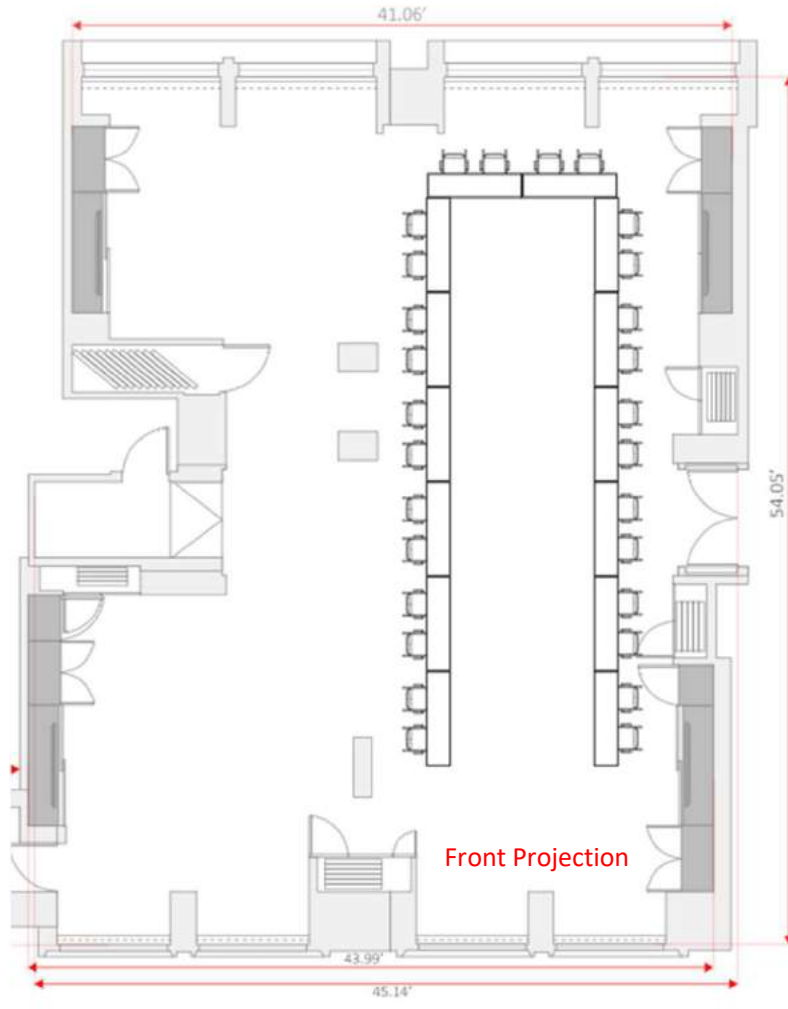

FLOOR PLANS & CAPACITIES

Event Rooms

EVENT ROOM	Size	Dimensions	Boardroom or Dinner (with Screen)	Boardroom or Dinner (without Screen)	Classroom (with middle passage)	Cabaret (7 per table)	Classroom	Banquet Rounds (10 per table)	Banquet two long tables side by side	U-shape	Hollow Square	Theatre	Reception
FOXTAIL	32 sqm	5.99 x 5.21 m	11	12	4 x 3	7	10	10		12	15	20	25
SWEET REED	40 sqm	5.82 x 7.40 m	11	12	4 x 3	14	15	20	28	18	24	30	30
FIELD WOOD	43 sqm	7.25 x 6.12 m	11	12	4 x 3	14	15	20	28	18	24	26	30
CLOVER	42 sqm	6.26 x 7.25 m	11	12	4 x 3	14	15	30	28	18	24	26	30
WILD OAT	26 sqm	4.30 x 6.04 m	11	12	-	-	-	-		-	-	-	-
FOXTAIL SWEET REED	65 sqm	5.21 x 12.51 m	24	26	20	28	25	40		27	24	80	60
FIELD WOOD CLOVER	87 sqm	7.25 x 12.00 m	-	-	-	-	-	50		-	-	50	80
MEADOW	158 sqm	16.75 x 12.51 m	28	30	24	56 (8 x 7)	30	80	72	35	40	60	150
DOVETALE RESTAURANT			-	-	-	-	-	-		-	-	-	275
DOVER YARD BAR			-	-	-	-	-	-		-	-	-	150
NEIGHBOURS CAFE			-	-	-	-	-	-		-	-	-	30
PICCADILLY GREENHOUSE SUITE (826)			-	-	-	-	-	-		-	-	-	30
DOVER TERRACE SUITE (726)			-	-	-	-	-	-		-	-	-	-
GARDEN TERRACE SUITE (710)			-	-	-	-	-	-		-	-	-	-
GREEN PARK PENTHOUSE (717)			-	-	-	-	-	-		-	-	-	60

CLOVER Boardroom
10 guests

CLOVER Banquet
20 guests

Field Wood Clover

Field Wood Clover Banquet
4 round of 10 guests each

Field Wood Clover Theatre
52 guests with Front Projection

Meadow

MEADOW Theatre Style
60-66 guests depending on AV

MEADOW Classroom
24 with 2 per table, 36 with 3 per table

MEADOW Banquet
8 tables of 10 guests each

MEADOW Hollow Square

32 with 2 per table, 48 with 3 per table

MEADOW U-shape

28 with 2 per table, 42 with 3 per table