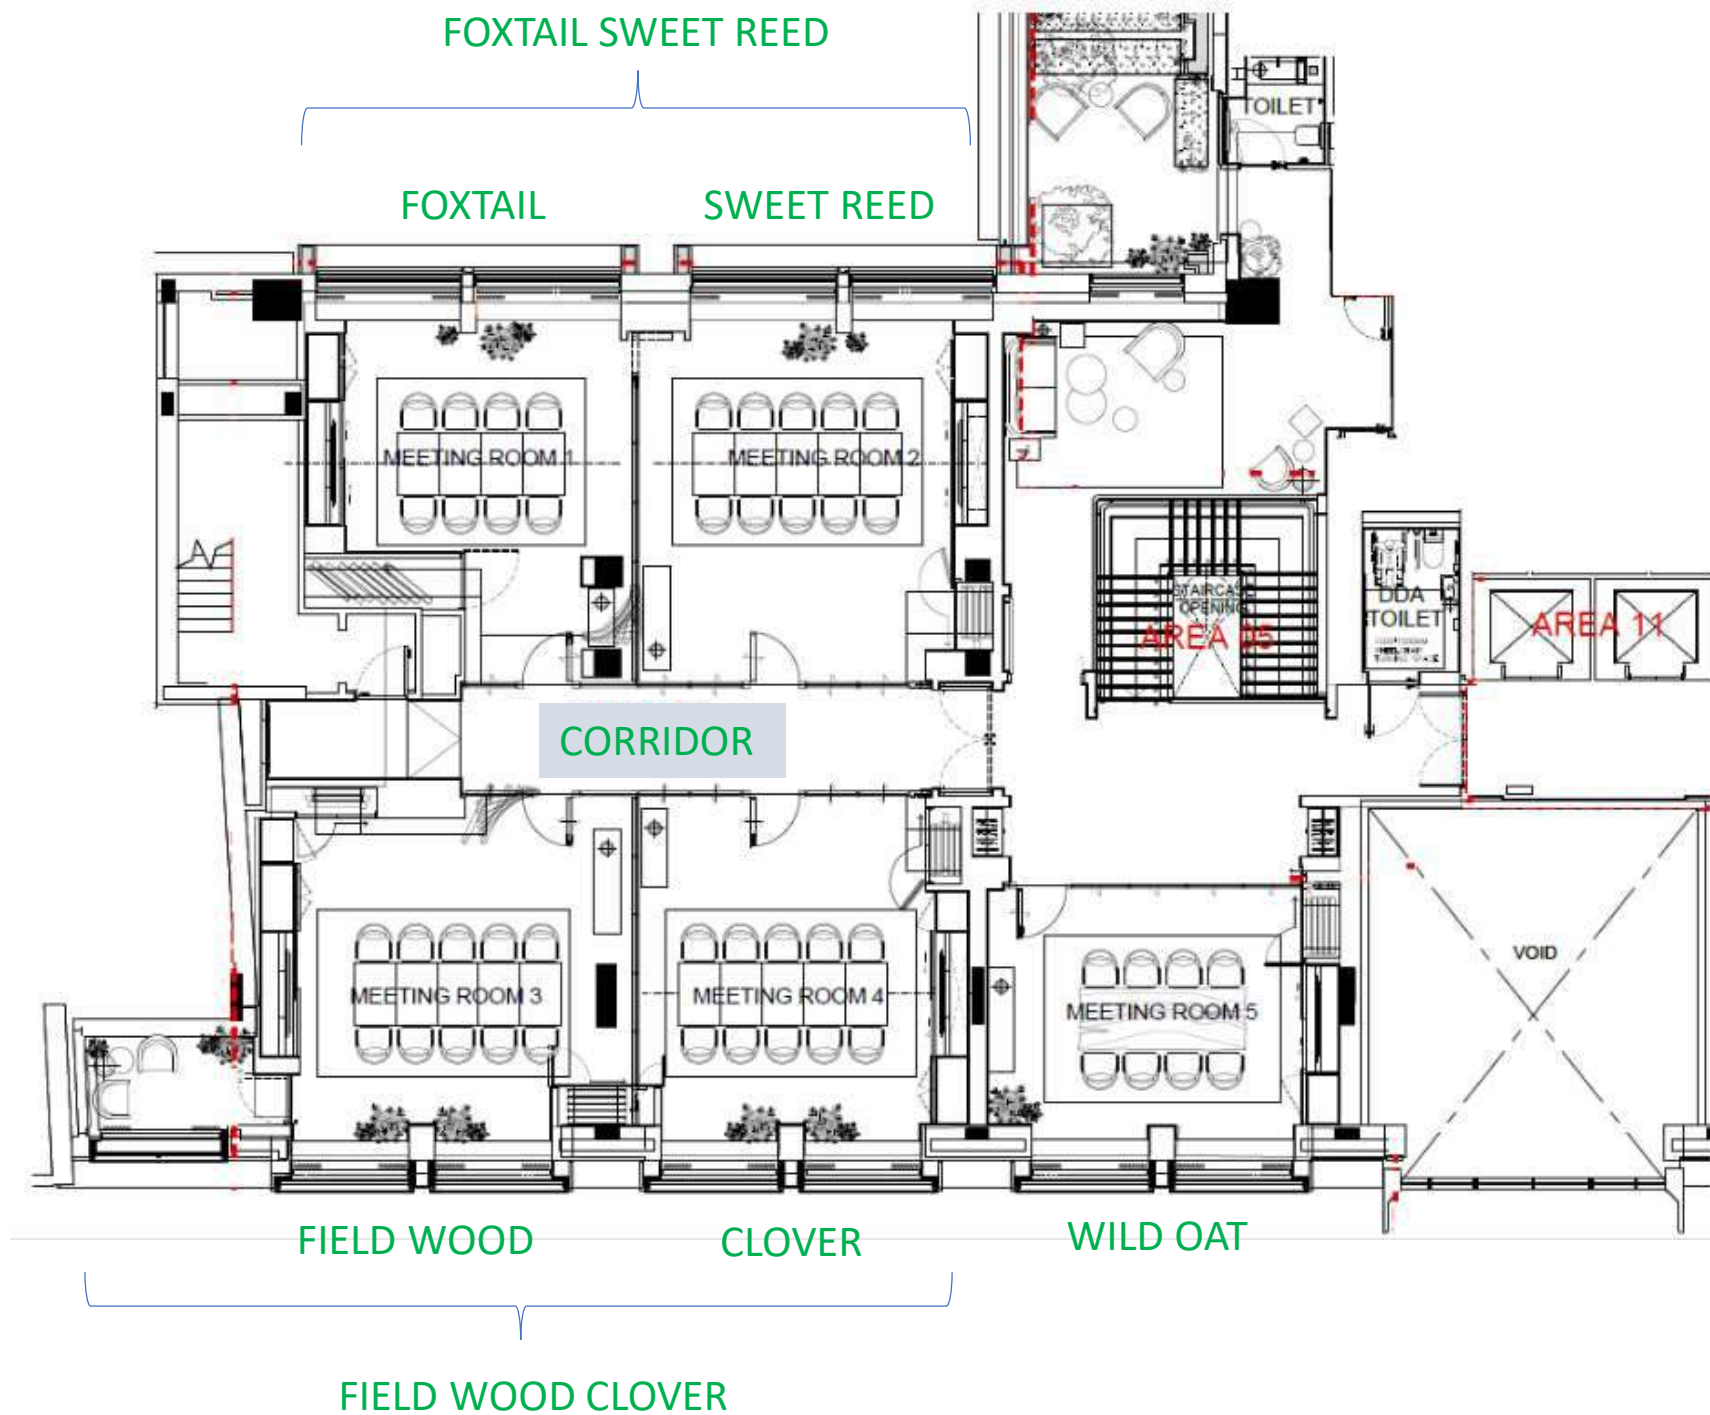

FLOOR PLANS & CAPACITIES

Event Rooms

EVENT ROOM	Size	Dimensions	Boardroom or Dinner (with Screen)	Boardroom or Dinner (without Screen)	Classroom (with middle passage)	Cabaret (7 per table)	Classroom	Banquet Rounds (10 per table)	Banquet two long tables side by side	U-shape	Hollow Square	Theatre	Reception
FOXTAIL	32 sqm	5.99 x 5.21 m	11	12	4 x 3	7	10	10		12	15	20	25
SWEET REED	40 sqm	5.82 x 7.40 m	11	12	4 x 3	14	15	20	28	18	24	30	30
FIELD WOOD	43 sqm	7.25 x 6.12 m	11	12	4 x 3	14	15	20	28	18	24	26	30
CLOVER	42 sqm	6.26 x 7.25 m	11	12	4 x 3	14	15	30	28	18	24	26	30
WILD OAT	26 sqm	4.30 x 6.04 m	11	12	-	-	-	-		-	-	-	-
FOXTAIL SWEET REED	65 sqm	5.21 x 12.51 m	24	26	20	28	25	40		27	24	80	60
FIELD WOOD CLOVER	87 sqm	7.25 x 12.00 m	-	-	-	-	-	50		-	-	50	80
MEADOW	158 sqm	16.75 x 12.51 m	28	30	24	56 (8 x 7)	30	80	72	35	40	60	150
DOVETALE RESTAURANT			-	-	-	-	-	-		-	-	-	275
DOVER YARD BAR			-	-	-	-	-	-		-	-	-	150
NEIGHBOURS CAFE			-	-	-	-	-	-		-	-	-	30
PICCADILLY GREENHOUSE SUITE (826)			-	-	-	-	-	-		-	-	-	30
DOVER TERRACE SUITE (726)			-	-	-	-	-	-		-	-	-	-
GARDEN TERRACE SUITE (710)			-	-	-	-	-	-		-	-	-	-
GREEN PARK PENTHOUSE (717)			-	-	-	-	-	-		-	-	-	60

CAPACITY CHART

Foxtail

FOXTAIL Theatre
20 guests

FOXTAIL Boardroom
8 guests

FOXTAIL Banquet
10 guests

Sweet Reed

SWEET REED Theatre
30 guests

SWEET REED Boardroom
10 guests

SWEET REED Banquet
20 guests

Foxtail Sweet Reed

FOXTAIL SWEET REED U-Shape

18 with 2 per table, 27 with 3 per table

Hollow square similar, with 2 or 3 more guests on the left

FOXTAIL SWEET REED Theatre

40 guests, 10 rows of 4

MEADOW Classroom
24 with 2 per table, 36 with 3 per table

MEADOW Banquet
8 tables of 10 guests each

MEADOW Hollow Square

32 with 2 per table, 48 with 3 per table

MEADOW U-shape

28 with 2 per table, 42 with 3 per table