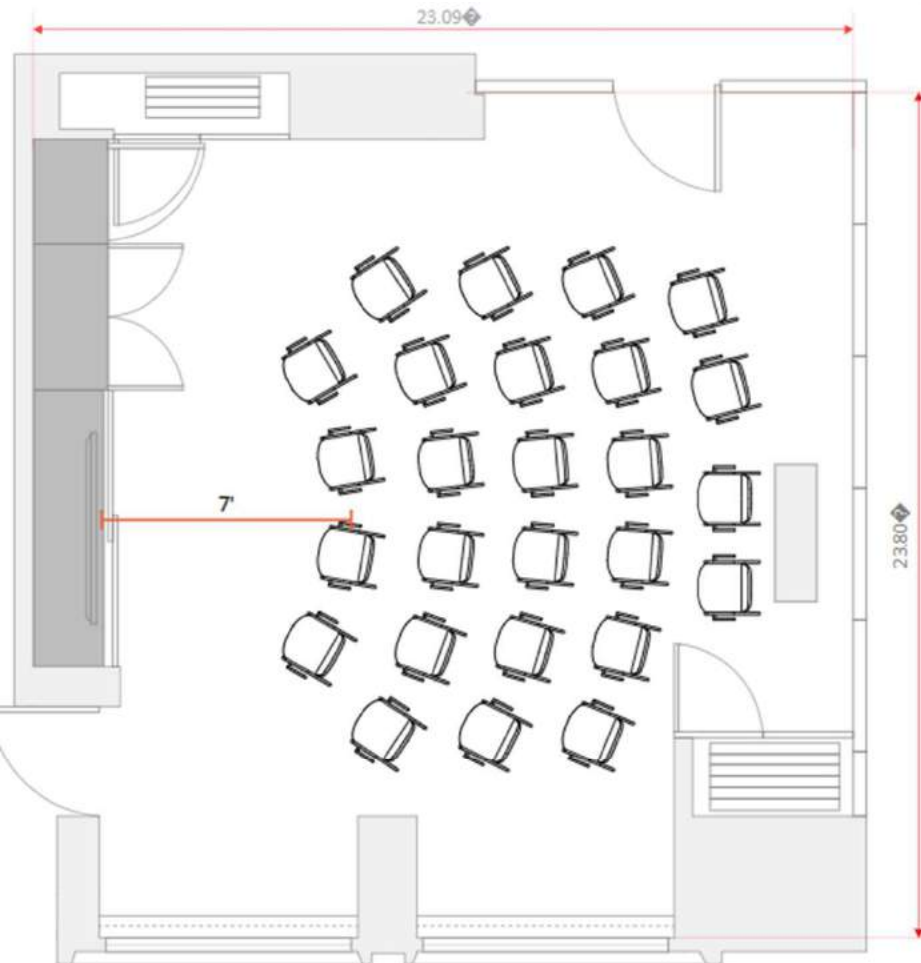

FLOOR PLANS & CAPACITIES

Event Rooms

EVENT ROOM	Size	Dimensions	Boardroom or Dinner (with Screen)	Boardroom or Dinner (without Screen)	Classroom (with middle passage)	Cabaret (7 per table)	Classroom	Banquet Rounds (10 per table)	Banquet two long tables side by side	U-shape	Hollow Square	Theatre	Reception
FOXTAIL	32 sqm	5.99 x 5.21 m	11	12	4 x 3	7	10	10		12	15	20	25
SWEET REED	40 sqm	5.82 x 7.40 m	11	12	4 x 3	14	15	20	28	18	24	30	30
FIELD WOOD	43 sqm	7.25 x 6.12 m	11	12	4 x 3	14	15	20	28	18	24	26	30
CLOVER	42 sqm	6.26 x 7.25 m	11	12	4 x 3	14	15	30	28	18	24	26	30
WILD OAT	26 sqm	4.30 x 6.04 m	11	12	-	-	-	-		-	-	-	-
FOXTAIL SWEET REED	65 sqm	5.21 x 12.51 m	24	26	20	28	25	40		27	24	80	60
FIELD WOOD CLOVER	87 sqm	7.25 x 12.00 m	-	-	-	-	-	50		-	-	50	80
MEADOW	158 sqm	16.75 x 12.51 m	28	30	24	56 (8 x 7)	30	80	72	35	40	60	150
DOVETALE RESTAURANT			-	-	-	-	-	-		-	-	-	275
DOVER YARD BAR			-	-	-	-	-	-		-	-	-	150
NEIGHBOURS CAFE			-	-	-	-	-	-		-	-	-	30
PICCADILLY GREENHOUSE SUITE (826)			-	-	-	-	-	-		-	-	-	30
DOVER TERRACE SUITE (726)			-	-	-	-	-	-		-	-	-	-
GARDEN TERRACE SUITE (710)			-	-	-	-	-	-		-	-	-	-
GREEN PARK PENTHOUSE (717)			-	-	-	-	-	-		-	-	-	60

FOXTAIL SWEET REED Banquet
3 tables of 10 guests each

FOXTAIL SWEET REED Boardroom
22 guests

Field Wood

FIELD WOOD Theatre
26 guests

FIELD WOOD Boardroom
10 guests

FIELD WOOD Banquet
20 guests

Clover

CLOVER Theatre
22 guests

CLOVER Boardroom
10 guests

CLOVER Banquet
20 guests

Field Wood Clover

Field Wood Clover Banquet
4 round of 10 guests each

Field Wood Clover Theatre
52 guests with Front Projection

Meadow

MEADOW Theatre Style
60-66 guests depending on AV

MEADOW Classroom
24 with 2 per table, 36 with 3 per table

MEADOW Banquet
8 tables of 10 guests each

MEADOW Hollow Square

32 with 2 per table, 48 with 3 per table

MEADOW U-shape

28 with 2 per table, 42 with 3 per table