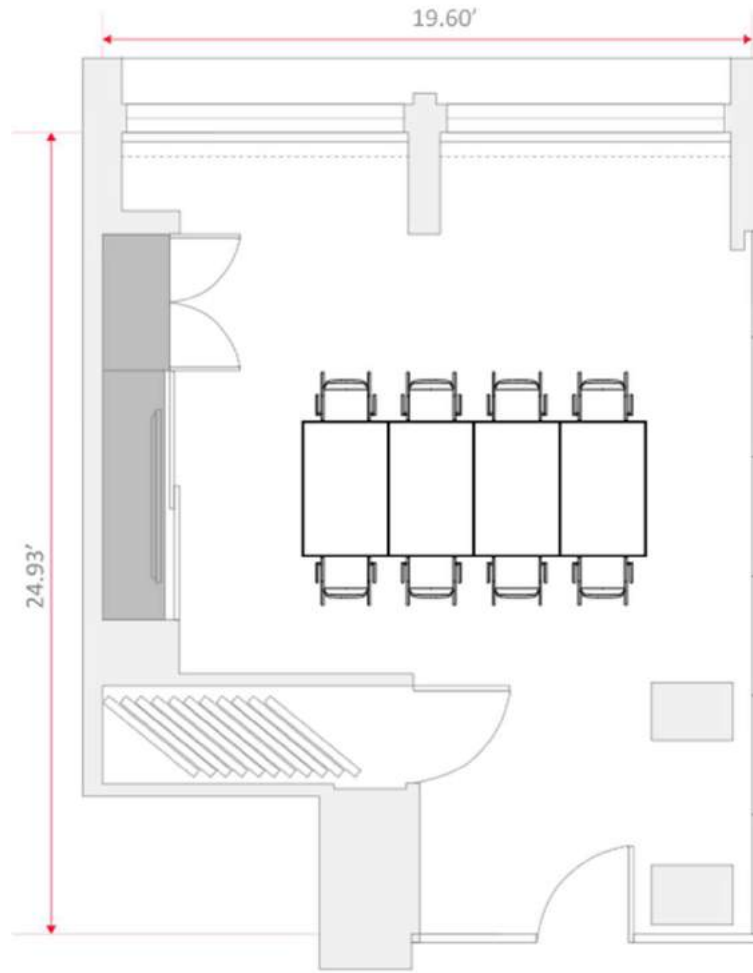

FLOOR PLANS & CAPACITIES

Event Rooms

EVENT ROOM	Size	Dimensions	Boardroom or Dinner (with Screen)	Boardroom or Dinner (without Screen)	Classroom (with middle passage)	Cabaret (7 per table)	Classroom	Banquet Rounds (10 per table)	Banquet two long tables side by side	U-shape	Hollow Square	Theatre	Reception
FOXTAIL	32 sqm	5.99 x 5.21 m	11	12	4 x 3	7	10	10		12	15	20	25
SWEET REED	40 sqm	5.82 x 7.40 m	11	12	4 x 3	14	15	20	28	18	24	30	30
FIELD WOOD	43 sqm	7.25 x 6.12 m	11	12	4 x 3	14	15	20	28	18	24	26	30
CLOVER	42 sqm	6.26 x 7.25 m	11	12	4 x 3	14	15	30	28	18	24	26	30
WILD OAT	26 sqm	4.30 x 6.04 m	11	12	-	-	-	-		-	-	-	-
FOXTAIL SWEET REED	65 sqm	5.21 x 12.51 m	24	26	20	28	25	40		27	24	80	60
FIELD WOOD CLOVER	87 sqm	7.25 x 12.00 m	-	-	-	-	-	50		-	-	50	80
MEADOW	158 sqm	16.75 x 12.51 m	28	30	24	56 (8 x 7)	30	80	72	35	40	60	150
DOVETALE RESTAURANT			-	-	-	-	-	-		-	-	-	275
DOVER YARD BAR			-	-	-	-	-	-		-	-	-	150
NEIGHBOURS CAFE			-	-	-	-	-	-		-	-	-	30
PICCADILLY GREENHOUSE SUITE (826)			-	-	-	-	-	-		-	-	-	30
DOVER TERRACE SUITE (726)			-	-	-	-	-	-		-	-	-	-
GARDEN TERRACE SUITE (710)			-	-	-	-	-	-		-	-	-	-
GREEN PARK PENTHOUSE (717)			-	-	-	-	-	-		-	-	-	60

CAPACITY CHART

Foxtail

FOXTAIL Theatre
20 guests

FOXTAIL Boardroom
8 guests

FOXTAIL Banquet
10 guests

Sweet Reed

SWEET REED Theatre
30 guests

SWEET REED Boardroom
10 guests

SWEET REED Banquet
20 guests

Foxtail Sweet Reed

FOXTAIL SWEET REED U-Shape

18 with 2 per table, 27 with 3 per table

Hollow square similar, with 2 or 3 more guests on the left

FOXTAIL SWEET REED Theatre

40 guests, 10 rows of 4

MEADOW Classroom
24 with 2 per table, 36 with 3 per table

MEADOW Banquet
8 tables of 10 guests each

MEADOW Hollow Square

32 with 2 per table, 48 with 3 per table

MEADOW U-shape

28 with 2 per table, 42 with 3 per table