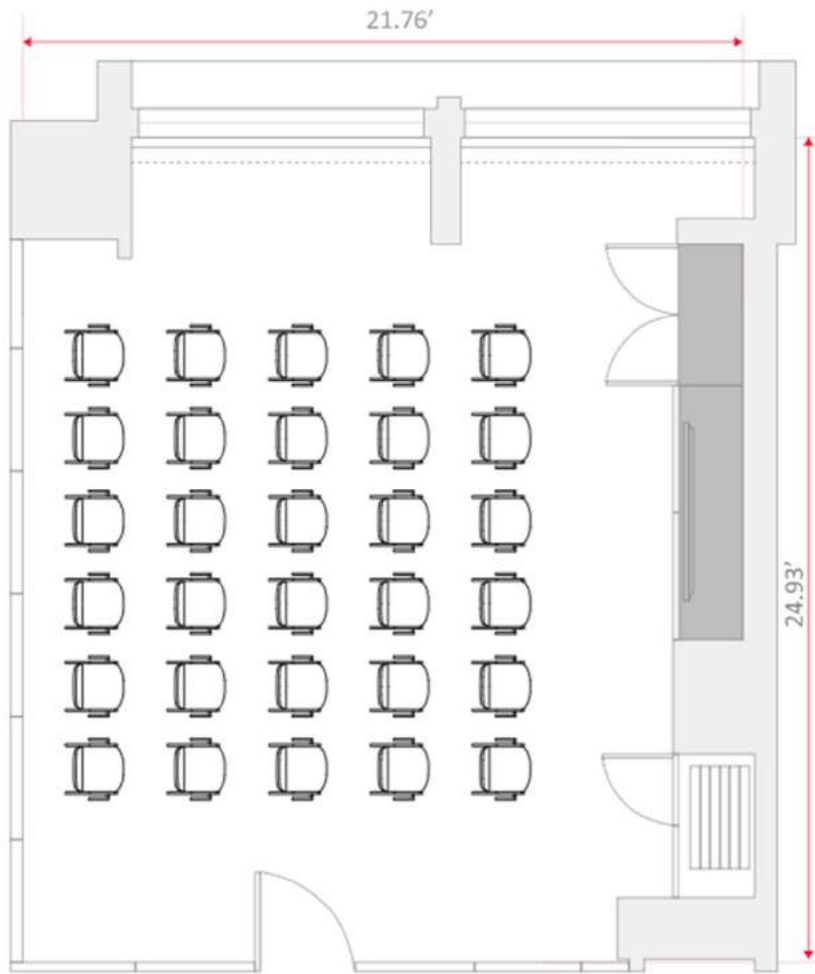

FLOOR PLANS & CAPACITIES

Event Rooms

EVENT ROOM	Size	Dimensions	Boardroom or Dinner (with Screen)	Boardroom or Dinner (without Screen)	Classroom (with middle passage)	Cabaret (7 per table)	Classroom	Banquet Rounds (10 per table)	Banquet two long tables side by side	U-shape	Hollow Square	Theatre	Reception
FOXTAIL	32 sqm	5.99 x 5.21 m	11	12	4 x 3	7	10	10		12	15	20	25
SWEET REED	40 sqm	5.82 x 7.40 m	11	12	4 x 3	14	15	20	28	18	24	30	30
FIELD WOOD	43 sqm	7.25 x 6.12 m	11	12	4 x 3	14	15	20	28	18	24	26	30
CLOVER	42 sqm	6.26 x 7.25 m	11	12	4 x 3	14	15	30	28	18	24	26	30
WILD OAT	26 sqm	4.30 x 6.04 m	11	12	-	-	-	-		-	-	-	-
FOXTAIL SWEET REED	65 sqm	5.21 x 12.51 m	24	26	20	28	25	40		27	24	80	60
FIELD WOOD CLOVER	87 sqm	7.25 x 12.00 m	-	-	-	-	-	50		-	-	50	80
MEADOW	158 sqm	16.75 x 12.51 m	28	30	24	56 (8 x 7)	30	80	72	35	40	60	150
DOVETALE RESTAURANT			-	-	-	-	-	-		-	-	-	275
DOVER YARD BAR			-	-	-	-	-	-		-	-	-	150
NEIGHBOURS CAFE			-	-	-	-	-	-		-	-	-	30
PICCADILLY GREENHOUSE SUITE (826)			-	-	-	-	-	-		-	-	-	30
DOVER TERRACE SUITE (726)			-	-	-	-	-	-		-	-	-	-
GARDEN TERRACE SUITE (710)			-	-	-	-	-	-		-	-	-	-
GREEN PARK PENTHOUSE (717)			-	-	-	-	-	-		-	-	-	60

CAPACITY CHART

Foxtail

FOXTAIL Theatre
20 guests

FOXTAIL Boardroom
8 guests

FOXTAIL Banquet
10 guests

Sweet Reed

SWEET REED Theatre
30 guests

SWEET REED Boardroom
10 guests

SWEET REED Banquet
20 guests

Foxtail Sweet Reed

FOXTAIL SWEET REED U-Shape

18 with 2 per table, 27 with 3 per table

Hollow square similar, with 2 or 3 more guests on the left

FOXTAIL SWEET REED Theatre

40 guests, 10 rows of 4

MEADOW Classroom
24 with 2 per table, 36 with 3 per table

MEADOW Banquet
8 tables of 10 guests each

MEADOW Hollow Square

32 with 2 per table, 48 with 3 per table

MEADOW U-shape

28 with 2 per table, 42 with 3 per table