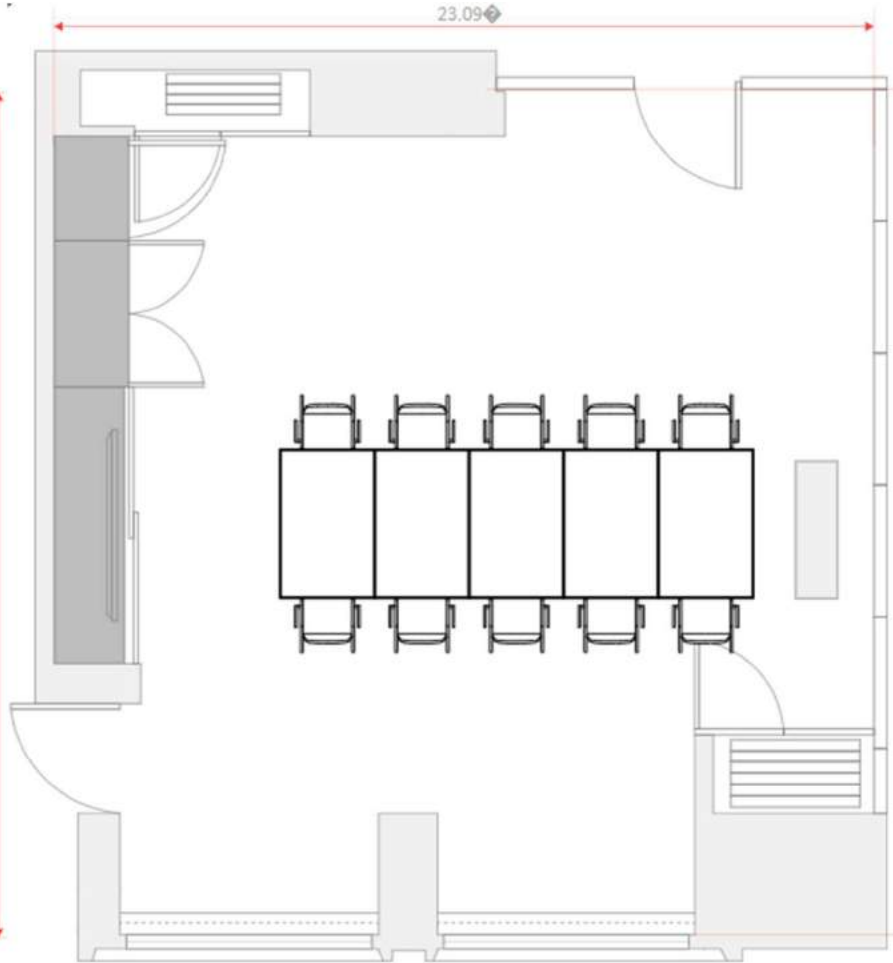

FLOOR PLANS & CAPACITIES

Event Rooms

EVENT ROOM	Size	Dimensions	Boardroom or Dinner (with Screen)	Boardroom or Dinner (without Screen)	Classroom (with middle passage)	Cabaret (7 per table)	Classroom	Banquet Rounds (10 per table)	Banquet two long tables side by side	U-shape	Hollow Square	Theatre	Reception
FOXTAIL	32 sqm	5.99 x 5.21 m	11	12	4 x 3	7	10	10		12	15	20	25
SWEET REED	40 sqm	5.82 x 7.40 m	11	12	4 x 3	14	15	20	28	18	24	30	30
FIELD WOOD	43 sqm	7.25 x 6.12 m	11	12	4 x 3	14	15	20	28	18	24	26	30
CLOVER	42 sqm	6.26 x 7.25 m	11	12	4 x 3	14	15	30	28	18	24	26	30
WILD OAT	26 sqm	4.30 x 6.04 m	11	12	-	-	-	-		-	-	-	-
FOXTAIL SWEET REED	65 sqm	5.21 x 12.51 m	24	26	20	28	25	40		27	24	80	60
FIELD WOOD CLOVER	87 sqm	7.25 x 12.00 m	-	-	-	-	-	50		-	-	50	80
MEADOW	158 sqm	16.75 x 12.51 m	28	30	24	56 (8 x 7)	30	80	72	35	40	60	150
DOVETALE RESTAURANT			-	-	-	-	-	-		-	-	-	275
DOVER YARD BAR			-	-	-	-	-	-		-	-	-	150
NEIGHBOURS CAFE			-	-	-	-	-	-		-	-	-	30
PICCADILLY GREENHOUSE SUITE (826)			-	-	-	-	-	-		-	-	-	30
DOVER TERRACE SUITE (726)			-	-	-	-	-	-		-	-	-	-
GARDEN TERRACE SUITE (710)			-	-	-	-	-	-		-	-	-	-
GREEN PARK PENTHOUSE (717)			-	-	-	-	-	-		-	-	-	60

FOXTAIL SWEET REED Banquet
3 tables of 10 guests each

FOXTAIL SWEET REED Boardroom
22 guests

Field Wood

FIELD WOOD Theatre
26 guests

FIELD WOOD Boardroom
10 guests

FIELD WOOD Banquet
20 guests

Clover

CLOVER Theatre
22 guests

CLOVER Boardroom
10 guests

CLOVER Banquet
20 guests

Field Wood Clover

Field Wood Clover Banquet
4 round of 10 guests each

Field Wood Clover Theatre
52 guests with Front Projection

Meadow

MEADOW Theatre Style
60-66 guests depending on AV

MEADOW Classroom
24 with 2 per table, 36 with 3 per table

MEADOW Banquet
8 tables of 10 guests each

MEADOW Hollow Square

32 with 2 per table, 48 with 3 per table

MEADOW U-shape

28 with 2 per table, 42 with 3 per table