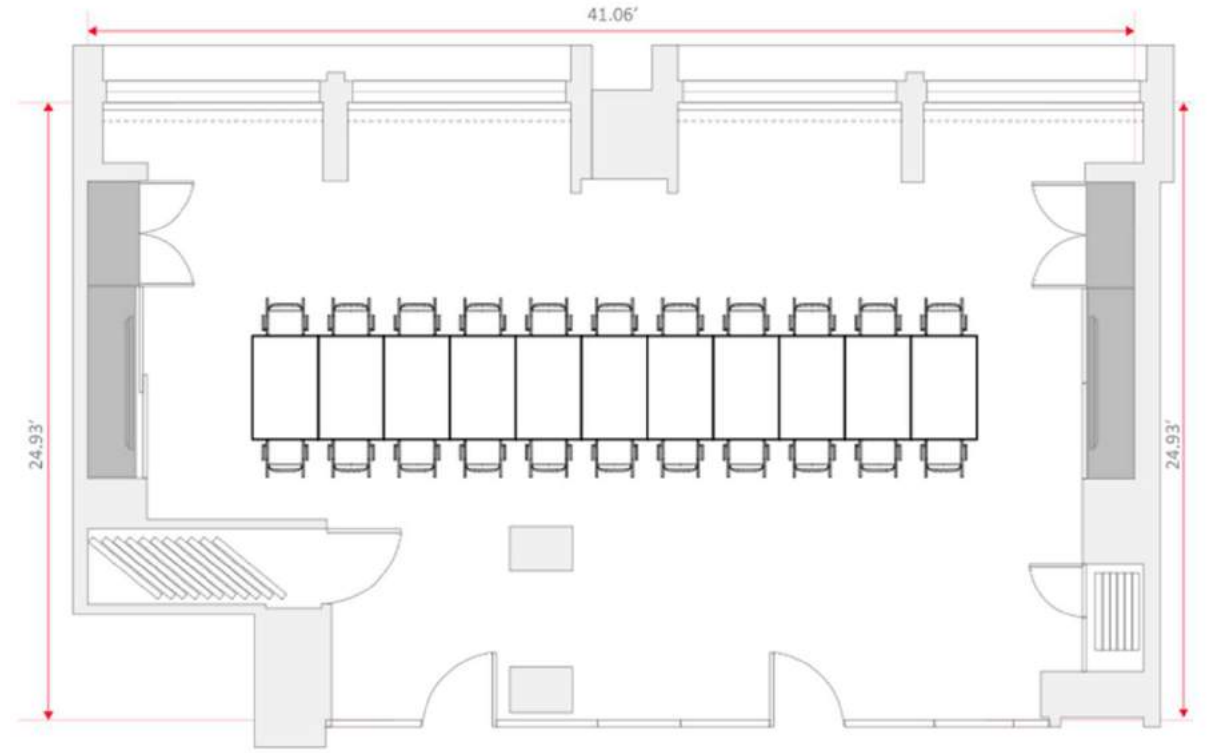

FOXTAIL SWEET REED Boardroom
22 guests