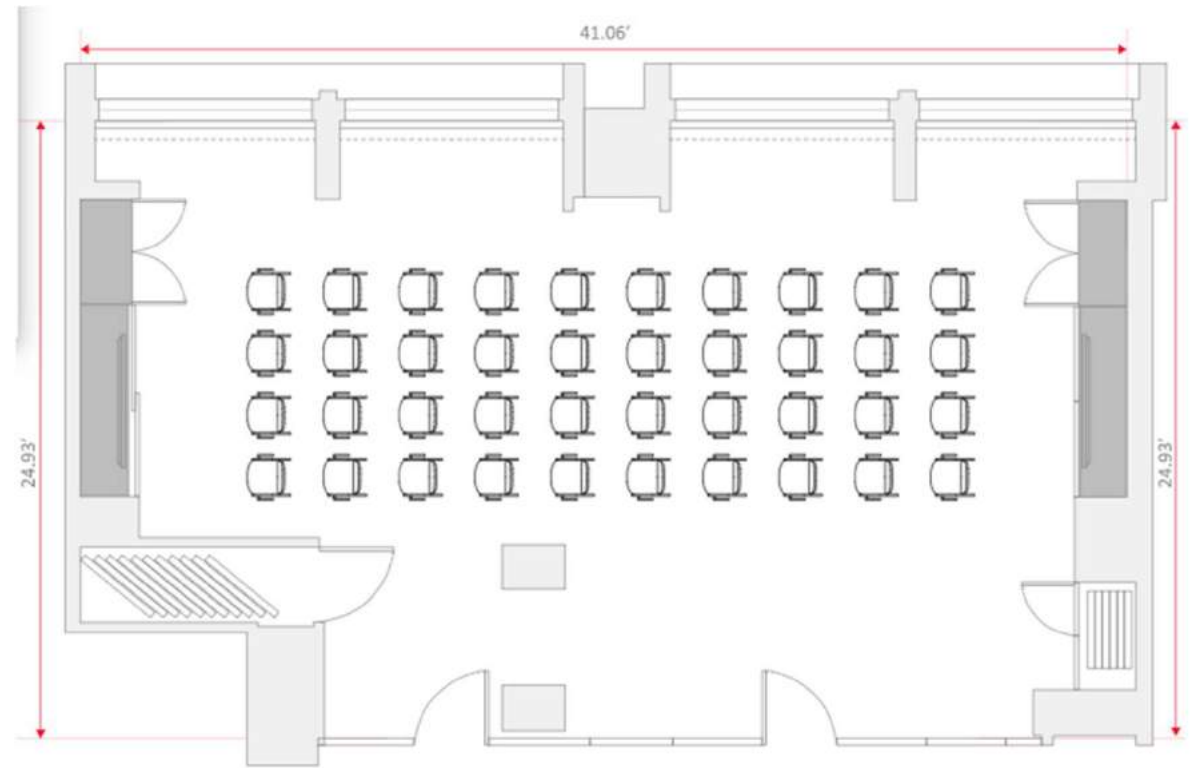

FLOOR PLANS & CAPACITIES

Event Rooms

EVENT ROOM	Size	Dimensions	Boardroom or Dinner (with Screen)	Boardroom or Dinner (without Screen)	Classroom (with middle passage)	Cabaret (7 per table)	Classroom	Banquet Rounds (10 per table)	Banquet two long tables side by side	U-shape	Hollow Square	Theatre	Reception
FOXTAIL	32 sqm	5.99 x 5.21 m	11	12	4 x 3	7	10	10		12	15	20	25
SWEET REED	40 sqm	5.82 x 7.40 m	11	12	4 x 3	14	15	20	28	18	24	30	30
FIELD WOOD	43 sqm	7.25 x 6.12 m	11	12	4 x 3	14	15	20	28	18	24	26	30
CLOVER	42 sqm	6.26 x 7.25 m	11	12	4 x 3	14	15	30	28	18	24	26	30
WILD OAT	26 sqm	4.30 x 6.04 m	11	12	-	-	-	-		-	-	-	-
FOXTAIL SWEET REED	65 sqm	5.21 x 12.51 m	24	26	20	28	25	40		27	24	80	60
FIELD WOOD CLOVER	87 sqm	7.25 x 12.00 m	-	-	-	-	-	50		-	-	50	80
MEADOW	158 sqm	16.75 x 12.51 m	28	30	24	56 (8 x 7)	30	80	72	35	40	60	150
DOVETALE RESTAURANT			-	-	-	-	-	-		-	-	-	275
DOVER YARD BAR			-	-	-	-	-	-		-	-	-	150
NEIGHBOURS CAFE			-	-	-	-	-	-		-	-	-	30
PICCADILLY GREENHOUSE SUITE (826)			-	-	-	-	-	-		-	-	-	30
DOVER TERRACE SUITE (726)			-	-	-	-	-	-		-	-	-	-
GARDEN TERRACE SUITE (710)			-	-	-	-	-	-		-	-	-	-
GREEN PARK PENTHOUSE (717)			-	-	-	-	-	-		-	-	-	60

SWEET REED Banquet
20 guests

Foxtail Sweet Reed

FOXTAIL SWEET REED U-Shape

18 with 2 per table, 27 with 3 per table

Hollow square similar, with 2 or 3 more guests on the left

FOXTAIL SWEET REED Theatre

40 guests, 10 rows of 4

CLOVER Boardroom
10 guests

CLOVER Banquet
20 guests

Field Wood Clover

Field Wood Clover Banquet
4 round of 10 guests each

Field Wood Clover Theatre
52 guests with Front Projection

Meadow

MEADOW Theatre Style
60-66 guests depending on AV

MEADOW Classroom
24 with 2 per table, 36 with 3 per table

MEADOW Banquet
8 tables of 10 guests each

MEADOW Hollow Square

32 with 2 per table, 48 with 3 per table

MEADOW U-shape

28 with 2 per table, 42 with 3 per table