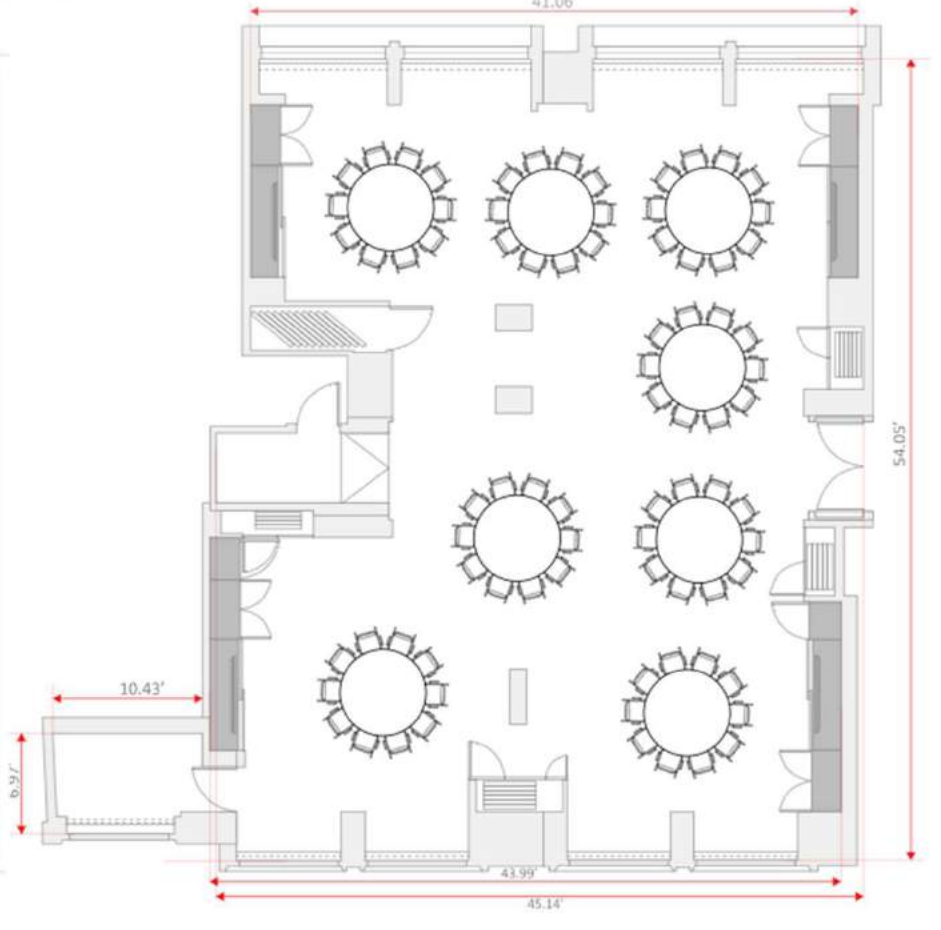

FLOOR PLANS & CAPACITIES

Event Rooms

EVENT ROOM	Size	Dimensions	Boardroom or Dinner (with Screen)	Boardroom or Dinner (without Screen)	Classroom (with middle passage)	Cabaret (7 per table)	Classroom	Banquet Rounds (10 per table)	Banquet two long tables side by side	U-shape	Hollow Square	Theatre	Reception
FOXTAIL	32 sqm	5.99 x 5.21 m	11	12	4 x 3	7	10	10		12	15	20	25
SWEET REED	40 sqm	5.82 x 7.40 m	11	12	4 x 3	14	15	20	28	18	24	30	30
FIELD WOOD	43 sqm	7.25 x 6.12 m	11	12	4 x 3	14	15	20	28	18	24	26	30
CLOVER	42 sqm	6.26 x 7.25 m	11	12	4 x 3	14	15	30	28	18	24	26	30
WILD OAT	26 sqm	4.30 x 6.04 m	11	12	-	-	-	-		-	-	-	-
FOXTAIL SWEET REED	65 sqm	5.21 x 12.51 m	24	26	20	28	25	40		27	24	80	60
FIELD WOOD CLOVER	87 sqm	7.25 x 12.00 m	-	-	-	-	-	50		-	-	50	80
MEADOW	158 sqm	16.75 x 12.51 m	28	30	24	56 (8 x 7)	30	80	72	35	40	60	150
DOVETALE RESTAURANT			-	-	-	-	-	-		-	-	-	275
DOVER YARD BAR			-	-	-	-	-	-		-	-	-	150
NEIGHBOURS CAFE			-	-	-	-	-	-		-	-	-	30
PICCADILLY GREENHOUSE SUITE (826)			-	-	-	-	-	-		-	-	-	30
DOVER TERRACE SUITE (726)			-	-	-	-	-	-		-	-	-	-
GARDEN TERRACE SUITE (710)			-	-	-	-	-	-		-	-	-	-
GREEN PARK PENTHOUSE (717)			-	-	-	-	-	-		-	-	-	60

CLOVER Boardroom
10 guests

CLOVER Banquet
20 guests

Field Wood Clover

Field Wood Clover Banquet
4 round of 10 guests each

Field Wood Clover Theatre
52 guests with Front Projection

Meadow

MEADOW Theatre Style
60-66 guests depending on AV

MEADOW Classroom
24 with 2 per table, 36 with 3 per table

MEADOW Banquet
8 tables of 10 guests each

MEADOW Hollow Square

32 with 2 per table, 48 with 3 per table

MEADOW U-shape

28 with 2 per table, 42 with 3 per table