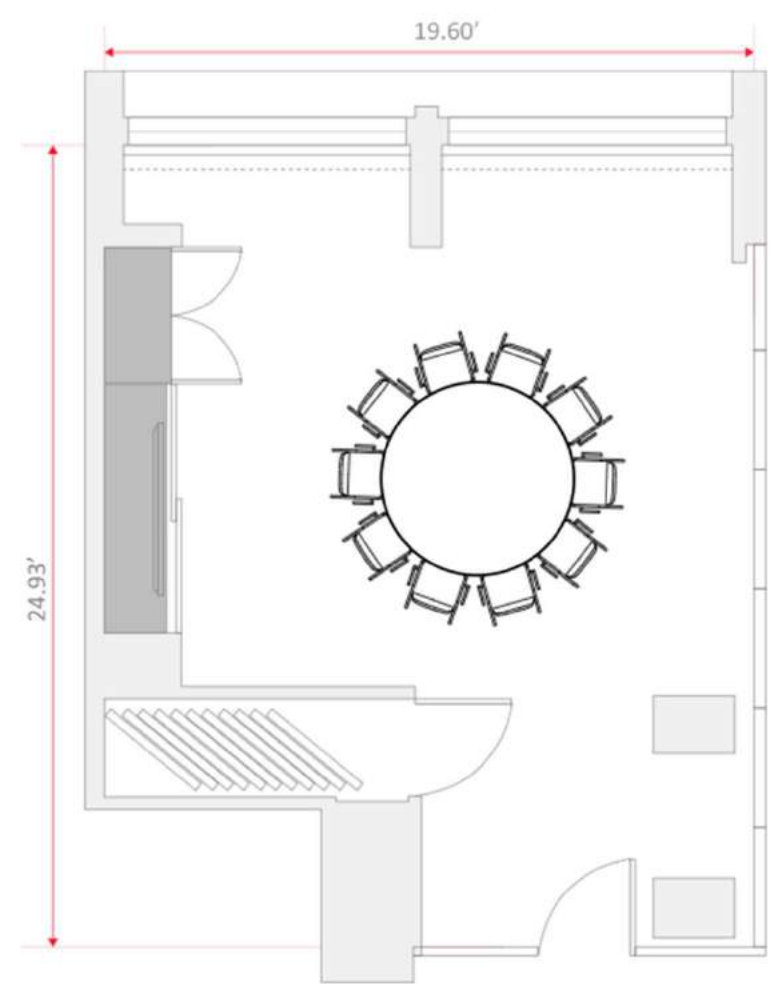

FLOOR PLANS & CAPACITIES

Event Rooms

EVENT ROOM	Size	Dimensions	Boardroom or Dinner (with Screen)	Boardroom or Dinner (without Screen)	Classroom (with middle passage)	Cabaret (7 per table)	Classroom	Banquet Rounds (10 per table)	Banquet two long tables side by side	U-shape	Hollow Square	Theatre	Reception
FOXTAIL	32 sqm	5.99 x 5.21 m	11	12	4 x 3	7	10	10		12	15	20	25
SWEET REED	40 sqm	5.82 x 7.40 m	11	12	4 x 3	14	15	20	28	18	24	30	30
FIELD WOOD	43 sqm	7.25 x 6.12 m	11	12	4 x 3	14	15	20	28	18	24	26	30
CLOVER	42 sqm	6.26 x 7.25 m	11	12	4 x 3	14	15	30	28	18	24	26	30
WILD OAT	26 sqm	4.30 x 6.04 m	11	12	-	-	-	-		-	-	-	-
FOXTAIL SWEET REED	65 sqm	5.21 x 12.51 m	24	26	20	28	25	40		27	24	80	60
FIELD WOOD CLOVER	87 sqm	7.25 x 12.00 m	-	-	-	-	-	50		-	-	50	80
MEADOW	158 sqm	16.75 x 12.51 m	28	30	24	56 (8 x 7)	30	80	72	35	40	60	150
DOVETALE RESTAURANT			-	-	-	-	-	-		-	-	-	275
DOVER YARD BAR			-	-	-	-	-	-		-	-	-	150
NEIGHBOURS CAFE			-	-	-	-	-	-		-	-	-	30
PICCADILLY GREENHOUSE SUITE (826)			-	-	-	-	-	-		-	-	-	30
DOVER TERRACE SUITE (726)			-	-	-	-	-	-		-	-	-	-
GARDEN TERRACE SUITE (710)			-	-	-	-	-	-		-	-	-	-
GREEN PARK PENTHOUSE (717)			-	-	-	-	-	-		-	-	-	60

CAPACITY CHART

Foxtail

FOXTAIL Theatre
20 guests

FOXTAIL Boardroom
8 guests

FOXTAIL Banquet
10 guests

Sweet Reed

SWEET REED Theatre
30 guests

SWEET REED Boardroom
10 guests

SWEET REED Banquet
20 guests

Foxtail Sweet Reed

FOXTAIL SWEET REED U-Shape

18 with 2 per table, 27 with 3 per table

Hollow square similar, with 2 or 3 more guests on the left

FOXTAIL SWEET REED Theatre

40 guests, 10 rows of 4

MEADOW Classroom
24 with 2 per table, 36 with 3 per table

MEADOW Banquet
8 tables of 10 guests each

MEADOW Hollow Square

32 with 2 per table, 48 with 3 per table

MEADOW U-shape

28 with 2 per table, 42 with 3 per table