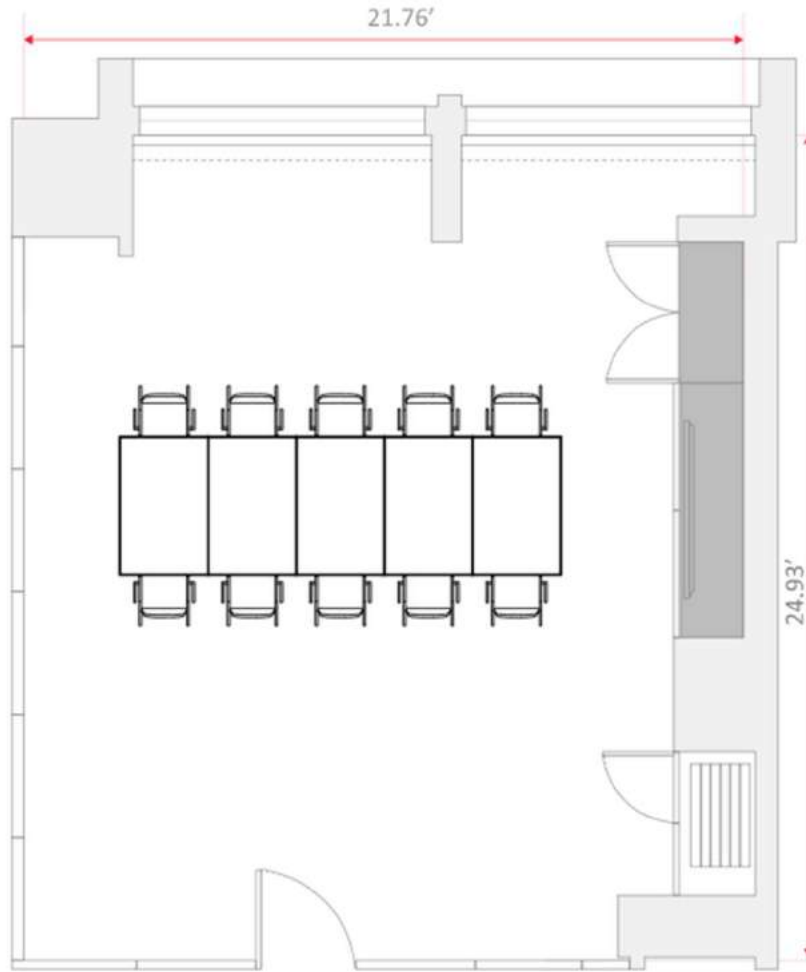

FLOOR PLANS & CAPACITIES

Event Rooms

EVENT ROOM	Size	Dimensions	Boardroom or Dinner (with Screen)	Boardroom or Dinner (without Screen)	Classroom (with middle passage)	Cabaret (7 per table)	Classroom	Banquet Rounds (10 per table)	Banquet two long tables side by side	U-shape	Hollow Square	Theatre	Reception
FOXTAIL	32 sqm	5.99 x 5.21 m	11	12	4 x 3	7	10	10		12	15	20	25
SWEET REED	40 sqm	5.82 x 7.40 m	11	12	4 x 3	14	15	20	28	18	24	30	30
FIELD WOOD	43 sqm	7.25 x 6.12 m	11	12	4 x 3	14	15	20	28	18	24	26	30
CLOVER	42 sqm	6.26 x 7.25 m	11	12	4 x 3	14	15	30	28	18	24	26	30
WILD OAT	26 sqm	4.30 x 6.04 m	11	12	-	-	-	-		-	-	-	-
FOXTAIL SWEET REED	65 sqm	5.21 x 12.51 m	24	26	20	28	25	40		27	24	80	60
FIELD WOOD CLOVER	87 sqm	7.25 x 12.00 m	-	-	-	-	-	50		-	-	50	80
MEADOW	158 sqm	16.75 x 12.51 m	28	30	24	56 (8 x 7)	30	80	72	35	40	60	150
DOVETALE RESTAURANT			-	-	-	-	-	-		-	-	-	275
DOVER YARD BAR			-	-	-	-	-	-		-	-	-	150
NEIGHBOURS CAFE			-	-	-	-	-	-		-	-	-	30
PICCADILLY GREENHOUSE SUITE (826)			-	-	-	-	-	-		-	-	-	30
DOVER TERRACE SUITE (726)			-	-	-	-	-	-		-	-	-	-
GARDEN TERRACE SUITE (710)			-	-	-	-	-	-		-	-	-	-
GREEN PARK PENTHOUSE (717)			-	-	-	-	-	-		-	-	-	60

CAPACITY CHART

Foxtail

FOXTAIL Theatre
20 guests

FOXTAIL Boardroom
8 guests

FOXTAIL Banquet
10 guests

Sweet Reed

SWEET REED Theatre
30 guests

SWEET REED Boardroom
10 guests

SWEET REED Banquet
20 guests

Foxtail Sweet Reed

FOXTAIL SWEET REED U-Shape

18 with 2 per table, 27 with 3 per table

Hollow square similar, with 2 or 3 more guests on the left

FOXTAIL SWEET REED Theatre

40 guests, 10 rows of 4

MEADOW Classroom
24 with 2 per table, 36 with 3 per table

MEADOW Banquet
8 tables of 10 guests each

MEADOW Hollow Square

32 with 2 per table, 48 with 3 per table

MEADOW U-shape

28 with 2 per table, 42 with 3 per table